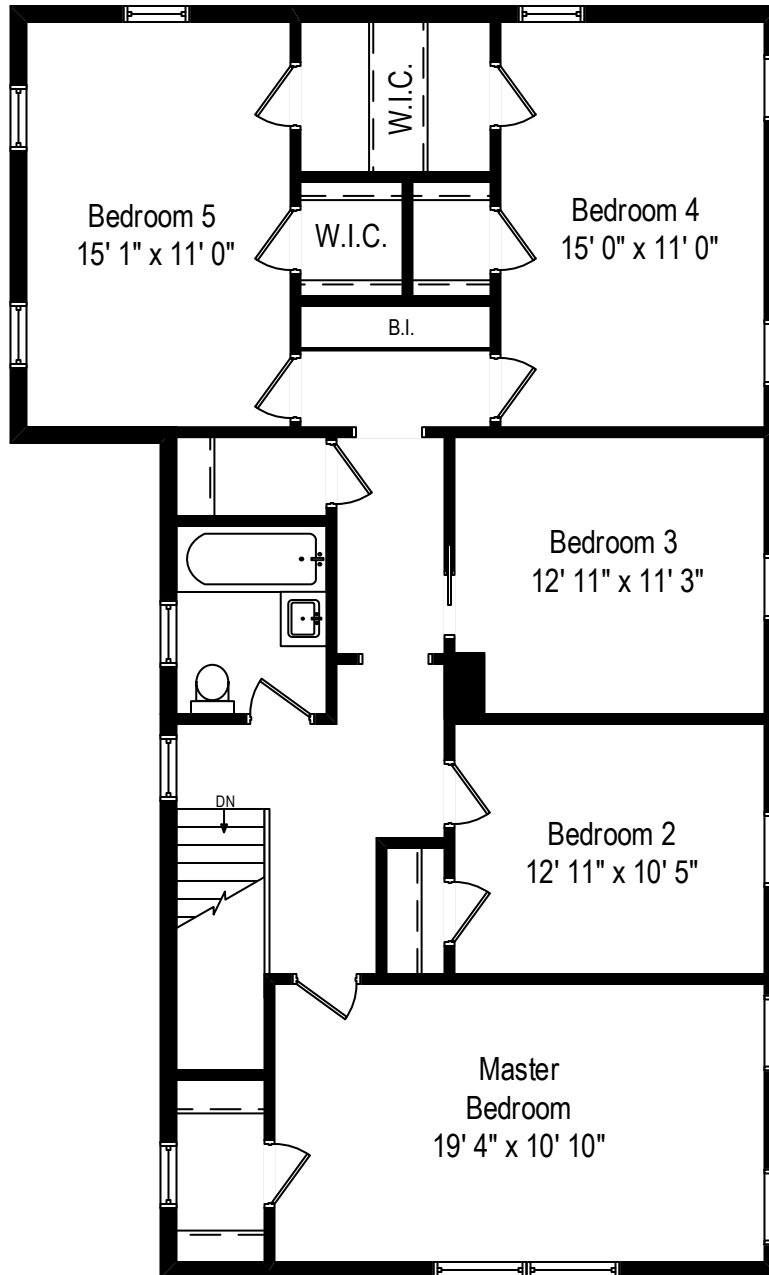

6729 Beckwith Road - Morton Grove, IL 60053

First Level

6729 Beckwith Road - Morton Grove, IL 60053

Second Level

All dimensions are approximate. This plan is for marketing purposes only.

6729 Beckwith Road - Morton Grove, IL 60053

Coach House

6729 Beckwith Road - Morton Grove, IL 60053

Lower Level