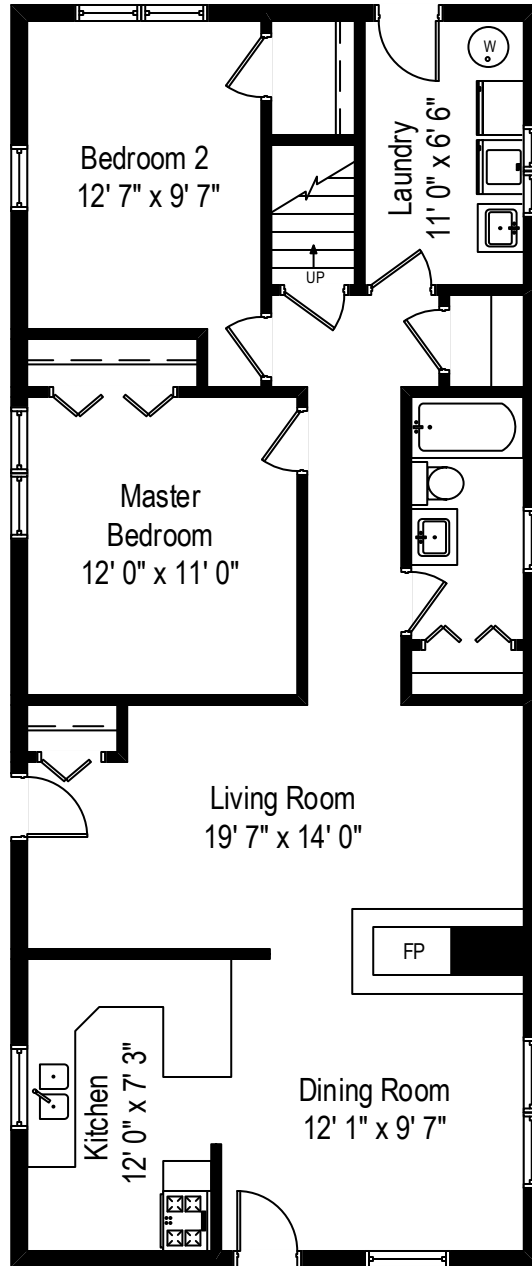

6729 Beckwith Road - Morton Grove, IL 60053

First Level

6729 Beckwith Road - Morton Grove, IL 60053

Second Level

All dimensions are approximate. This plan is for marketing purposes only.

6729 Beckwith Road - Morton Grove, IL 60053

Coach House

6729 Beckwith Road - Morton Grove, IL 60053

Lower Level