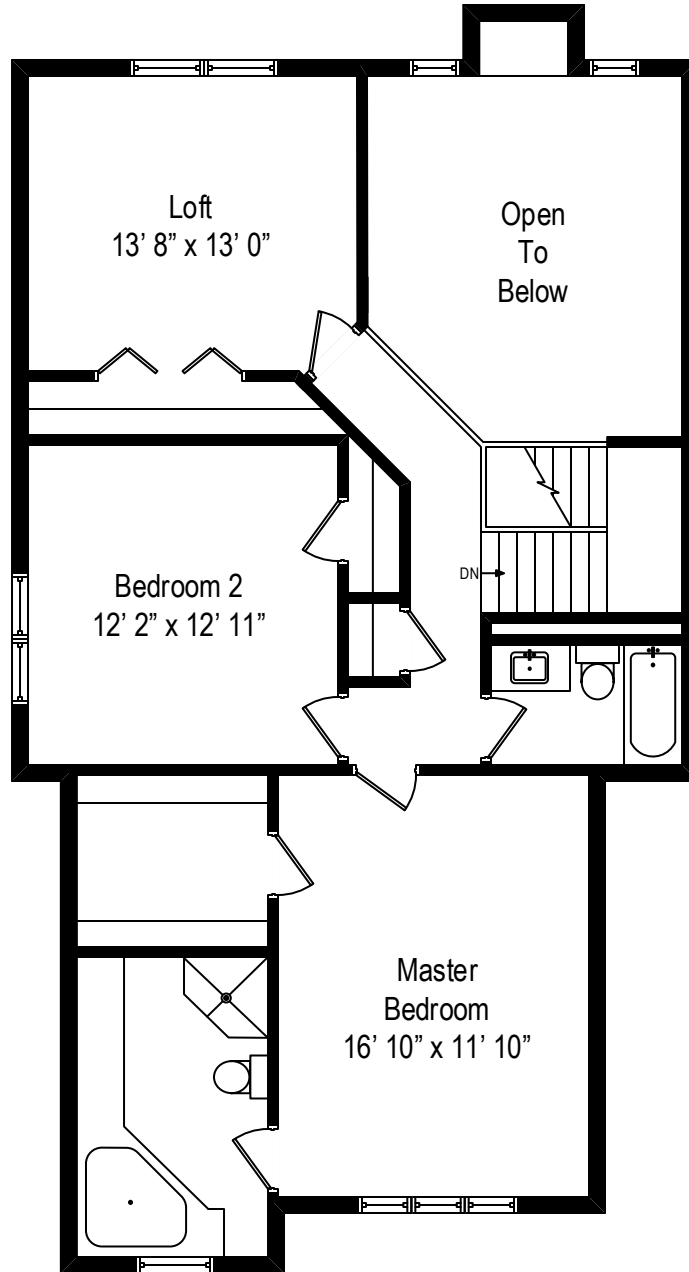

303 Camarie Court – Naperville, IL 60540

First Level

All dimensions are approximate. This plan is for marketing purposes only.

303 Camarie Court – Naperville, IL 60540

Second Level