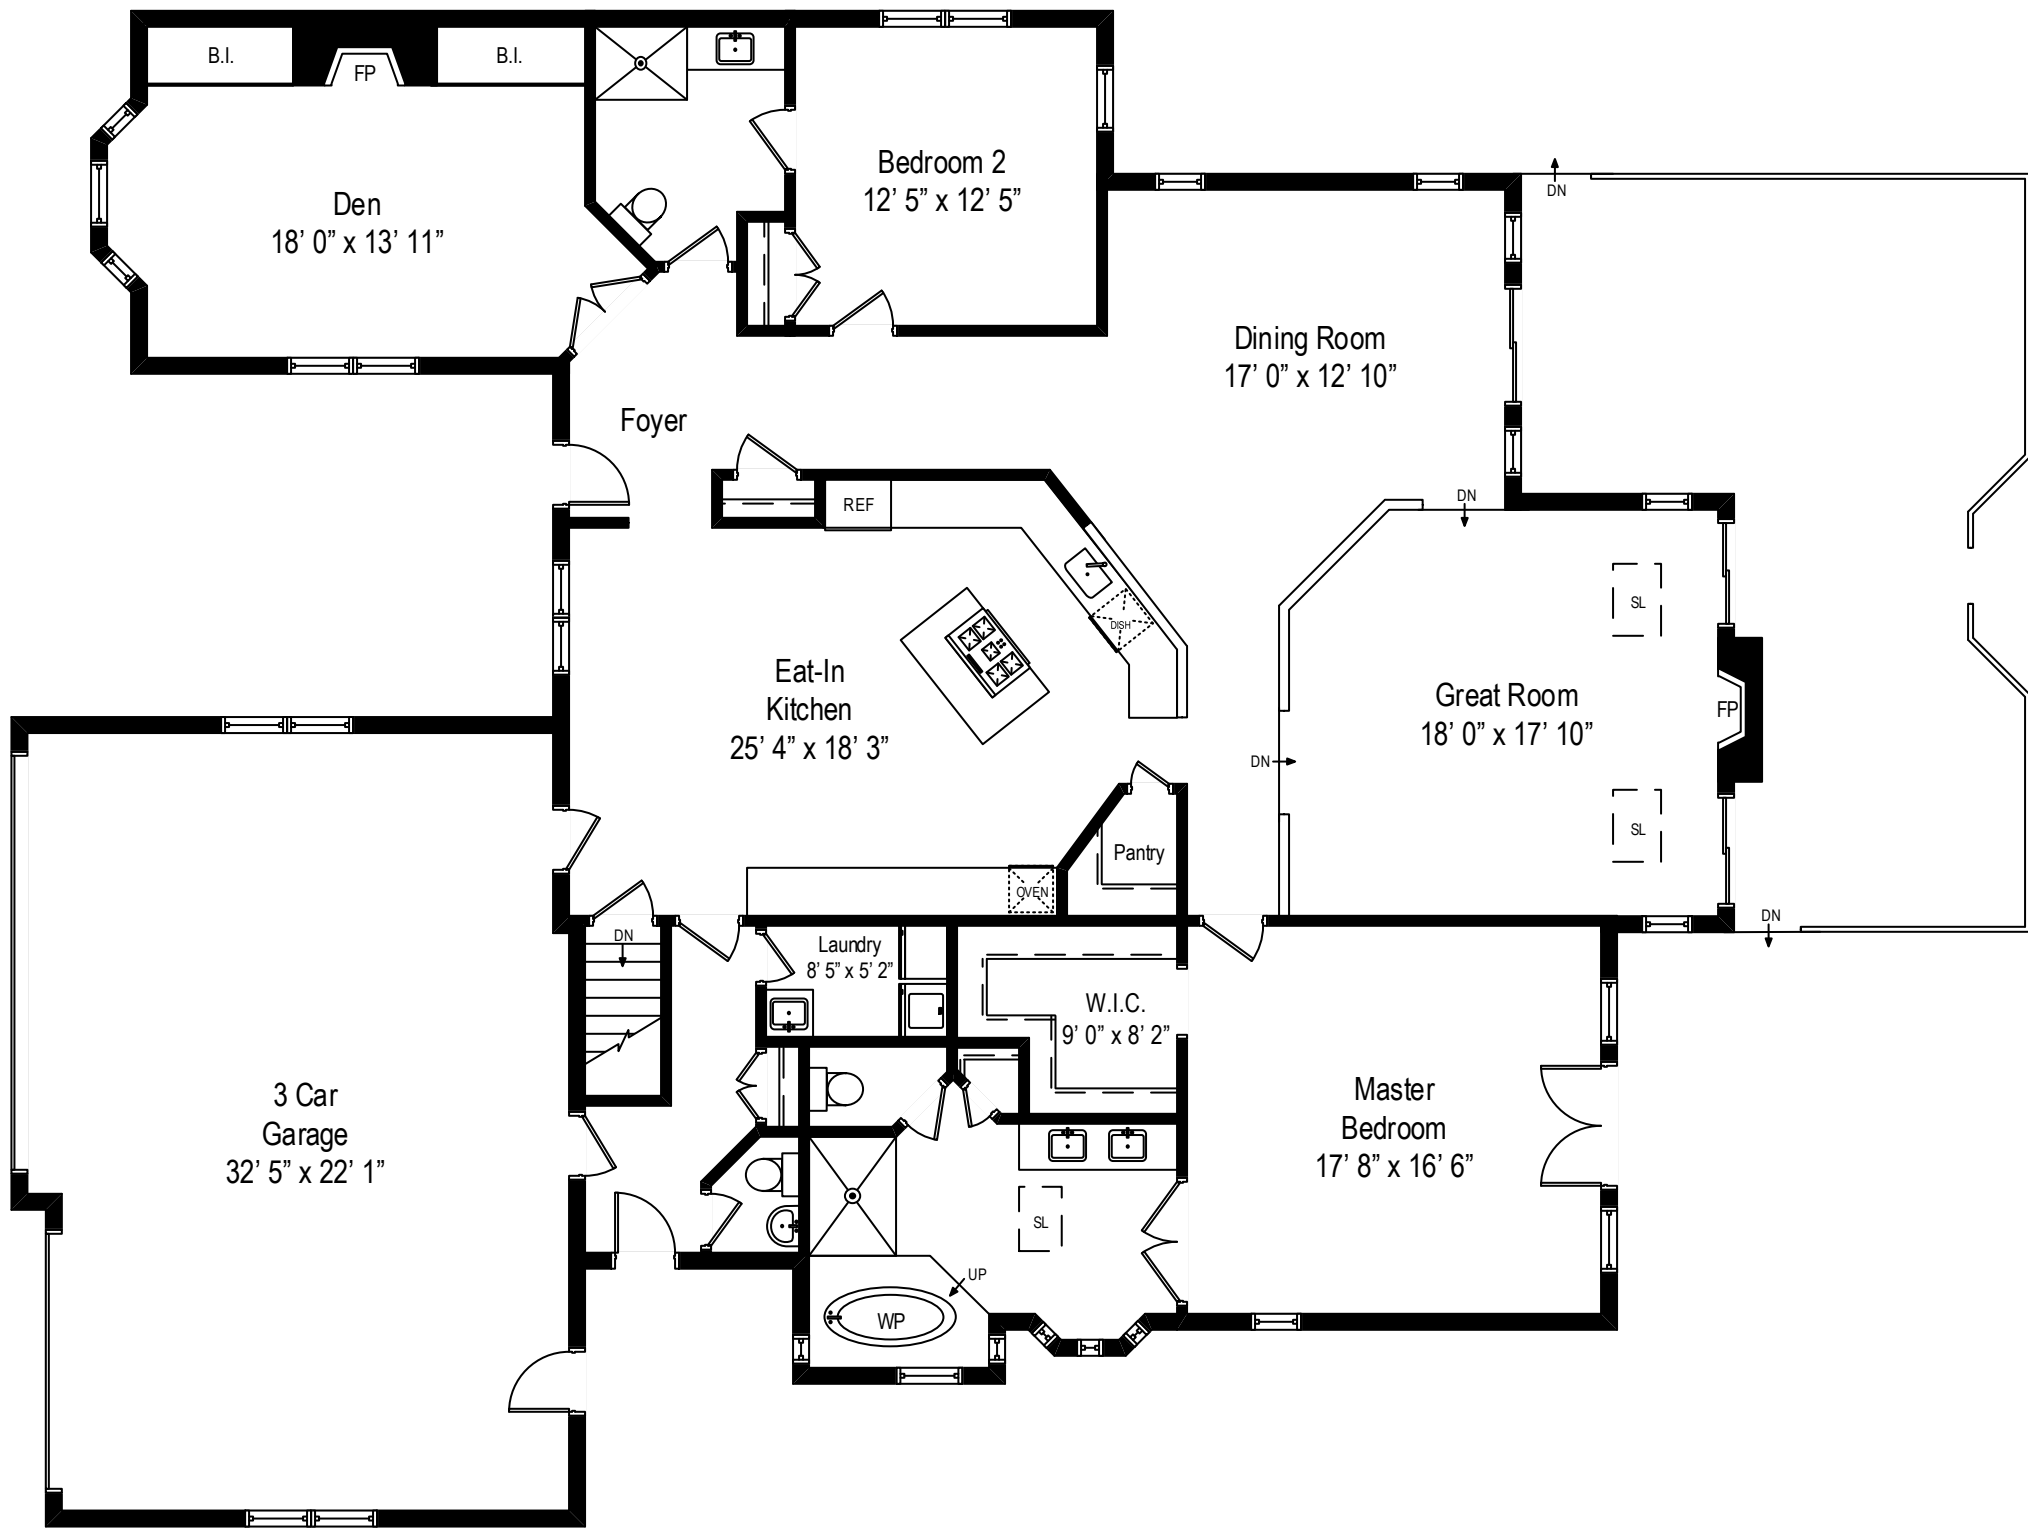

4255 Timberlane Drive – Northbrook, IL 60062

First Level – 1<sup>st</sup> House

All dimensions are approximate. This plan is for marketing purposes only.

4255 Timberlane Drive – Northbrook, IL 60062

First Level – 2<sup>nd</sup> House

All dimensions are approximate. This plan is for marketing purposes only.

4255 Timberlane Drive – Northbrook, IL 60062

Lower Level – 2<sup>nd</sup> House

All dimensions are approximate. This plan is for marketing purposes only.