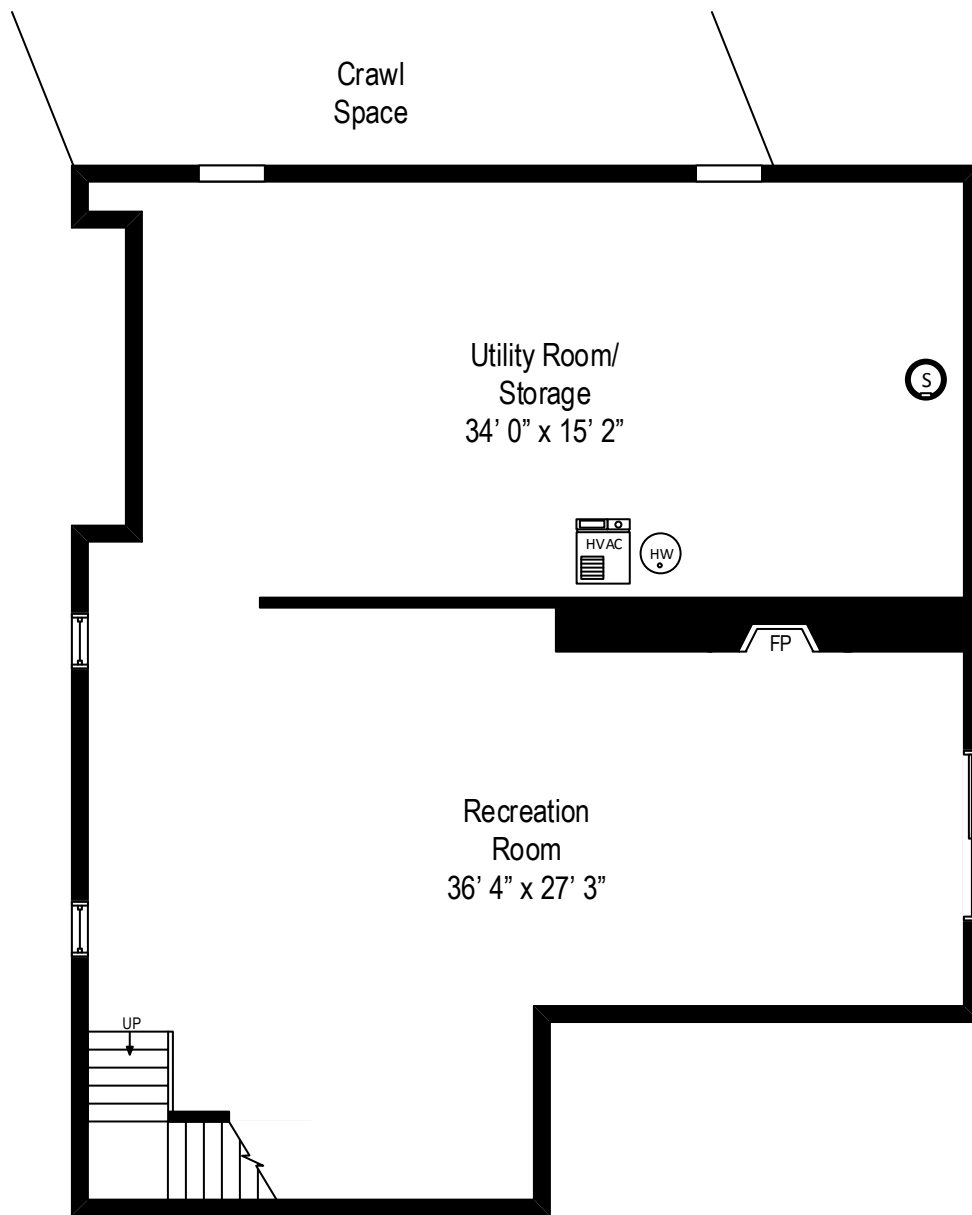

4255 Timberlane Drive – Northbrook, IL 60062

First Level – 1<sup>st</sup> House

All dimensions are approximate. This plan is for marketing purposes only.

4255 Timberlane Drive – Northbrook, IL 60062

First Level – 2<sup>nd</sup> House

All dimensions are approximate. This plan is for marketing purposes only.

4255 Timberlane Drive – Northbrook, IL 60062

Lower Level – 2<sup>nd</sup> House

All dimensions are approximate. This plan is for marketing purposes only.