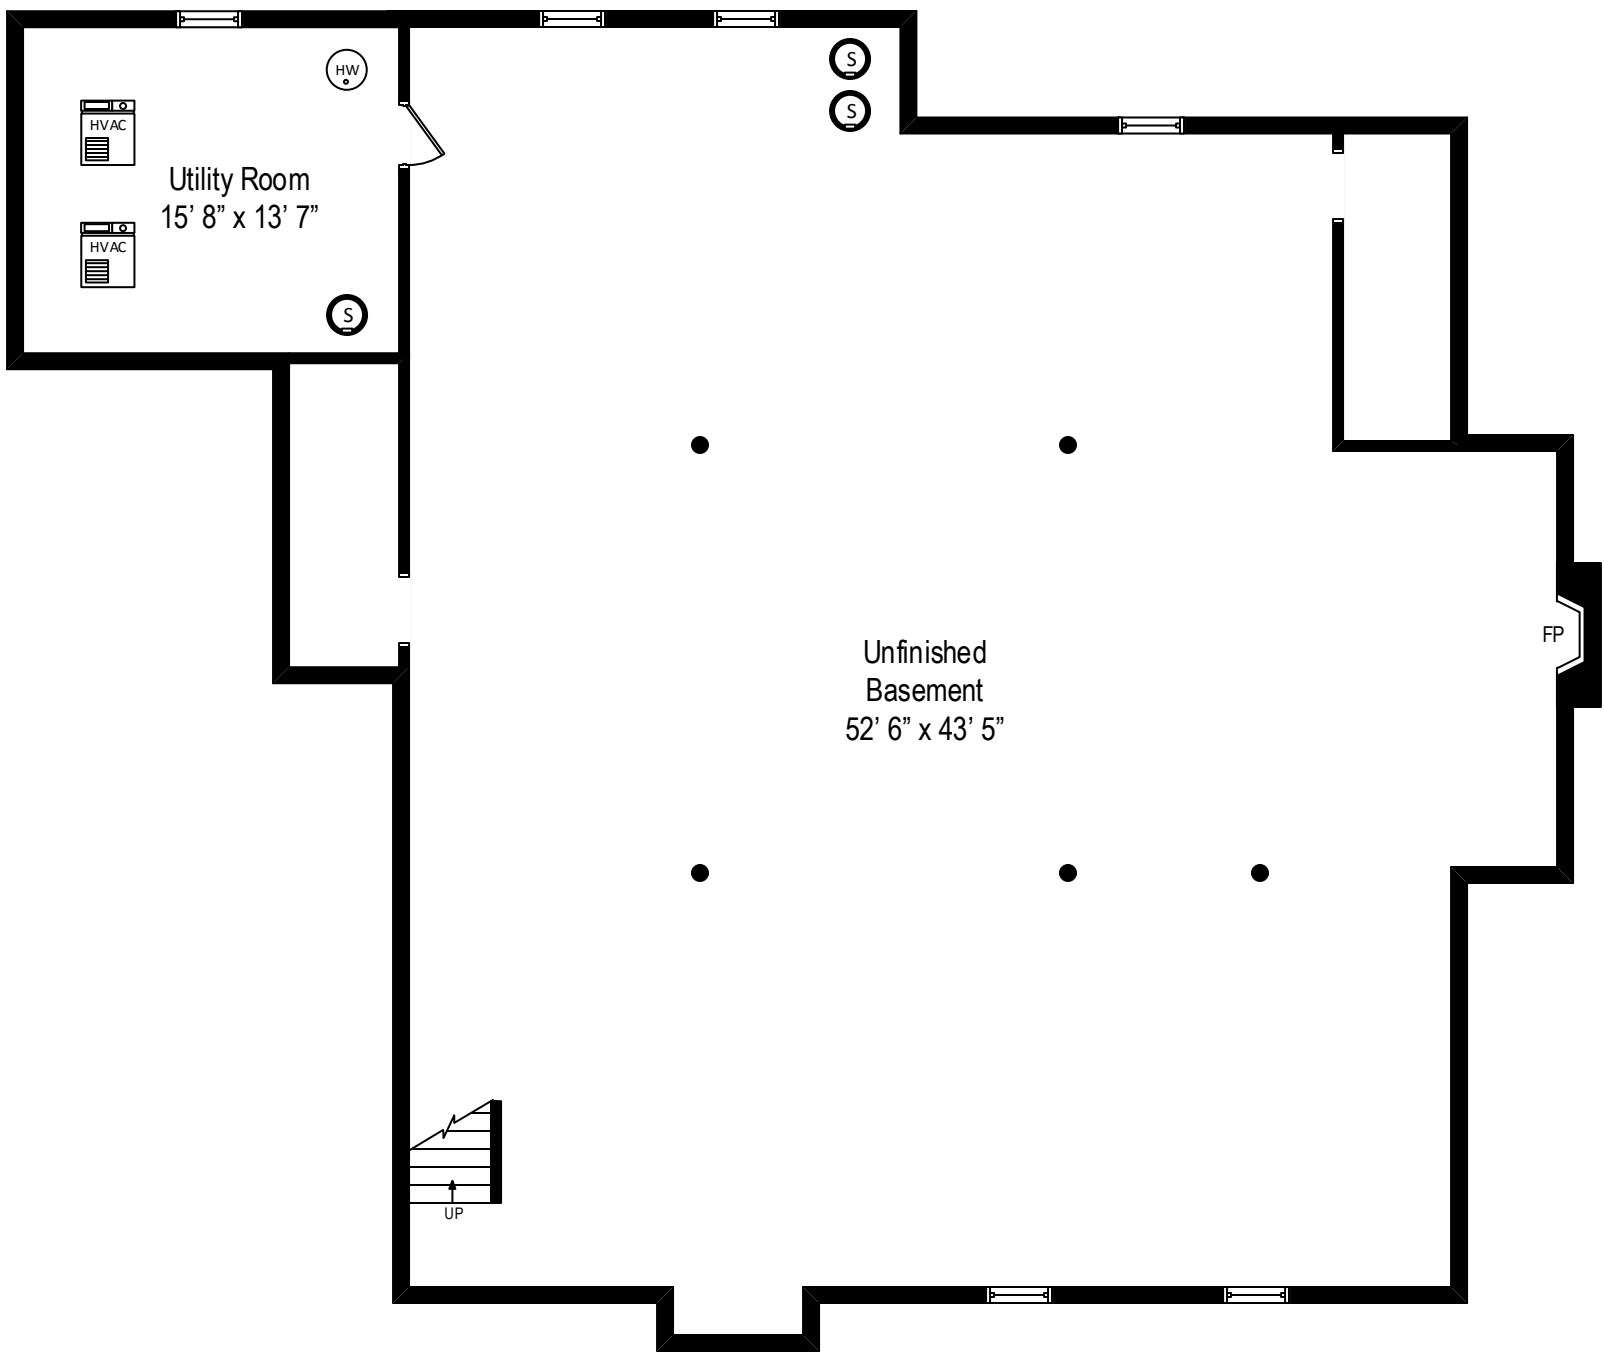

4255 Timberlane Drive – Northbrook, IL 60062

First Level – 1<sup>st</sup> House

All dimensions are approximate. This plan is for marketing purposes only.

4255 Timberlane Drive – Northbrook, IL 60062

First Level – 2<sup>nd</sup> House

All dimensions are approximate. This plan is for marketing purposes only.

4255 Timberlane Drive – Northbrook, IL 60062

Lower Level – 2<sup>nd</sup> House

All dimensions are approximate. This plan is for marketing purposes only.