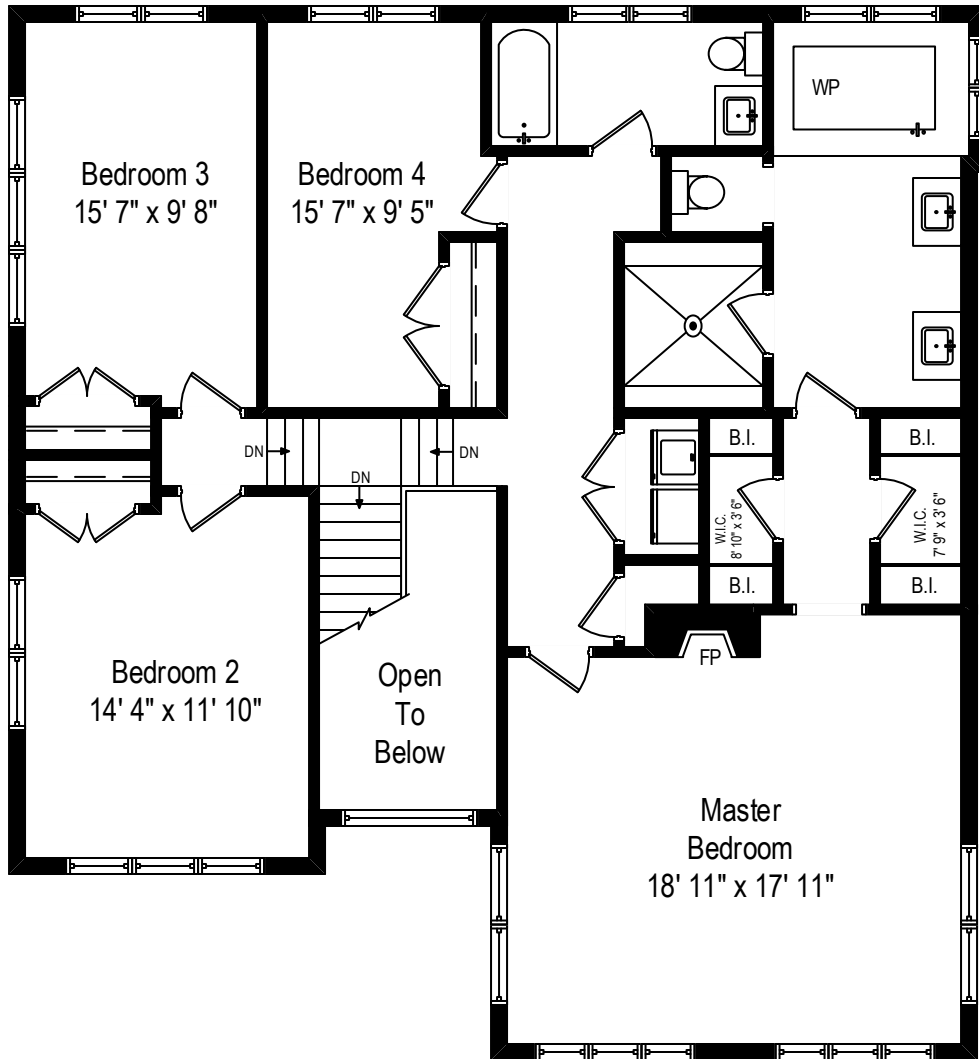

2930 Greenwood Avenue – Highland Park, IL 60035

First Level

2930 Greenwood Avenue – Highland Park, IL 60035

Second Level

All dimensions are approximate. This plan is for marketing purposes only.

2930 Greenwood Avenue – Highland Park, IL 60035

Lower Level