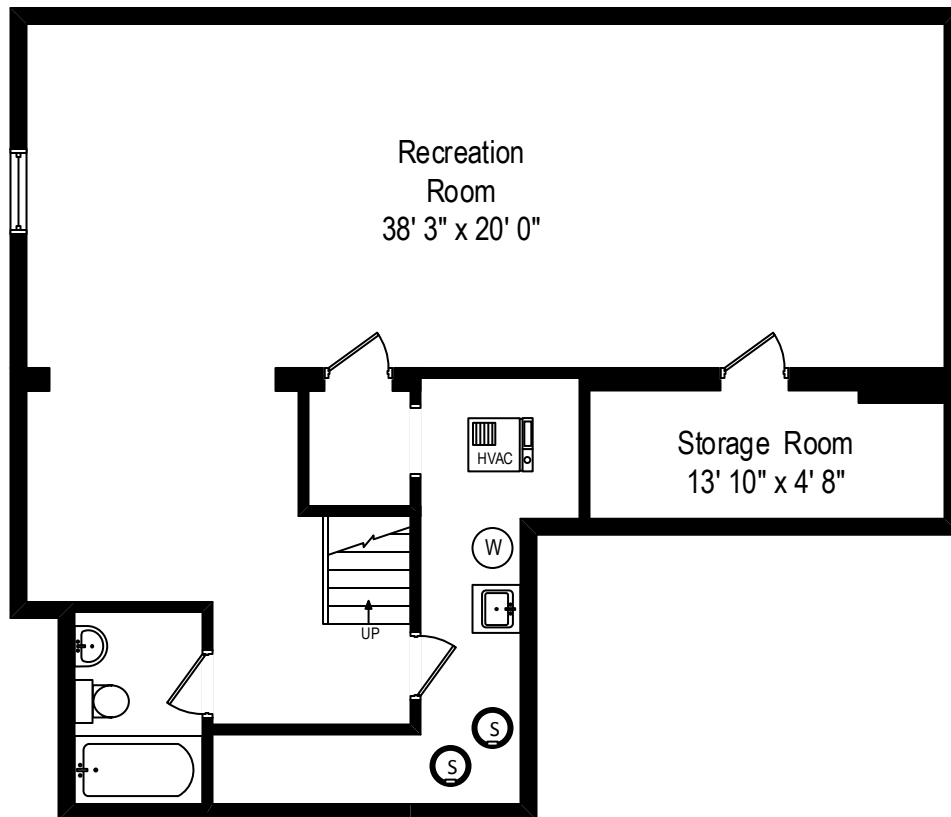

2930 Greenwood Avenue – Highland Park, IL 60035

First Level

2930 Greenwood Avenue – Highland Park, IL 60035

Second Level

All dimensions are approximate. This plan is for marketing purposes only.

2930 Greenwood Avenue – Highland Park, IL 60035

Lower Level