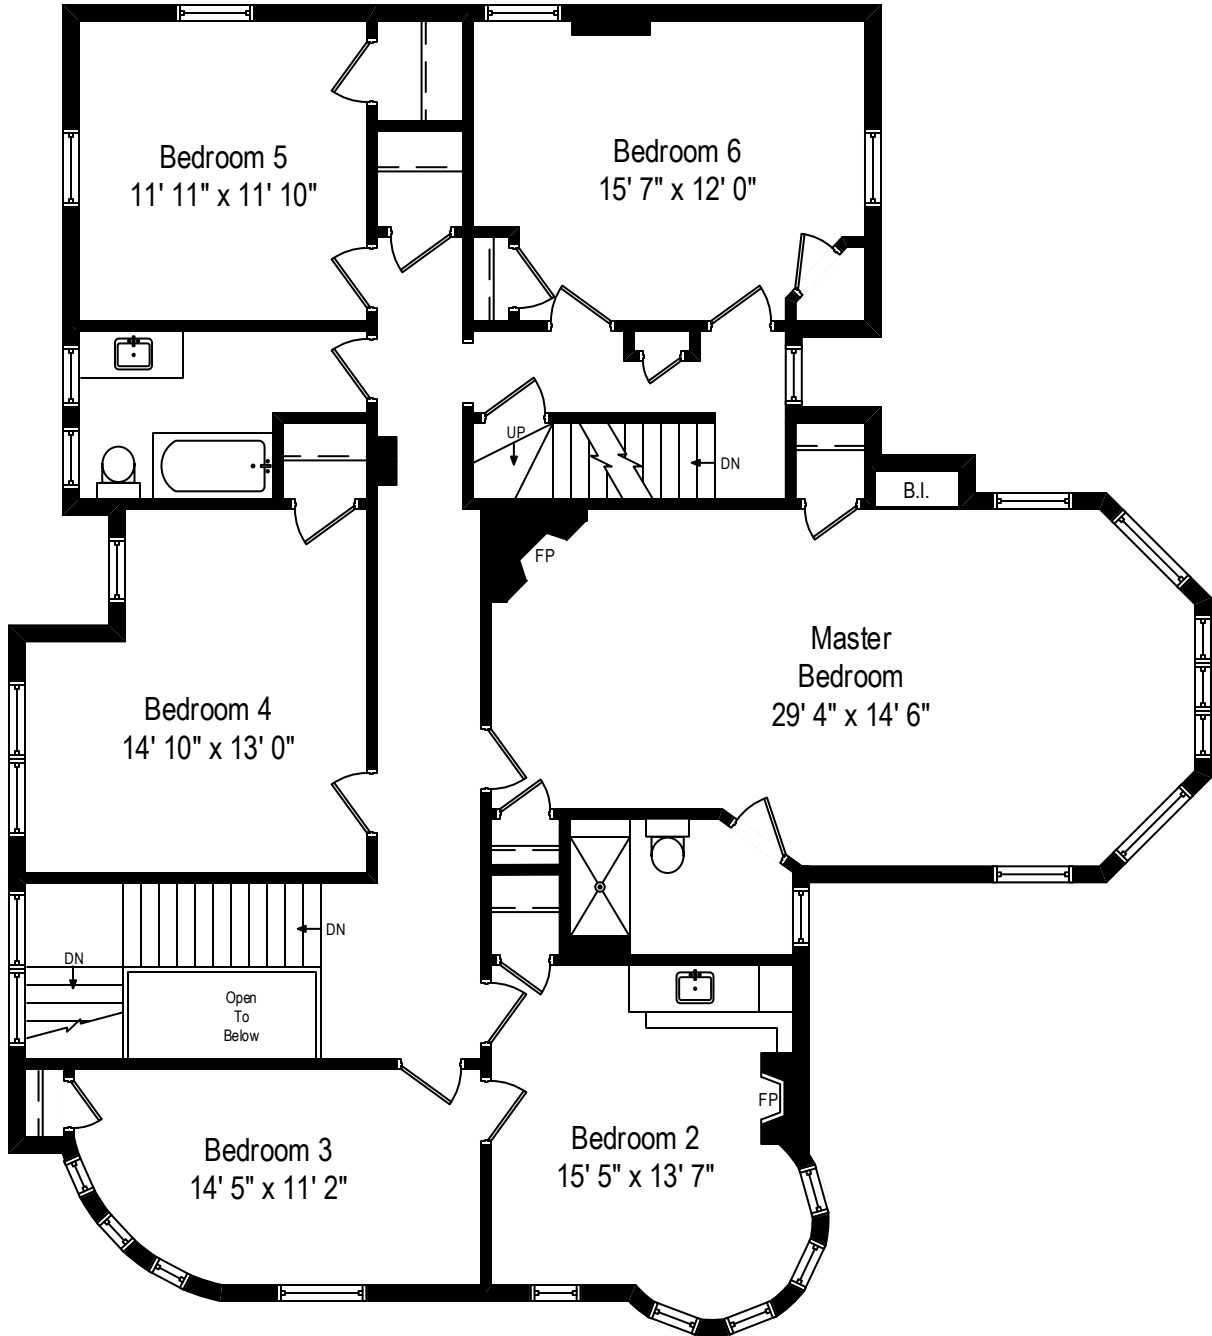

259 Hazel Avenue – Highland Park, IL 60035

First Level

259 Hazel Avenue – Highland Park, IL 60035

Second Level

259 Hazel Avenue – Highland Park, IL 60035

Coach House

All dimensions are approximate. This plan is for marketing purposes only.