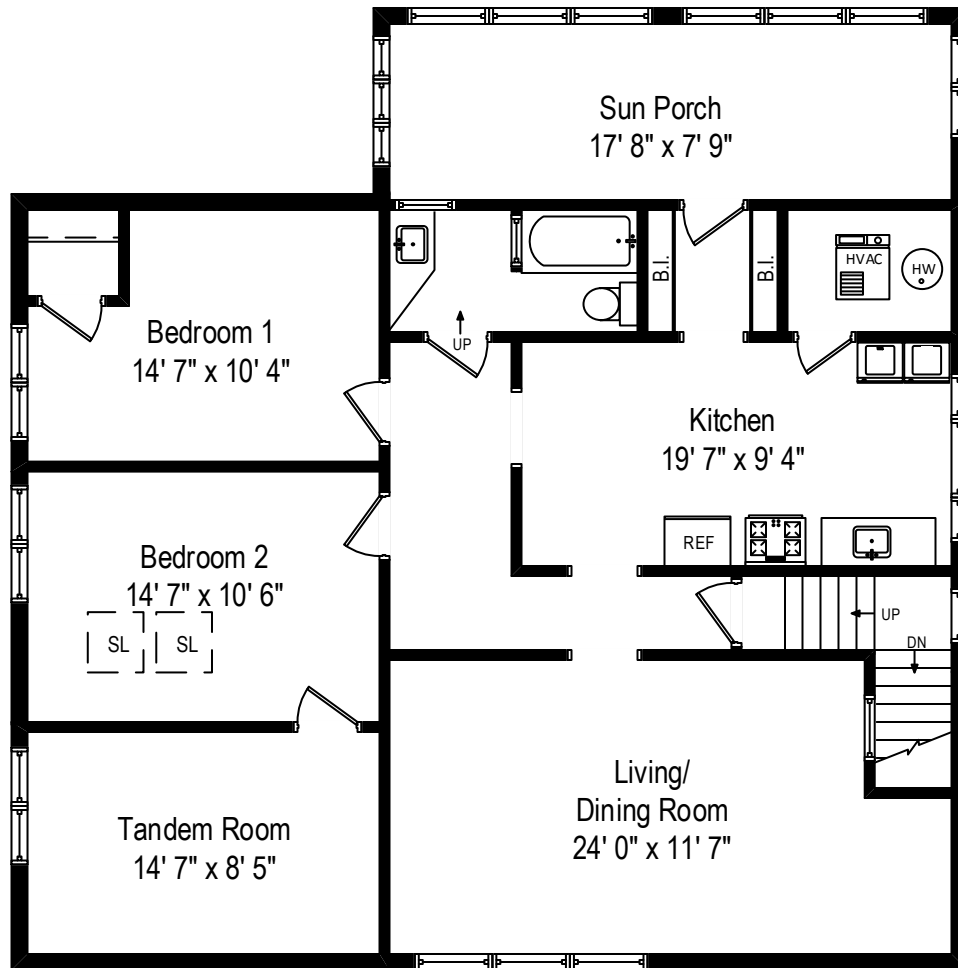

259 Hazel Avenue – Highland Park, IL 60035

First Level

259 Hazel Avenue – Highland Park, IL 60035

Second Level

259 Hazel Avenue – Highland Park, IL 60035

Coach House

All dimensions are approximate. This plan is for marketing purposes only.