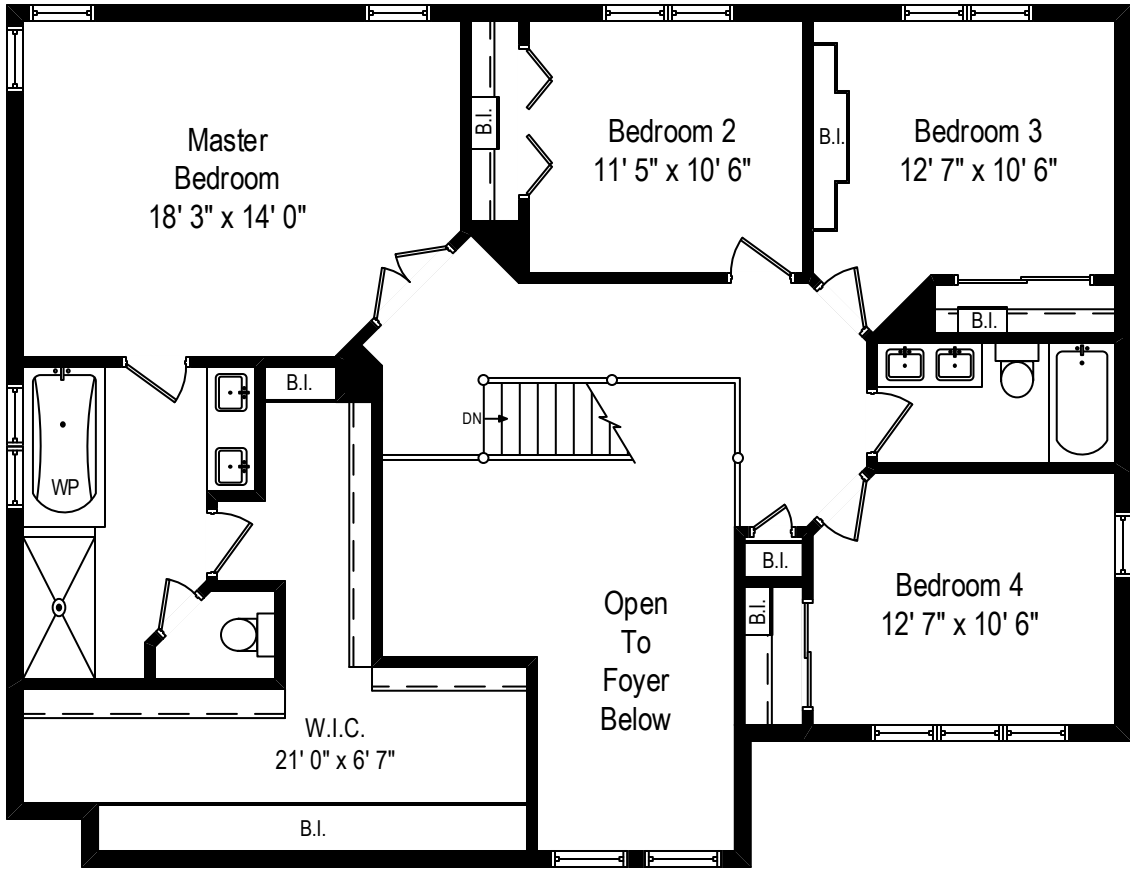

2330 Legends – Riverwoods, IL 60015

First Level

2330 Legends – Riverwoods, IL 60015

Second Level

All dimensions are approximate. This plan is for marketing purposes only.

2330 Legends – Riverwoods, IL 60015

Lower Level