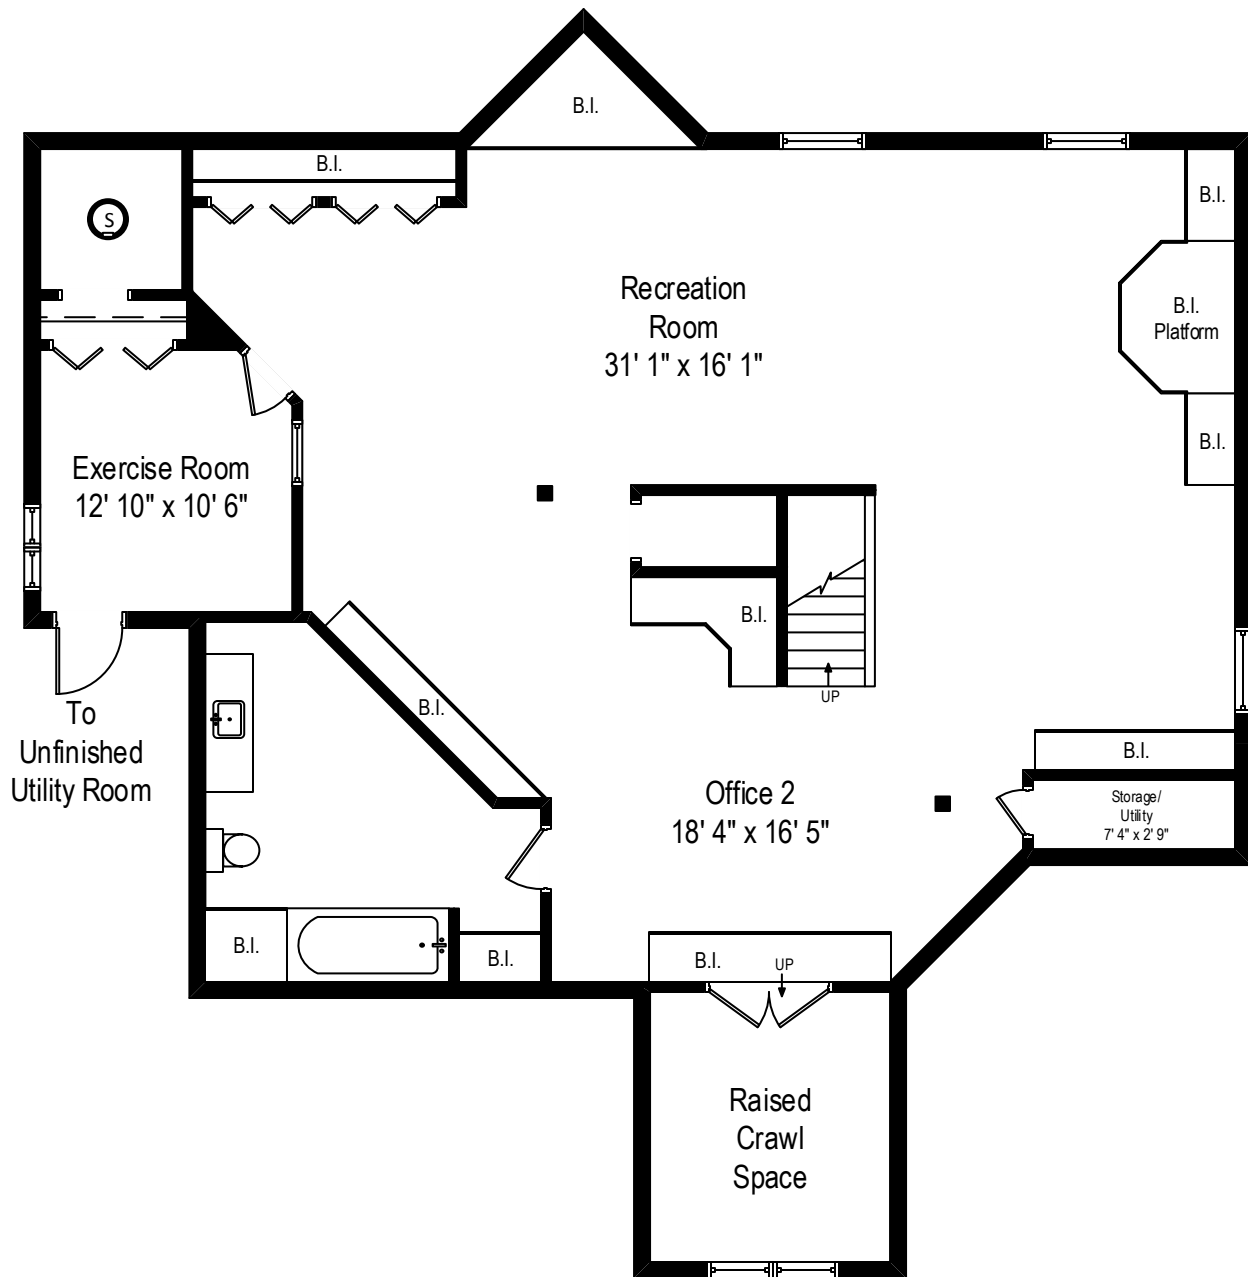

2330 Legends – Riverwoods, IL 60015

First Level

2330 Legends – Riverwoods, IL 60015

Second Level

All dimensions are approximate. This plan is for marketing purposes only.

2330 Legends – Riverwoods, IL 60015

Lower Level