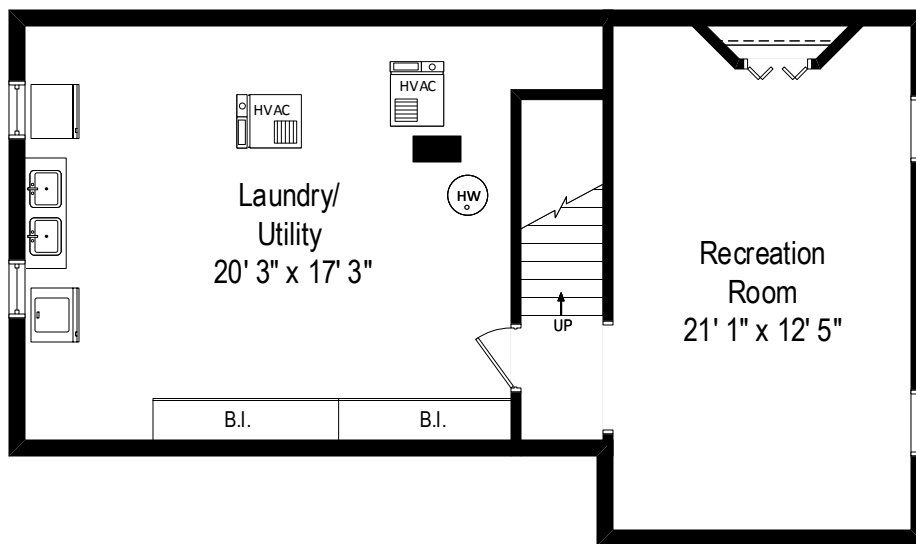

321 Vincent Court - Lake Bluff, IL 60044

First Level

All dimensions are approximate. This plan is for marketing purposes only.

321 Vincent Court - Lake Bluff, IL 60044

Second Level

All dimensions are approximate. This plan is for marketing purposes only.

321 Vincent Court - Lake Bluff, IL 60044

Lower Level

All dimensions are approximate. This plan is for marketing purposes only.