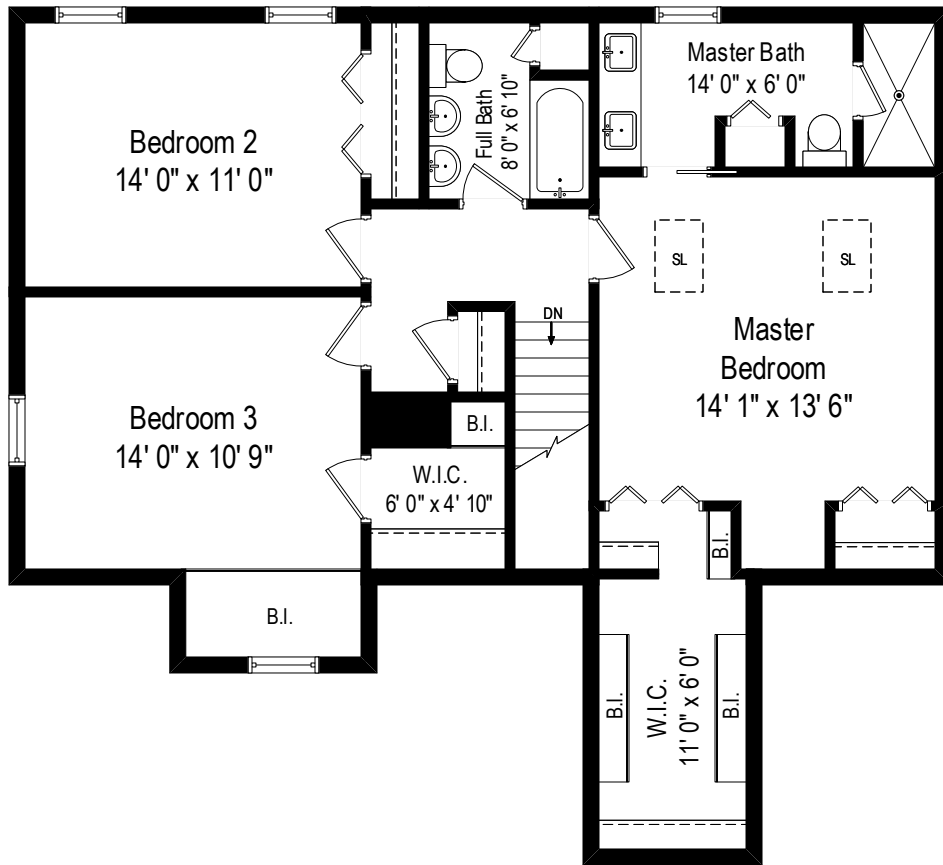

321 Vincent Court - Lake Bluff, IL 60044

First Level

All dimensions are approximate. This plan is for marketing purposes only.

321 Vincent Court - Lake Bluff, IL 60044

Second Level

All dimensions are approximate. This plan is for marketing purposes only.

321 Vincent Court - Lake Bluff, IL 60044

Lower Level

All dimensions are approximate. This plan is for marketing purposes only.