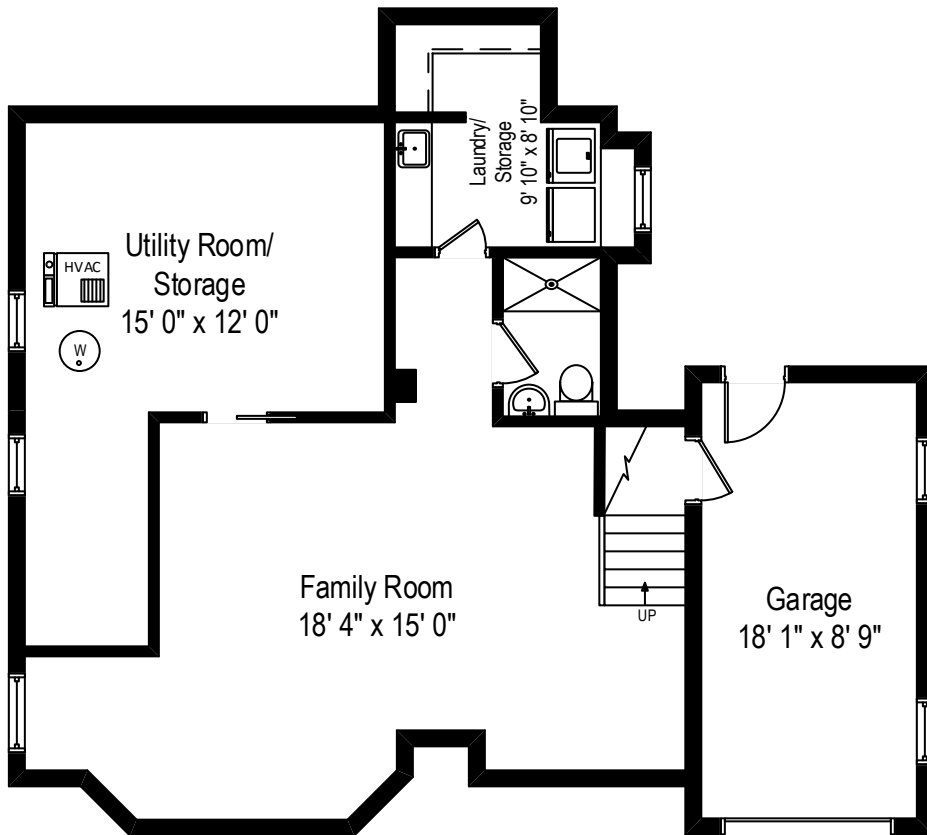

6727 N. Sioux Avenue - Chicago, IL 60646

First Level

6727 N. Sioux Avenue - Chicago, IL 60646

Second Level

6727 N. Sioux Avenue - Chicago, IL 60646

Lower Level

All dimensions are approximate. This plan is for marketing purposes only.