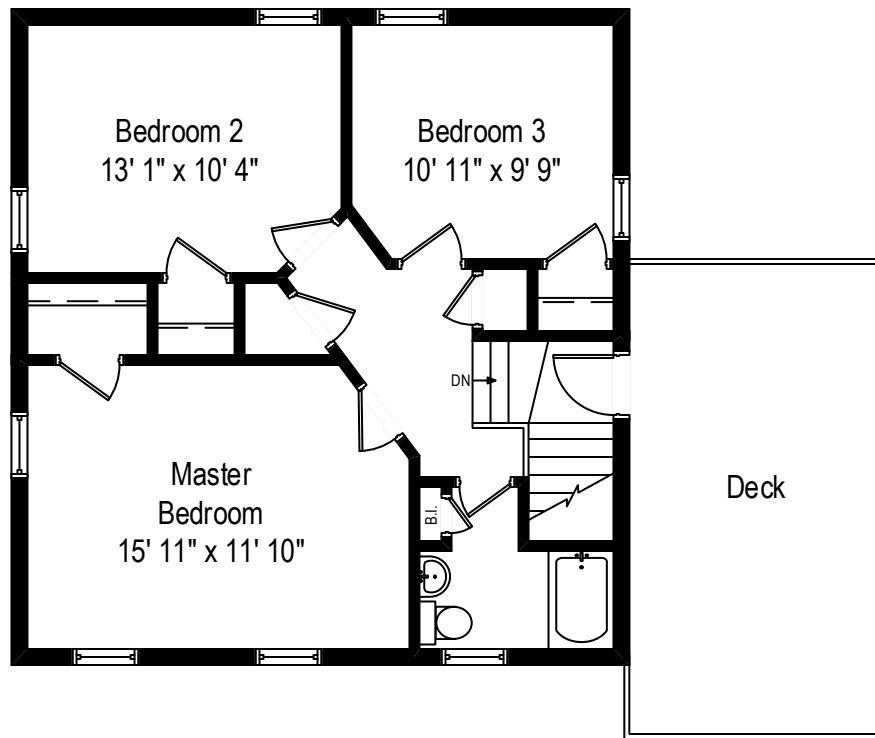

6727 N. Sioux Avenue - Chicago, IL 60646

First Level

6727 N. Sioux Avenue - Chicago, IL 60646

Second Level

6727 N. Sioux Avenue - Chicago, IL 60646

Lower Level

All dimensions are approximate. This plan is for marketing purposes only.