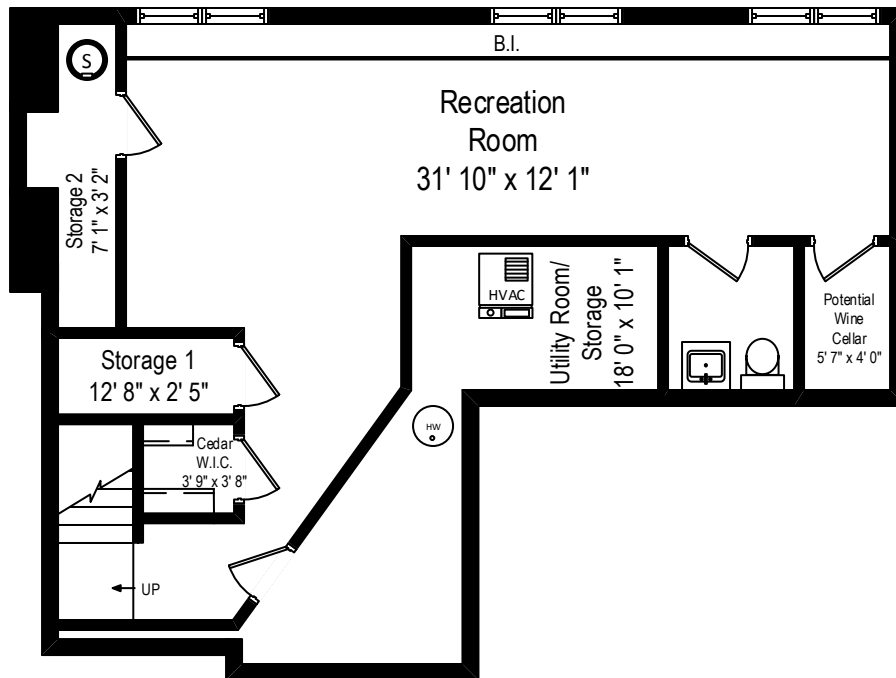

2140 Red Oak Drive – Round Lake, IL 60073

First Level

2140 Red Oak Drive – Round Lake, IL 60073

Second Level

2140 Red Oak Drive – Round Lake, IL 60073

Lower Level