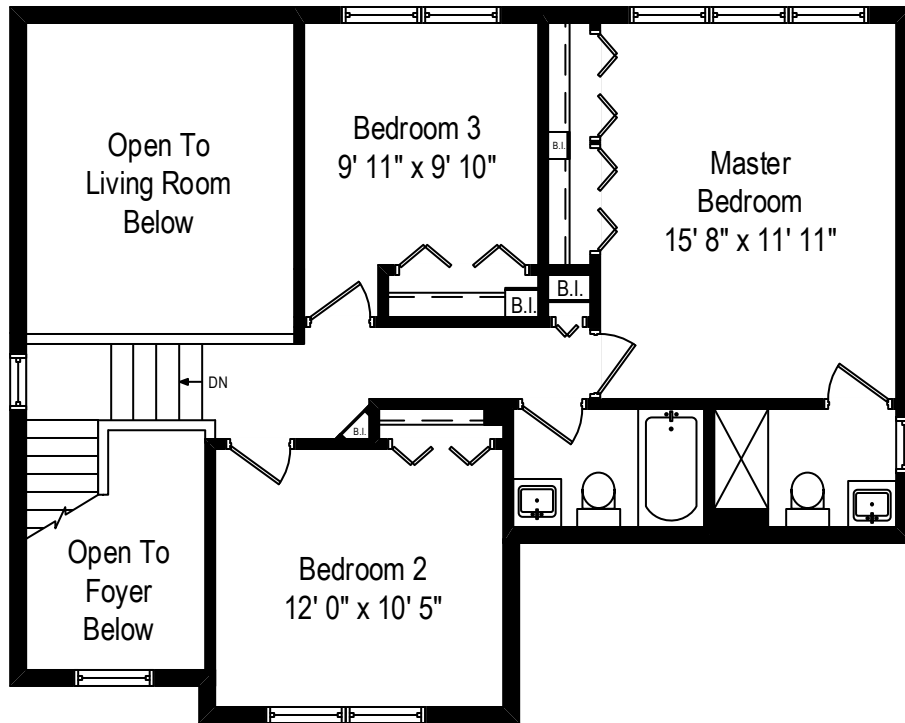

2140 Red Oak Drive – Round Lake, IL 60073

First Level

2140 Red Oak Drive – Round Lake, IL 60073

Second Level

2140 Red Oak Drive – Round Lake, IL 60073

Lower Level