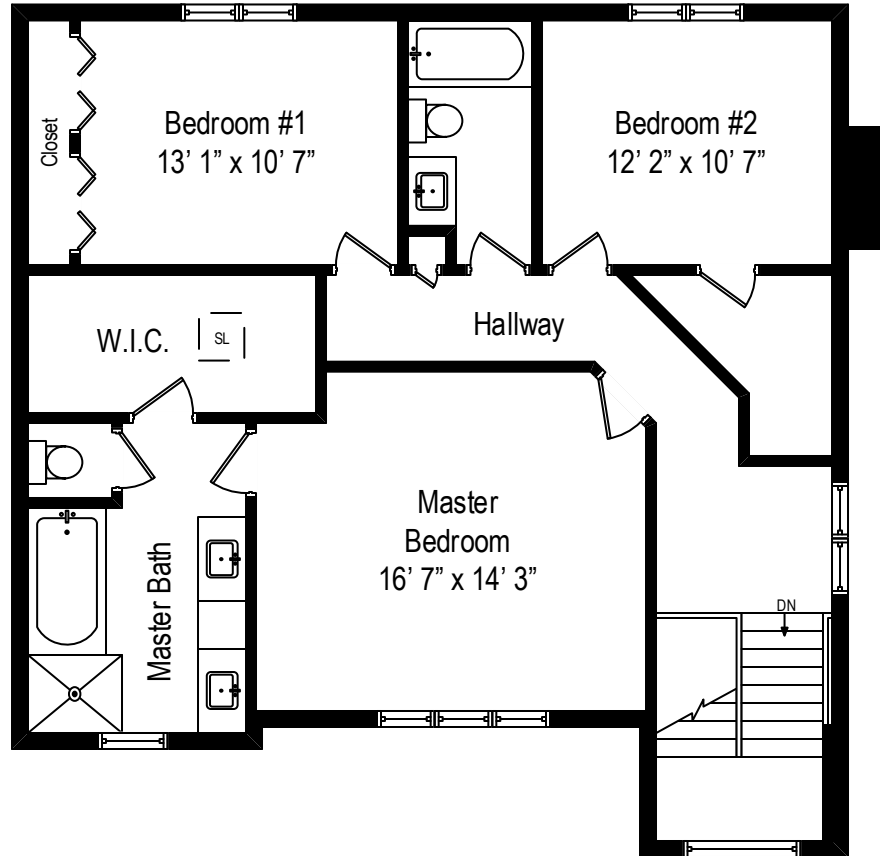

2629 Sanctuary Lane - Spring Grove, IL 60081

First Level

All dimensions are approximate. This plan is for marketing purposes only.

2629 Sanctuary Lane - Spring Grove, IL 60081

Second Level

All dimensions are approximate. This plan is for marketing purposes only.