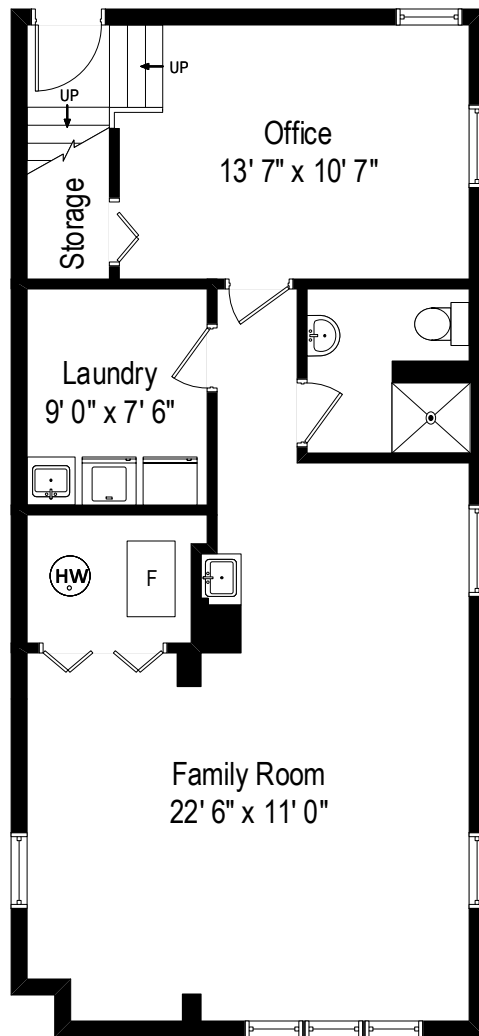

3705 North Hermitage Avenue – Chicago, IL 60613

First Level

All dimensions are approximate. This plan is for marketing purposes only.

3705 North Hermitage Avenue – Chicago, IL 60613

Second Level

All dimensions are approximate. This plan is for marketing purposes only.

3705 North Hermitage Avenue – Chicago, IL 60613

Lower Level

All dimensions are approximate. This plan is for marketing purposes only.