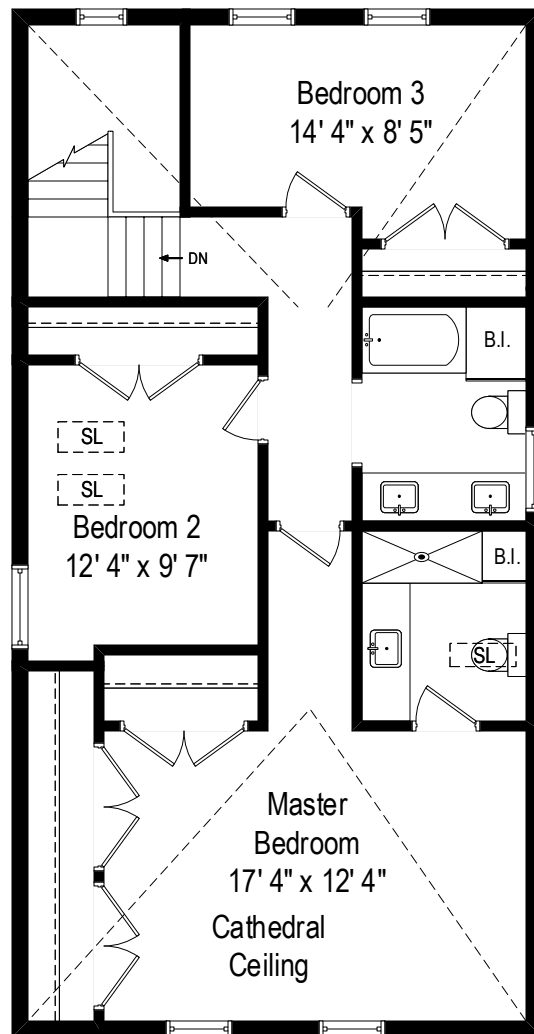

3705 North Hermitage Avenue – Chicago, IL 60613

First Level

All dimensions are approximate. This plan is for marketing purposes only.

3705 North Hermitage Avenue – Chicago, IL 60613

Second Level

All dimensions are approximate. This plan is for marketing purposes only.

3705 North Hermitage Avenue – Chicago, IL 60613

Lower Level

All dimensions are approximate. This plan is for marketing purposes only.