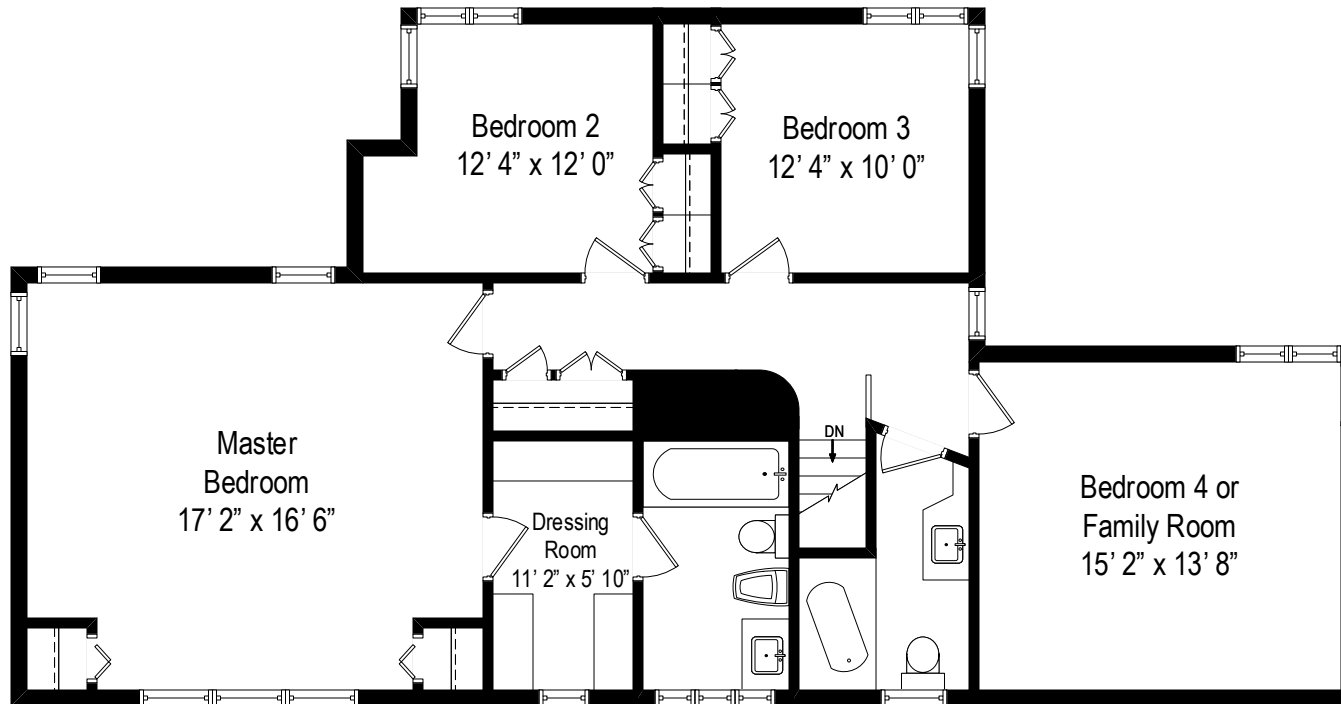

626 Skokie Lane South - Glencoe, IL 60022

First Level

All dimensions are approximate. This plan is for marketing purposes only.

626 Skokie Lane South - Glencoe, IL 60022

Second Level

All dimensions are approximate. This plan is for marketing purposes only.