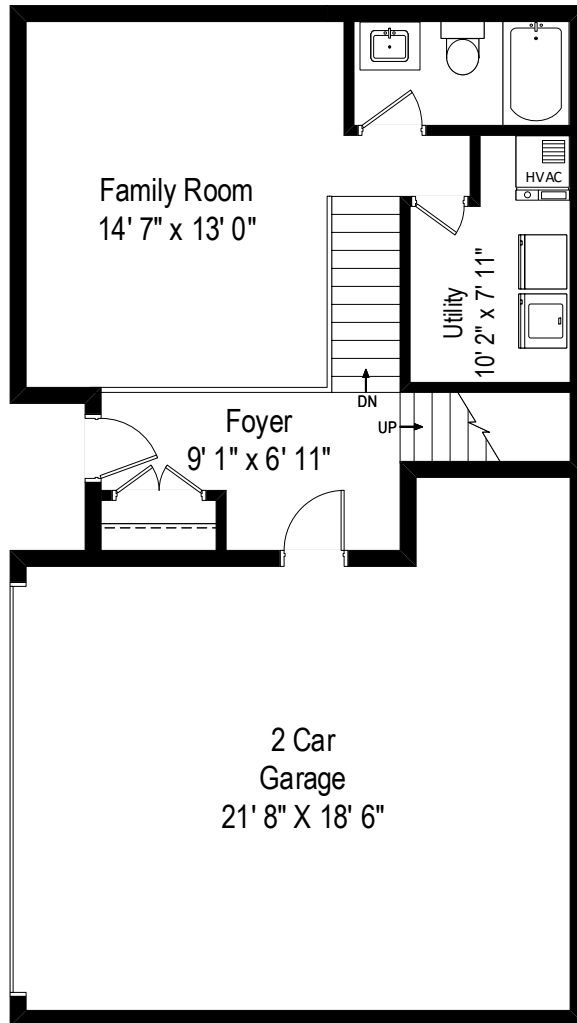

1434 W. Belden Avenue – Chicago, IL 60614

Main Level

1434 W. Belden Avenue – Chicago, IL 60614

Second Level

All dimensions are approximate. This plan is for marketing purposes only.

1434 W. Belden Avenue – Chicago, IL 60614

Roof Top

1434 W. Belden Avenue – Chicago, IL 60614

Lower Level