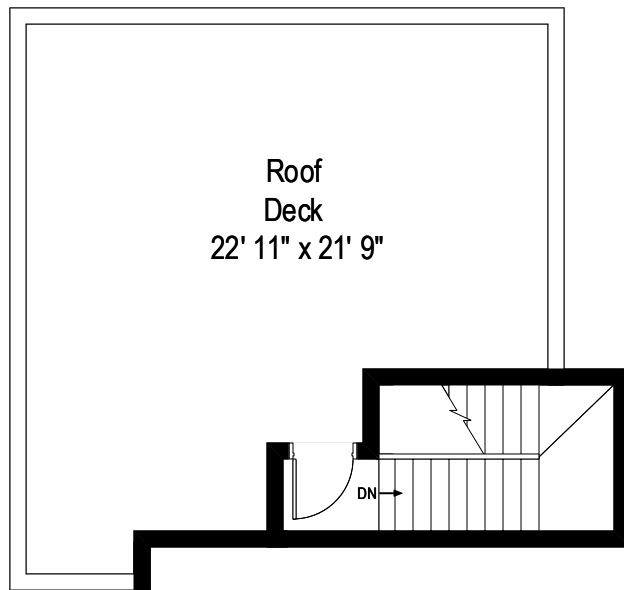

1434 W. Belden Avenue – Chicago, IL 60614

Main Level

1434 W. Belden Avenue – Chicago, IL 60614

Second Level

All dimensions are approximate. This plan is for marketing purposes only.

1434 W. Belden Avenue – Chicago, IL 60614