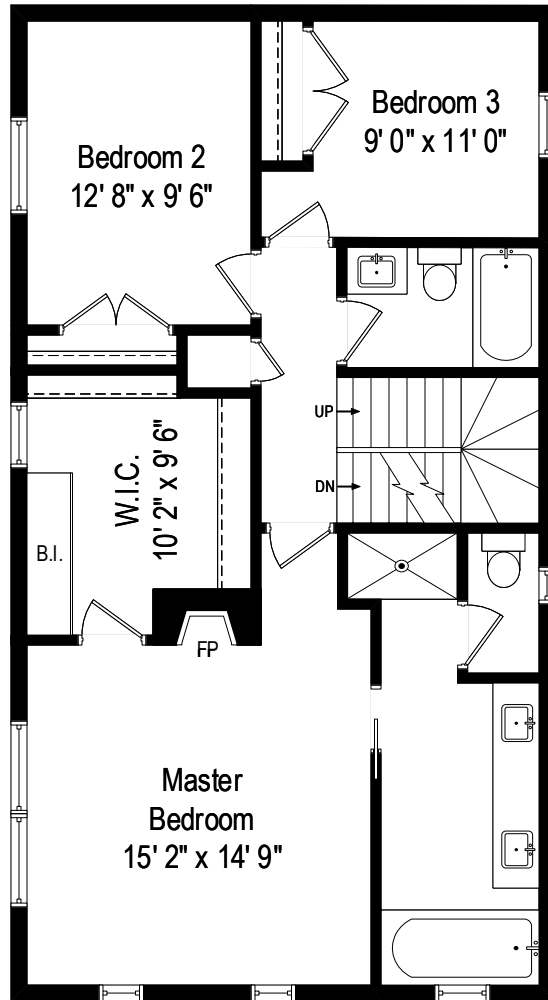

1434 W. Belden Avenue – Chicago, IL 60614

Main Level

1434 W. Belden Avenue – Chicago, IL 60614

Second Level

All dimensions are approximate. This plan is for marketing purposes only.

1434 W. Belden Avenue – Chicago, IL 60614

Roof Top

1434 W. Belden Avenue – Chicago, IL 60614

Lower Level