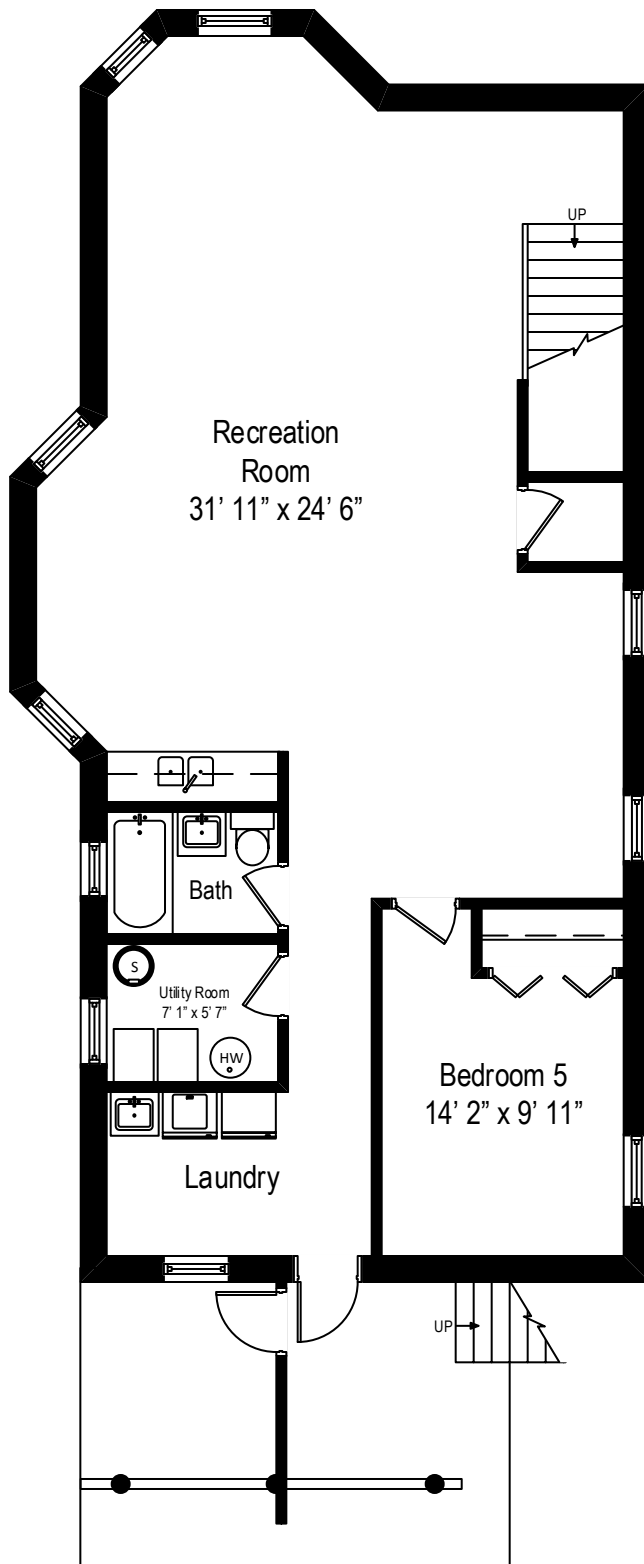

2416 West Wilson Avenue - Chicago, IL 60625

First Level

2416 West Wilson Avenue - Chicago, IL 60625

Second Level

All dimensions are approximate. This plan is for marketing purposes only.

2416 West Wilson Avenue - Chicago, IL 60625

Lower Level