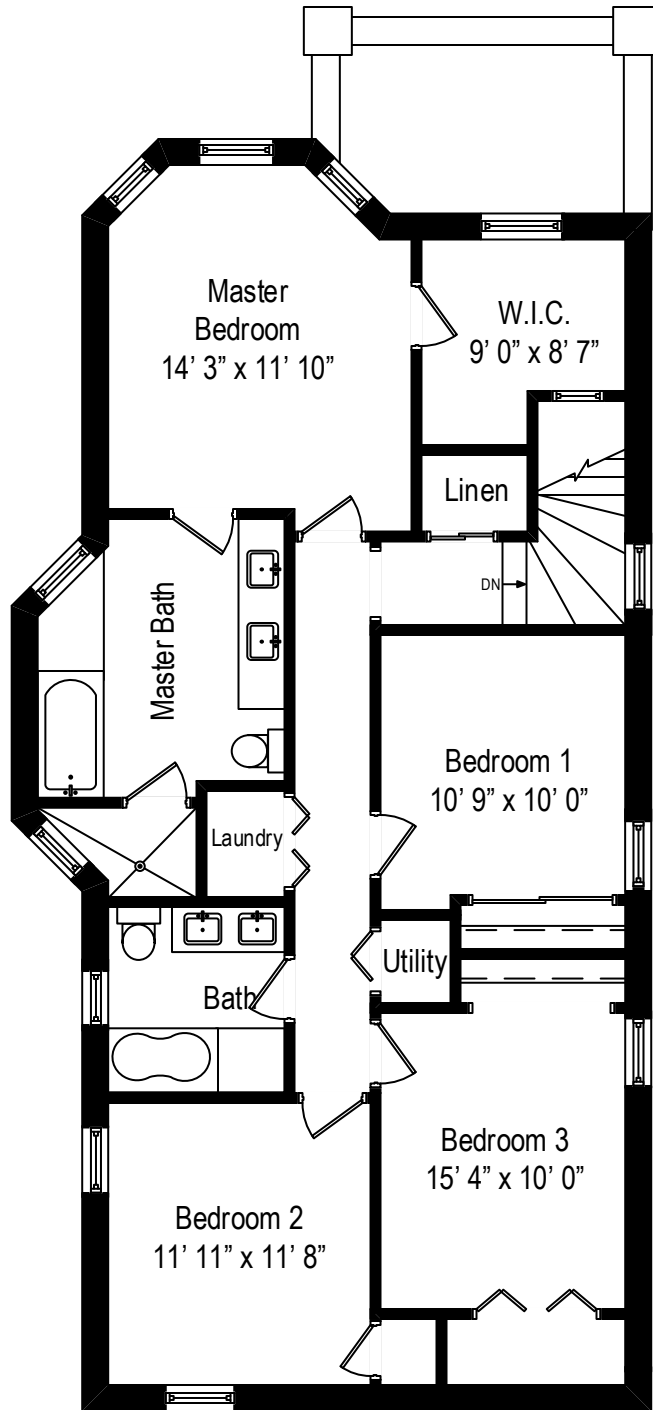

2416 West Wilson Avenue - Chicago, IL 60625

First Level

2416 West Wilson Avenue - Chicago, IL 60625

Second Level

All dimensions are approximate. This plan is for marketing purposes only.

2416 West Wilson Avenue - Chicago, IL 60625

Lower Level