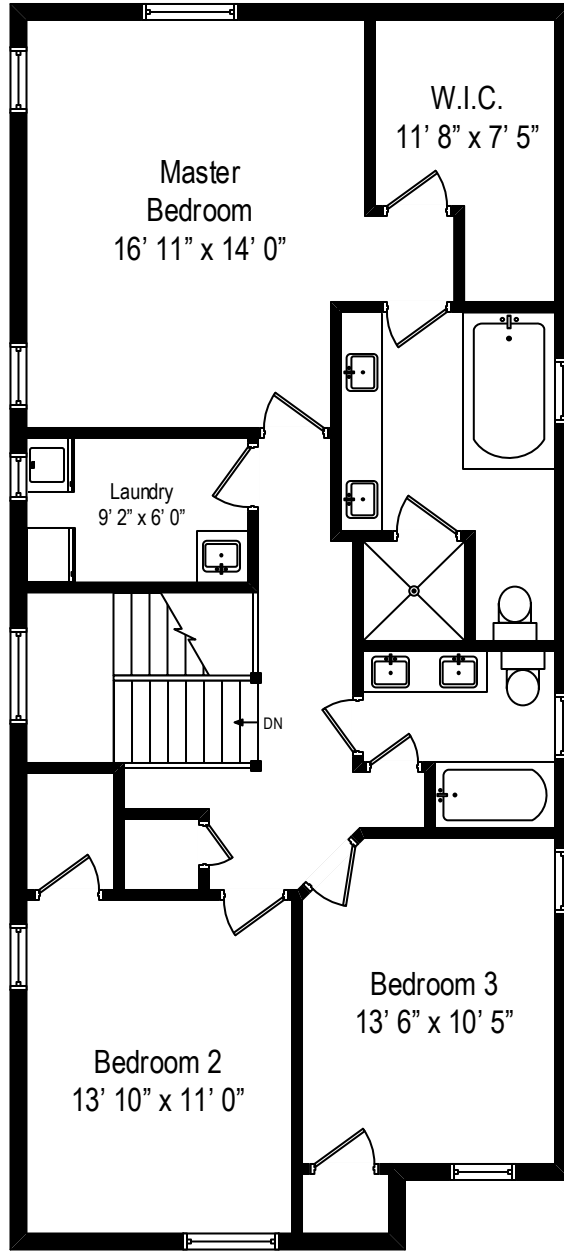

6308 N. Tripp Avenue – Chicago, IL 60646

First Level

6308 N. Tripp Avenue – Chicago, IL 60646

Second Level

6308 N. Tripp Avenue – Chicago, IL 60646

Lower Level

All dimensions are approximate. This plan is for marketing purposes only.