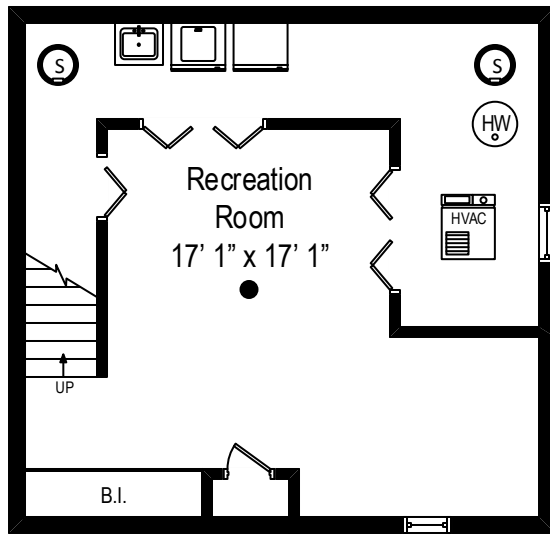

1745 Elm Avenue – Northbrook, IL 60062

First Level

1745 Elm Avenue – Northbrook, IL 60062

Second Level

All dimensions are approximate. This plan is for marketing purposes only.

1745 Elm Avenue – Northbrook, IL 60062

Lower Level