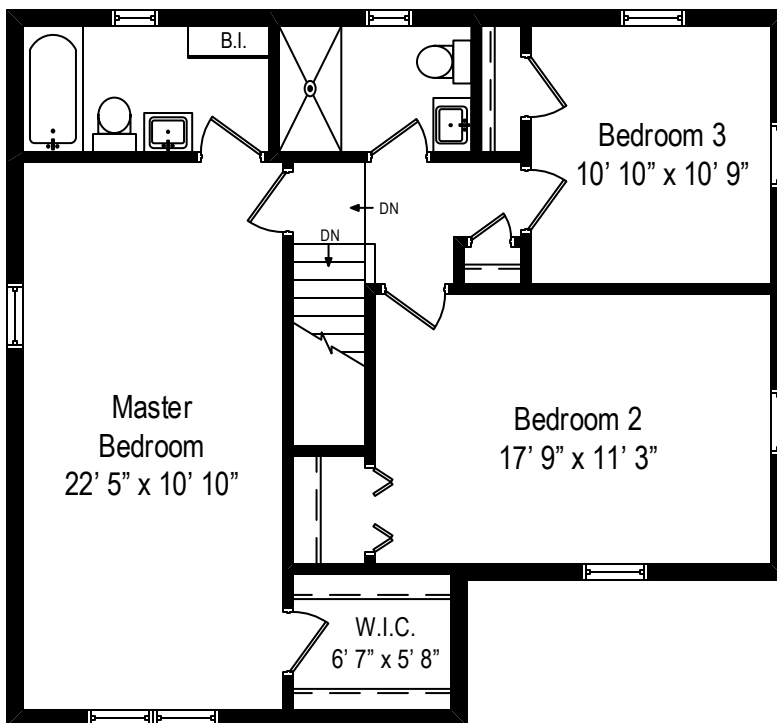

1745 Elm Avenue – Northbrook, IL 60062

First Level

1745 Elm Avenue – Northbrook, IL 60062

Second Level

All dimensions are approximate. This plan is for marketing purposes only.

1745 Elm Avenue – Northbrook, IL 60062

Lower Level