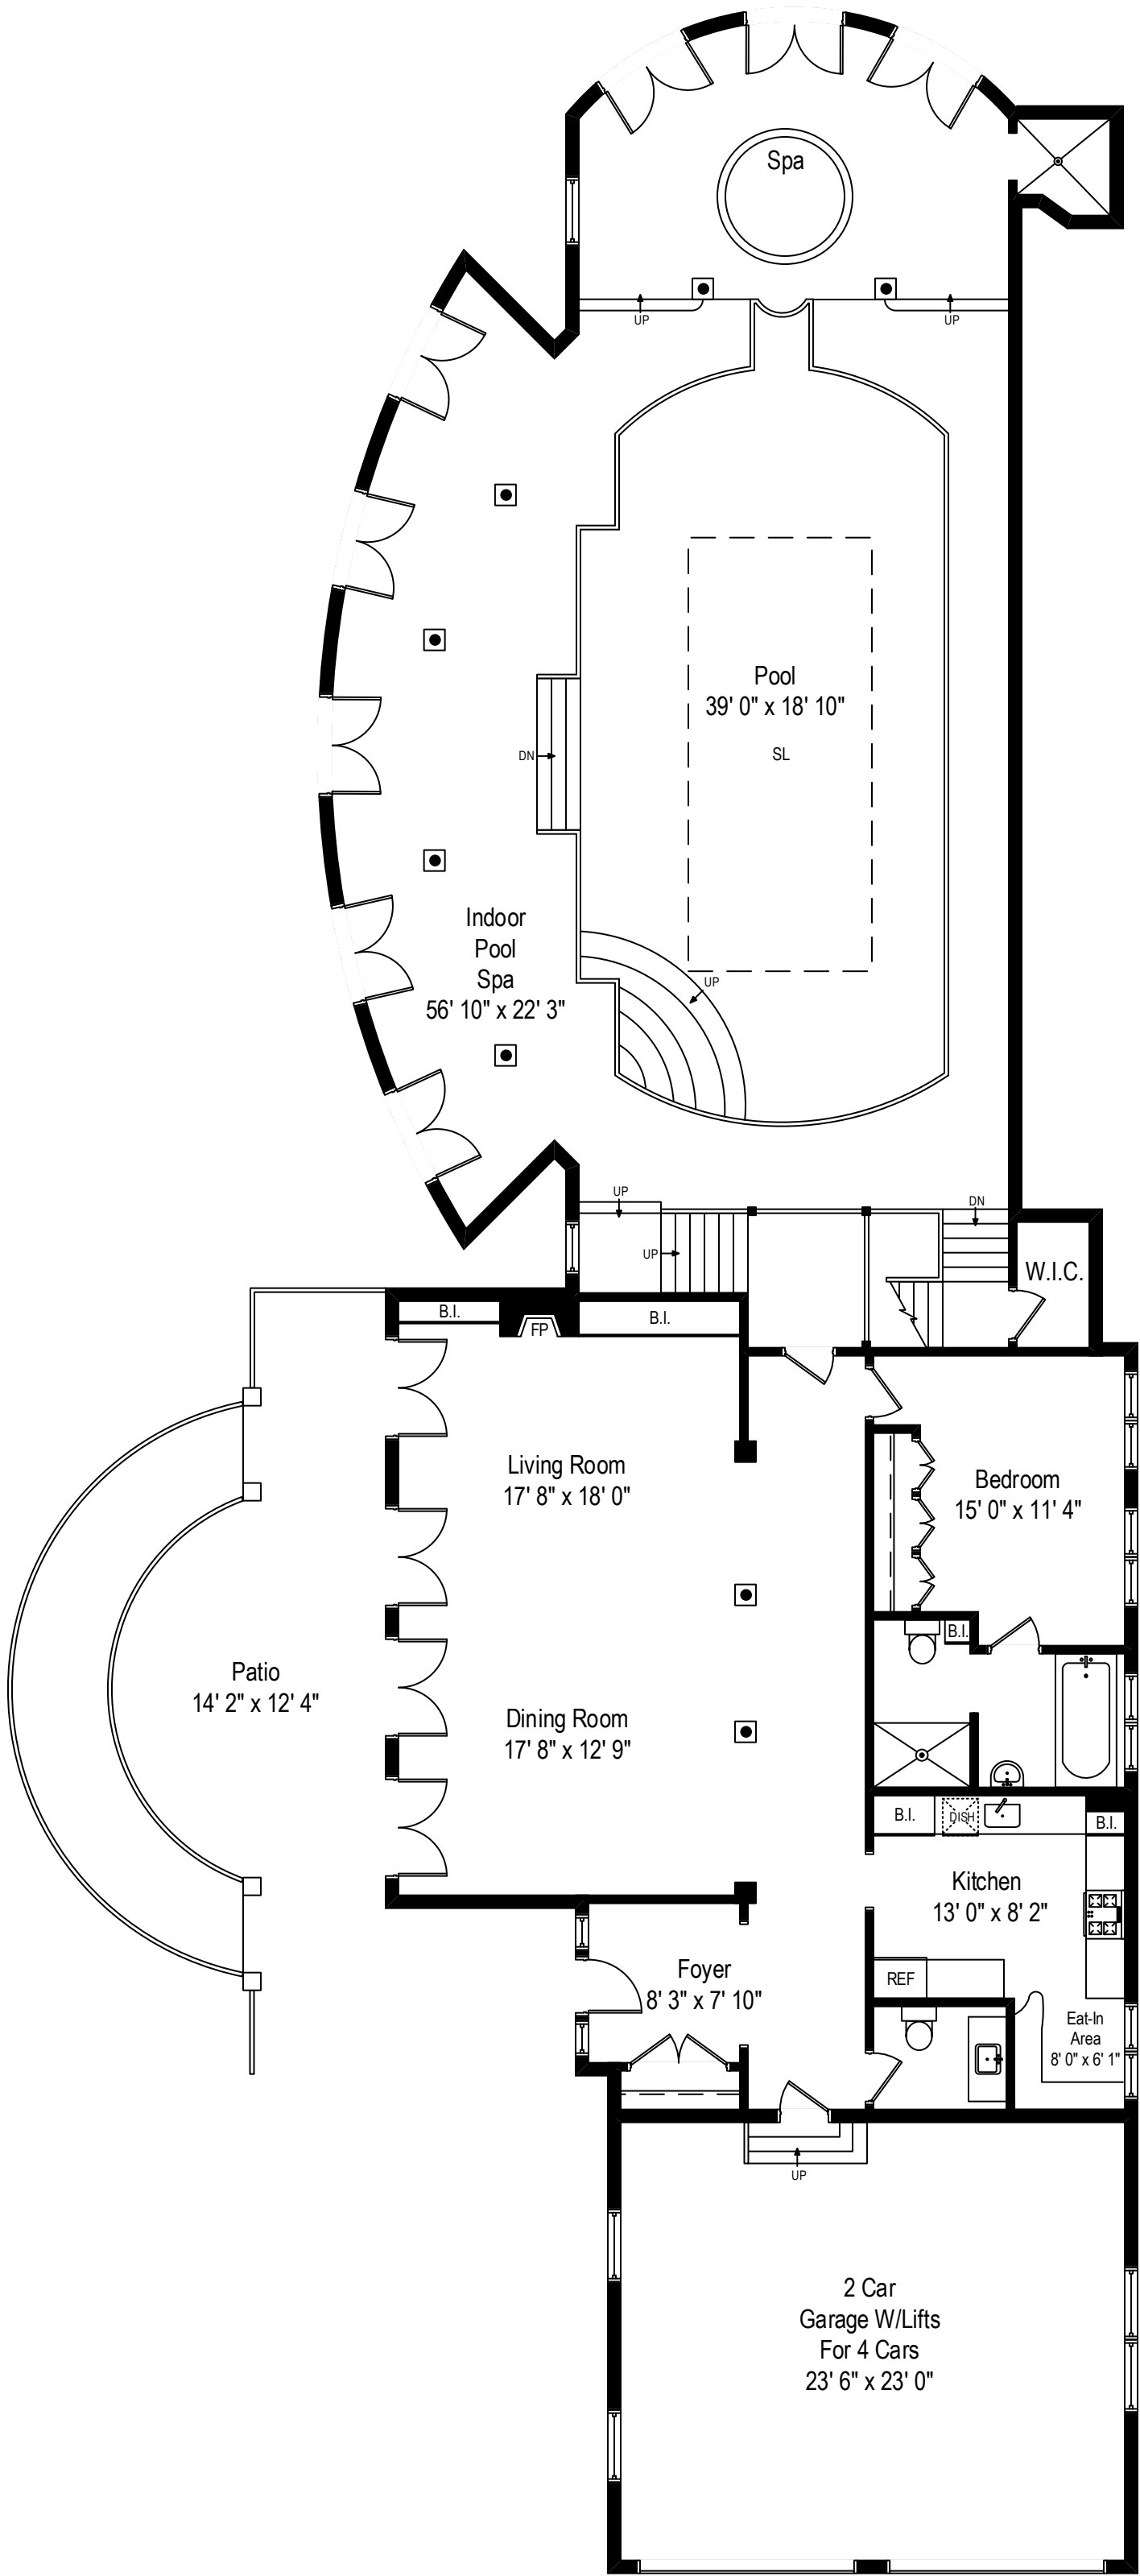

977 Forest Avenue – Glencoe, IL 60022

First Level

All dimensions are approximate. This plan is for marketing purposes only.

977 Forest Avenue – Glencoe, IL 60022  
 Pool/ Guest House – First Level

All dimensions are approximate. This plan is for marketing purposes only.

977 Forest Avenue – Glencoe, IL 60022

Pool/ Guest House – Lower Level