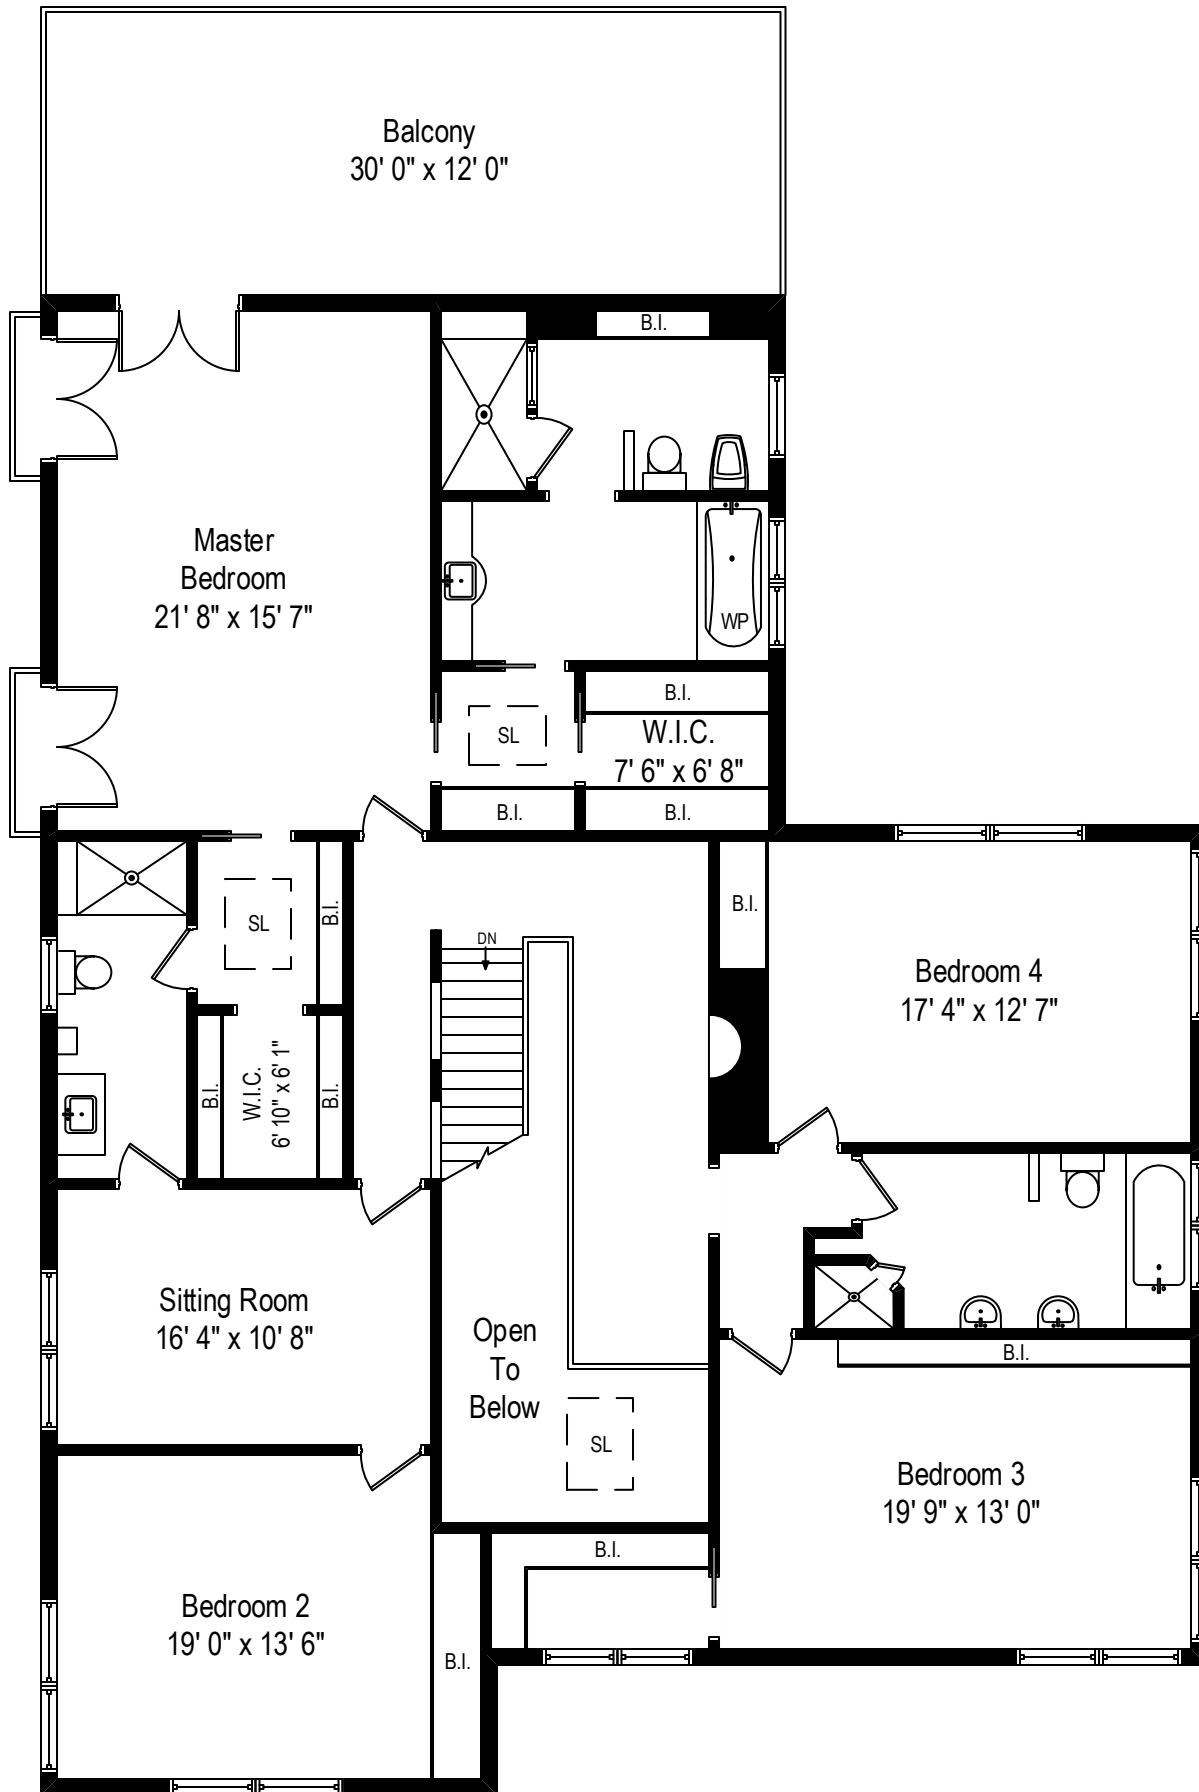

977 Forest Avenue – Glencoe, IL 60022

First Level

All dimensions are approximate. This plan is for marketing purposes only.

977 Forest Avenue – Glencoe, IL 60022  
 Pool/ Guest House – First Level

All dimensions are approximate. This plan is for marketing purposes only.

977 Forest Avenue – Glencoe, IL 60022

Pool/ Guest House – Lower Level