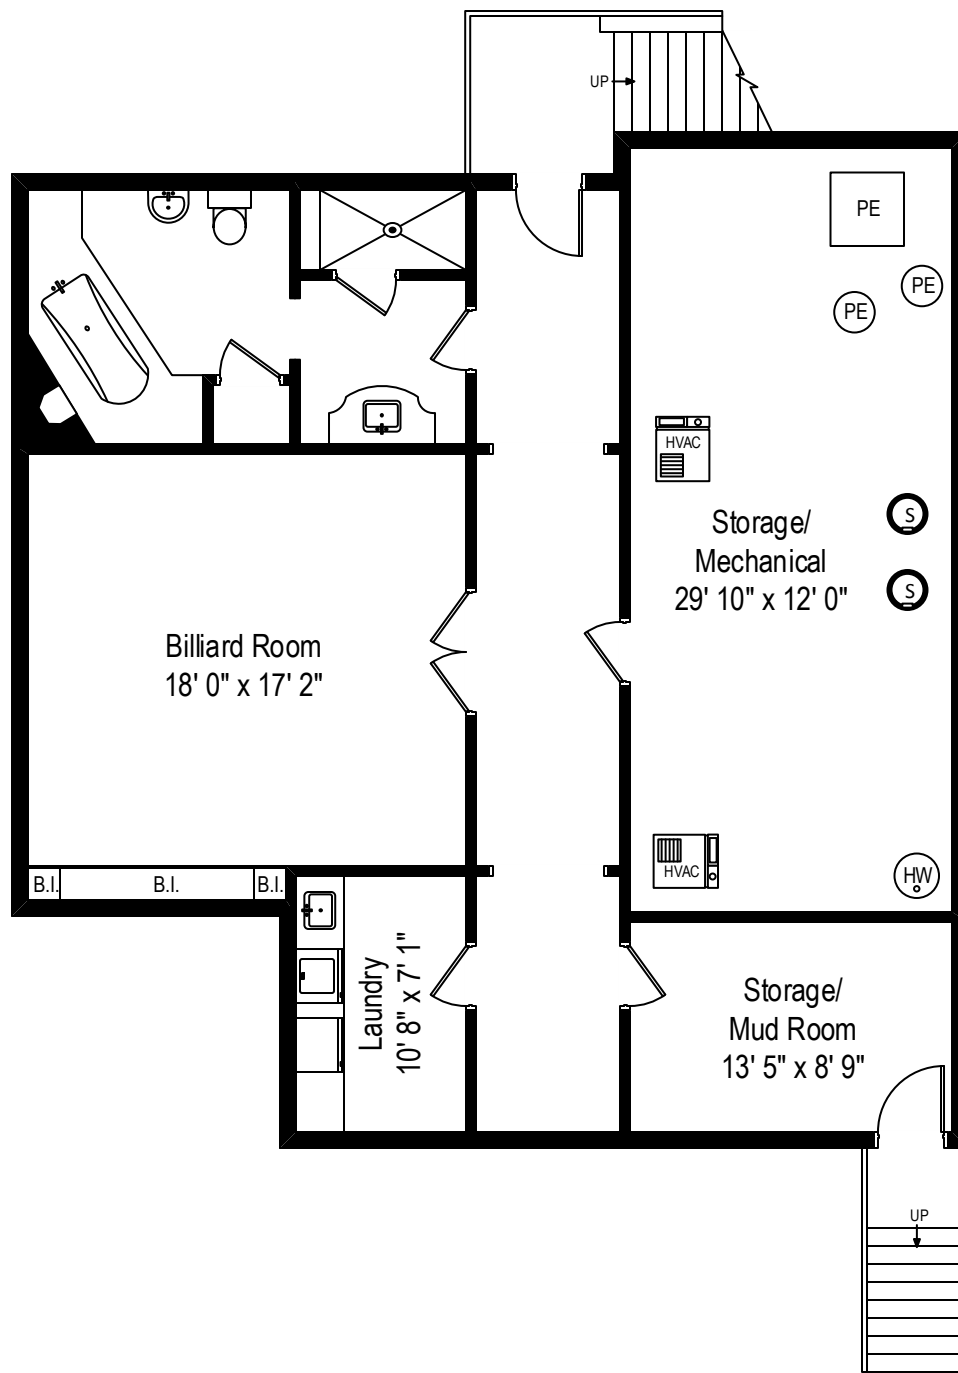

977 Forest Avenue – Glencoe, IL 60022

First Level

All dimensions are approximate. This plan is for marketing purposes only.

977 Forest Avenue – Glencoe, IL 60022  
 Pool/ Guest House – First Level

All dimensions are approximate. This plan is for marketing purposes only.

977 Forest Avenue – Glencoe, IL 60022

Pool/ Guest House – Lower Level