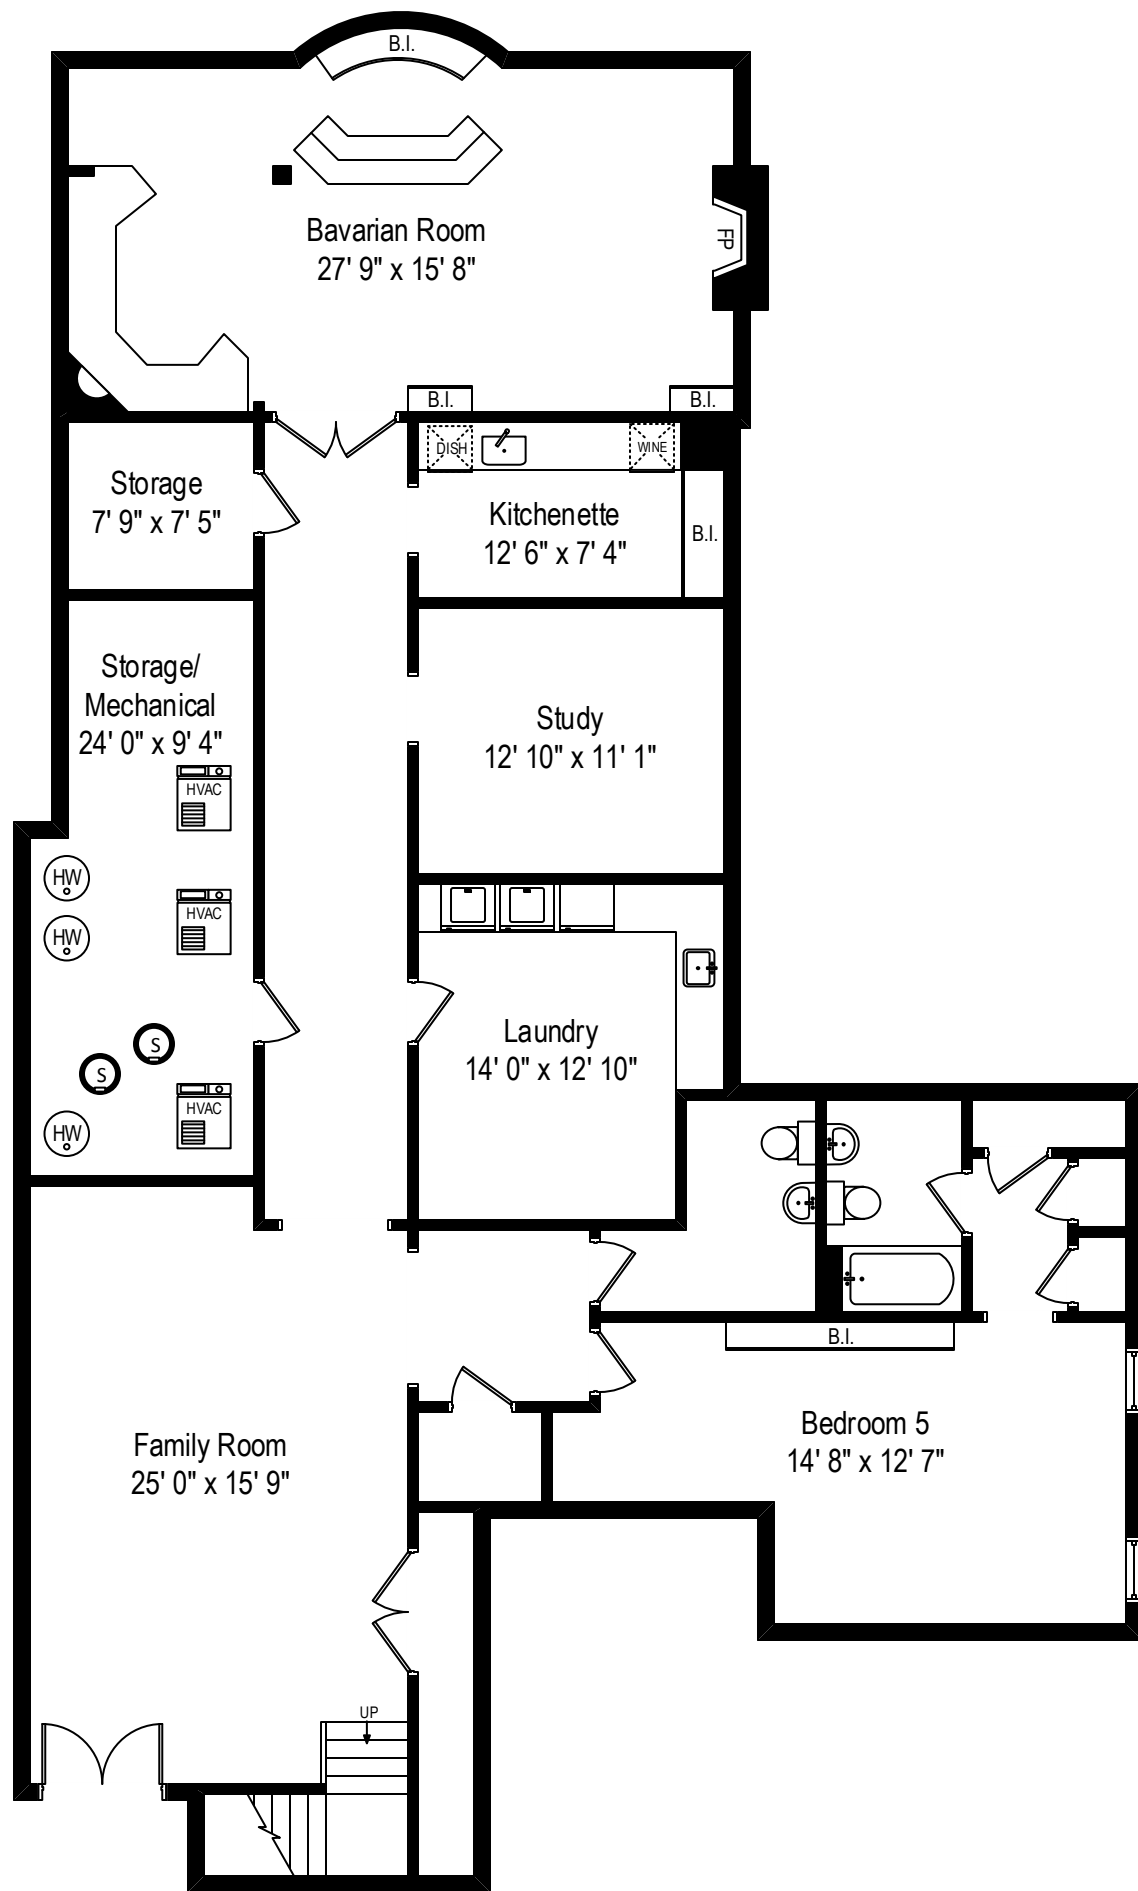

977 Forest Avenue – Glencoe, IL 60022

First Level

All dimensions are approximate. This plan is for marketing purposes only.

977 Forest Avenue – Glencoe, IL 60022  
 Pool/ Guest House – First Level

All dimensions are approximate. This plan is for marketing purposes only.

977 Forest Avenue – Glencoe, IL 60022

Pool/ Guest House – Lower Level