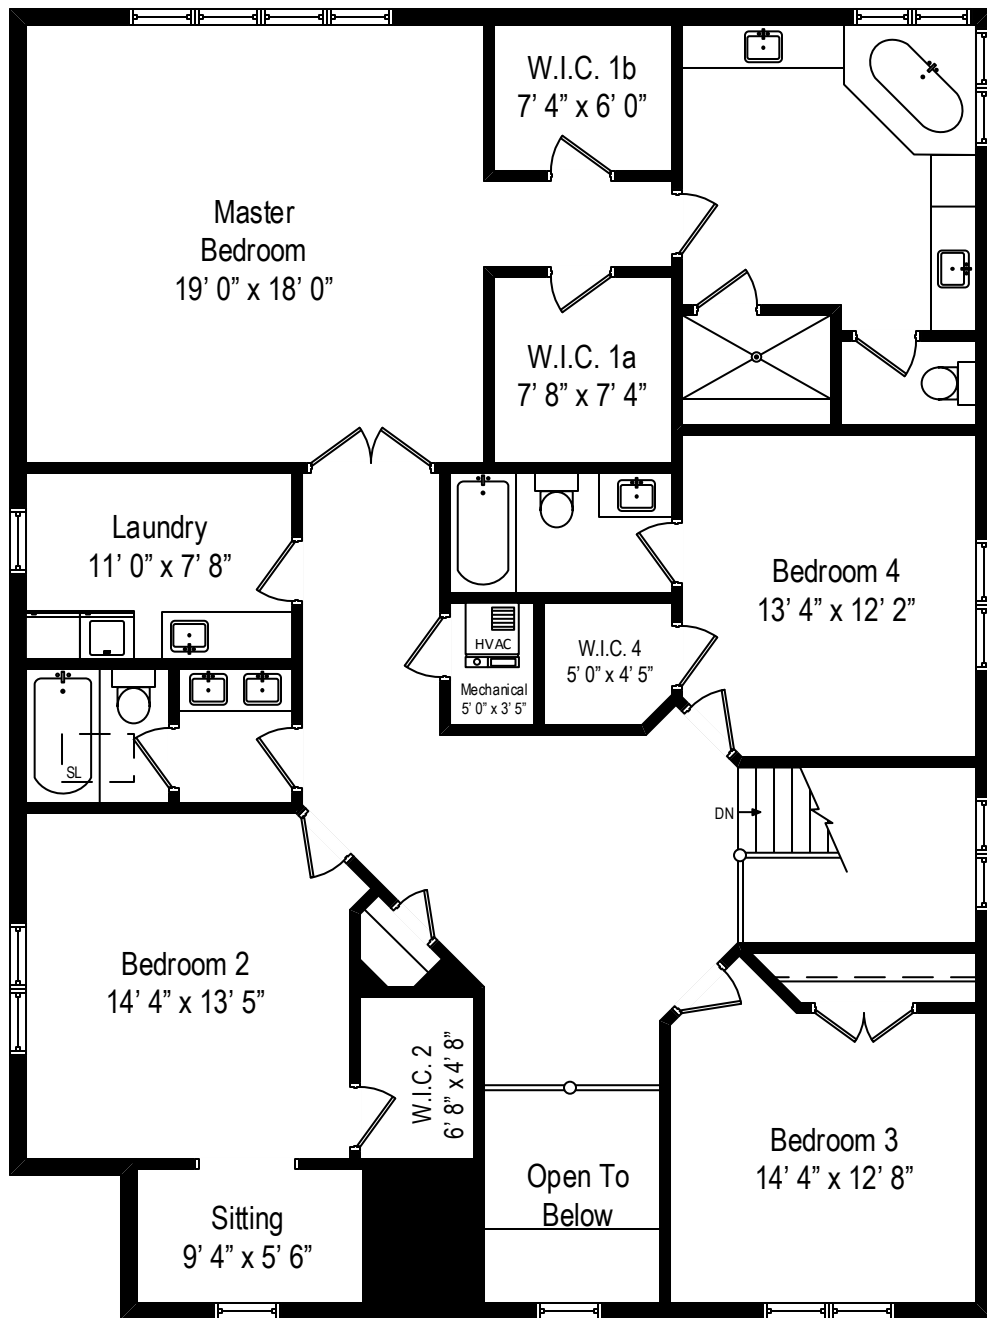

615 W. Fay Avenue – Elmhurst, IL 60126

First Level

615 W. Fay Avenue – Elmhurst, IL 60126

Second Level

Basement  
(Unfinished)  
54' 4" x 37' 4"

615 W. Fay Avenue – Elmhurst, IL 60126

Lower Level