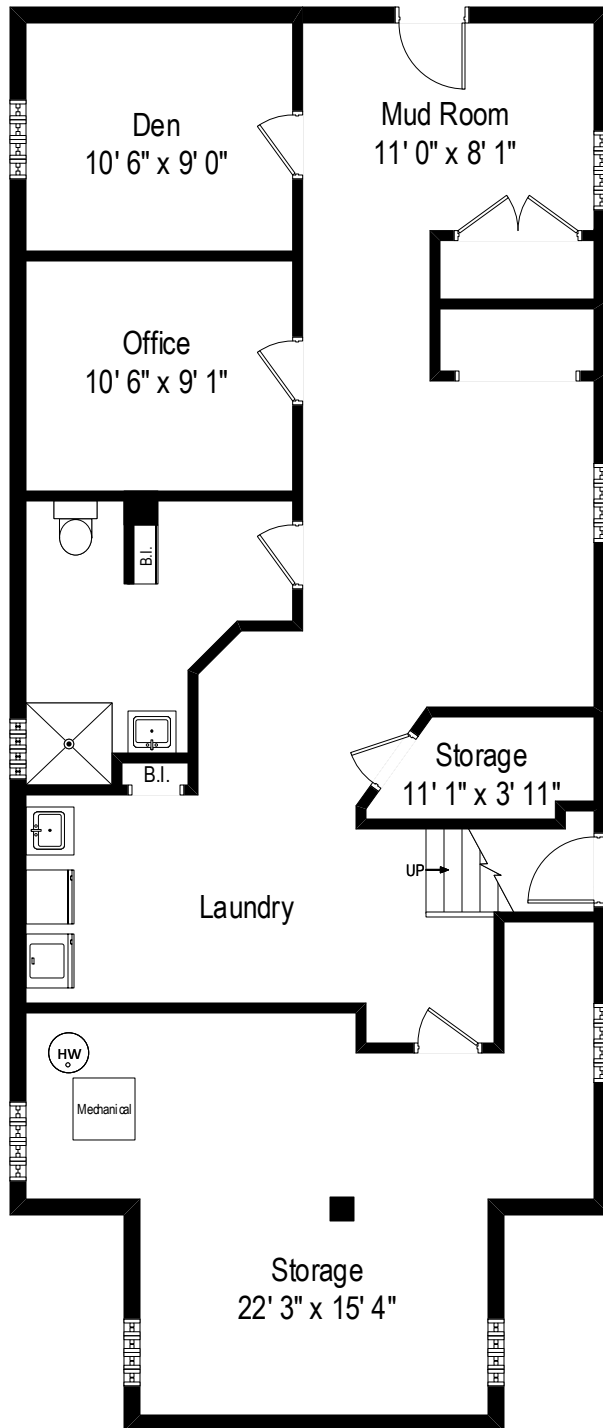

2929 West Eastwood Avenue – Chicago, IL 60625

First Level

All dimensions are approximate. This plan is for marketing purposes only.

2929 West Eastwood Avenue – Chicago, IL 60625

Second Level

All dimensions are approximate. This plan is for marketing purposes only.

2929 West Eastwood Avenue – Chicago, IL 60625

Lower Level

All dimensions are approximate. This plan is for marketing purposes only.