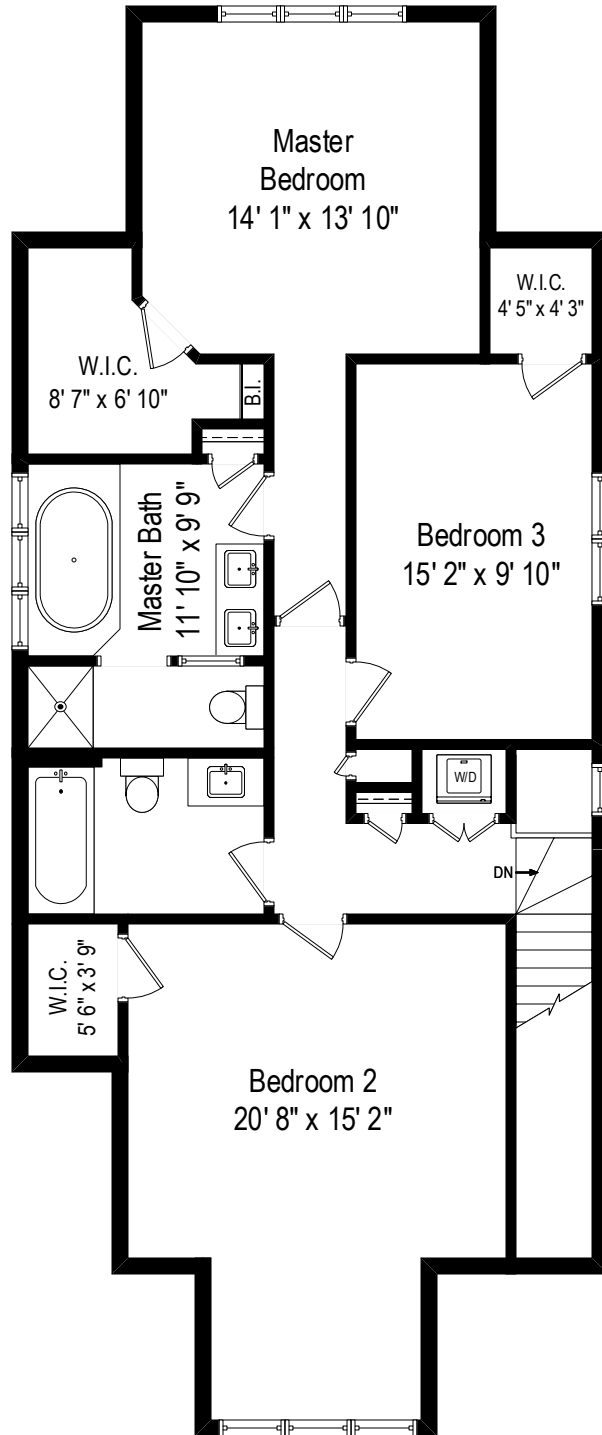

2929 West Eastwood Avenue – Chicago, IL 60625

First Level

All dimensions are approximate. This plan is for marketing purposes only.

2929 West Eastwood Avenue – Chicago, IL 60625

Second Level

All dimensions are approximate. This plan is for marketing purposes only.

2929 West Eastwood Avenue – Chicago, IL 60625

Lower Level

All dimensions are approximate. This plan is for marketing purposes only.