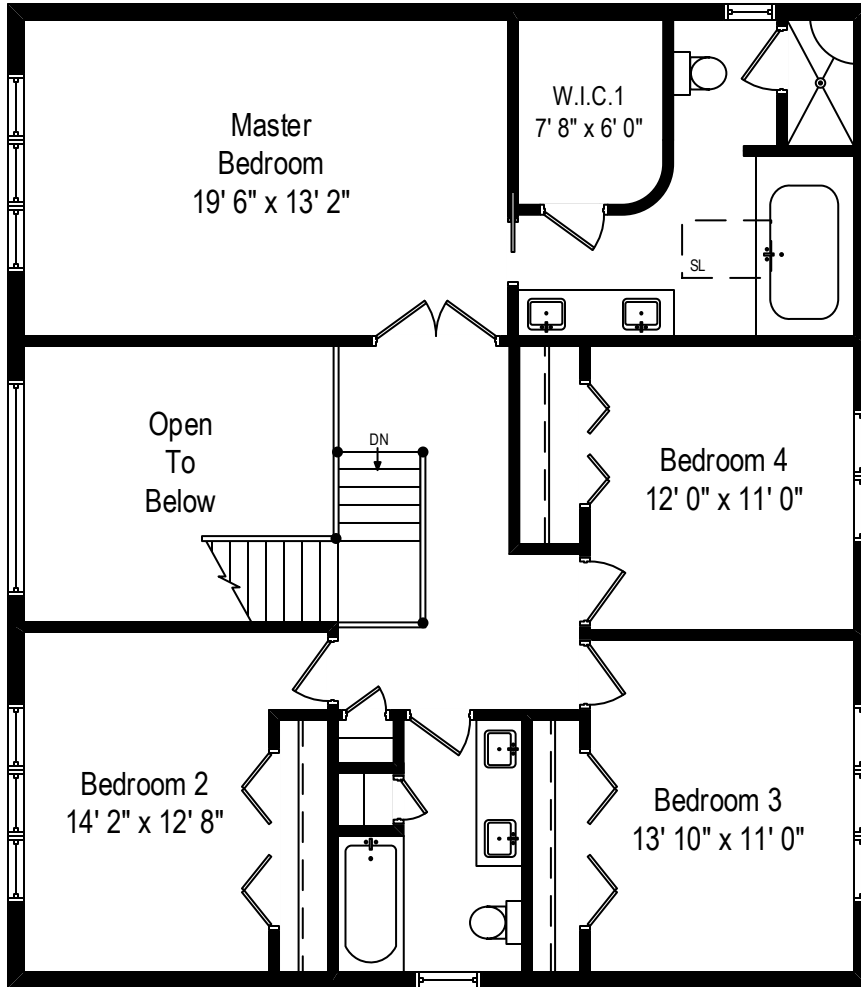

108 Andover Drive - Prospect Heights, IL 60070

First Level

All dimensions are approximate. This plan is for marketing purposes only.

108 Andover Drive - Prospect Heights, IL 60070

Second Level

All dimensions are approximate. This plan is for marketing purposes only.

108 Andover Drive - Prospect Heights, IL 60070

Lower Level

All dimensions are approximate. This plan is for marketing purposes only.