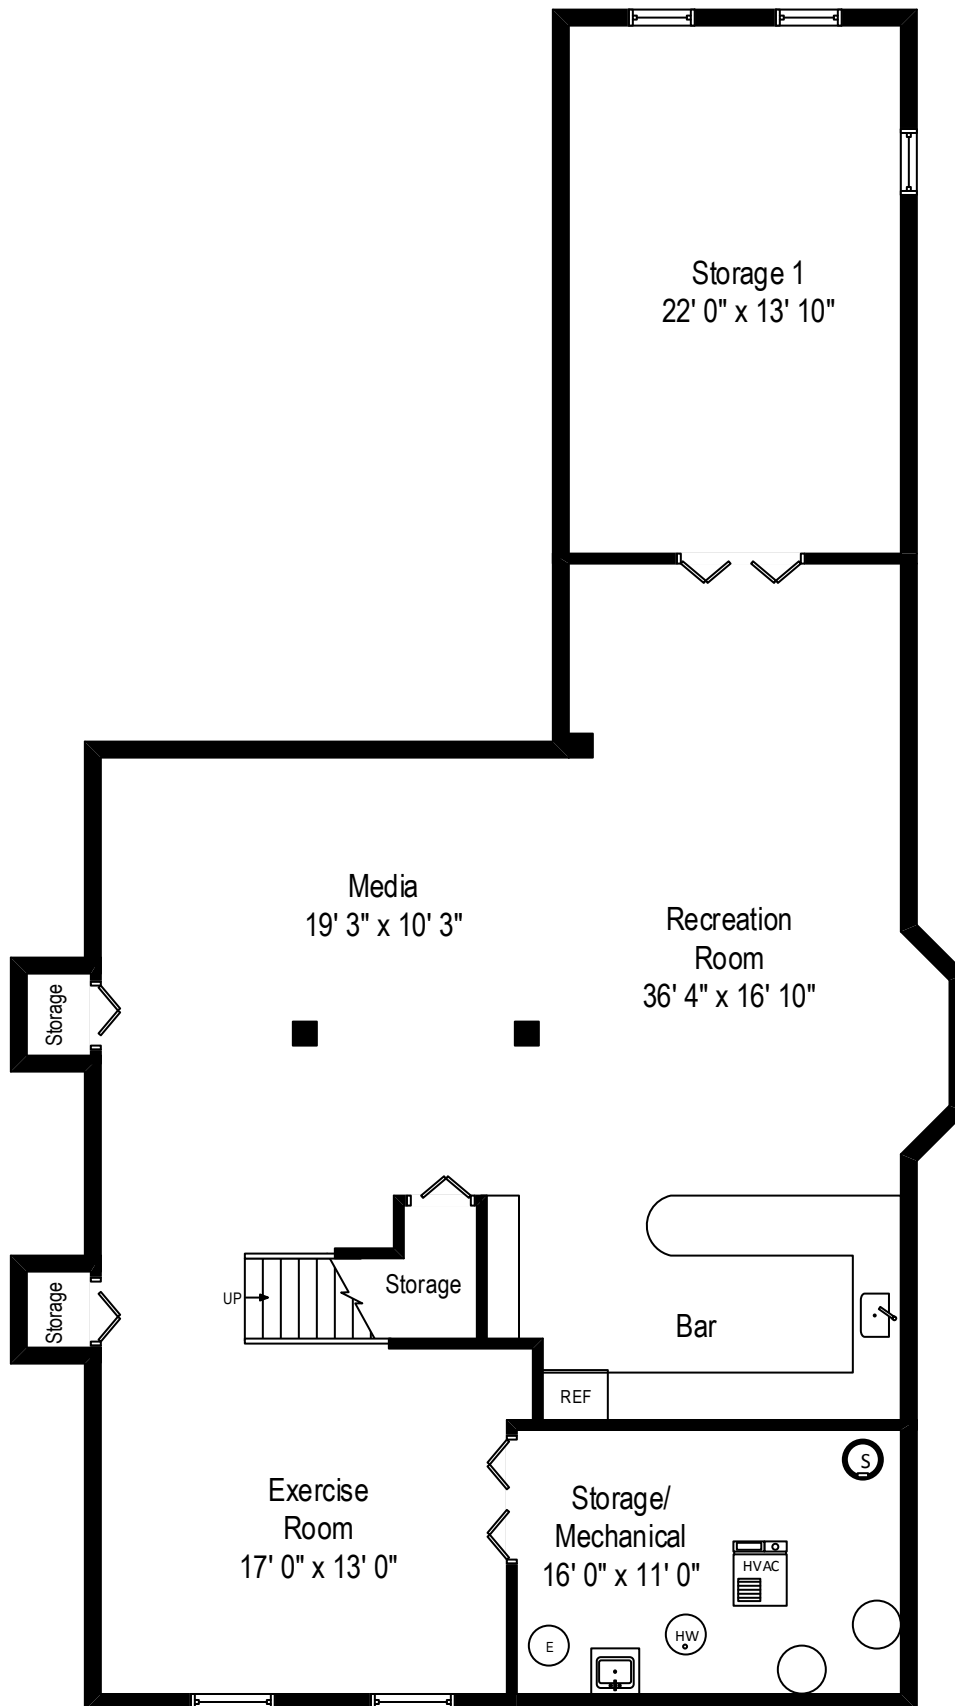

108 Andover Drive - Prospect Heights, IL 60070

First Level

All dimensions are approximate. This plan is for marketing purposes only.

108 Andover Drive - Prospect Heights, IL 60070

Second Level

All dimensions are approximate. This plan is for marketing purposes only.

108 Andover Drive - Prospect Heights, IL 60070

Lower Level

All dimensions are approximate. This plan is for marketing purposes only.