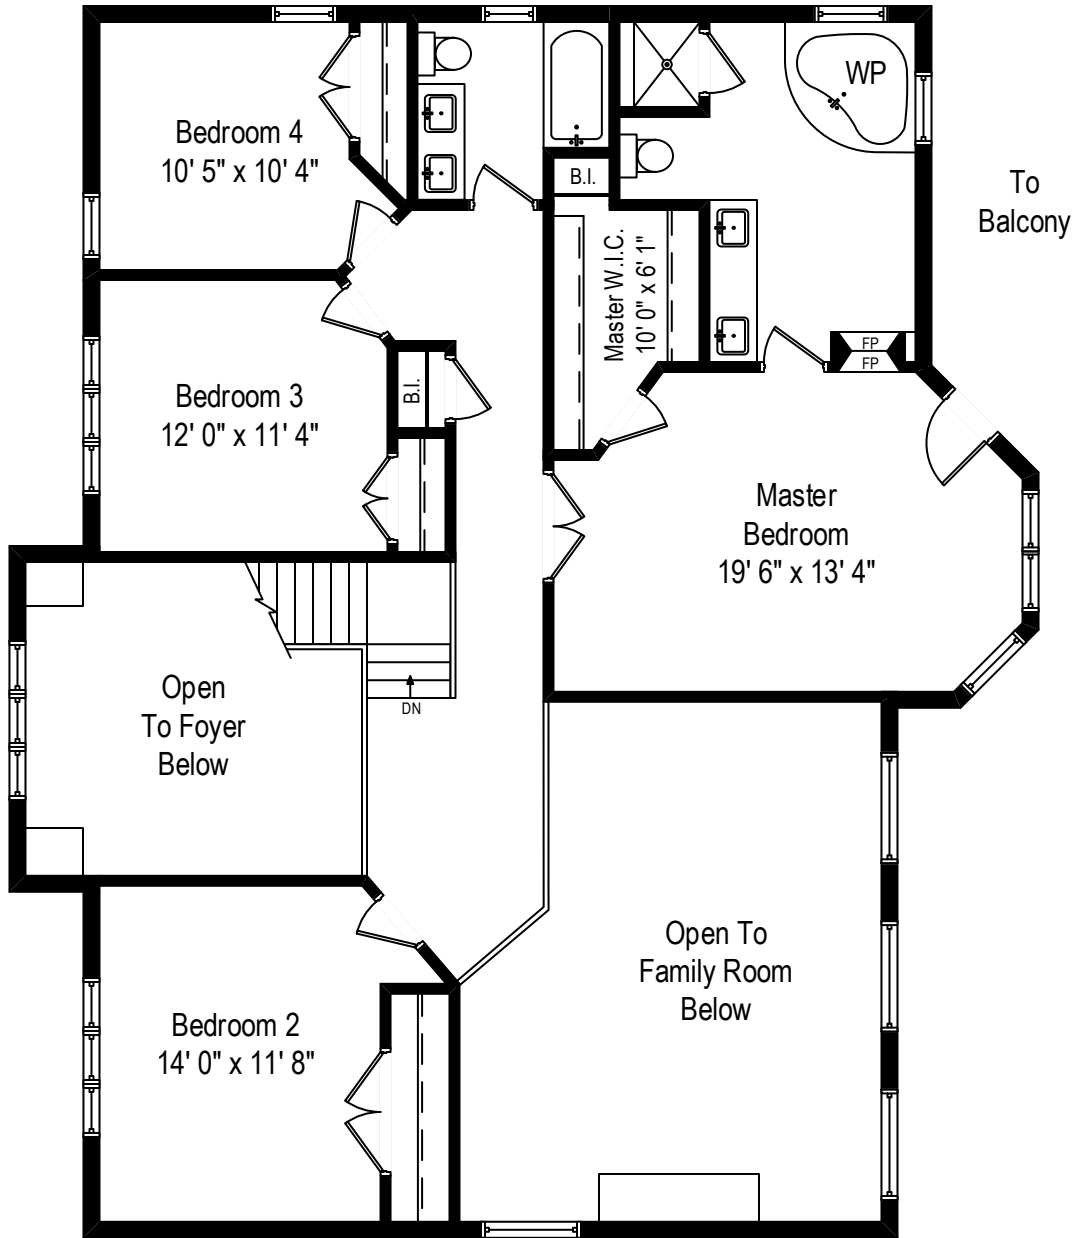

25917 N. Arrowhead Drive – Mundelein, IL 60060

First Level

All dimensions are approximate. This plan is for marketing purposes only.

25917 N. Arrowhead Drive – Mundelein, IL 60060

Second Level

25917 N. Arrowhead Drive – Mundelein, IL 60060

Lower Level

All dimensions are approximate. This plan is for marketing purposes only.