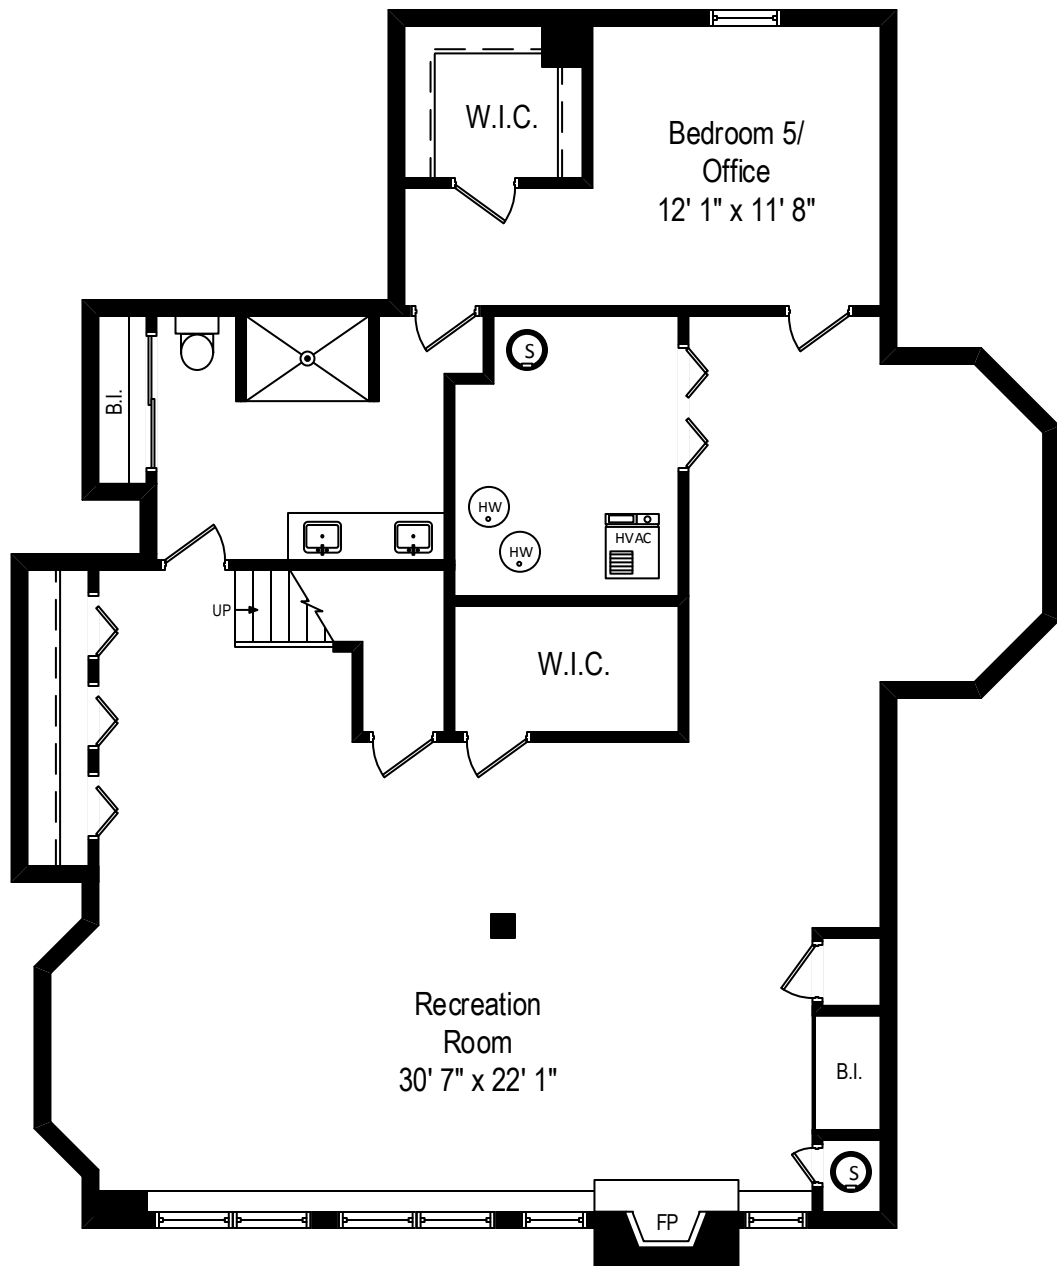

25917 N. Arrowhead Drive – Mundelein, IL 60060

First Level

All dimensions are approximate. This plan is for marketing purposes only.

25917 N. Arrowhead Drive – Mundelein, IL 60060

Second Level

25917 N. Arrowhead Drive – Mundelein, IL 60060

Lower Level

All dimensions are approximate. This plan is for marketing purposes only.