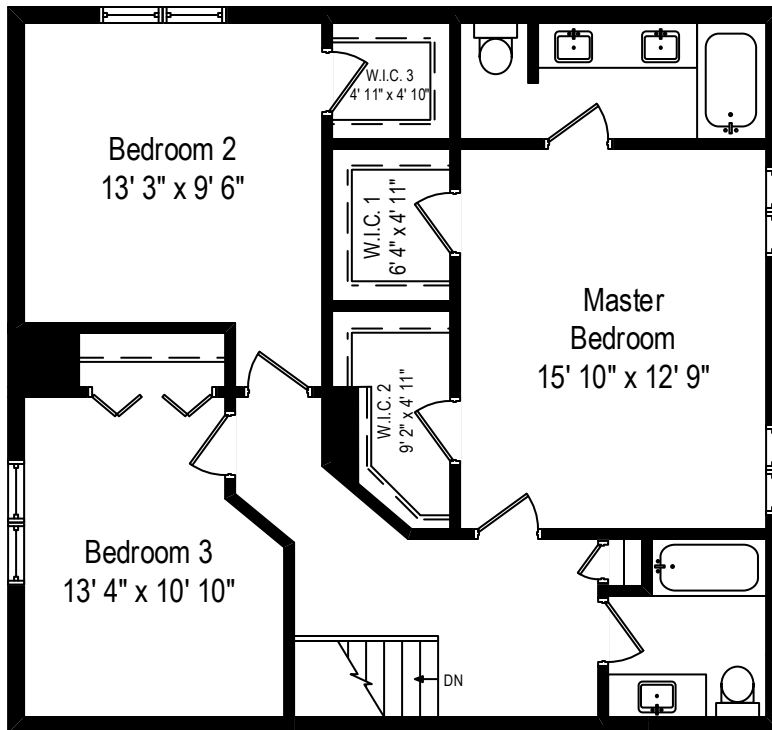

2000 Sunset Ct - Zion, IL 60099

First Level

2000 Sunset Ct - Zion, IL 60099

Second Level

All dimensions are approximate. This plan is for marketing purposes only.