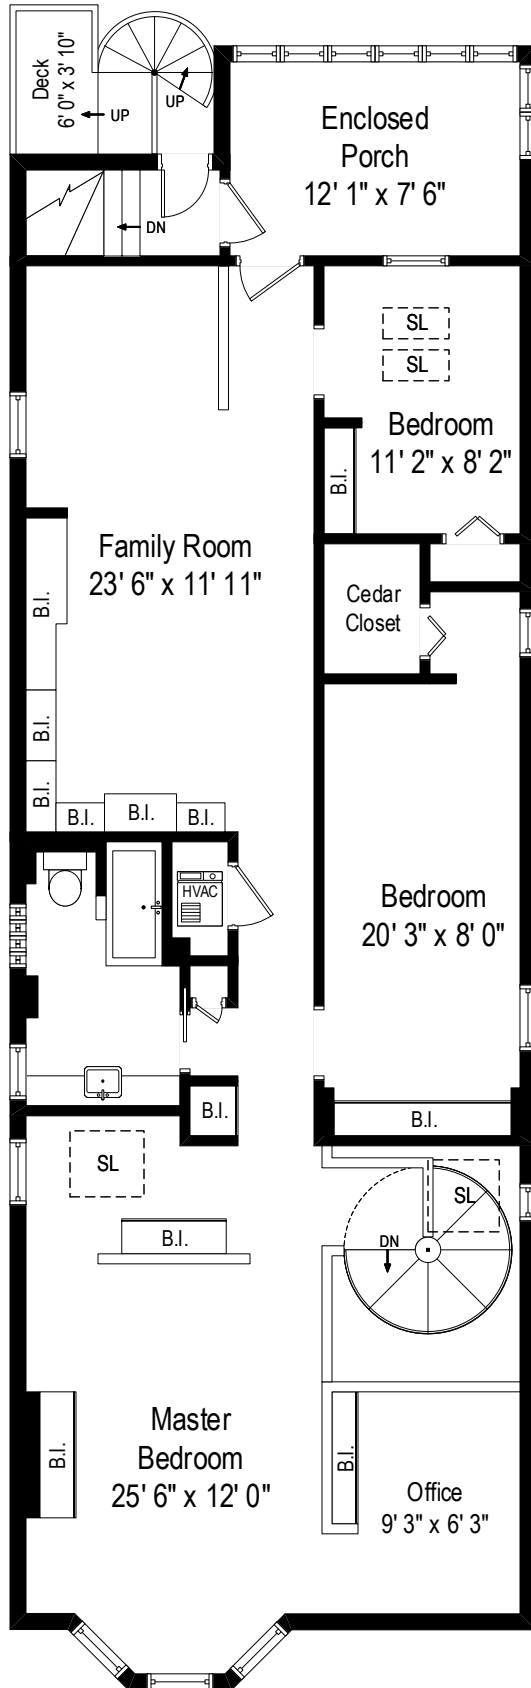

1037 W. Altgeld Street – Chicago, IL 60614

Main Level – Unit 1

1037 W. Altgeld Street – Chicago, IL 60614

Second Level – Unit 2

1037 W. Altgeld Street – Chicago, IL 60614

Lower Level – Unit 2

All dimensions are approximate. This plan is for marketing purposes only.