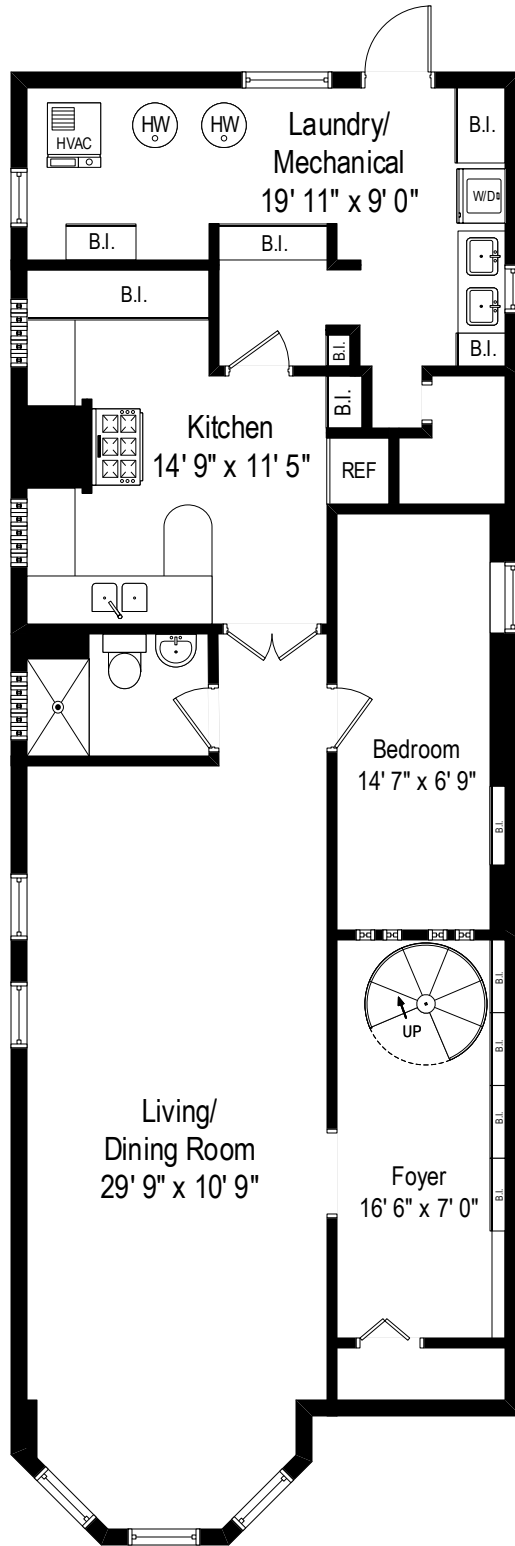

1037 W. Altgeld Street – Chicago, IL 60614

Main Level – Unit 1

1037 W. Altgeld Street – Chicago, IL 60614

Second Level – Unit 2

1037 W. Altgeld Street – Chicago, IL 60614

Lower Level – Unit 2

All dimensions are approximate. This plan is for marketing purposes only.