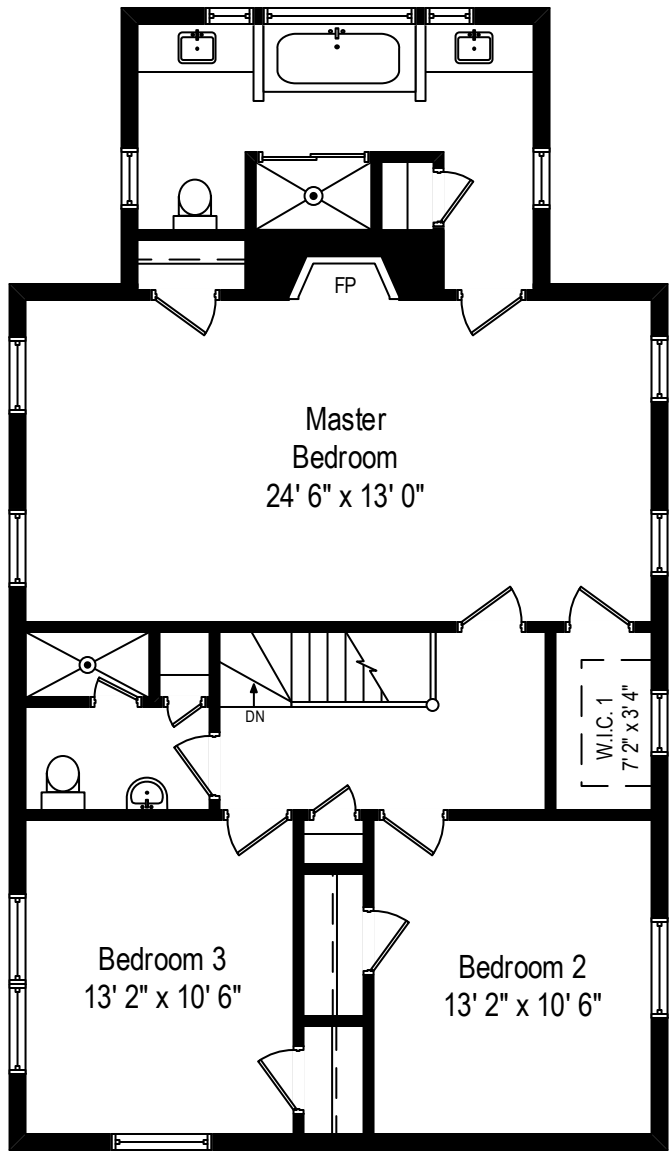

534 Forest Avenue - Glen Ellyn, IL 60137

First Level

534 Forest Avenue - Glen Ellyn, IL 60137

Second Level

All dimensions are approximate. This plan is for marketing purposes only.

534 Forest Avenue - Glen Ellyn, IL 60137

Lower Level

All dimensions are approximate. This plan is for marketing purposes only.