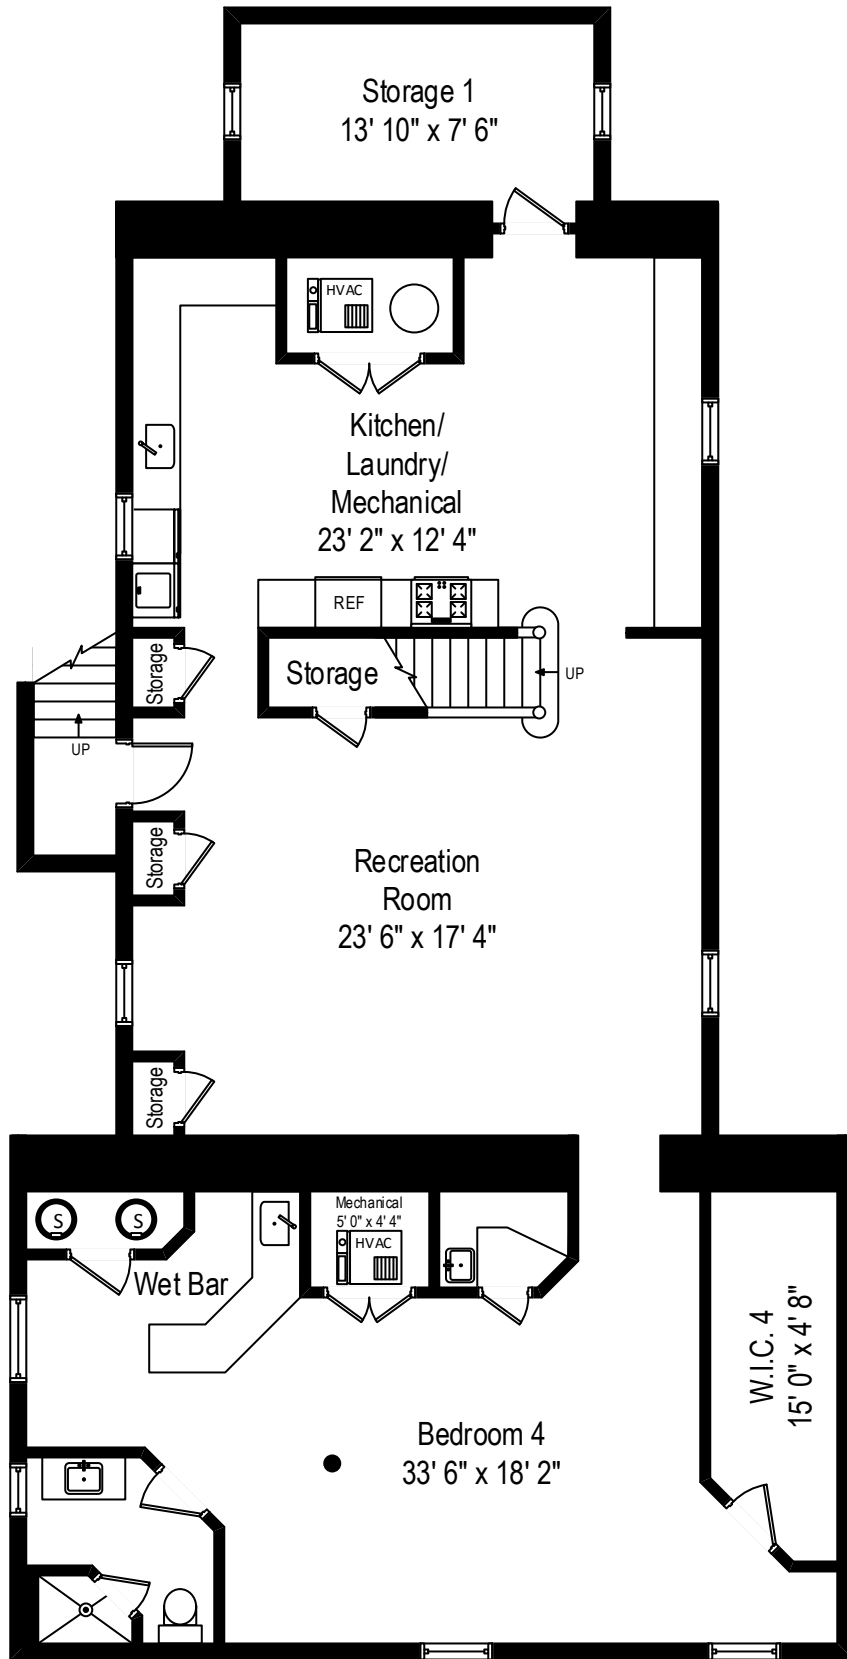

534 Forest Avenue - Glen Ellyn, IL 60137

First Level

534 Forest Avenue - Glen Ellyn, IL 60137

Second Level

All dimensions are approximate. This plan is for marketing purposes only.

534 Forest Avenue - Glen Ellyn, IL 60137

Lower Level

All dimensions are approximate. This plan is for marketing purposes only.