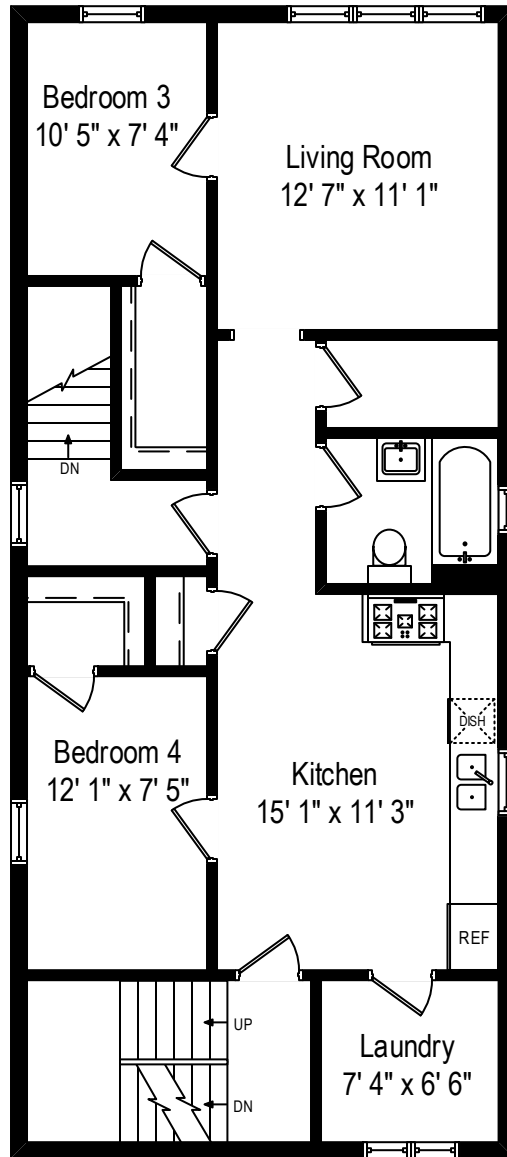

2055 W. 51<sup>st</sup> Street – Chicago, IL 60609

First Level

All dimensions are approximate. This plan is for marketing purposes only.

2055 W. 51<sup>st</sup> Street – Chicago, IL 60609

Second Level

2055 W. 51<sup>st</sup> Street – Chicago, IL 60609

Third Level

All dimensions are approximate. This plan is for marketing purposes only.