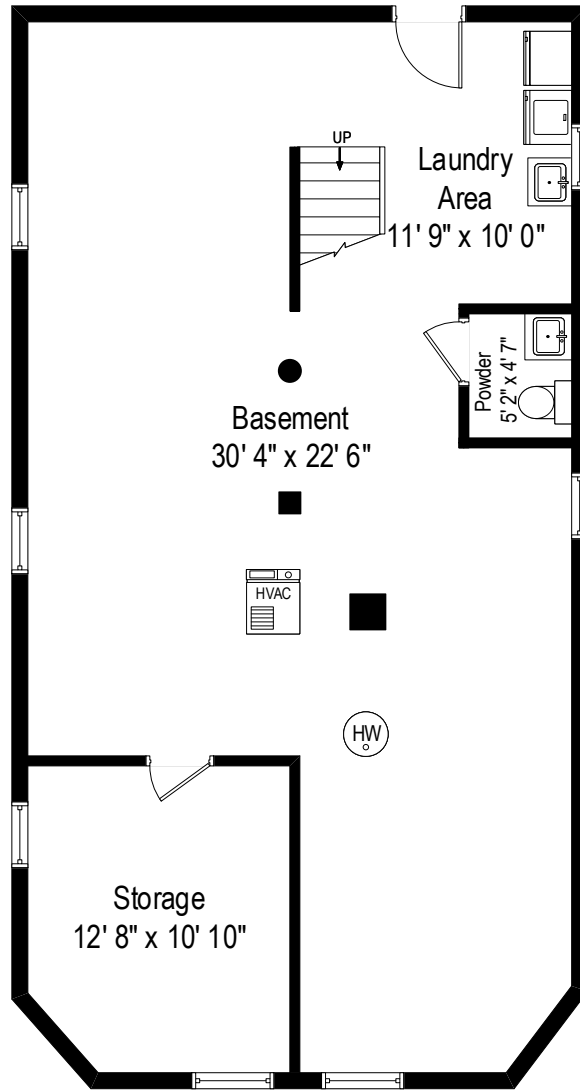

3016 Thayer St - Evanston, IL 60201

First Level

All dimensions are approximate. This plan is for marketing purposes only.

3016 Thayer St - Evanston, IL 60201

Second Level

3016 Thayer St - Evanston, IL 60201
Lower Level