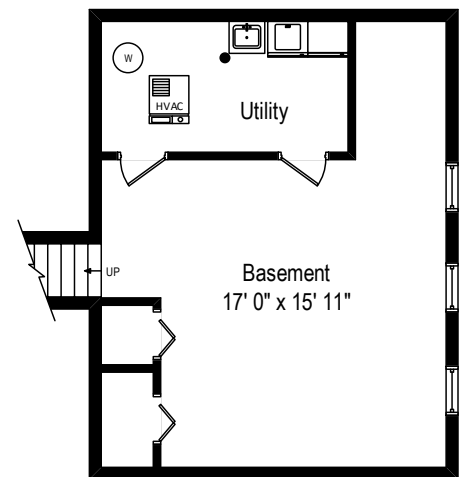

195 E. Oak Glen Drive – Bartlett, IL 60103

First Level

195 E. Oak Glen Drive – Bartlett, IL 60103

Second Level

All dimensions are approximate. This plan is for marketing purposes only.

195 E. Oak Glen Drive – Bartlett, IL 60103

Lower Level

All dimensions are approximate. This plan is for marketing purposes only.

First Level

Second Level

Lower Level

195 E. Oak Glen Drive – Bartlett, IL 60103