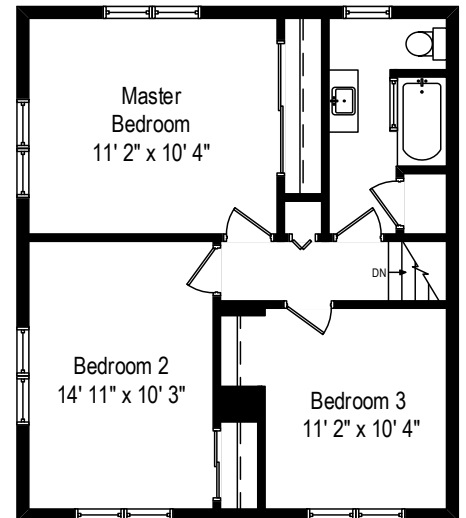

195 E. Oak Glen Drive – Bartlett, IL 60103

First Level

195 E. Oak Glen Drive – Bartlett, IL 60103

Second Level

All dimensions are approximate. This plan is for marketing purposes only.

195 E. Oak Glen Drive – Bartlett, IL 60103

Lower Level

All dimensions are approximate. This plan is for marketing purposes only.

First Level

Second Level

Lower Level

195 E. Oak Glen Drive – Bartlett, IL 60103