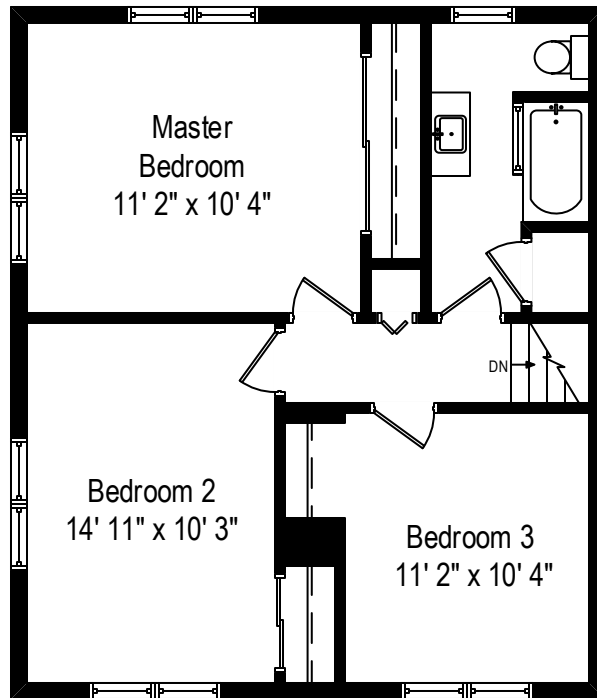

195 E. Oak Glen Drive – Bartlett, IL 60103

First Level

195 E. Oak Glen Drive – Bartlett, IL 60103

Second Level

All dimensions are approximate. This plan is for marketing purposes only.

195 E. Oak Glen Drive – Bartlett, IL 60103

Lower Level

All dimensions are approximate. This plan is for marketing purposes only.

First Level

Second Level

Lower Level

195 E. Oak Glen Drive – Bartlett, IL 60103