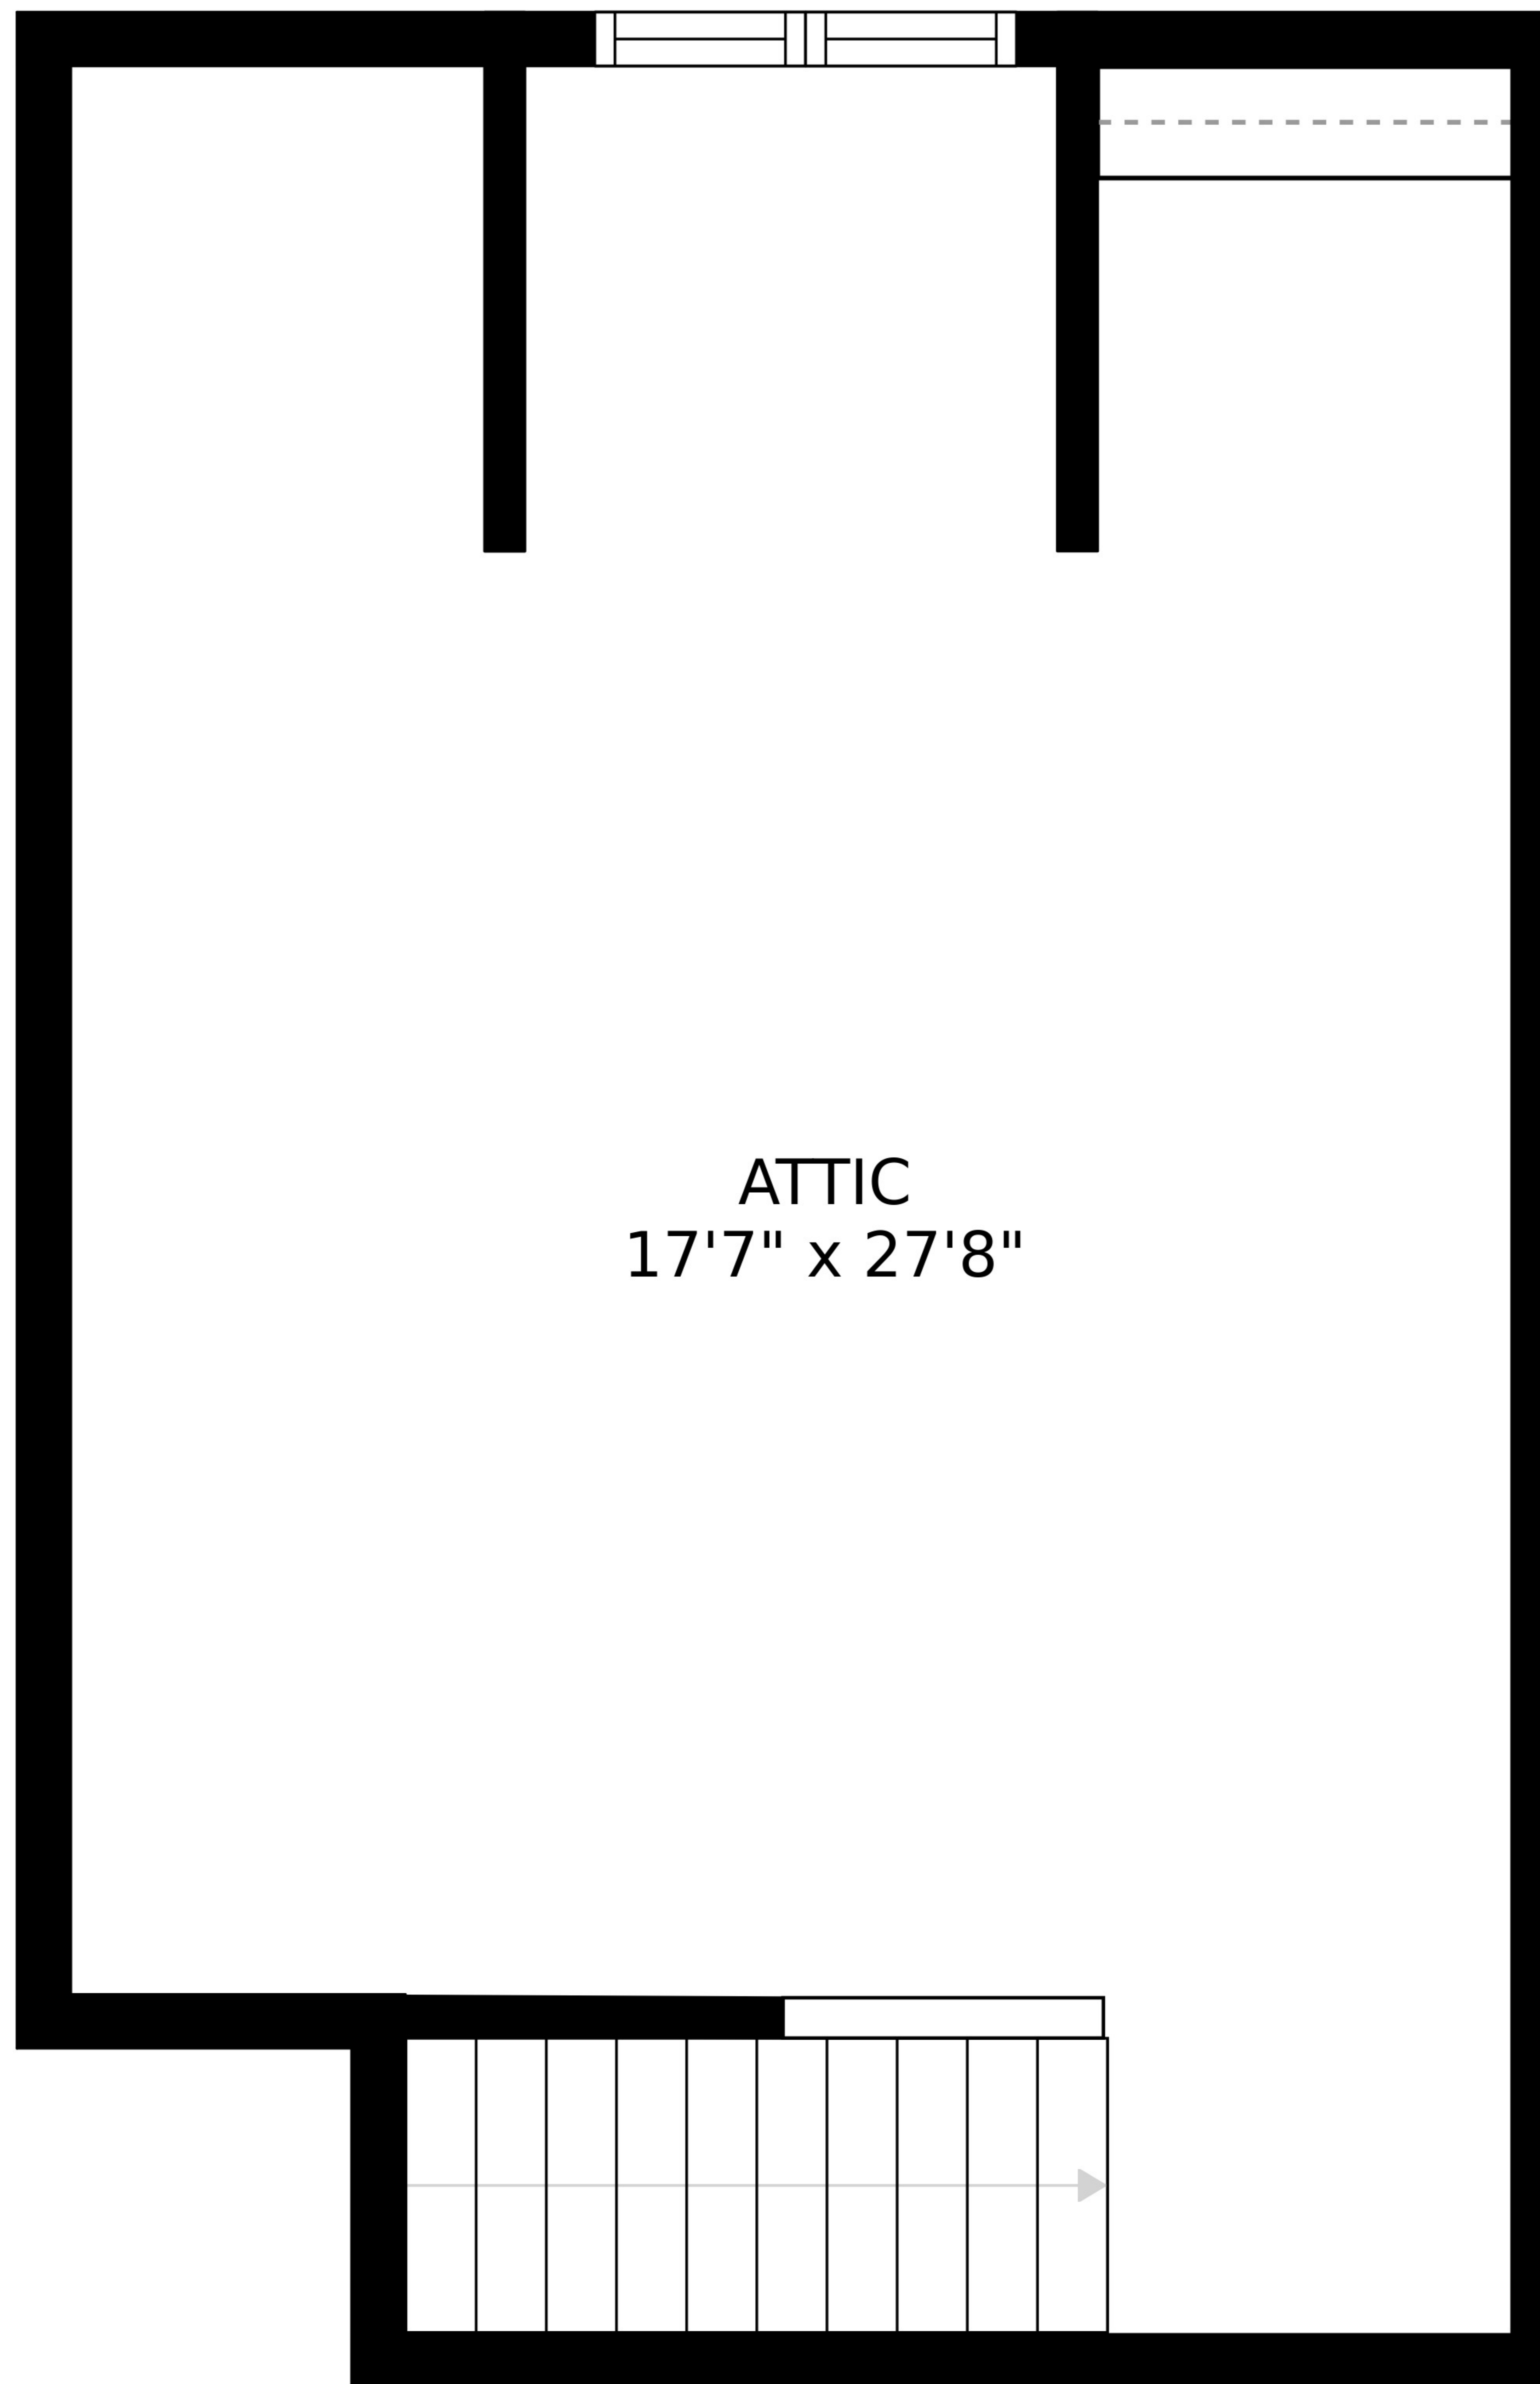

SIZES AND DIMENSIONS ARE APPROXIMATE, ACTUAL MAY VARY.

ATTIC  
17'7" x 27'8"

SIZES AND DIMENSIONS ARE APPROXIMATE, ACTUAL MAY VARY.

SIZES AND DIMENSIONS ARE APPROXIMATE, ACTUAL MAY VARY.

SIZES AND DIMENSIONS ARE APPROXIMATE, ACTUAL MAY VARY.

RECREATION ROOM  
44'9" x 26'0"

BATH  
5'2" x 8'5"

WET BAR  
21'5" x 11'9"

THEATRE ROOM  
12'1" x 20'6"