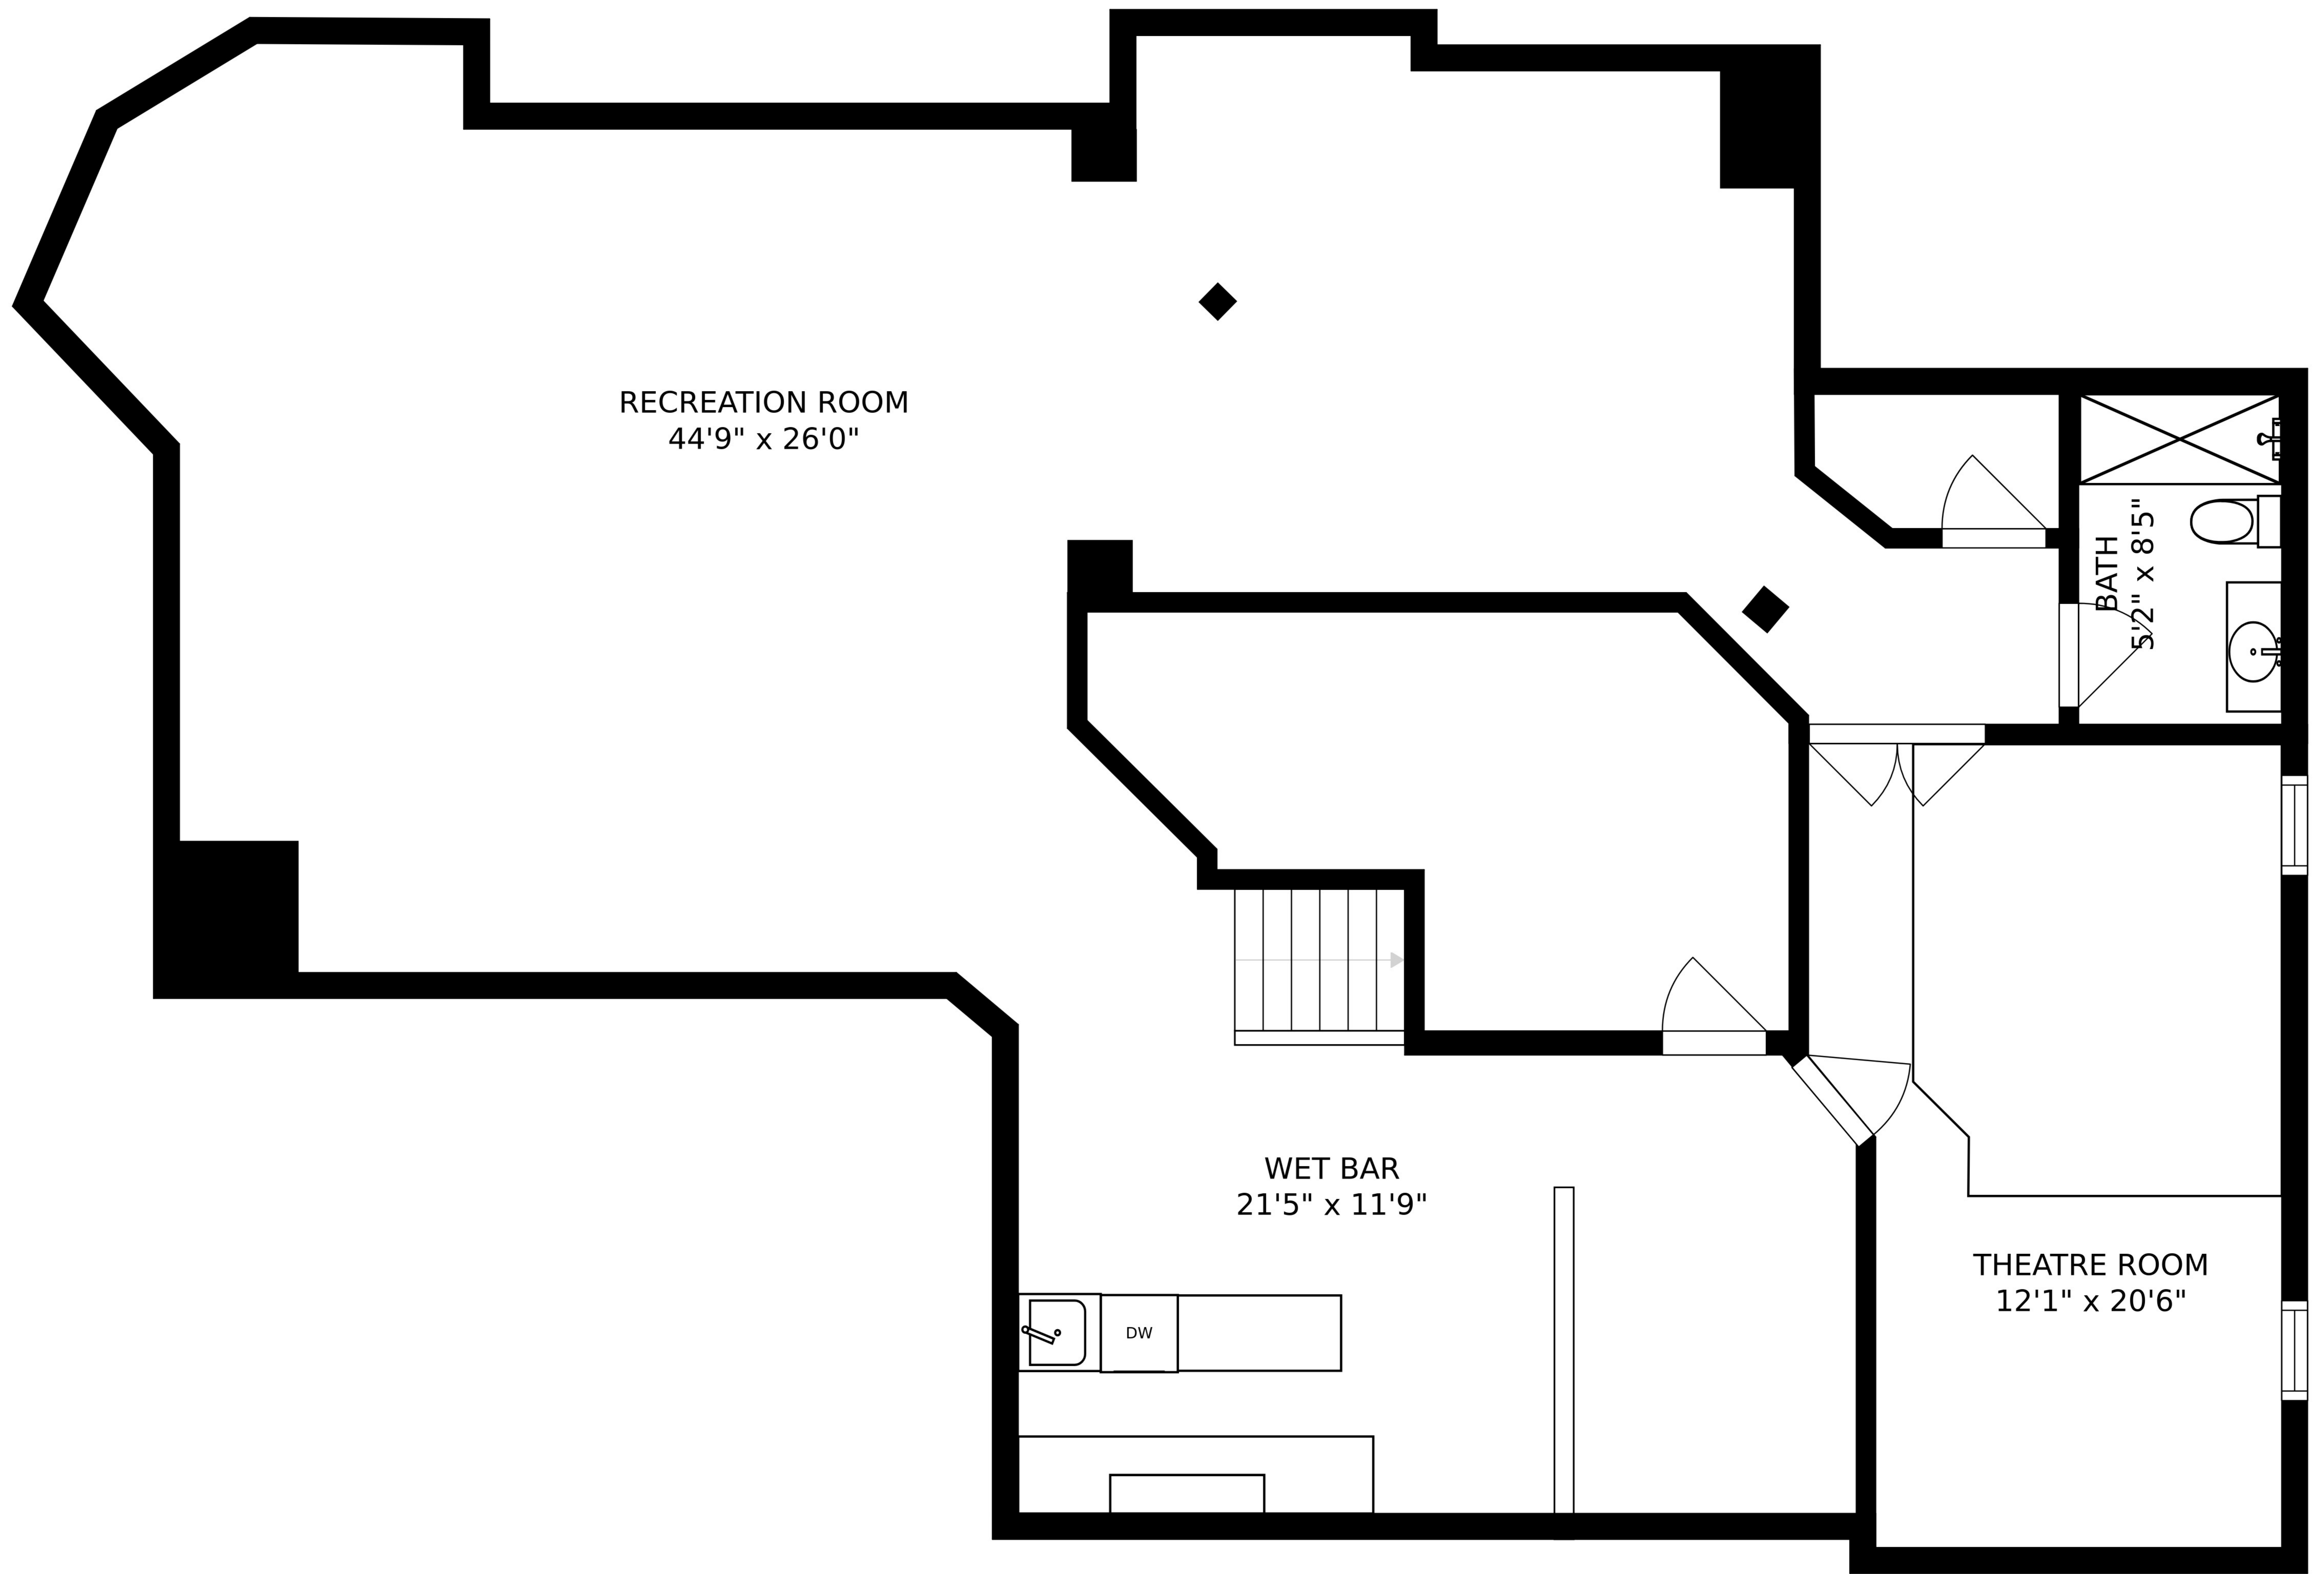

SIZES AND DIMENSIONS ARE APPROXIMATE, ACTUAL MAY VARY.

ATTIC  
17'7" x 27'8"

SIZES AND DIMENSIONS ARE APPROXIMATE, ACTUAL MAY VARY.

SIZES AND DIMENSIONS ARE APPROXIMATE, ACTUAL MAY VARY.

SIZES AND DIMENSIONS ARE APPROXIMATE, ACTUAL MAY VARY.

RECREATION ROOM  
44'9" x 26'0"

BATH  
5'2" x 8'5"

WET BAR  
21'5" x 11'9"

THEATRE ROOM  
12'1" x 20'6"