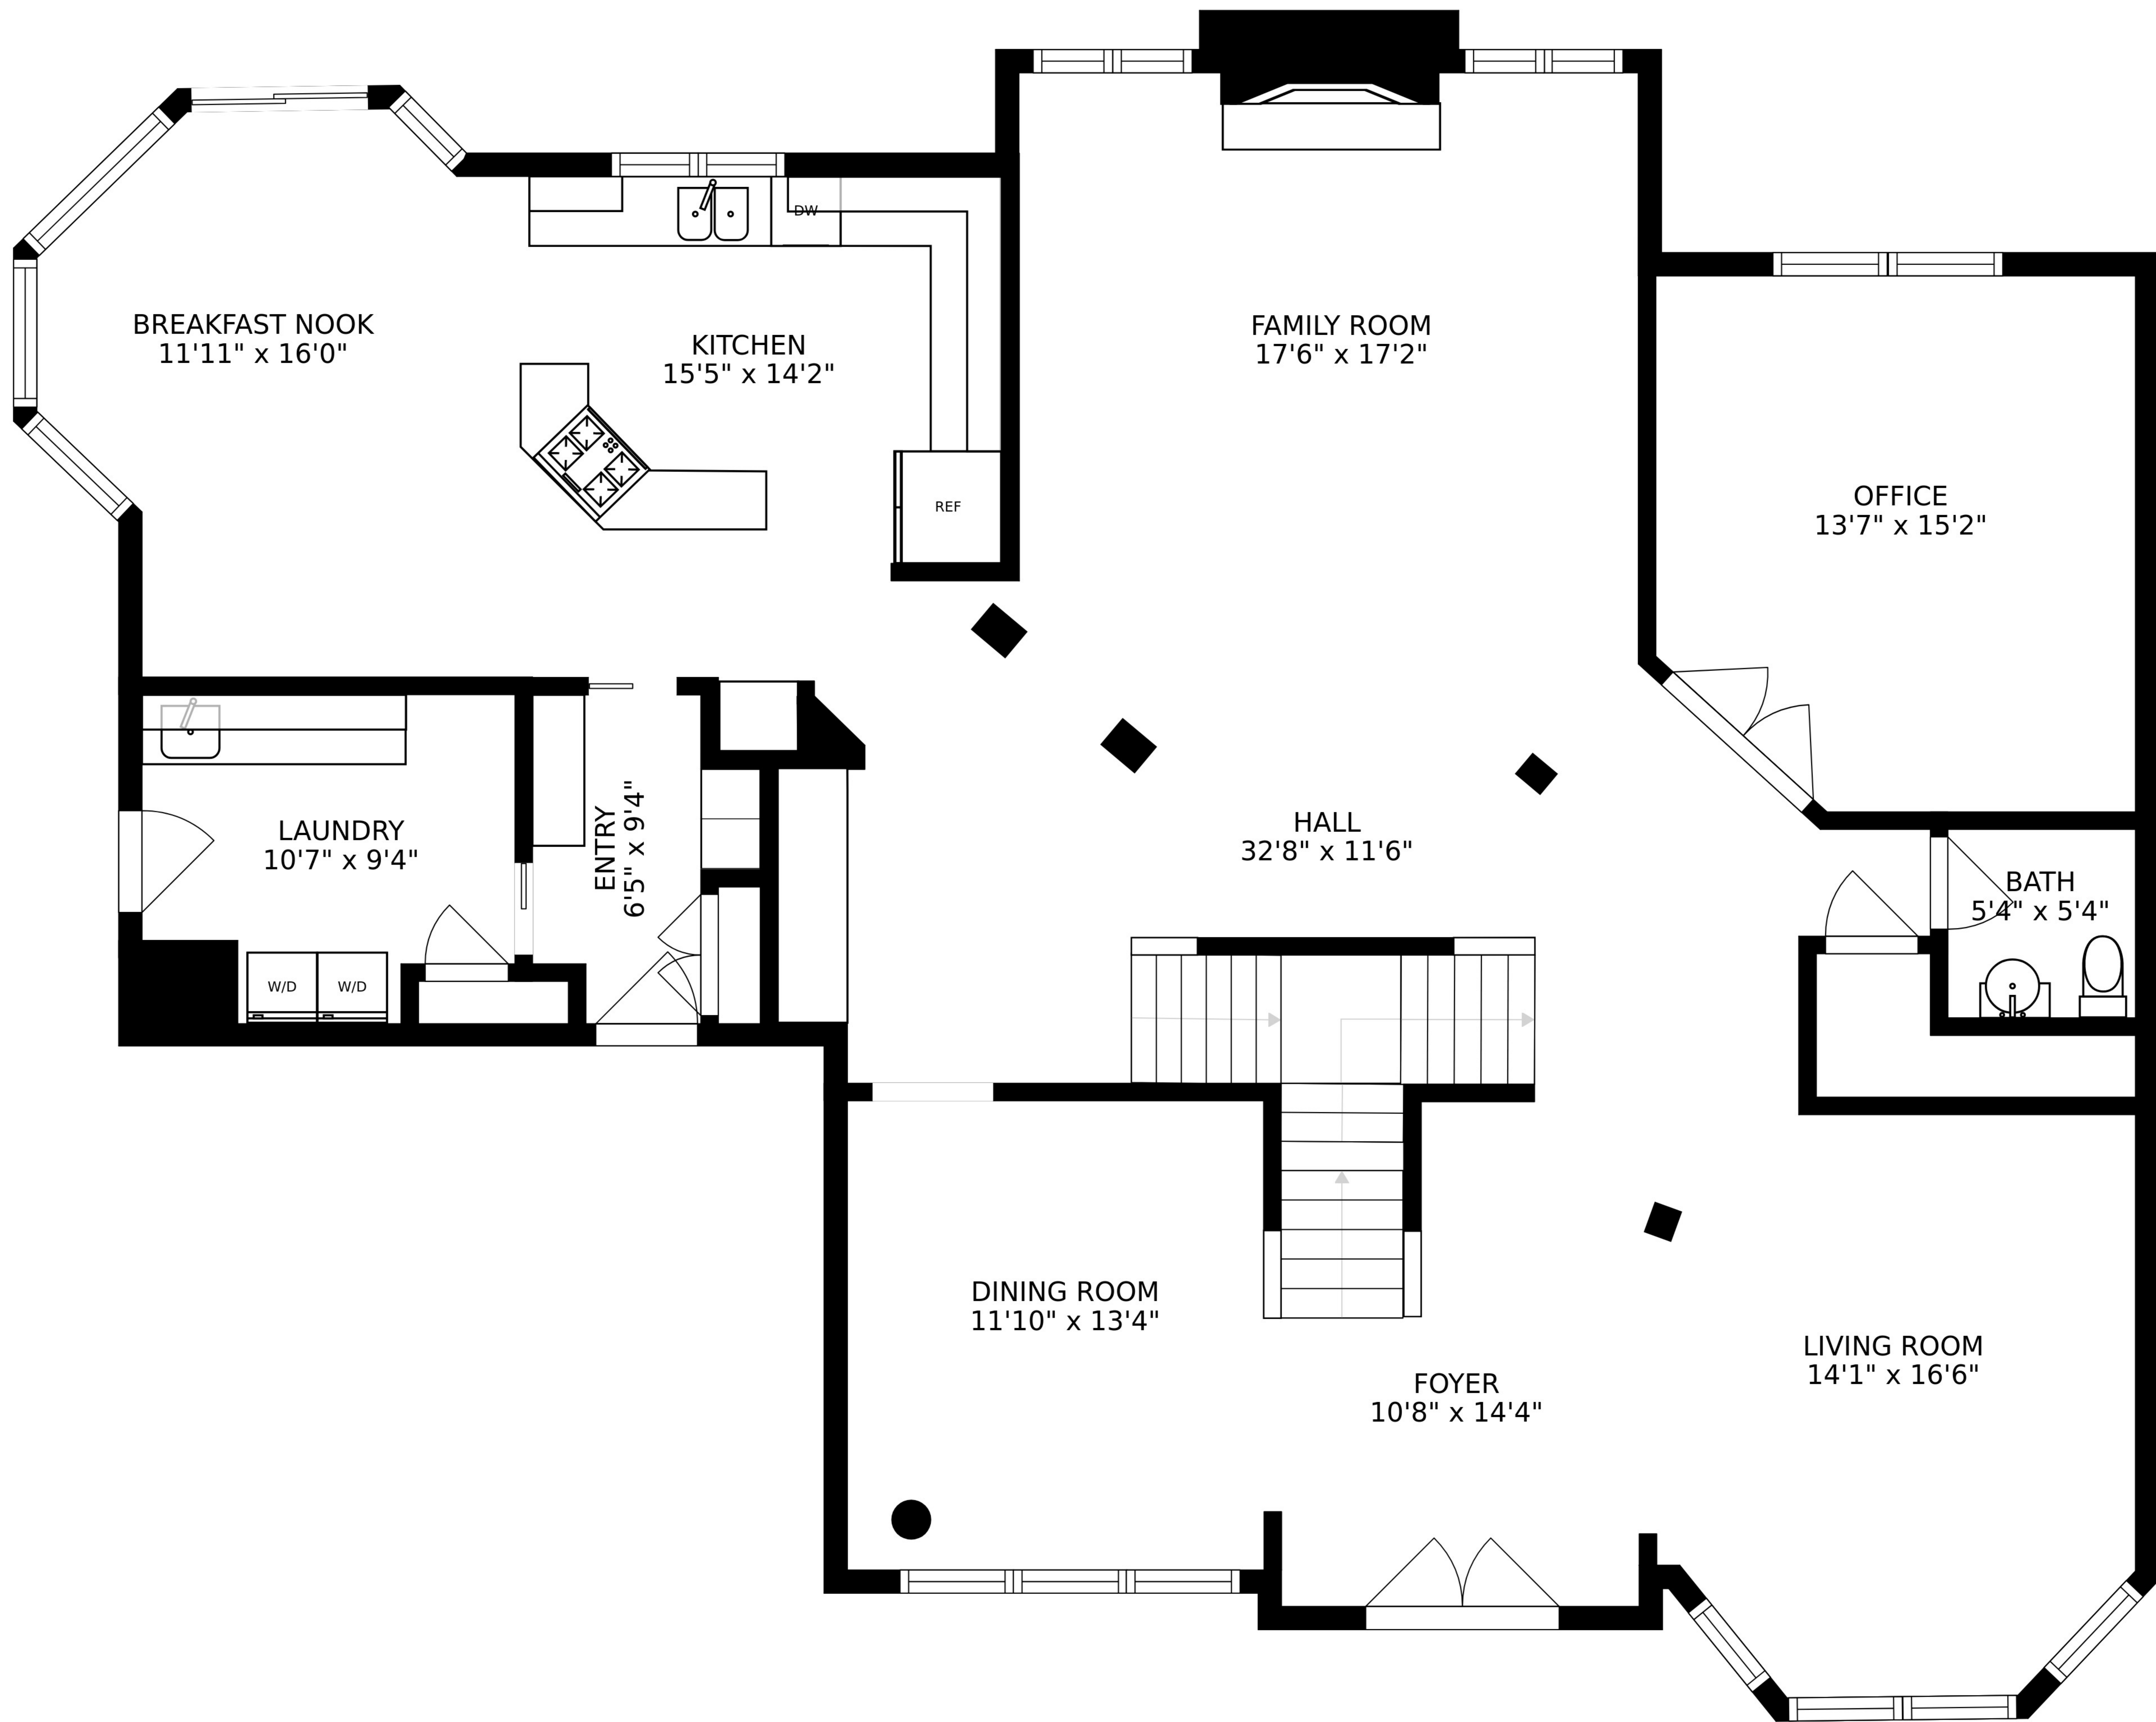

SIZES AND DIMENSIONS ARE APPROXIMATE, ACTUAL MAY VARY.

ATTIC  
17'7" x 27'8"

SIZES AND DIMENSIONS ARE APPROXIMATE, ACTUAL MAY VARY.

SIZES AND DIMENSIONS ARE APPROXIMATE, ACTUAL MAY VARY.

SIZES AND DIMENSIONS ARE APPROXIMATE, ACTUAL MAY VARY.

RECREATION ROOM  
44'9" x 26'0"

BATH  
5'2" x 8'5"

WET BAR  
21'5" x 11'9"

THEATRE ROOM  
12'1" x 20'6"