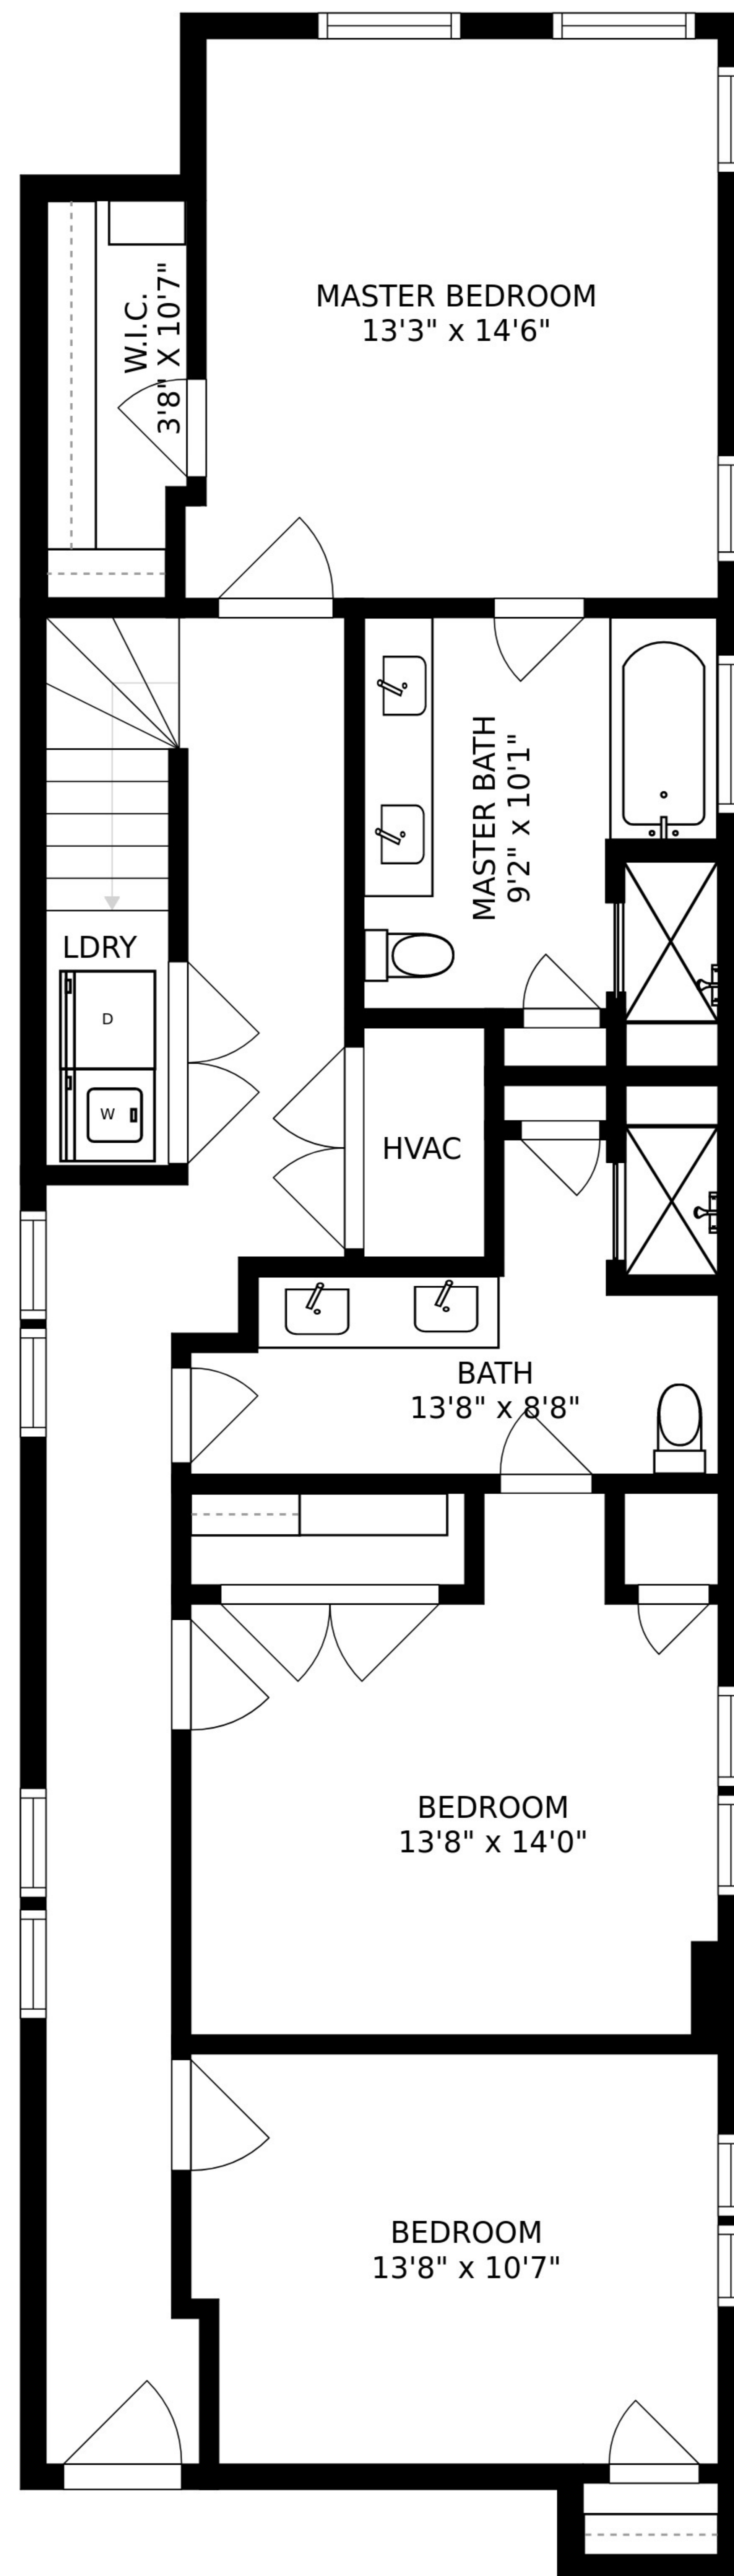

FLOOR 1

FLOOR 2

FLOOR 3

SIZES AND DIMENSIONS ARE APPROXIMATE, ACTUAL MAY VARY.

GARAGE ROOFDECK
23'6" x 21'4"

SIZES AND DIMENSIONS ARE APPROXIMATE, ACTUAL MAY VARY.

SIZES AND DIMENSIONS ARE APPROXIMATE, ACTUAL MAY VARY.

SIZES AND DIMENSIONS ARE APPROXIMATE, ACTUAL MAY VARY.