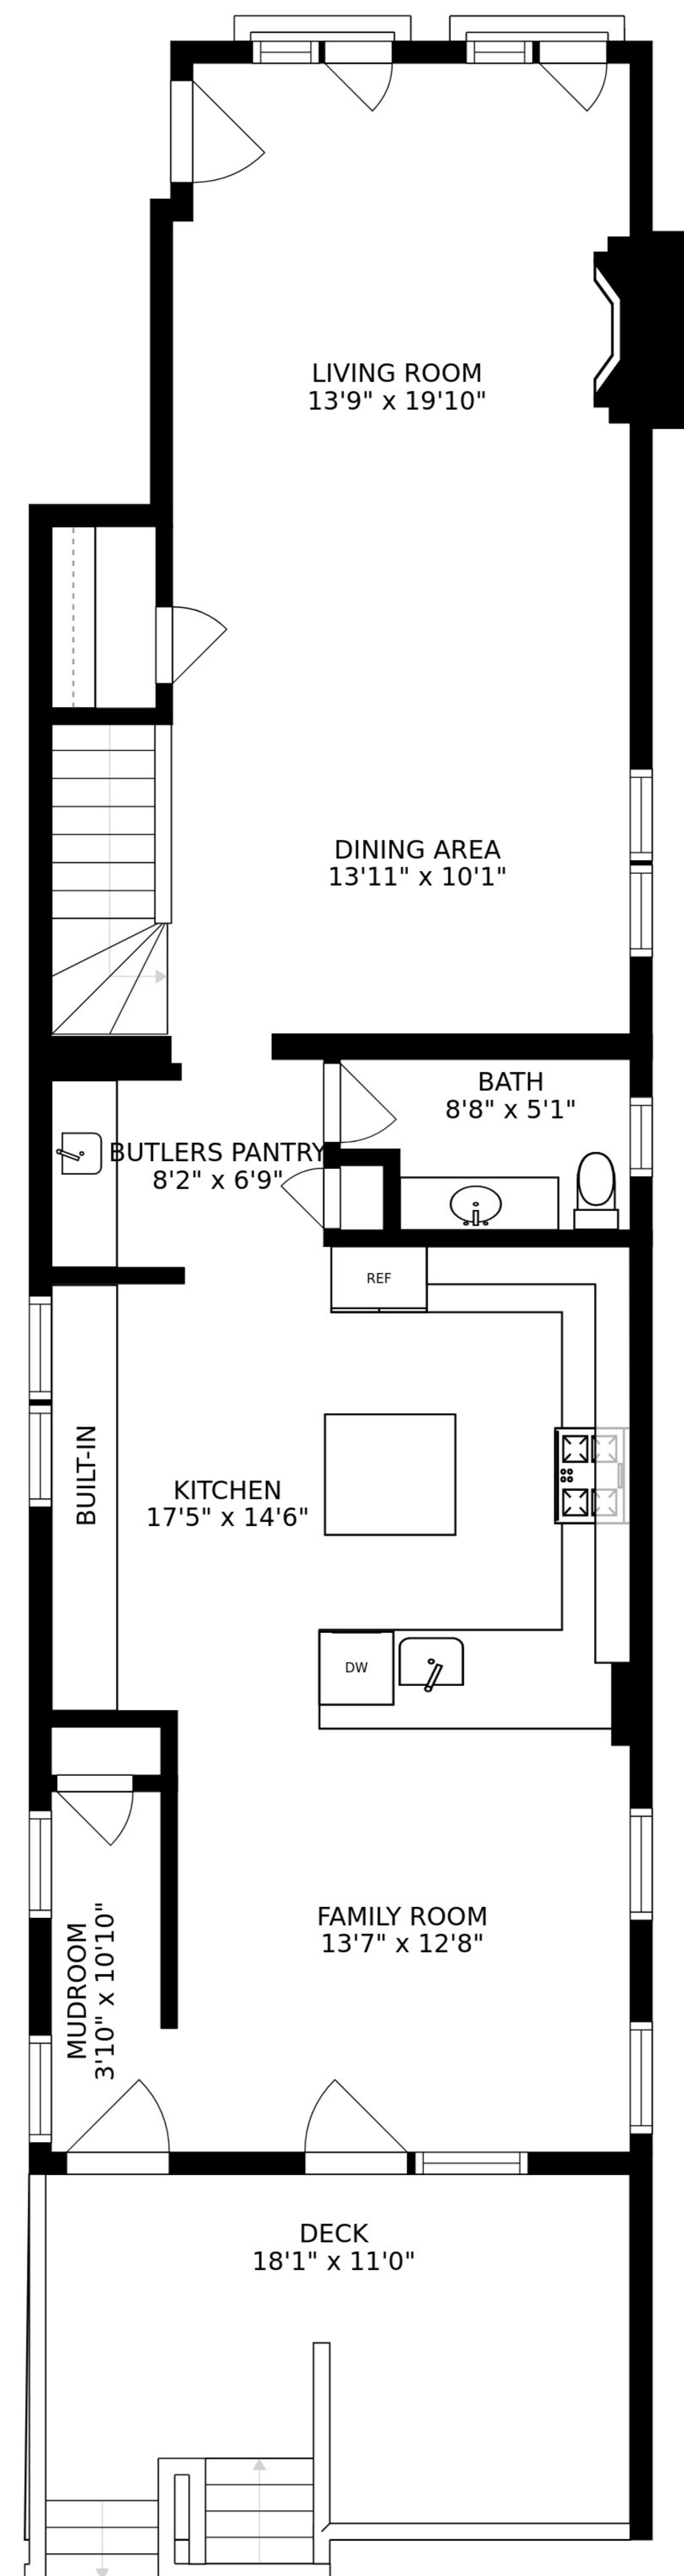

FLOOR 1

FLOOR 2

FLOOR 3

SIZES AND DIMENSIONS ARE APPROXIMATE, ACTUAL MAY VARY.

GARAGE ROOFDECK
23'6" x 21'4"

SIZES AND DIMENSIONS ARE APPROXIMATE, ACTUAL MAY VARY.

SIZES AND DIMENSIONS ARE APPROXIMATE, ACTUAL MAY VARY.

SIZES AND DIMENSIONS ARE APPROXIMATE, ACTUAL MAY VARY.