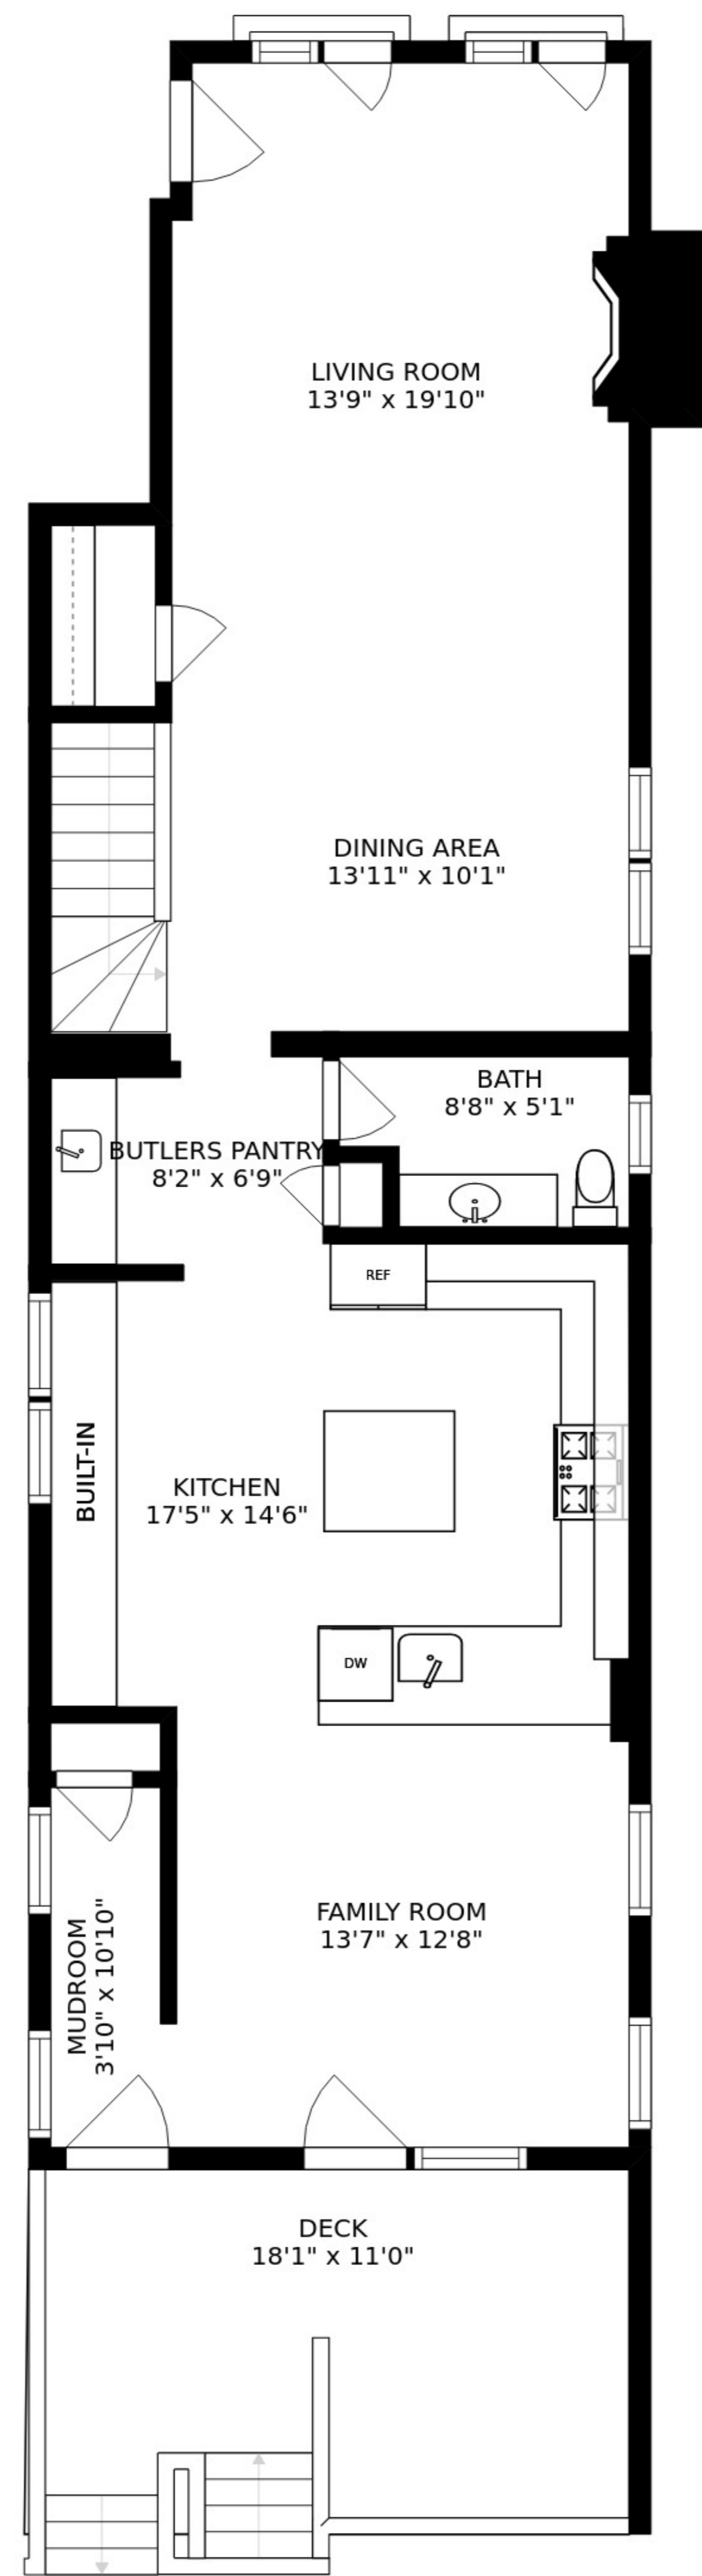

FLOOR 1

FLOOR 2

FLOOR 3

SIZES AND DIMENSIONS ARE APPROXIMATE, ACTUAL MAY VARY.

GARAGE ROOFDECK
23'6" x 21'4"

SIZES AND DIMENSIONS ARE APPROXIMATE, ACTUAL MAY VARY.

SIZES AND DIMENSIONS ARE APPROXIMATE, ACTUAL MAY VARY.

SIZES AND DIMENSIONS ARE APPROXIMATE, ACTUAL MAY VARY.