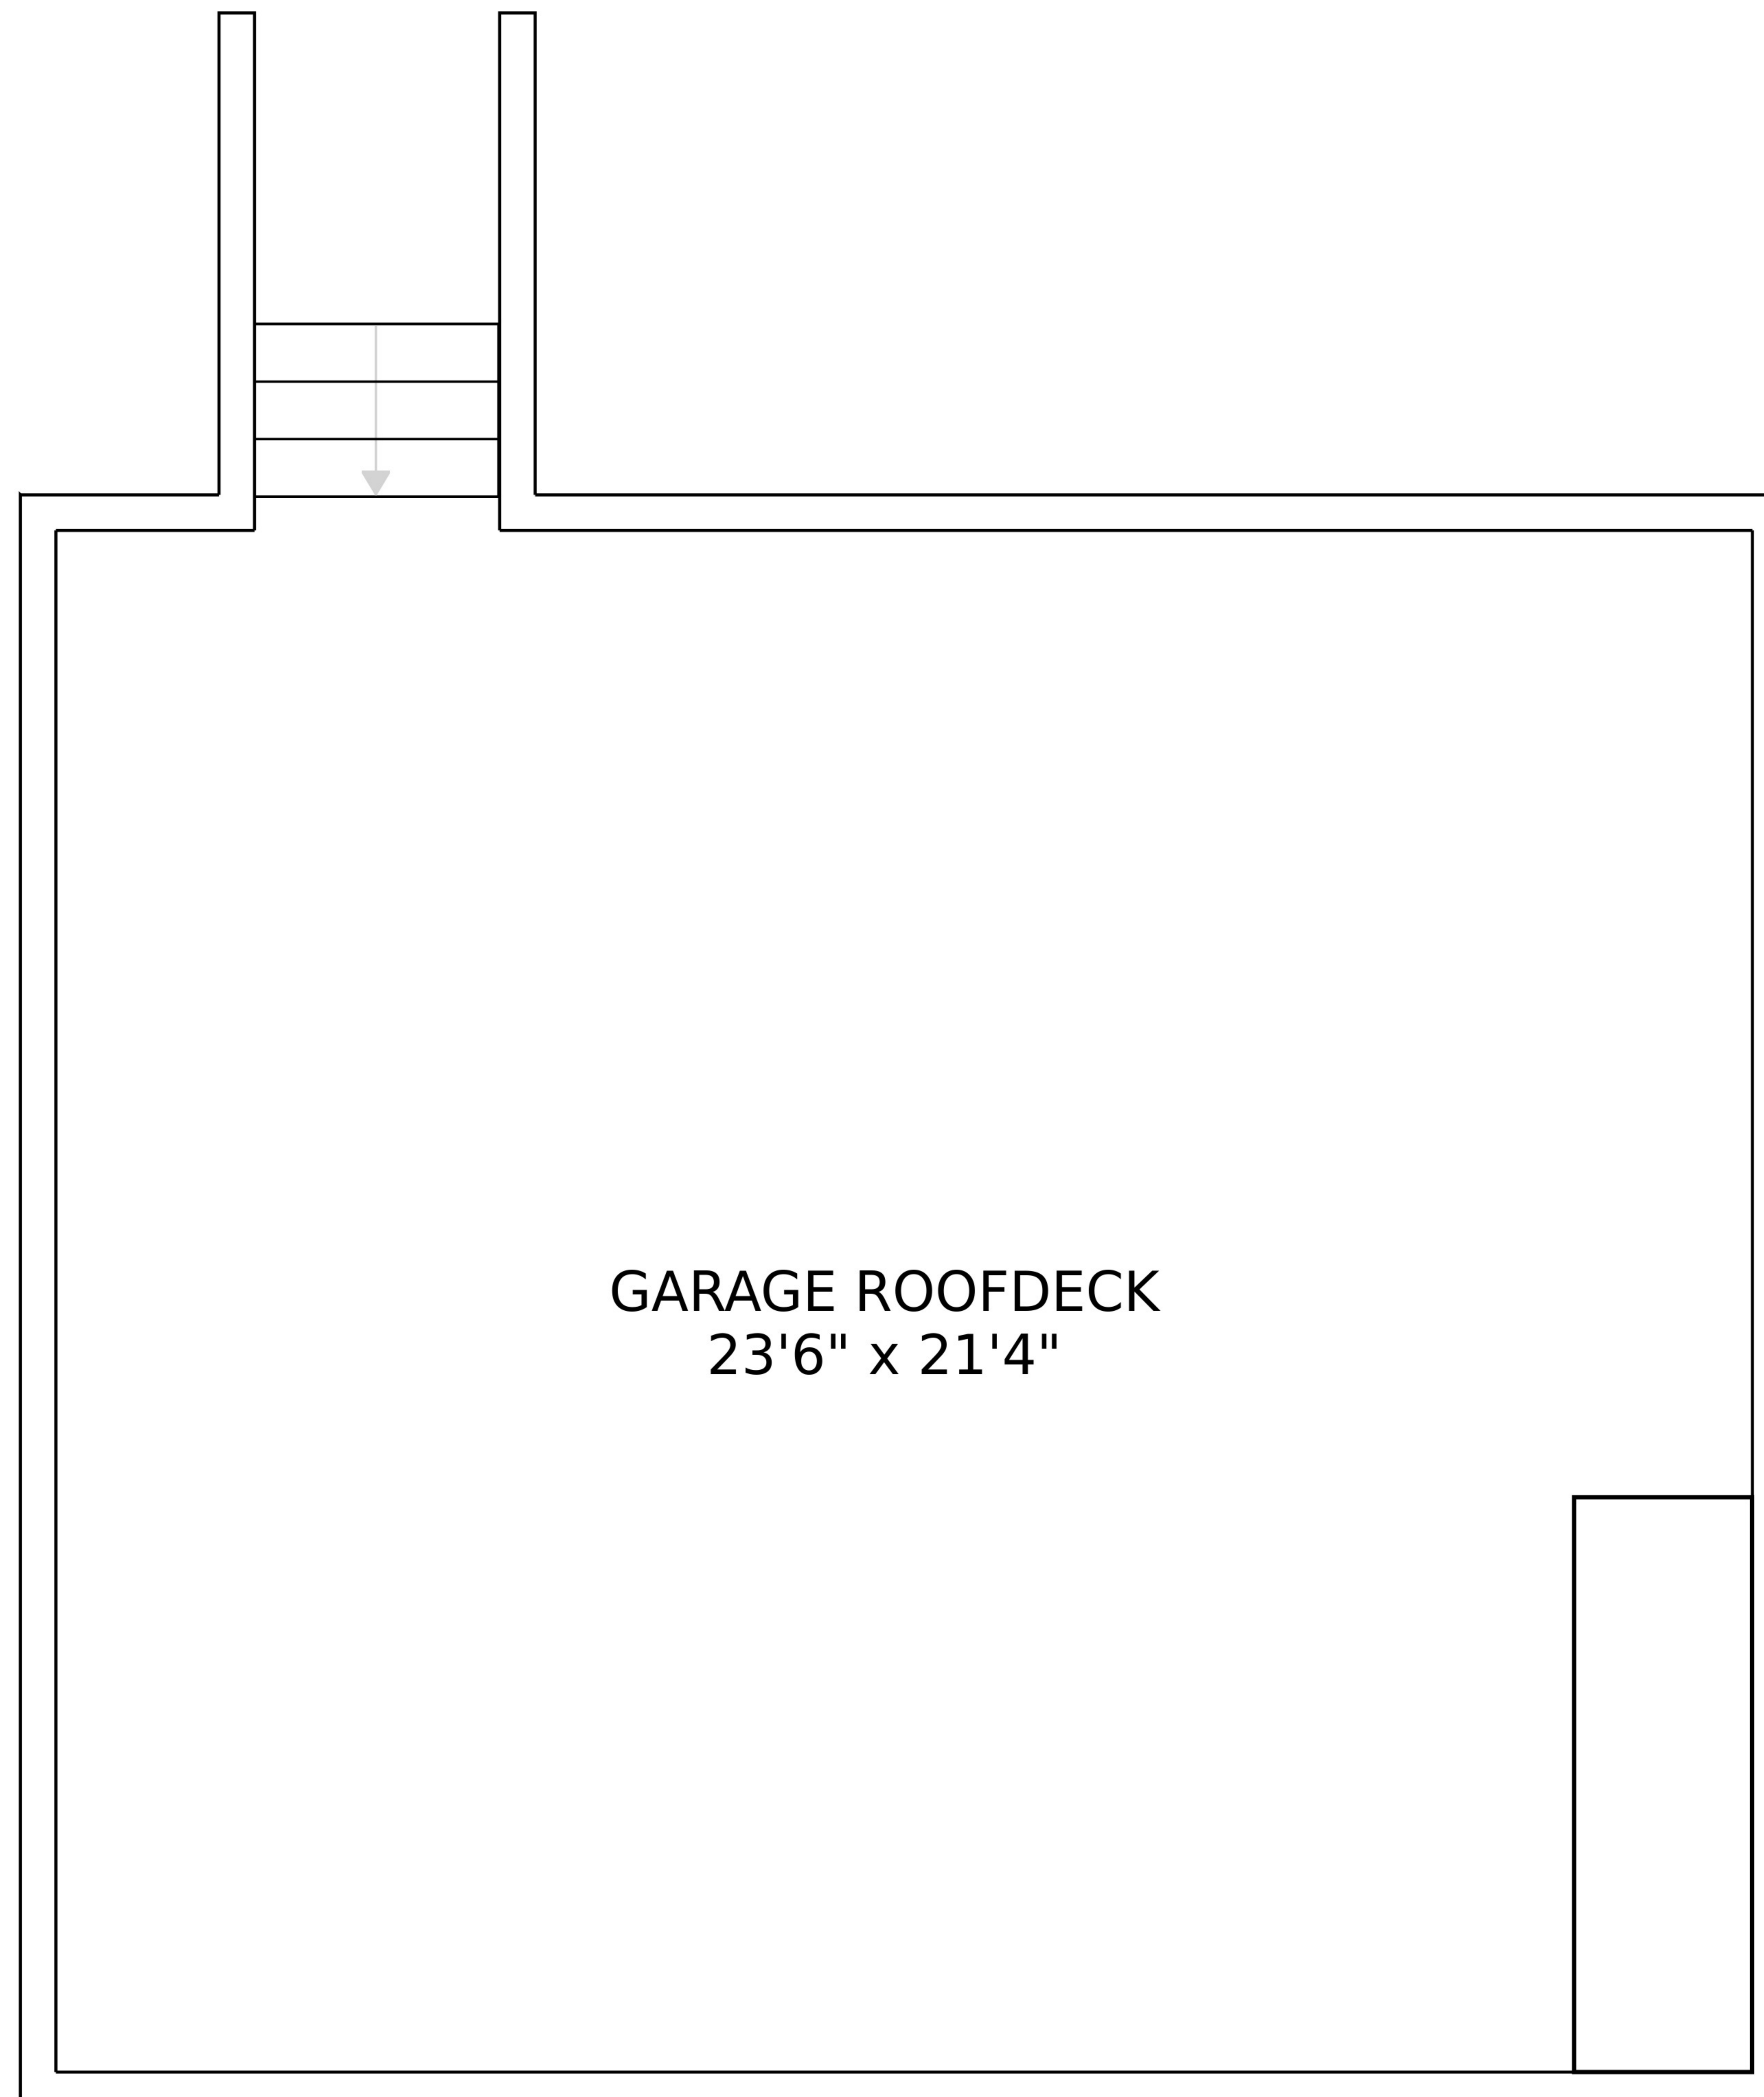

FLOOR 1

FLOOR 2

FLOOR 3

SIZES AND DIMENSIONS ARE APPROXIMATE, ACTUAL MAY VARY.

GARAGE ROOFDECK
23'6" x 21'4"

SIZES AND DIMENSIONS ARE APPROXIMATE, ACTUAL MAY VARY.

SIZES AND DIMENSIONS ARE APPROXIMATE, ACTUAL MAY VARY.

SIZES AND DIMENSIONS ARE APPROXIMATE, ACTUAL MAY VARY.