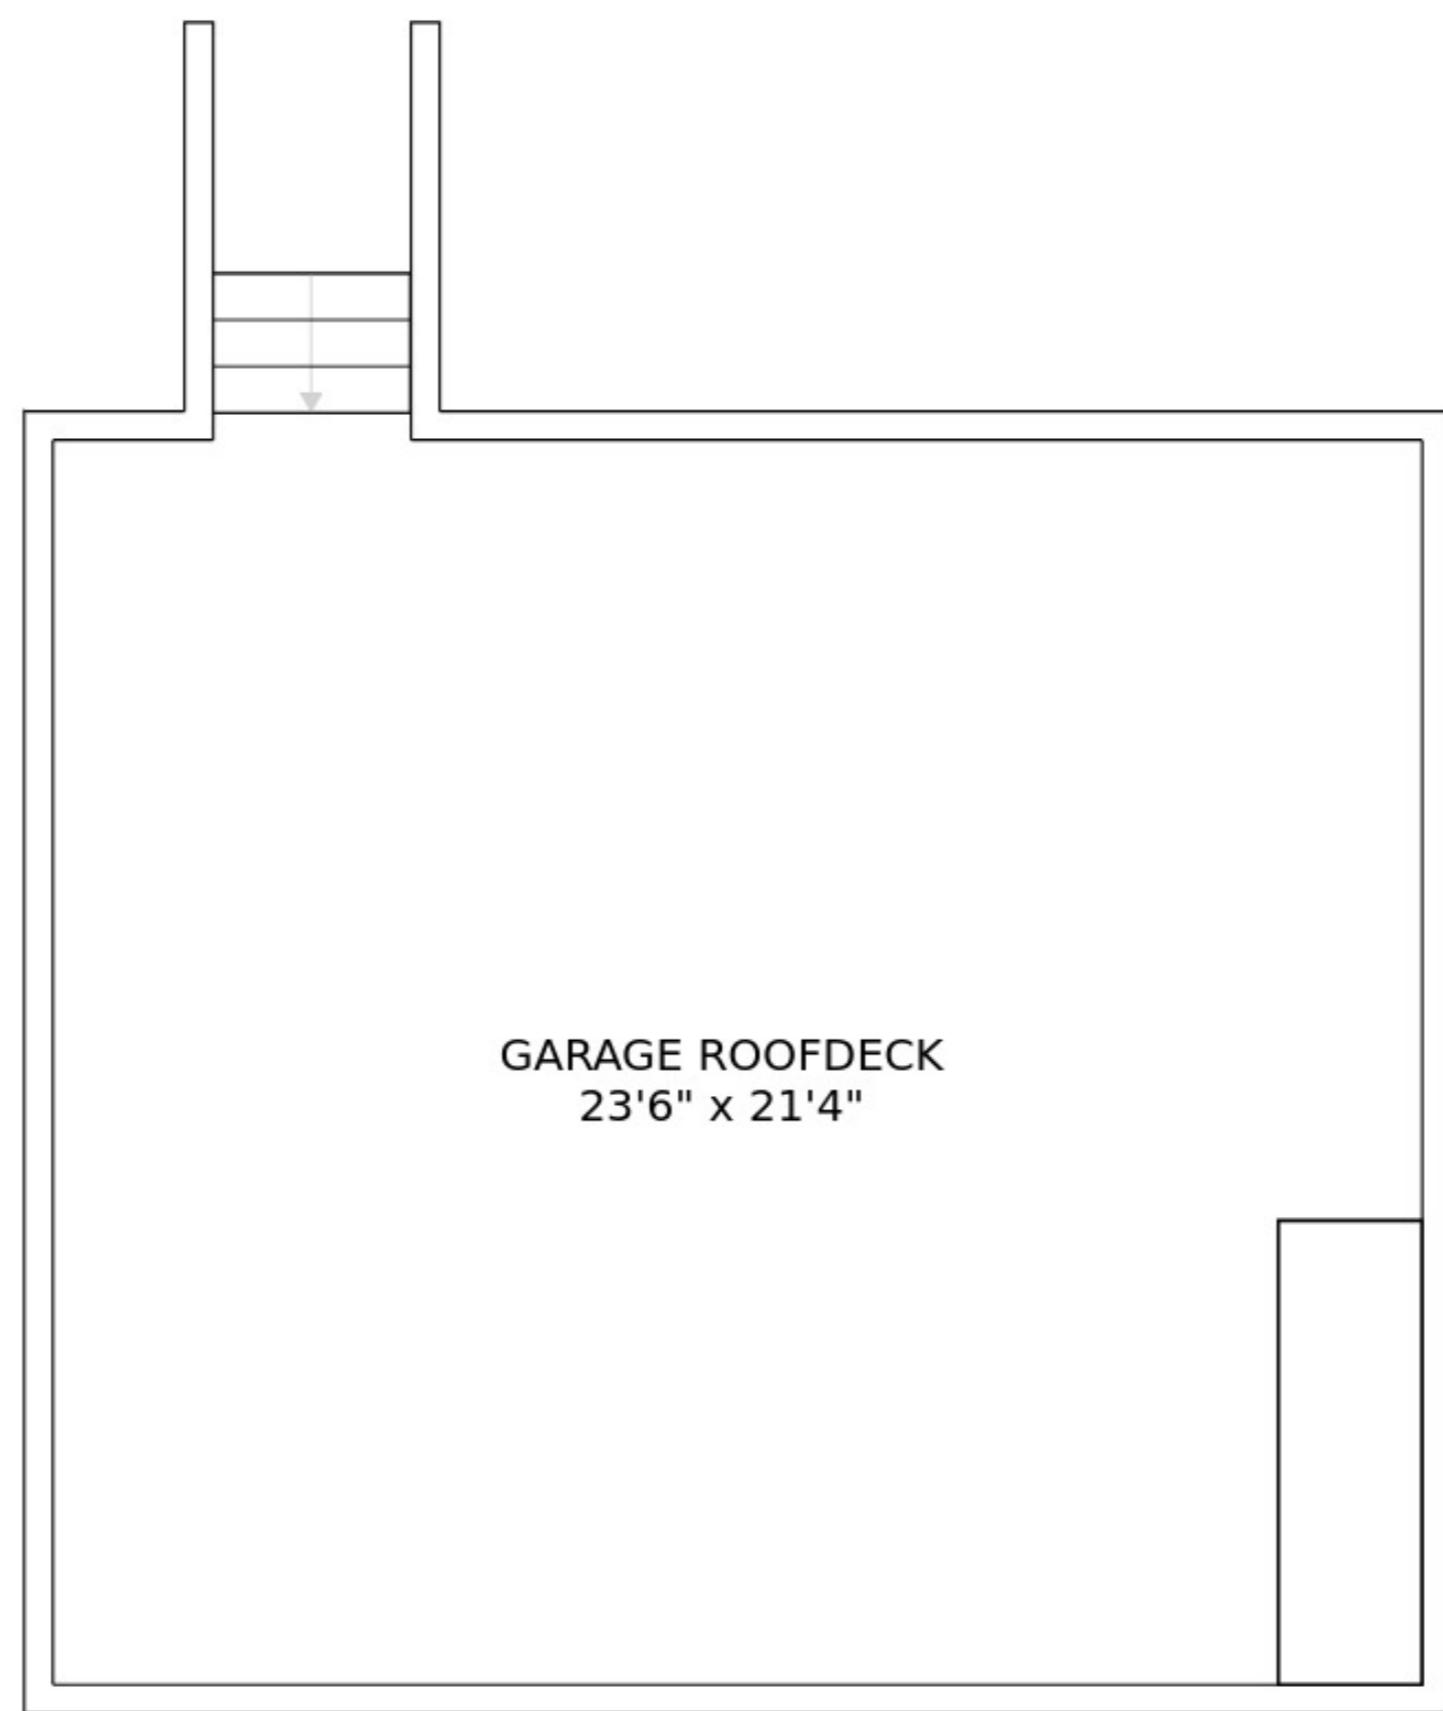

FLOOR 1

FLOOR 2

FLOOR 3

SIZES AND DIMENSIONS ARE APPROXIMATE, ACTUAL MAY VARY.

GARAGE ROOFDECK
23'6" x 21'4"

SIZES AND DIMENSIONS ARE APPROXIMATE, ACTUAL MAY VARY.

SIZES AND DIMENSIONS ARE APPROXIMATE, ACTUAL MAY VARY.

SIZES AND DIMENSIONS ARE APPROXIMATE, ACTUAL MAY VARY.