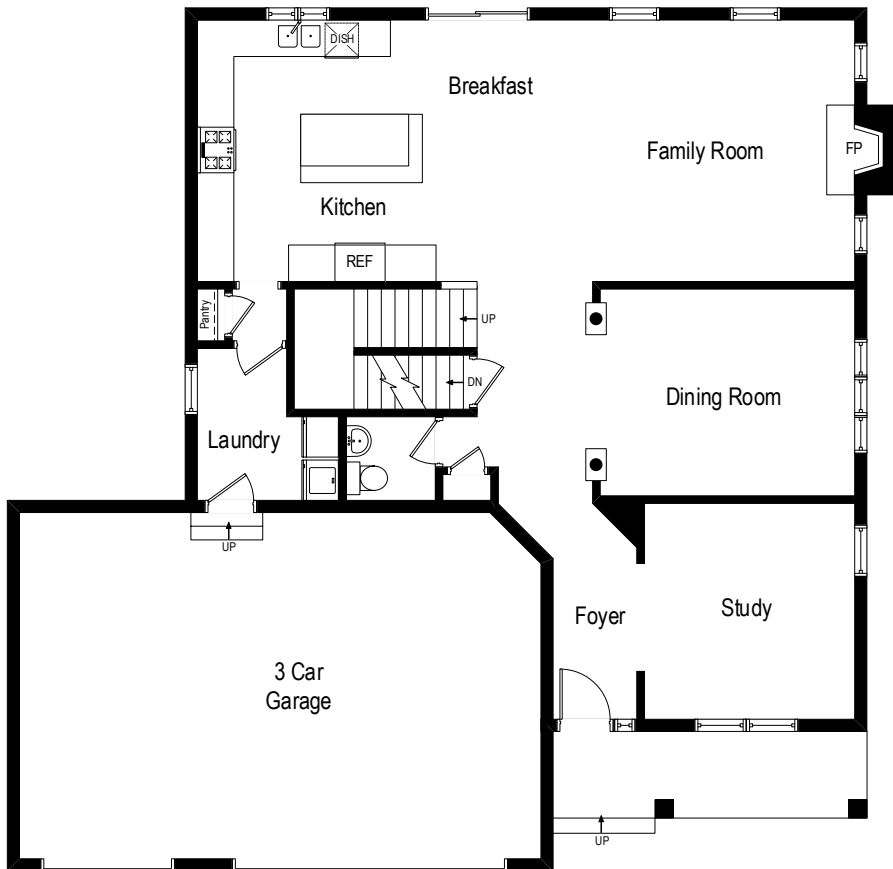

336 W. Helen Hwy - Palatine, IL 60067

First Level

336 W. Helen Hwy - Palatine, IL 60067

Second Level

All dimensions are approximate. This plan is for marketing purposes only.

Second Level

First Level

336 W. Helen Hwy - Palatine, IL 60067