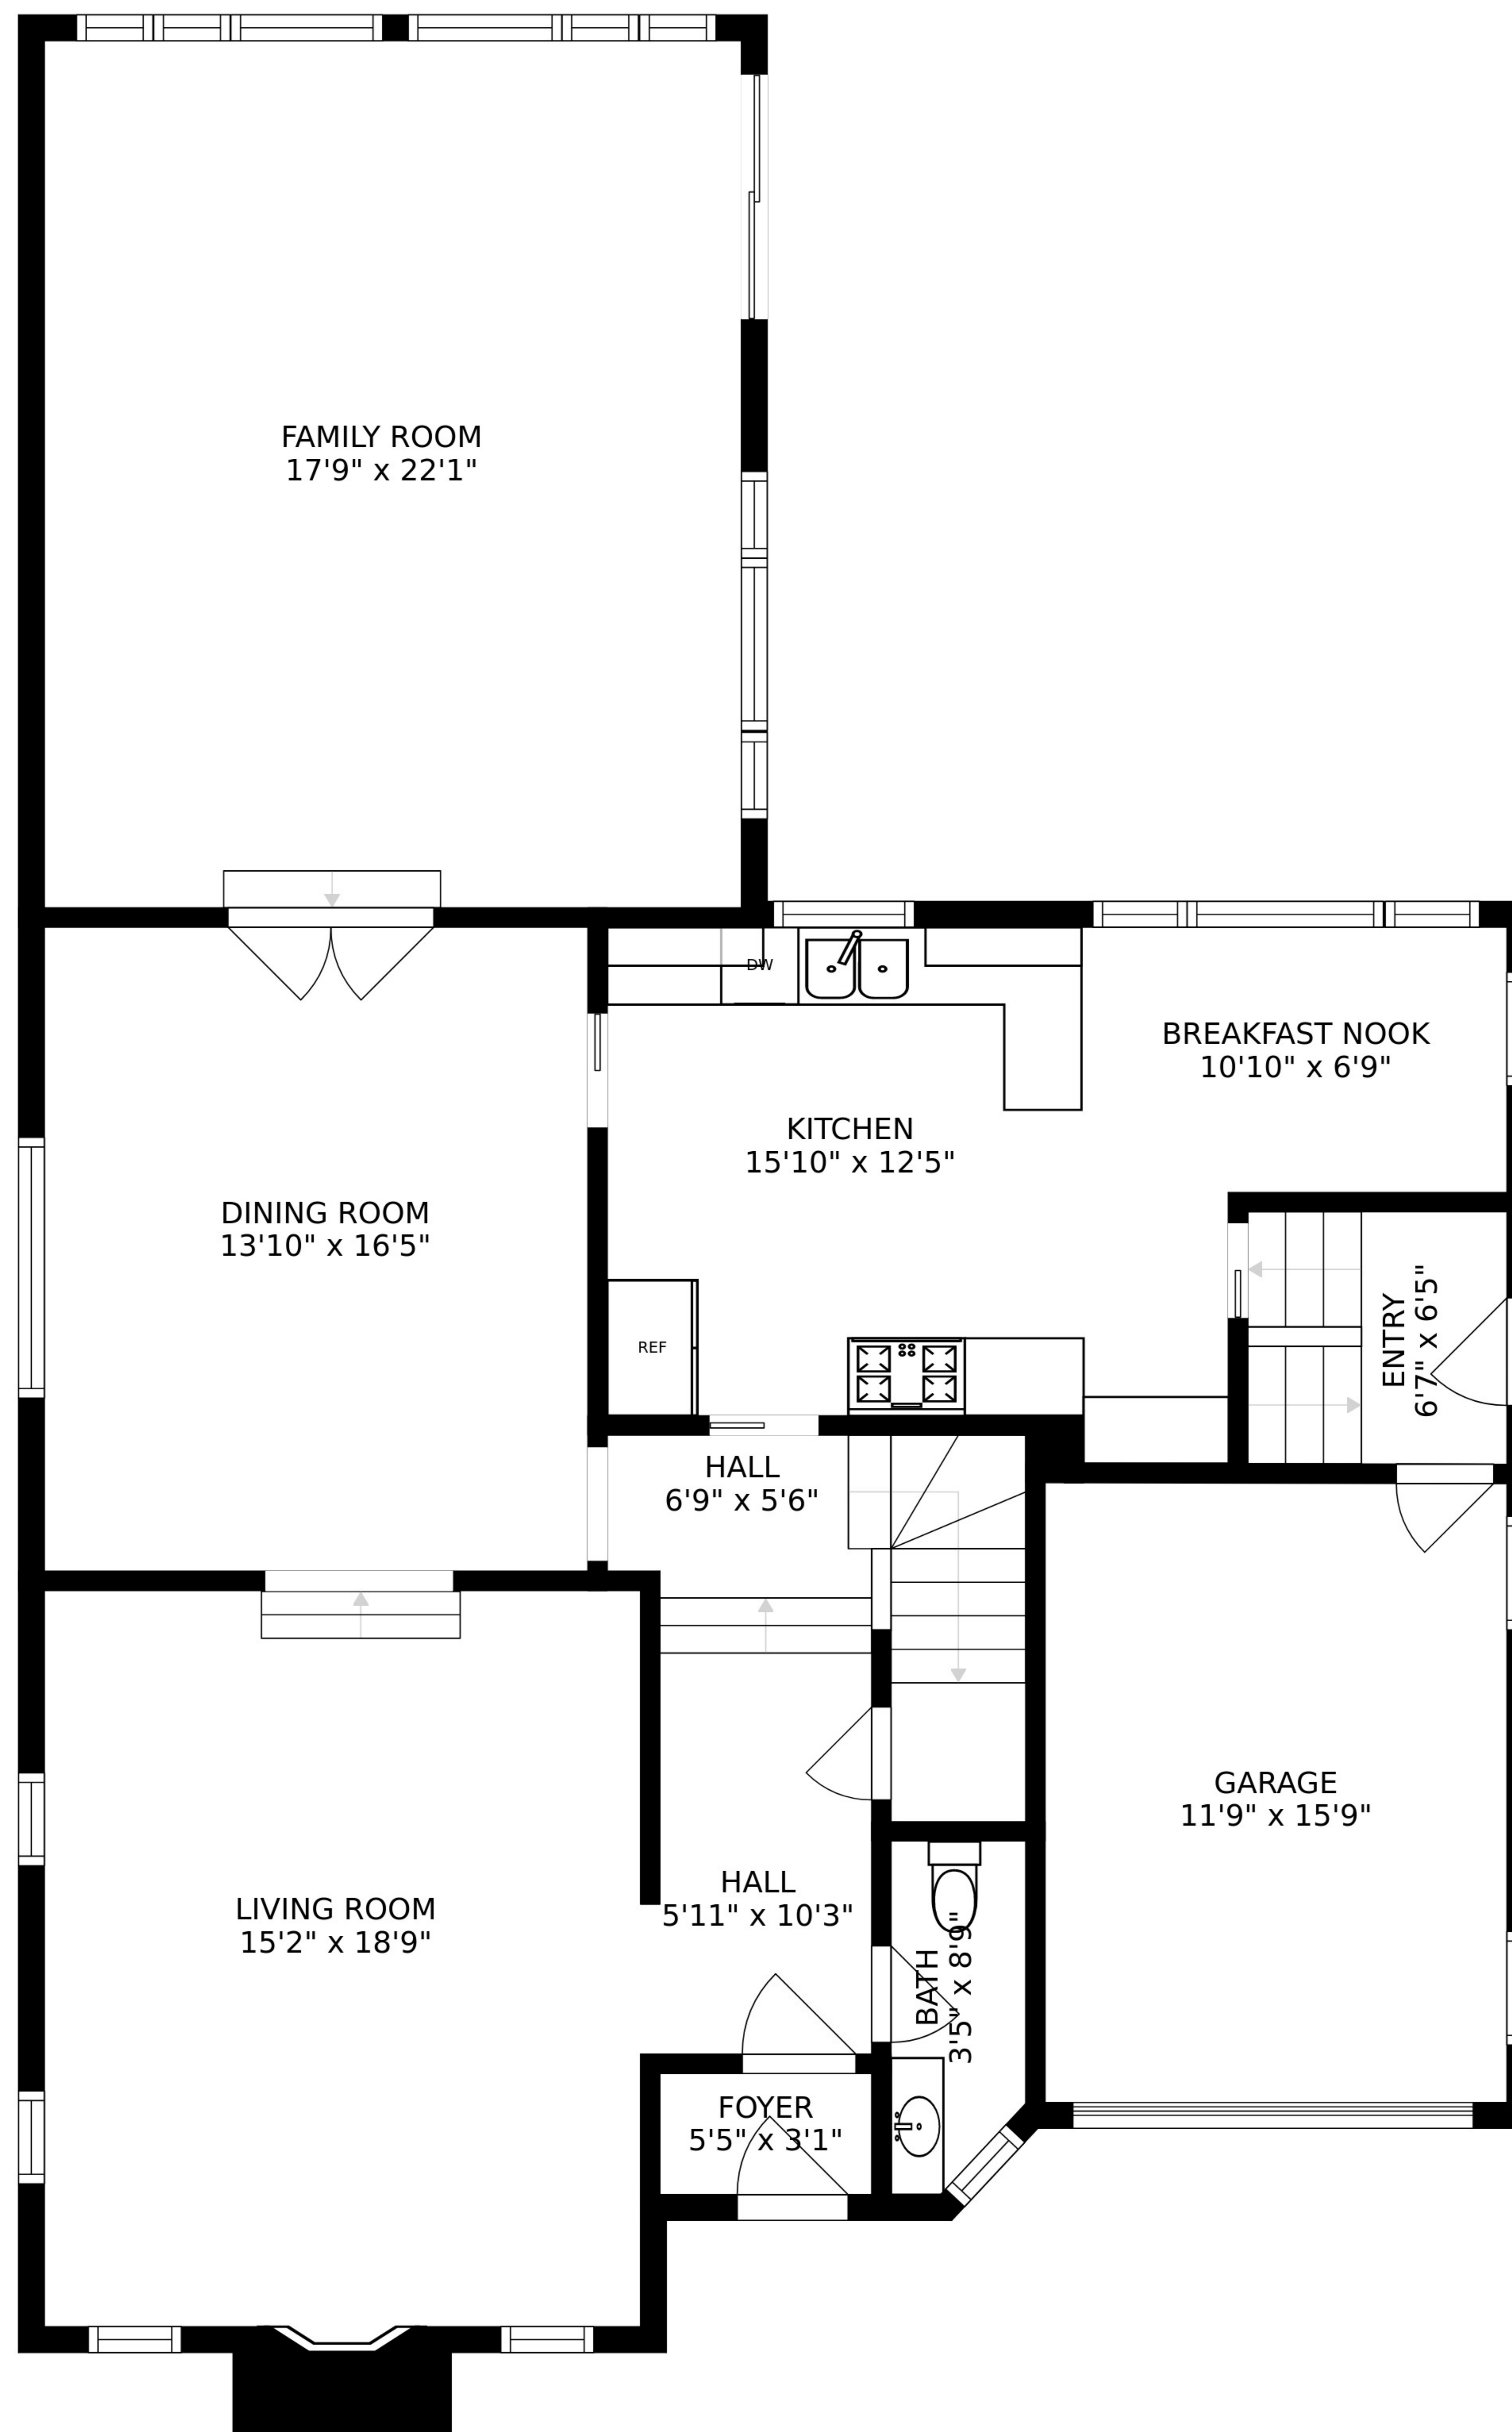

SIZES AND DIMENSIONS ARE APPROXIMATE, ACTUAL MAY VARY.

SIZES AND DIMENSIONS ARE APPROXIMATE, ACTUAL MAY VARY.

SIZES AND DIMENSIONS ARE APPROXIMATE, ACTUAL MAY VARY.

SIZES AND DIMENSIONS ARE APPROXIMATE, ACTUAL MAY VARY.

UTILITIES

BASEMENT
37'3" x 23'9"

18'8" x 10'10"