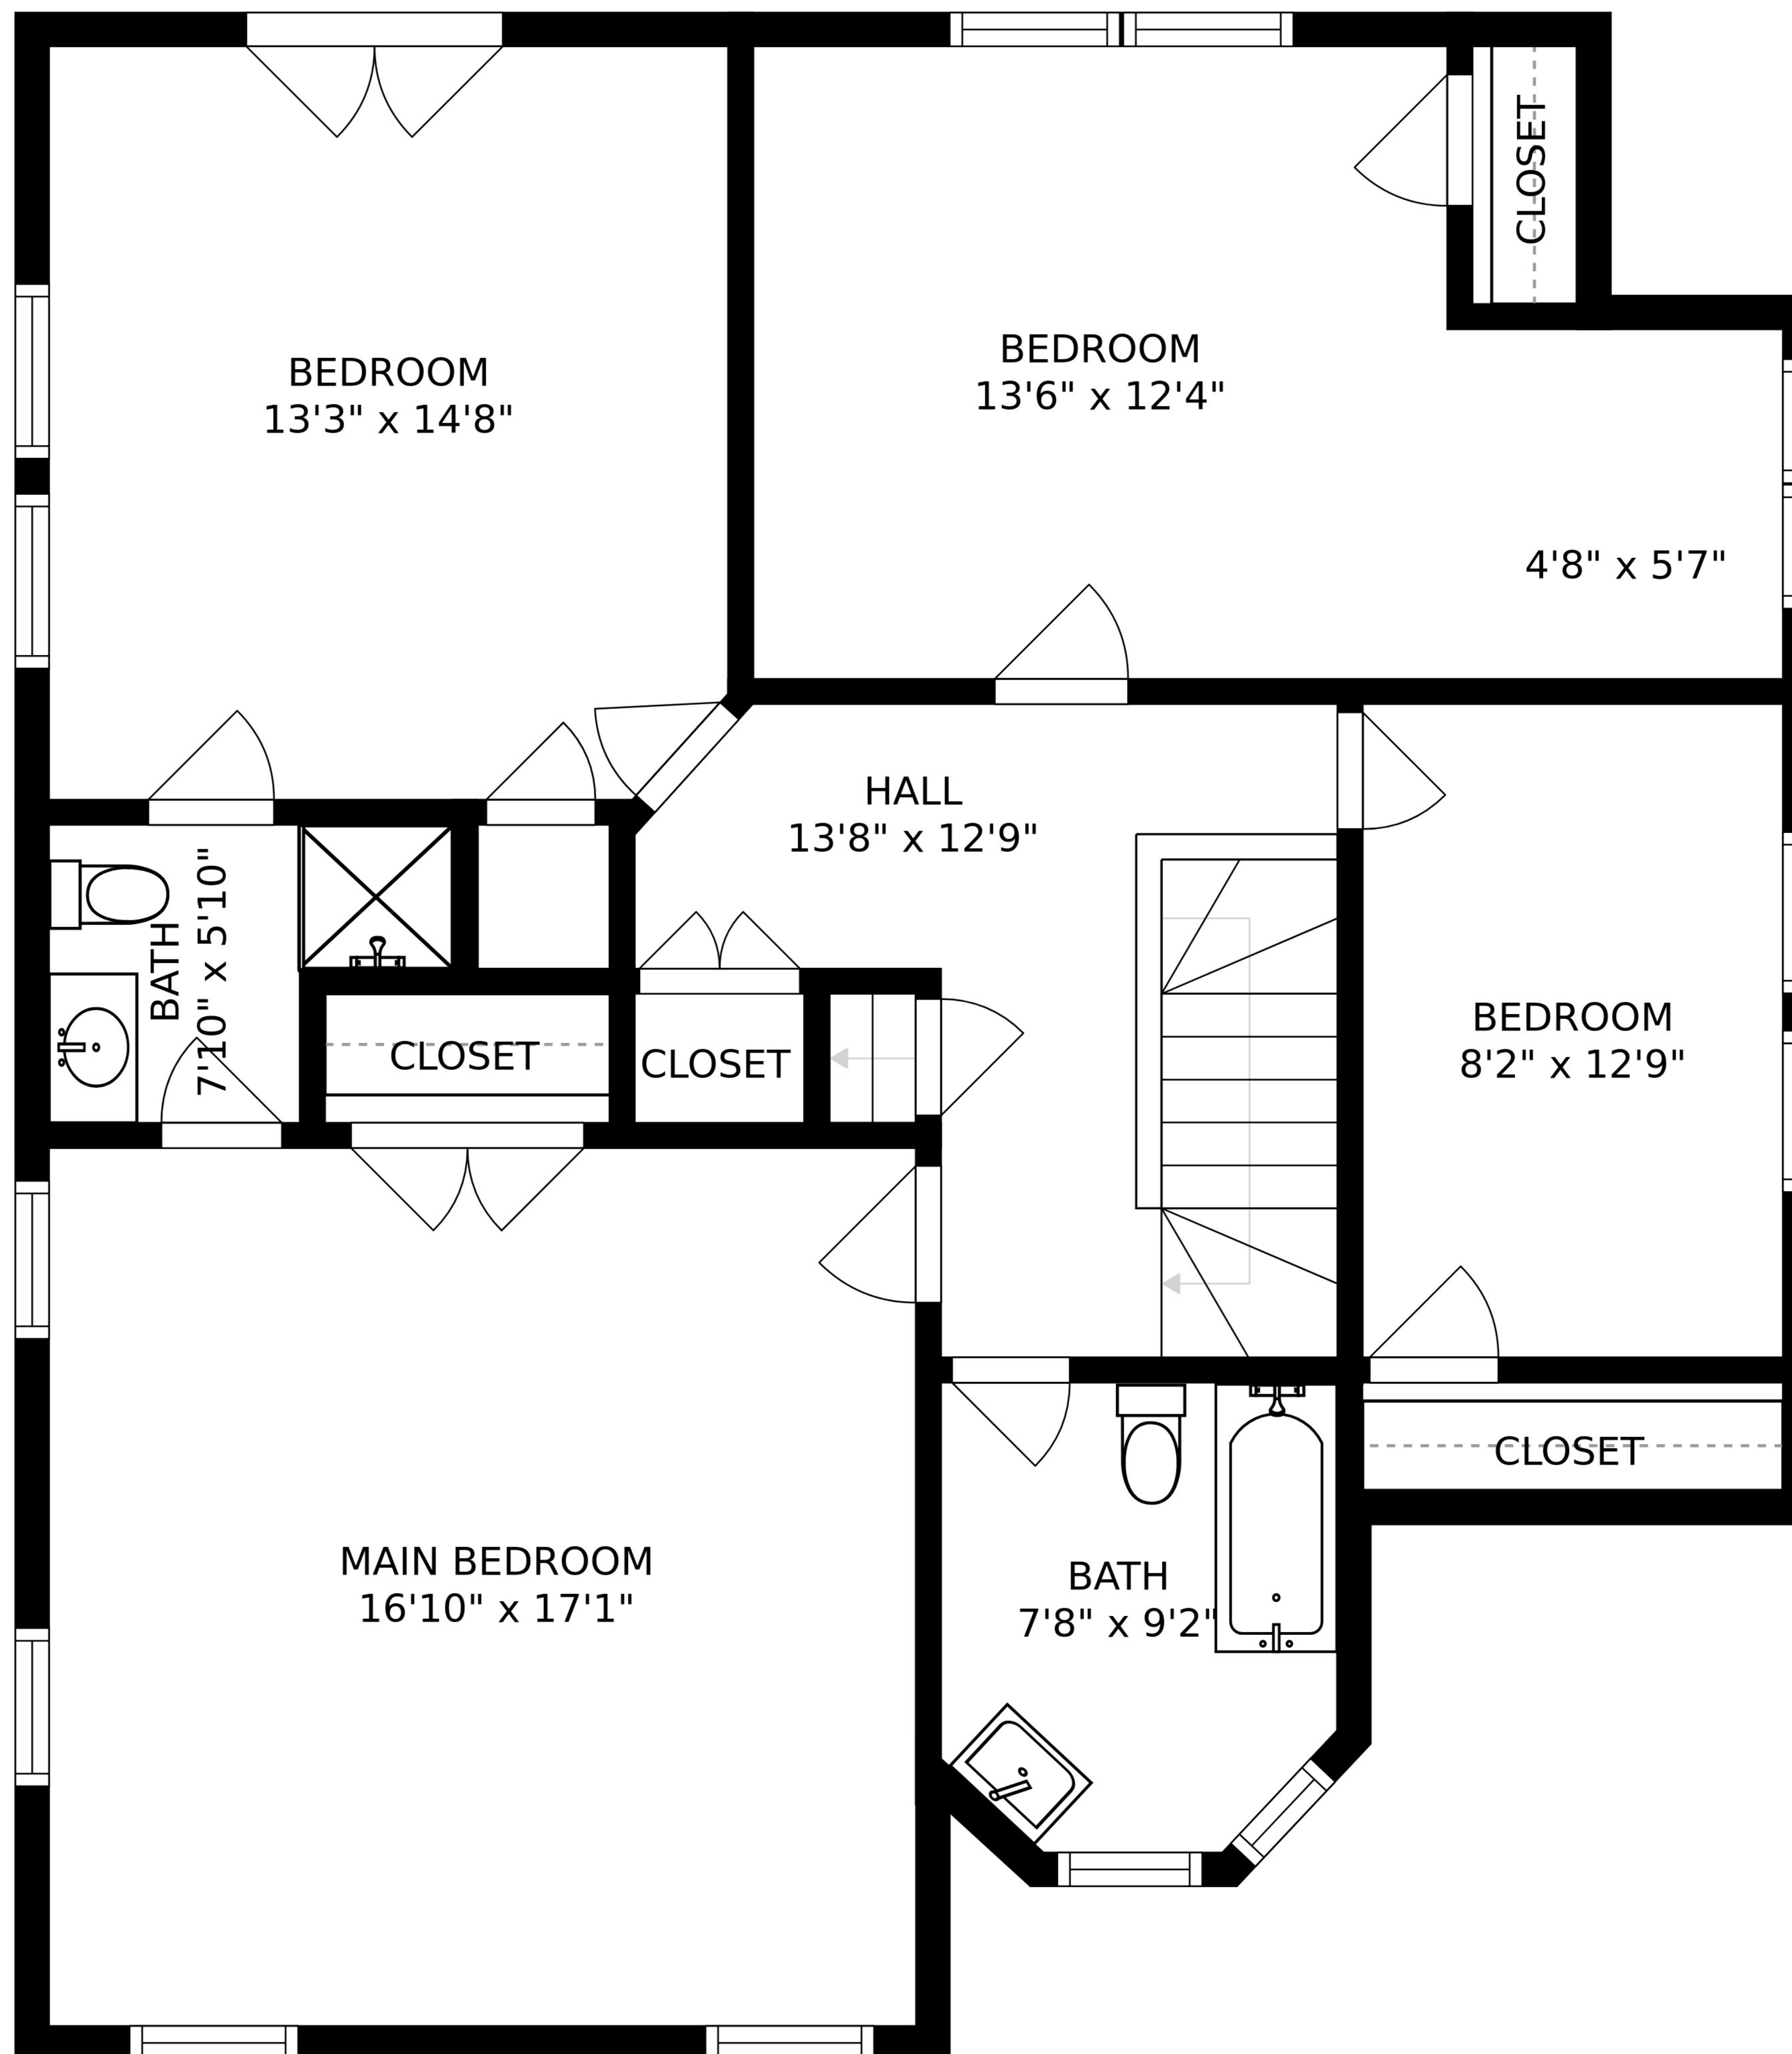

SIZES AND DIMENSIONS ARE APPROXIMATE, ACTUAL MAY VARY.

SIZES AND DIMENSIONS ARE APPROXIMATE, ACTUAL MAY VARY.

SIZES AND DIMENSIONS ARE APPROXIMATE, ACTUAL MAY VARY.

SIZES AND DIMENSIONS ARE APPROXIMATE, ACTUAL MAY VARY.

UTILITIES

BASEMENT
37'3" x 23'9"

18'8" x 10'10"