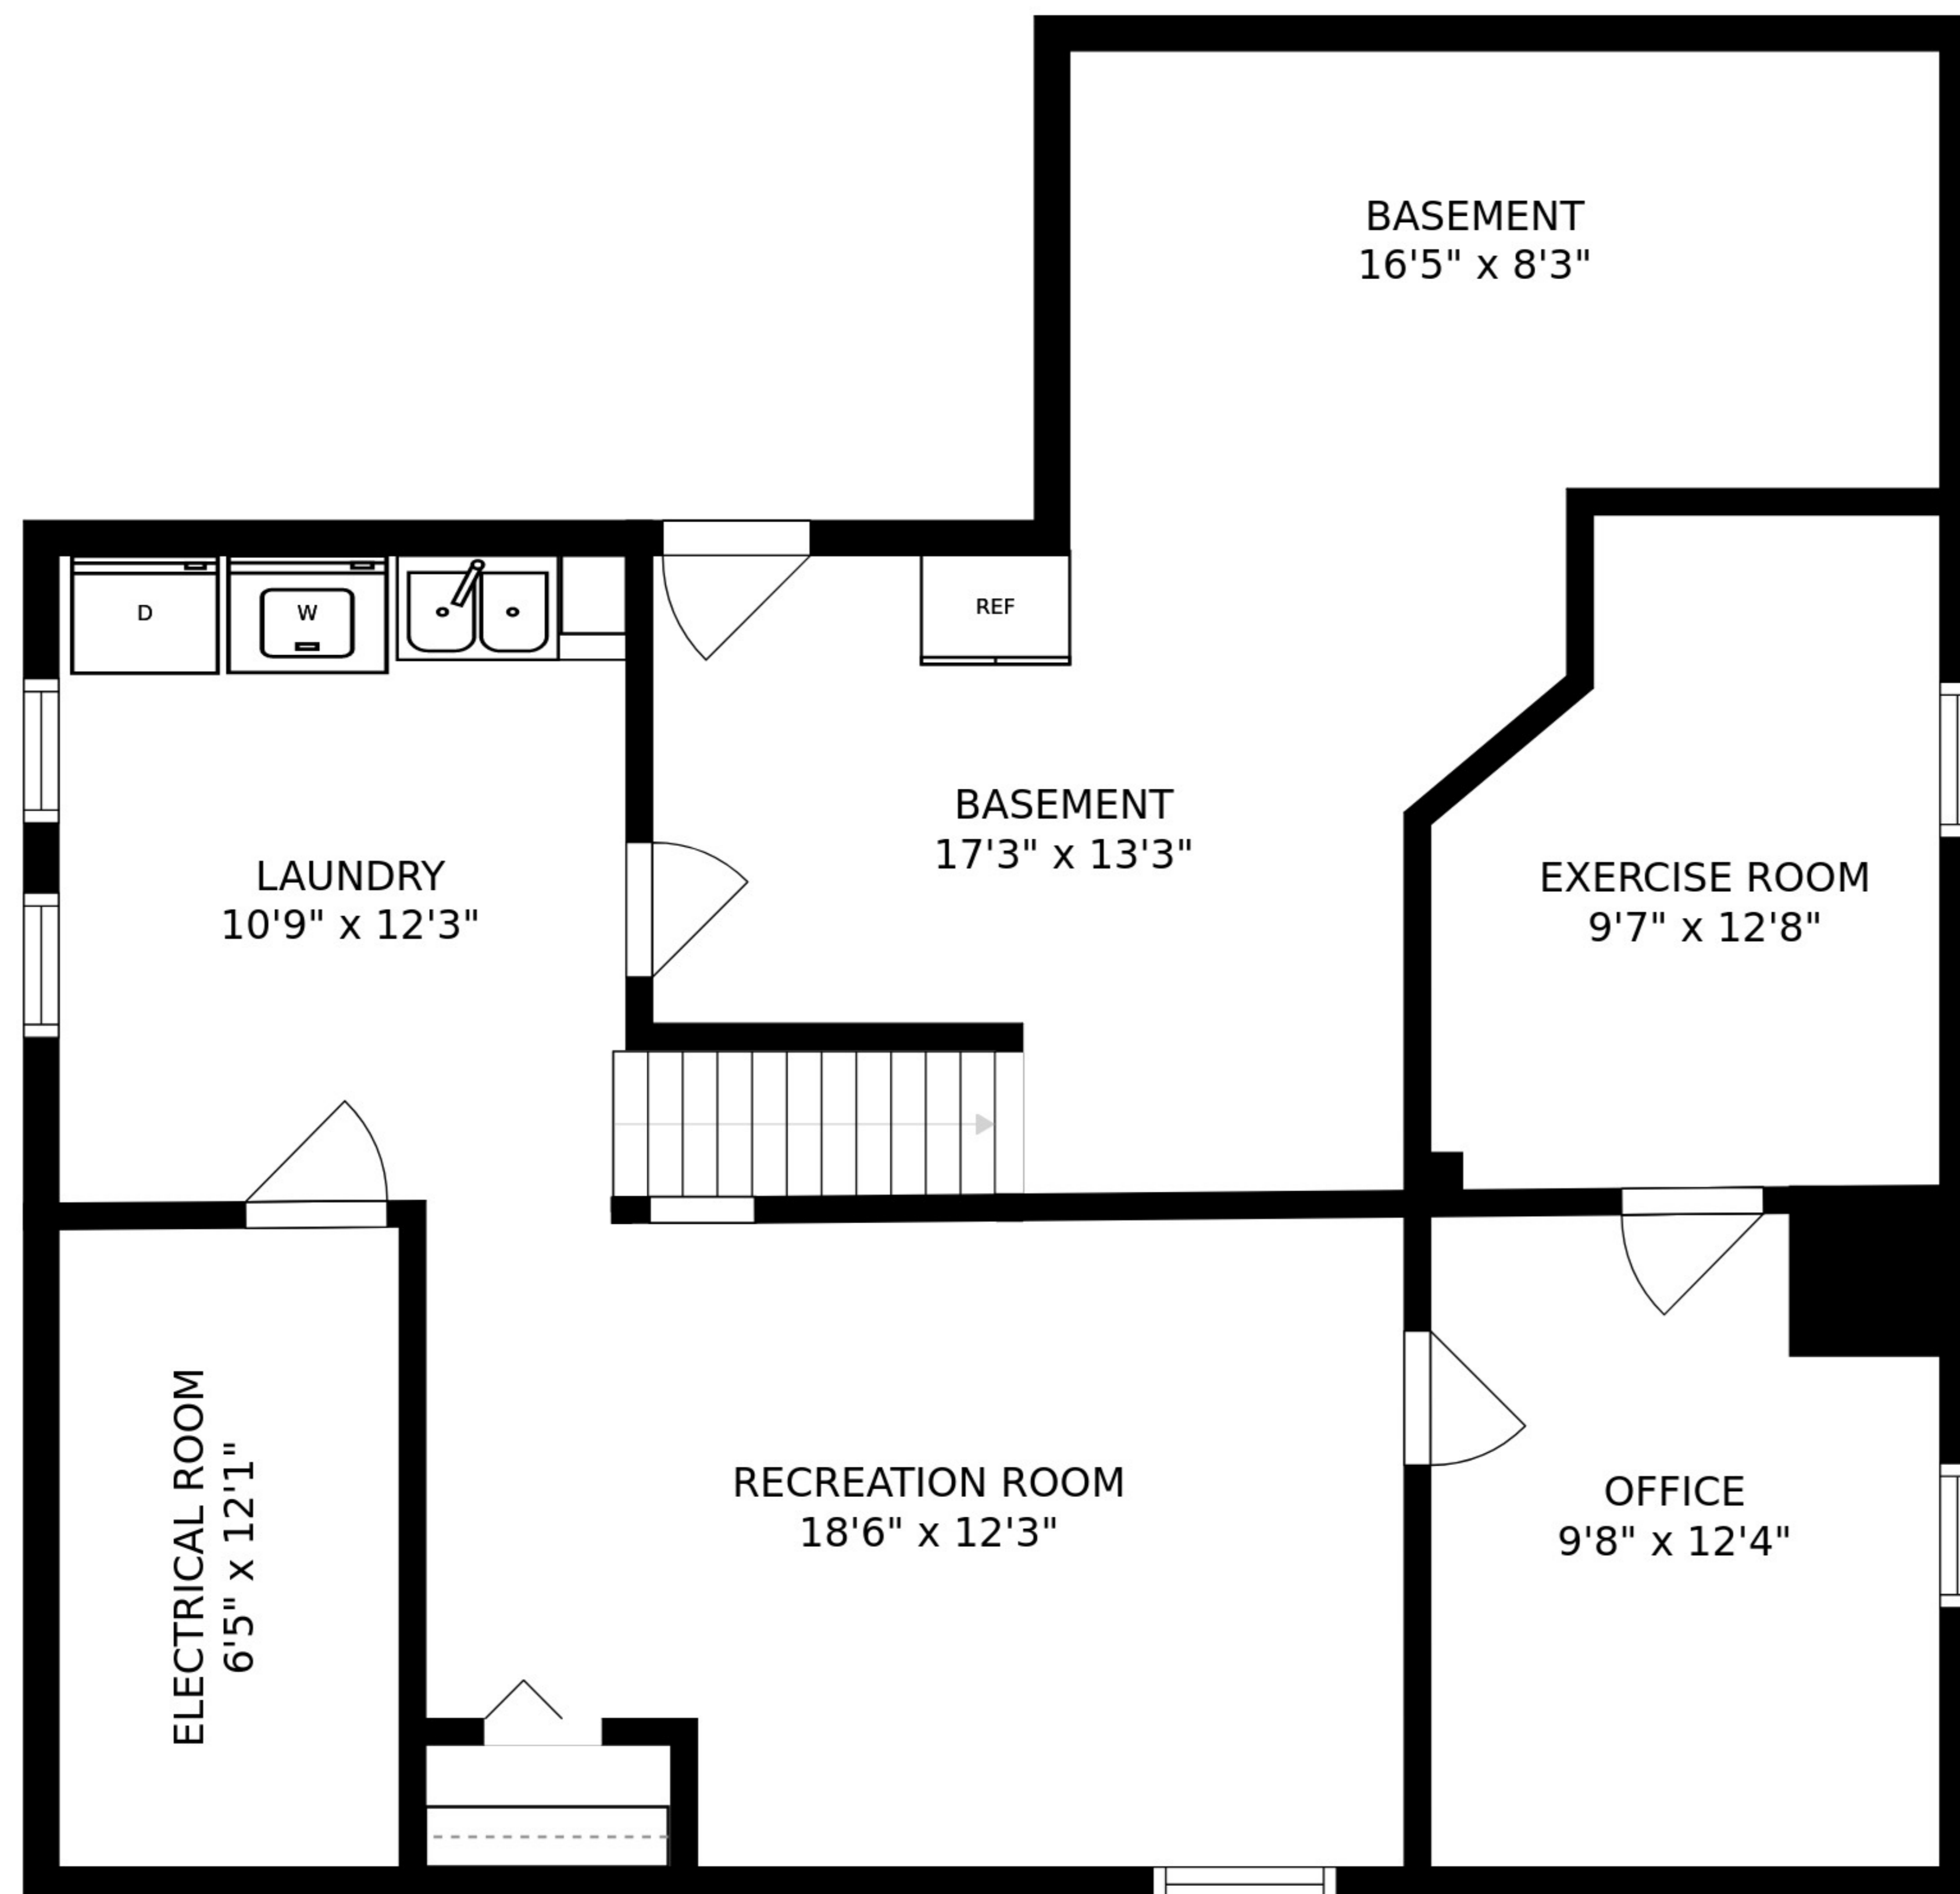

FLOOR 3

FLOOR 1

FLOOR 2

MASTER BEDROOM
16'7" x 17'7"

BATH
7'8" x 5'3"

BEDROOM
14'4" x 13'0"

HALL
9'11" x 4'2"

BATH
10'9" x 7'2"

SIZES AND DIMENSIONS ARE APPROXIMATE, ACTUAL MAY VARY.

SIZES AND DIMENSIONS ARE APPROXIMATE, ACTUAL MAY VARY.