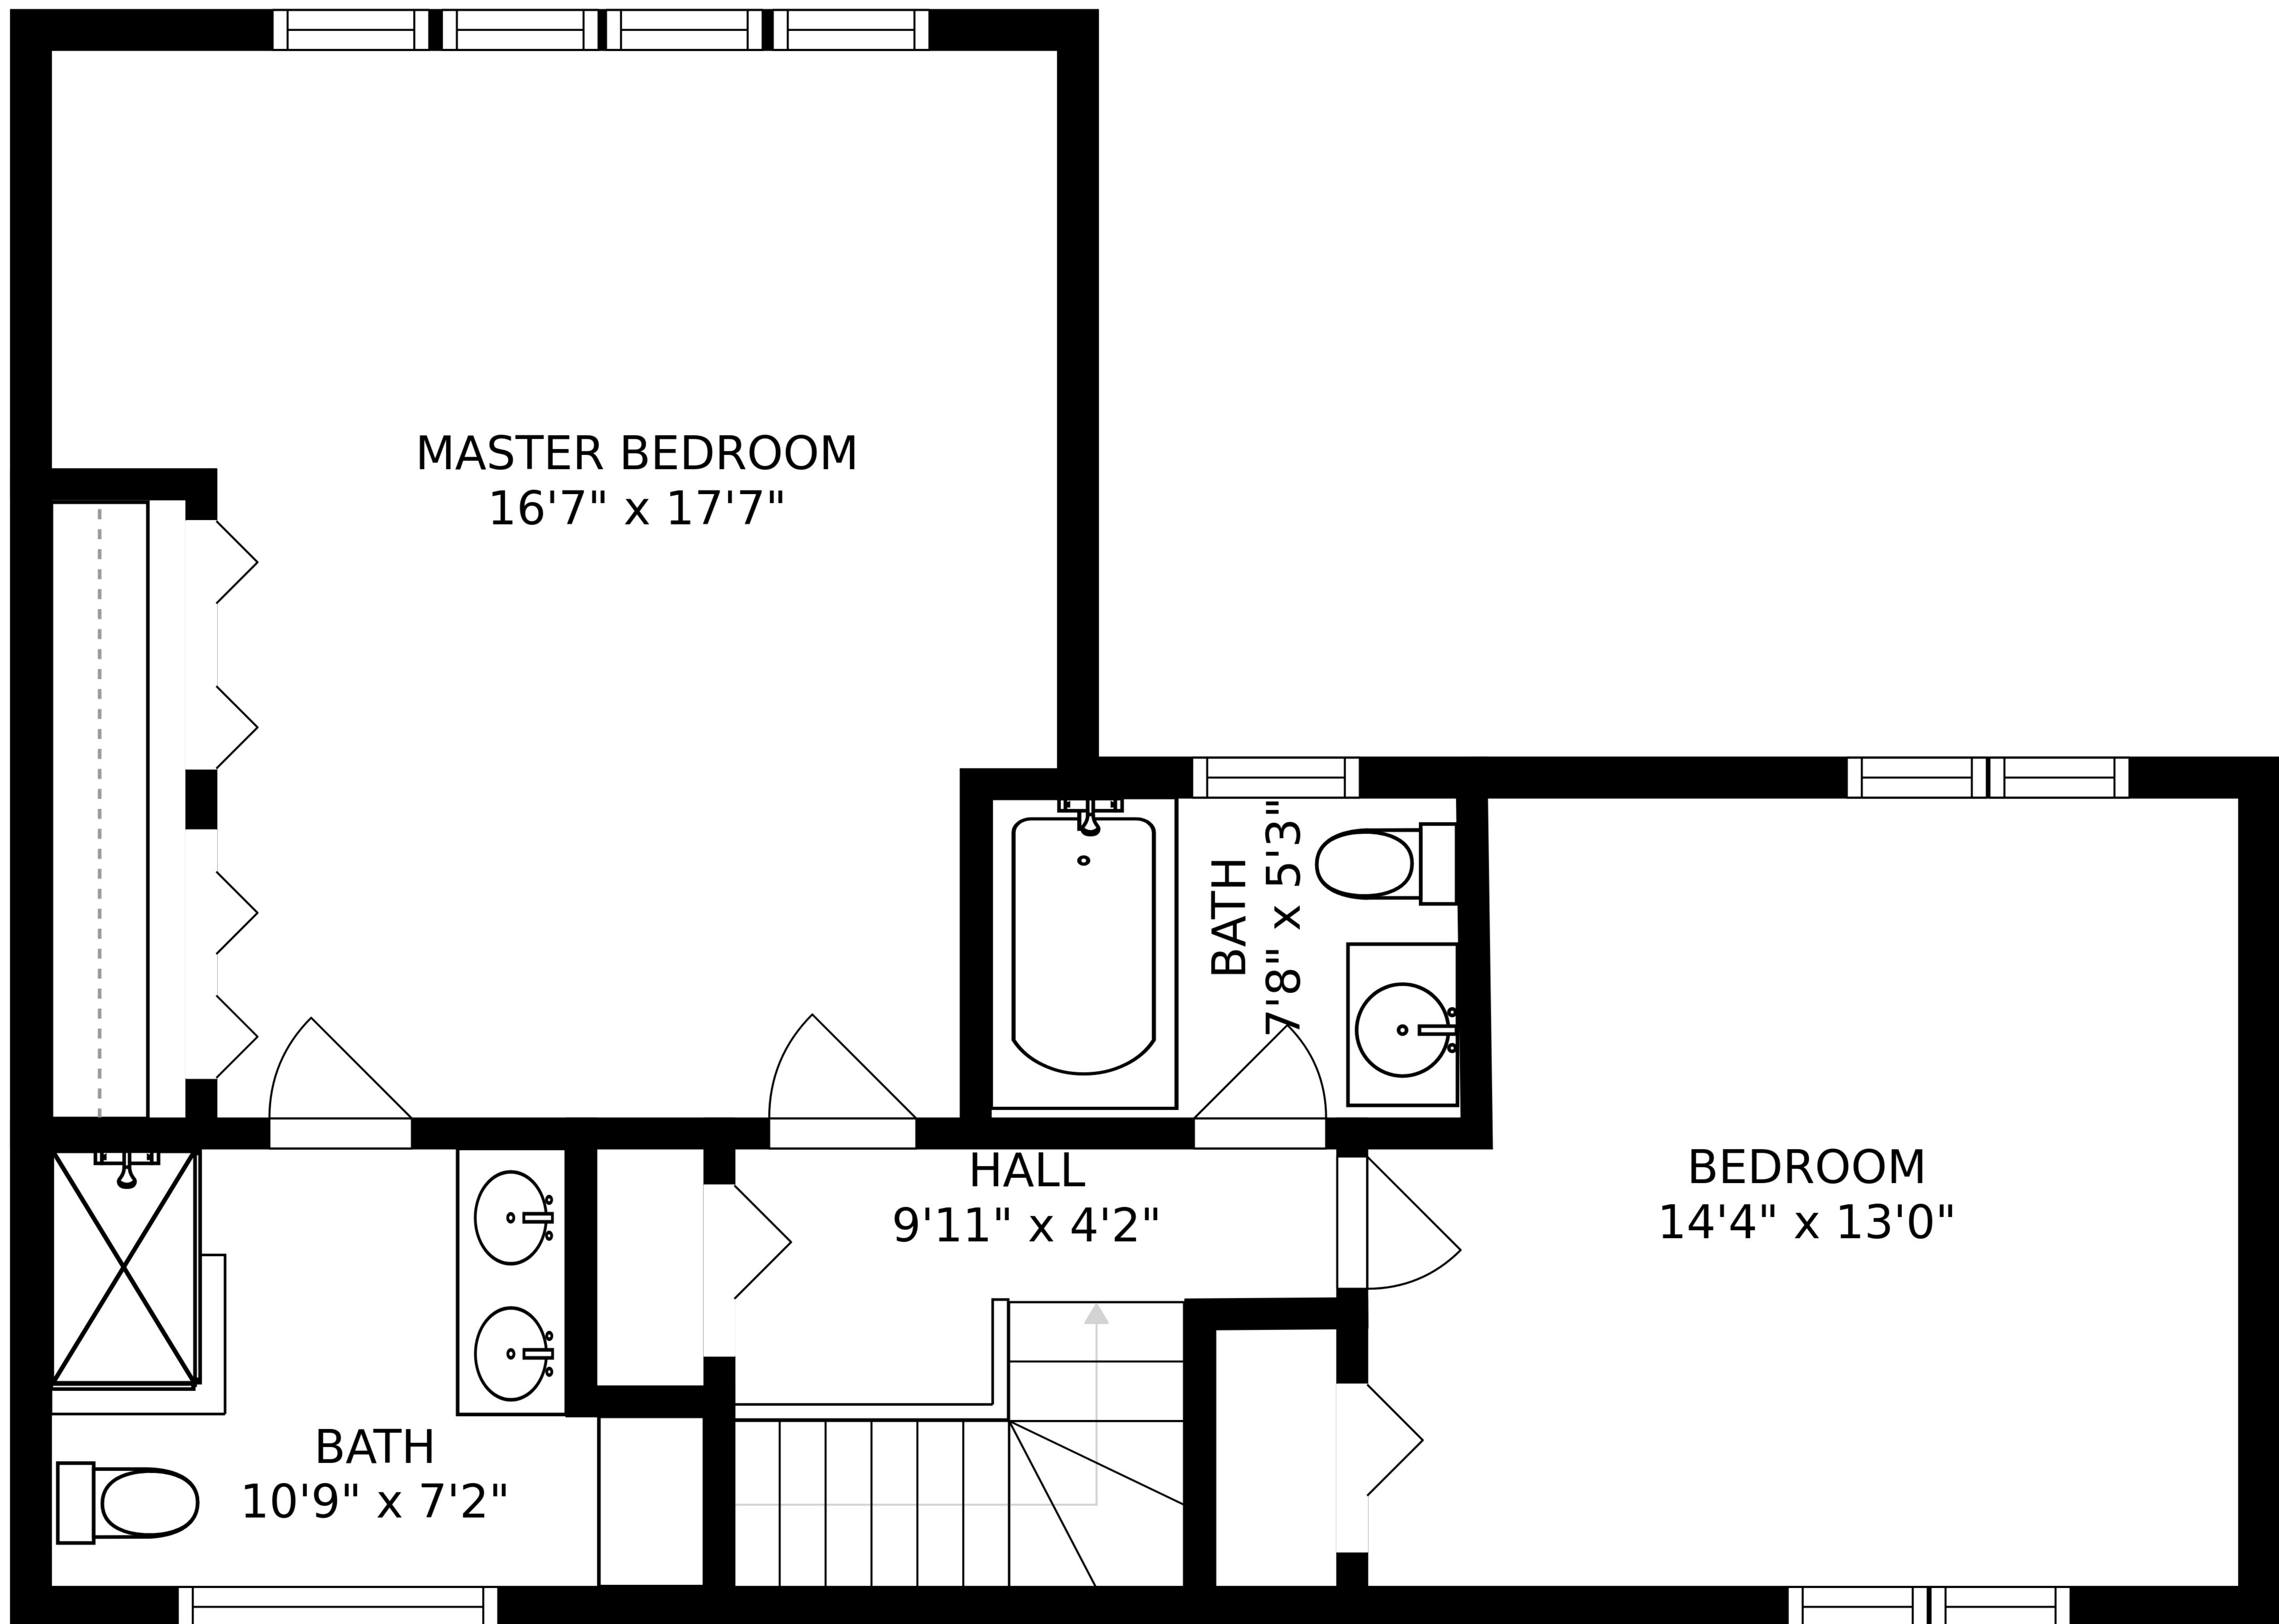

FLOOR 3

FLOOR 1

FLOOR 2

MASTER BEDROOM
16'7" x 17'7"

BATH
7'8" x 5'3"

BEDROOM
14'4" x 13'0"

HALL
9'11" x 4'2"

BATH
10'9" x 7'2"

SIZES AND DIMENSIONS ARE APPROXIMATE, ACTUAL MAY VARY.

SIZES AND DIMENSIONS ARE APPROXIMATE, ACTUAL MAY VARY.