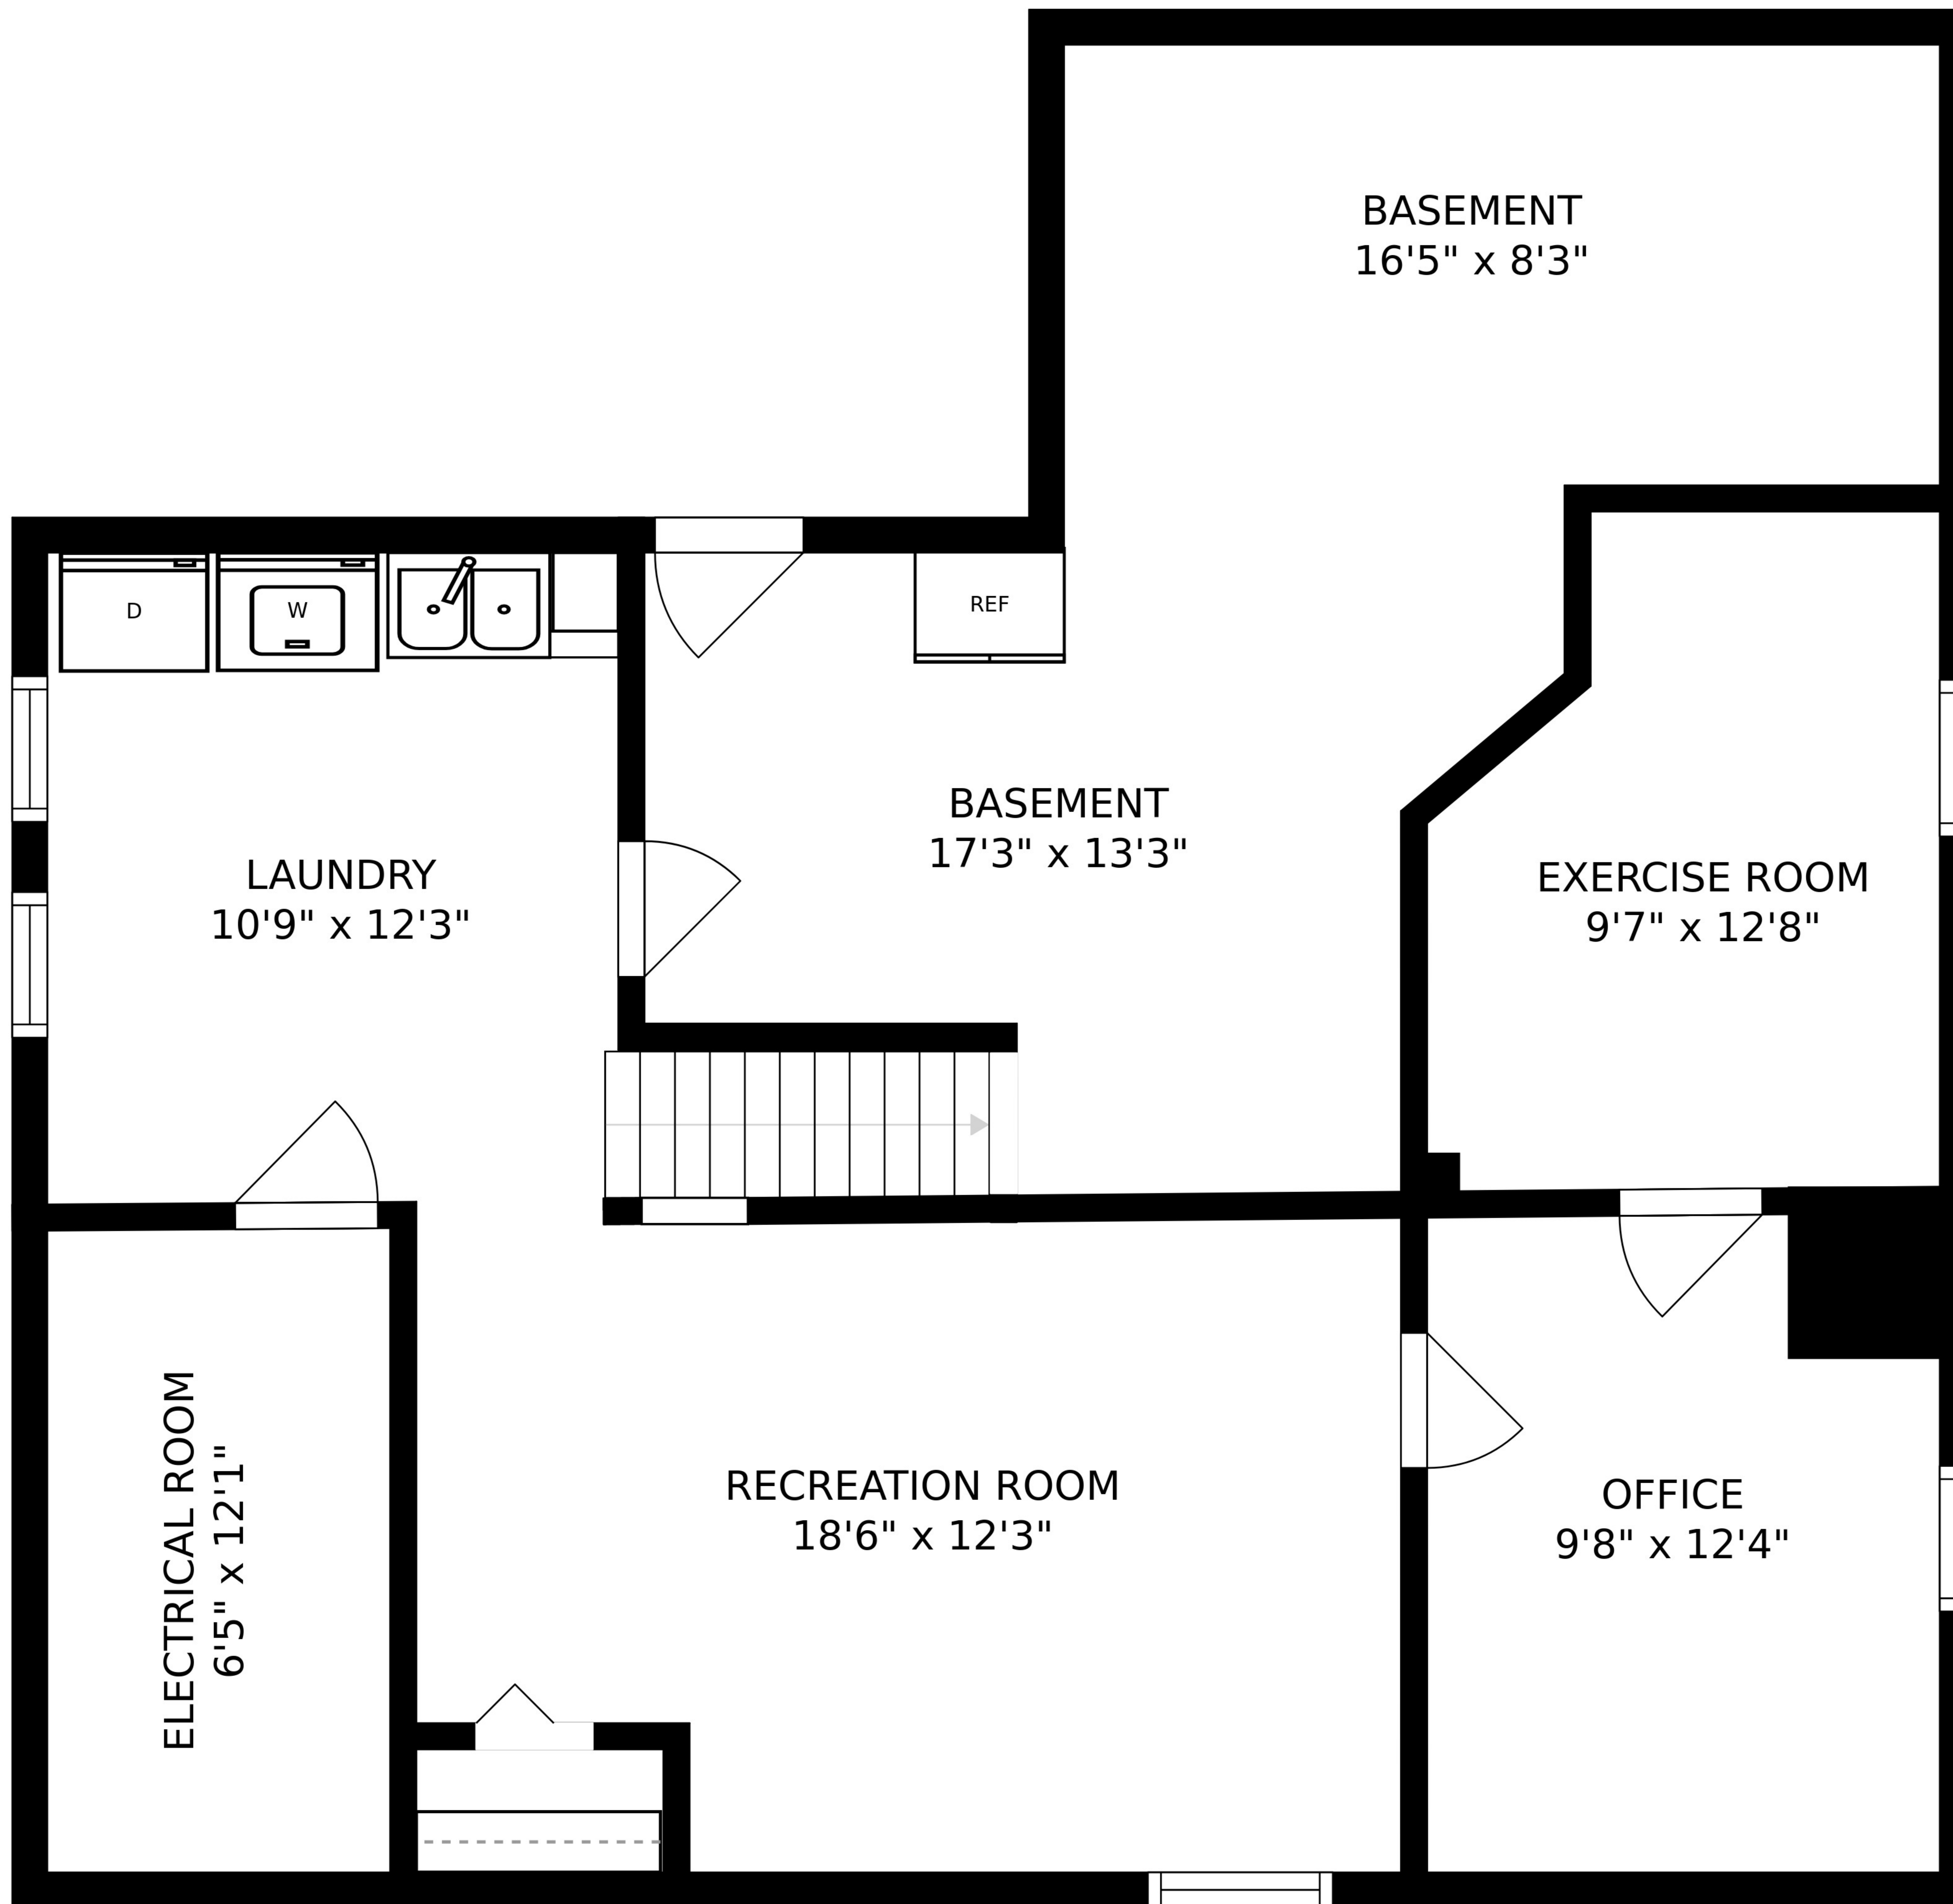

FLOOR 3

FLOOR 1

FLOOR 2

MASTER BEDROOM
16'7" x 17'7"

BATH
7'8" x 5'3"

BEDROOM
14'4" x 13'0"

HALL
9'11" x 4'2"

BATH
10'9" x 7'2"

SIZES AND DIMENSIONS ARE APPROXIMATE, ACTUAL MAY VARY.

SIZES AND DIMENSIONS ARE APPROXIMATE, ACTUAL MAY VARY.