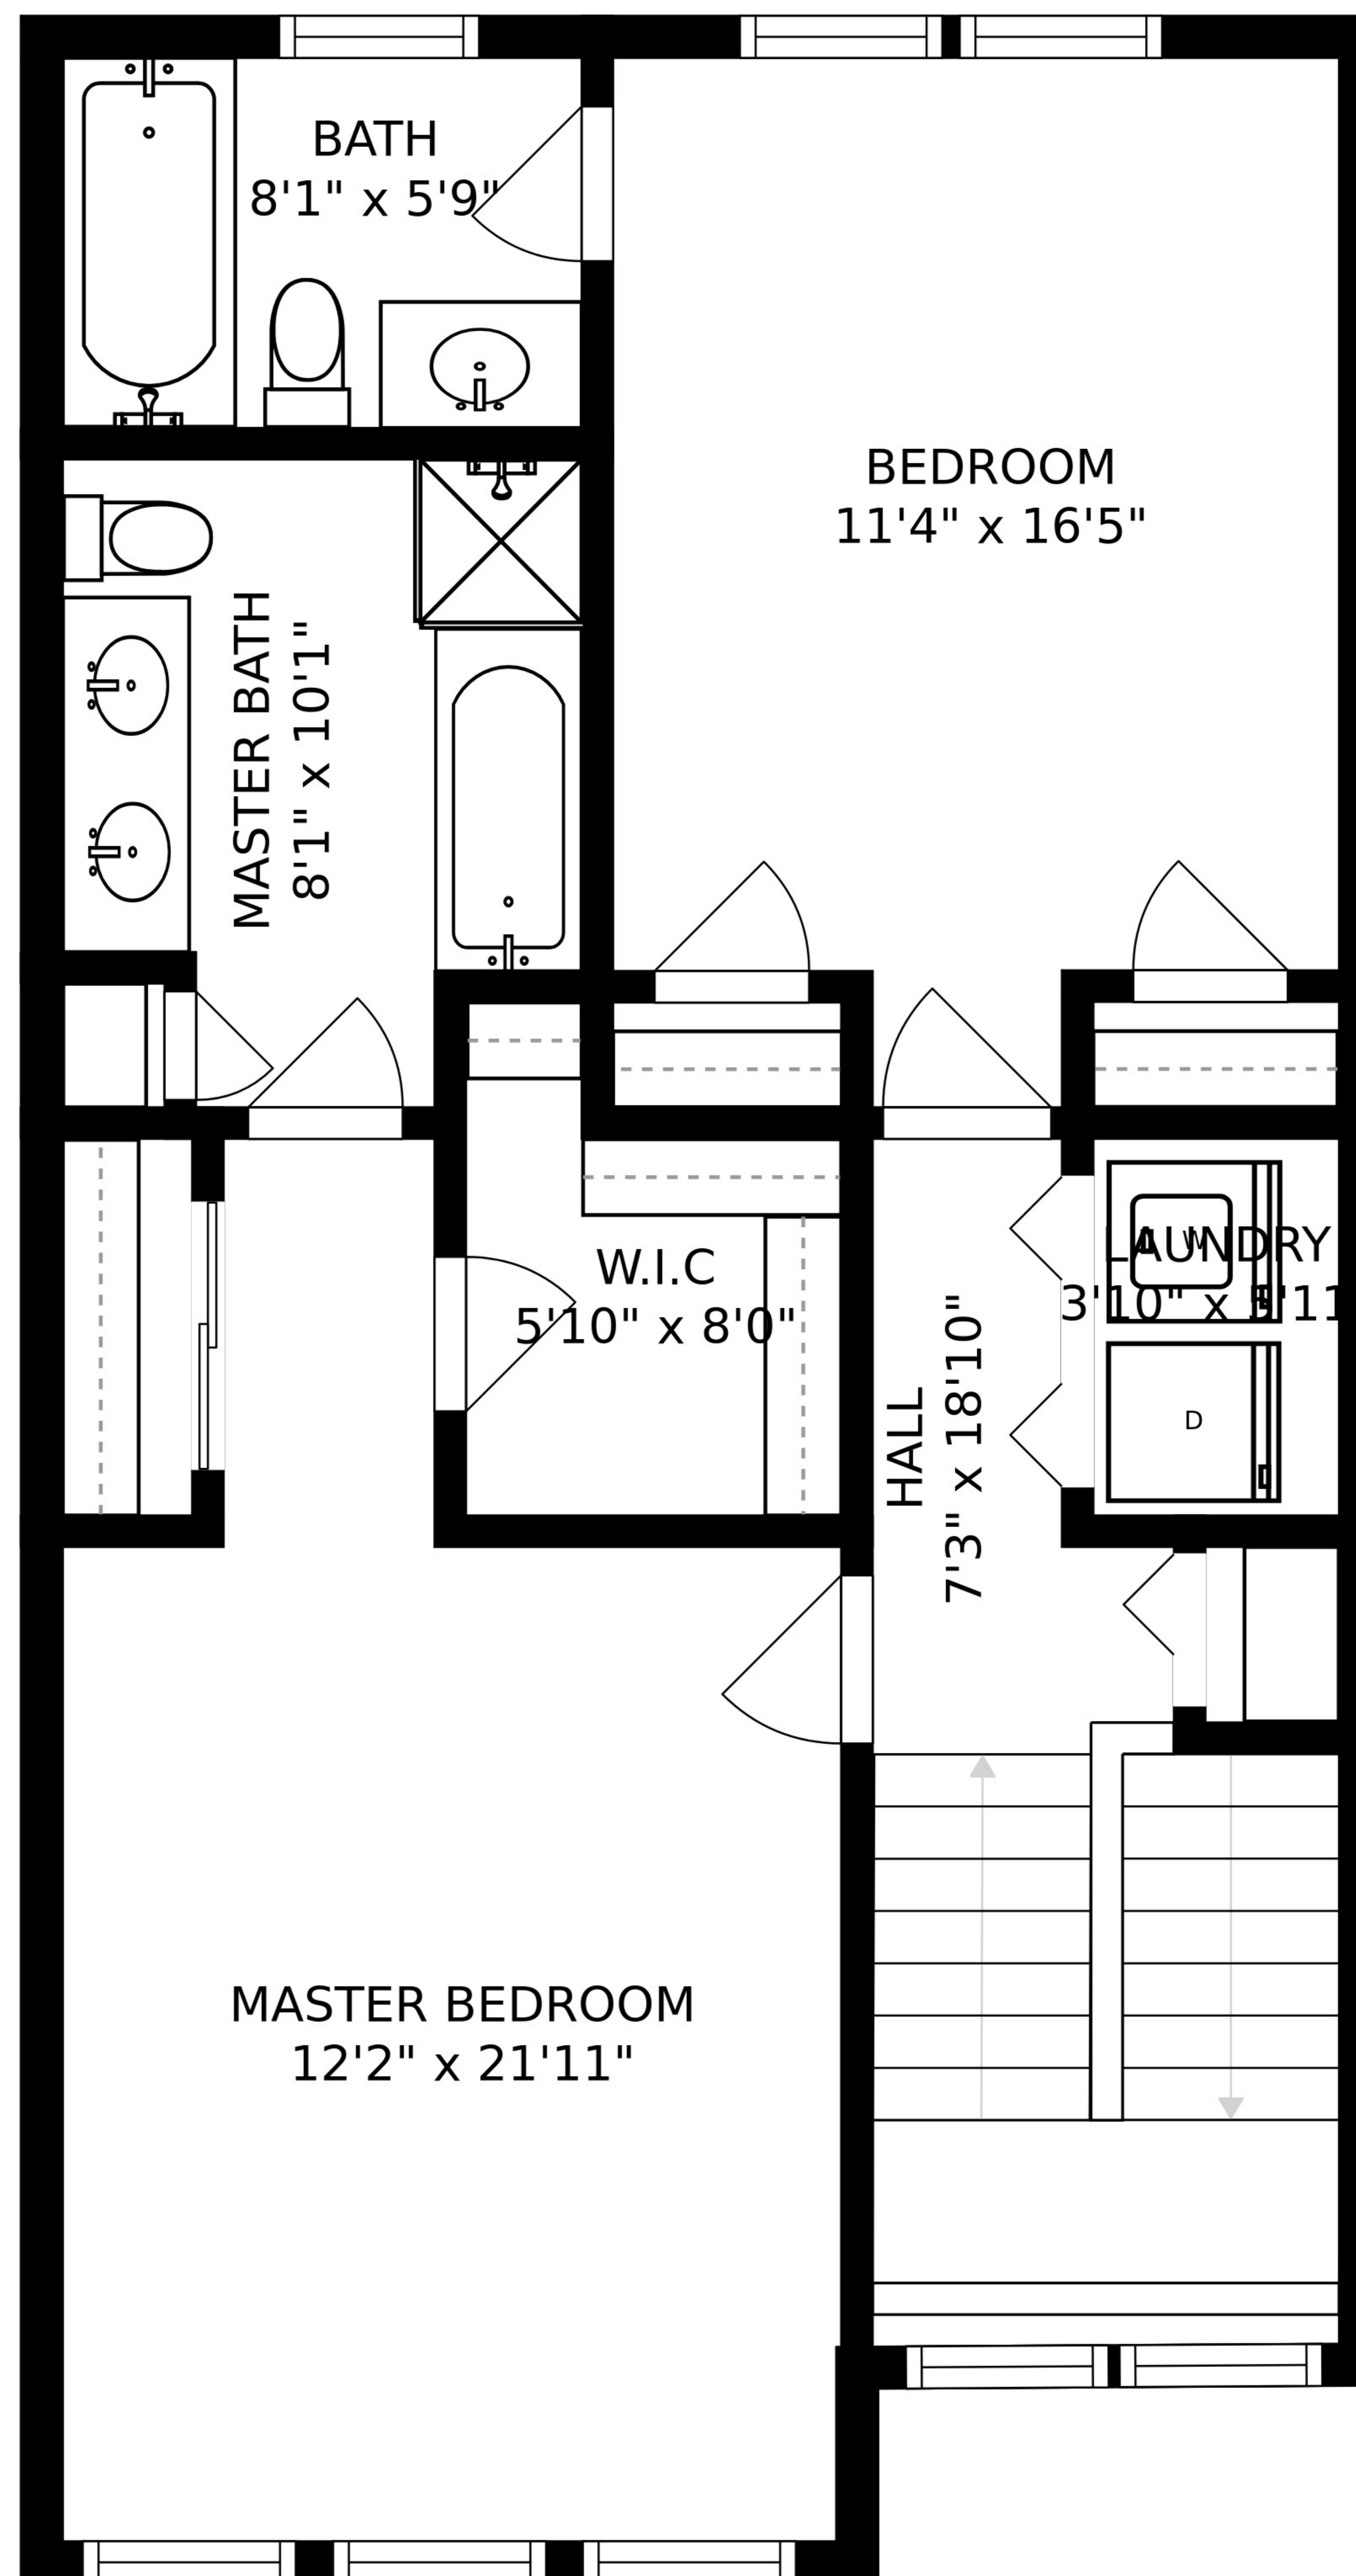

SIZES AND DIMENSIONS ARE APPROXIMATE, ACTUAL MAY VARY.

SIZES AND DIMENSIONS ARE APPROXIMATE, ACTUAL MAY VARY.

SIZES AND DIMENSIONS ARE APPROXIMATE, ACTUAL MAY VARY.

GARAGE
20'1" x 18'10"

HALL
7'3" x 12'7"

ROOM
12'4" x 19'2"

STORAGE
7'3" x 9'7"

SIZES AND DIMENSIONS ARE APPROXIMATE, ACTUAL MAY VARY.