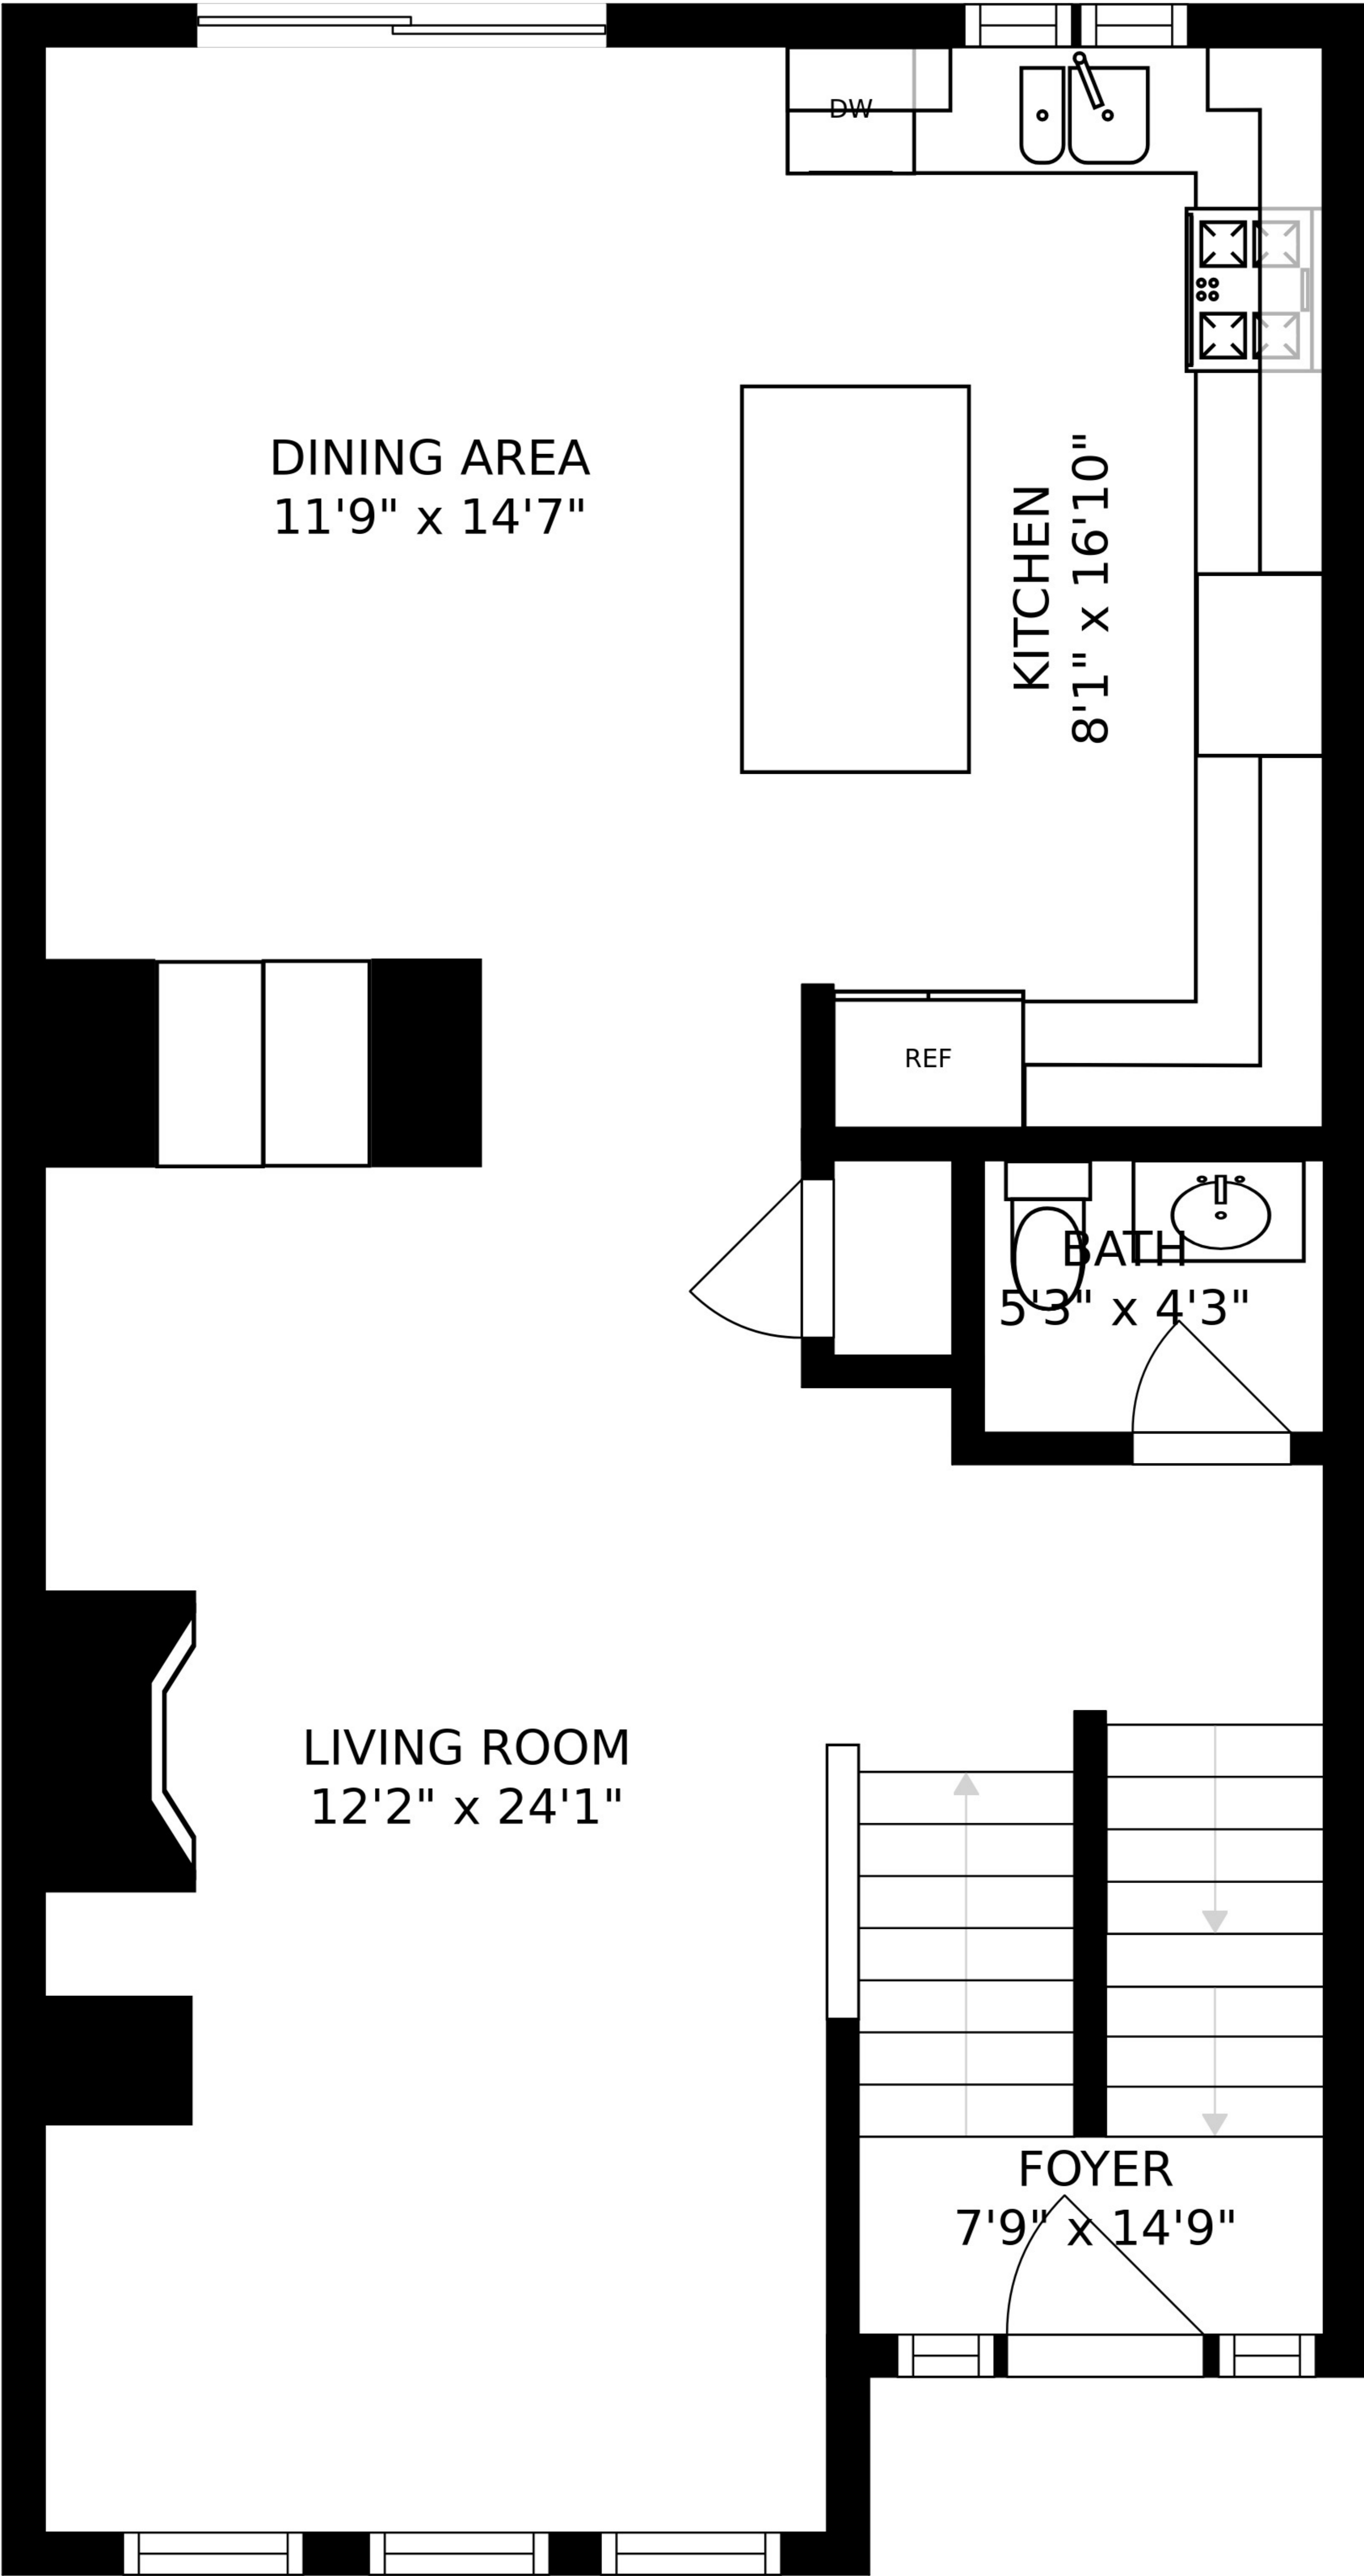

SIZES AND DIMENSIONS ARE APPROXIMATE, ACTUAL MAY VARY.

SIZES AND DIMENSIONS ARE APPROXIMATE, ACTUAL MAY VARY.

SIZES AND DIMENSIONS ARE APPROXIMATE, ACTUAL MAY VARY.

GARAGE
20'1" x 18'10"

HALL
7'3" x 12'7"

ROOM
12'4" x 19'2"

STORAGE
7'3" x 9'7"

SIZES AND DIMENSIONS ARE APPROXIMATE, ACTUAL MAY VARY.