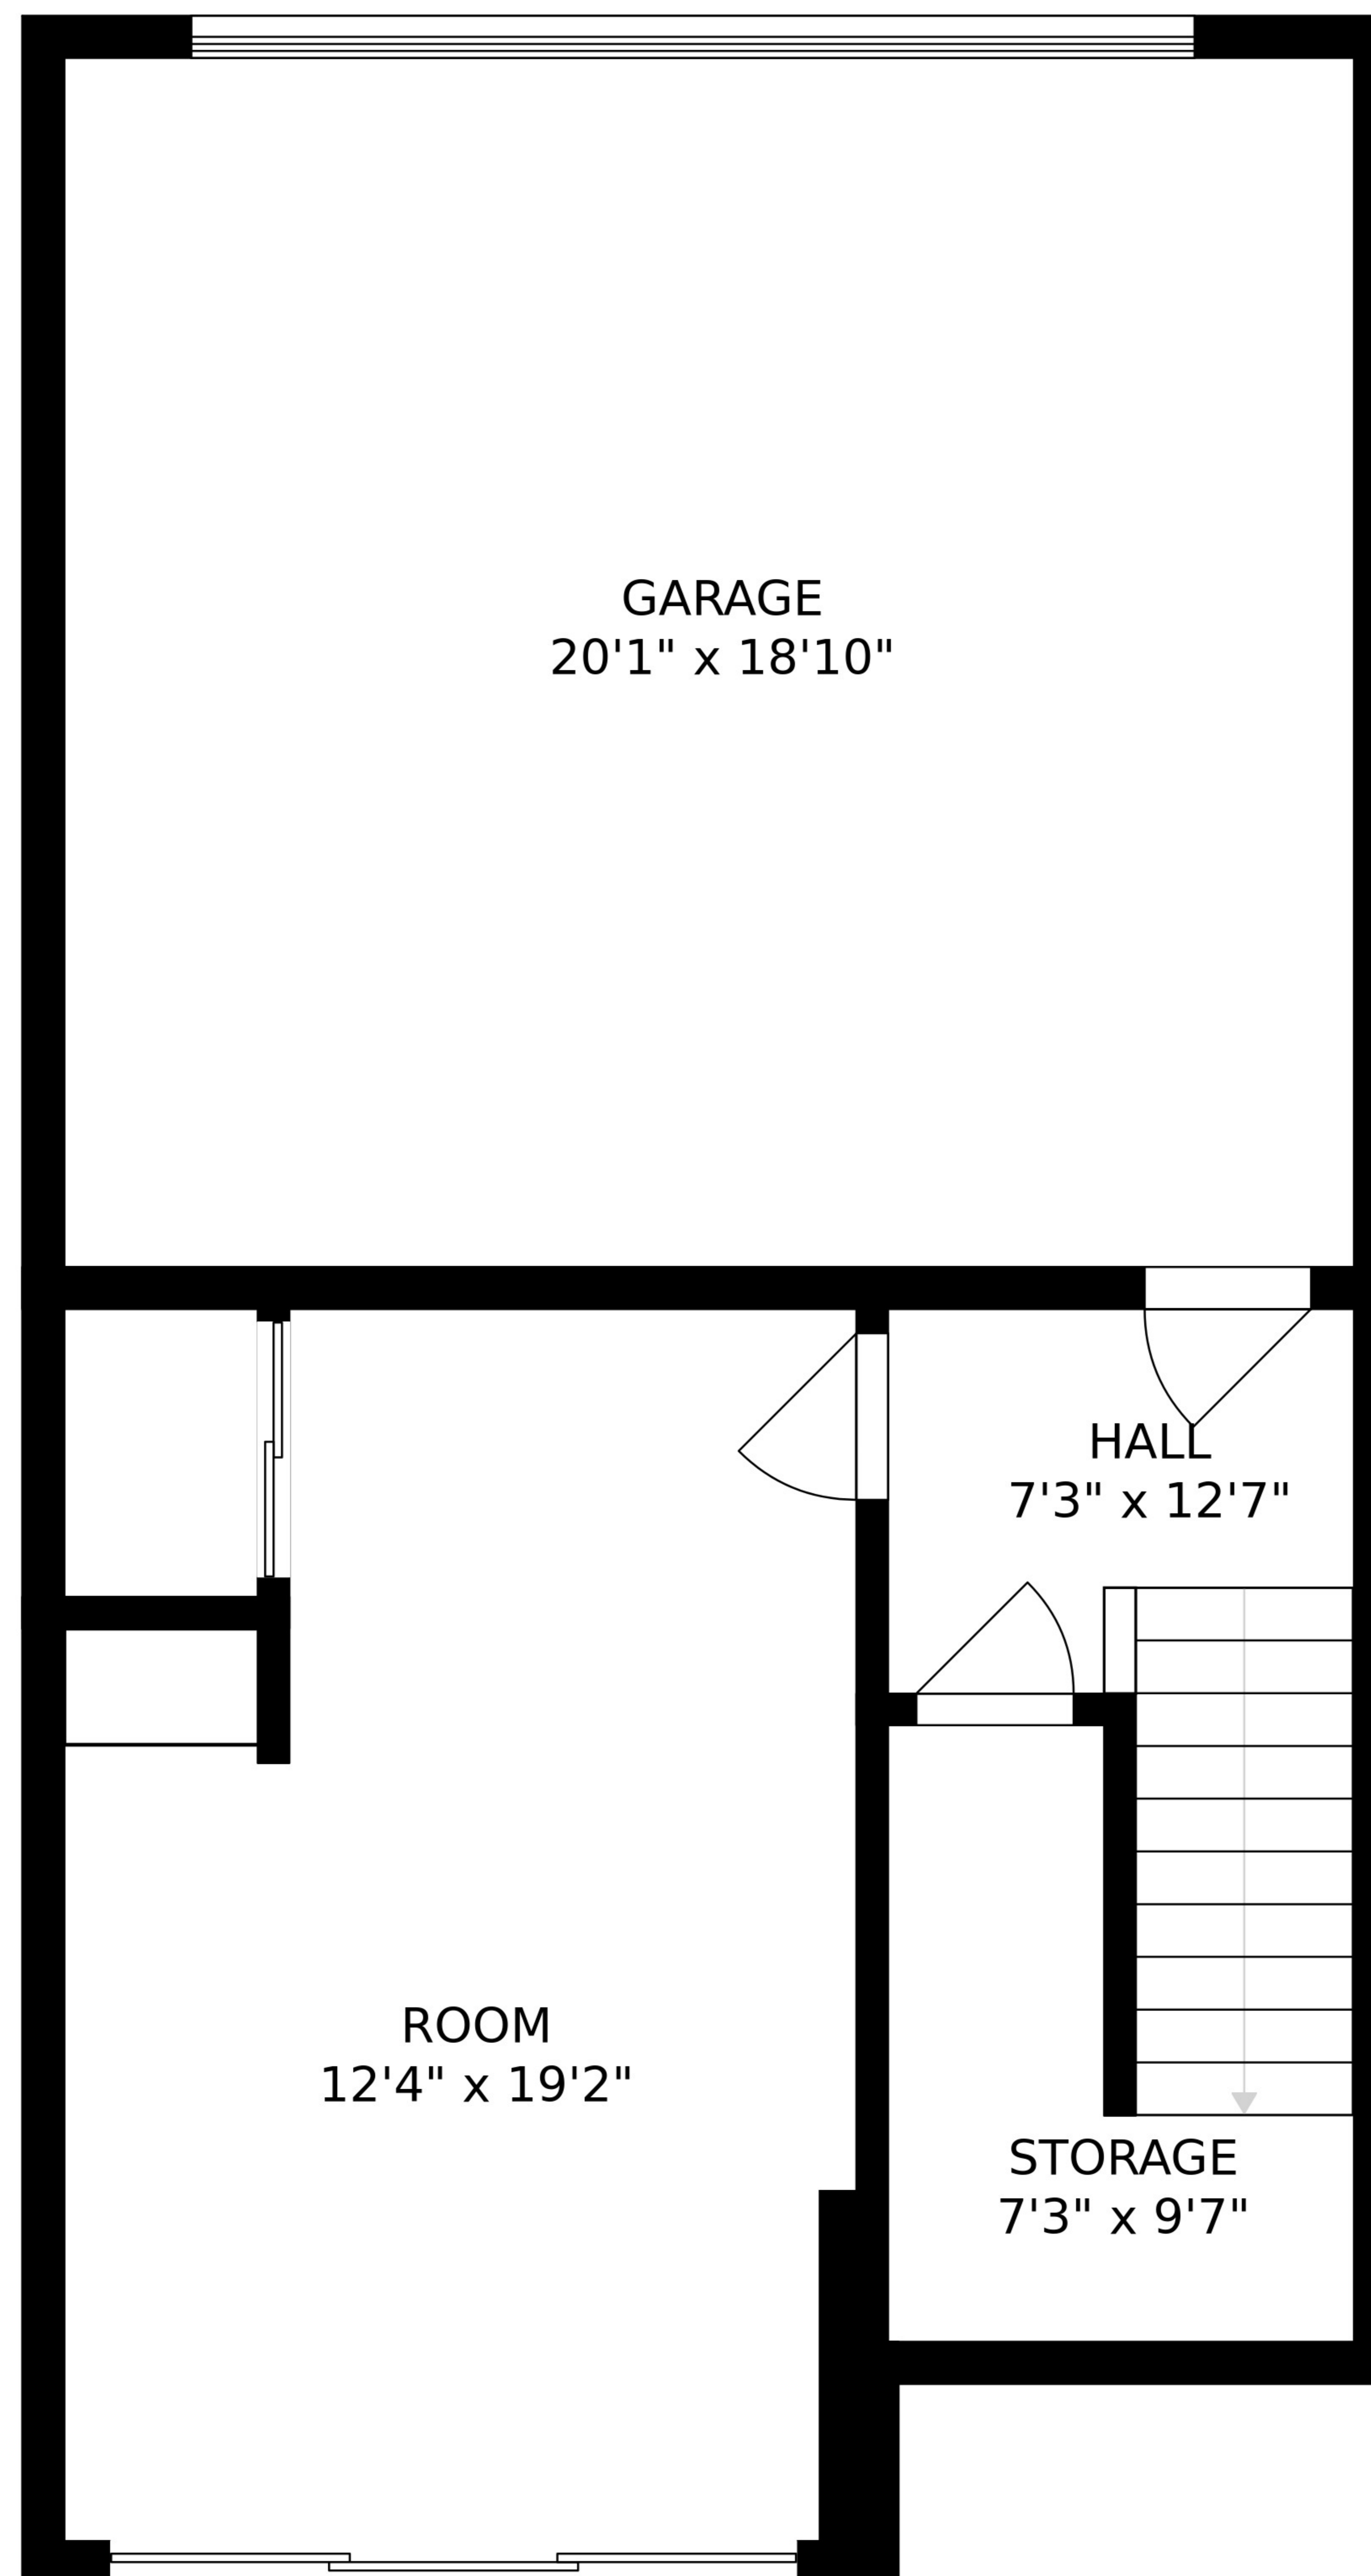

SIZES AND DIMENSIONS ARE APPROXIMATE, ACTUAL MAY VARY.

SIZES AND DIMENSIONS ARE APPROXIMATE, ACTUAL MAY VARY.

SIZES AND DIMENSIONS ARE APPROXIMATE, ACTUAL MAY VARY.

GARAGE
20'1" x 18'10"

HALL
7'3" x 12'7"

ROOM
12'4" x 19'2"

STORAGE
7'3" x 9'7"

SIZES AND DIMENSIONS ARE APPROXIMATE, ACTUAL MAY VARY.