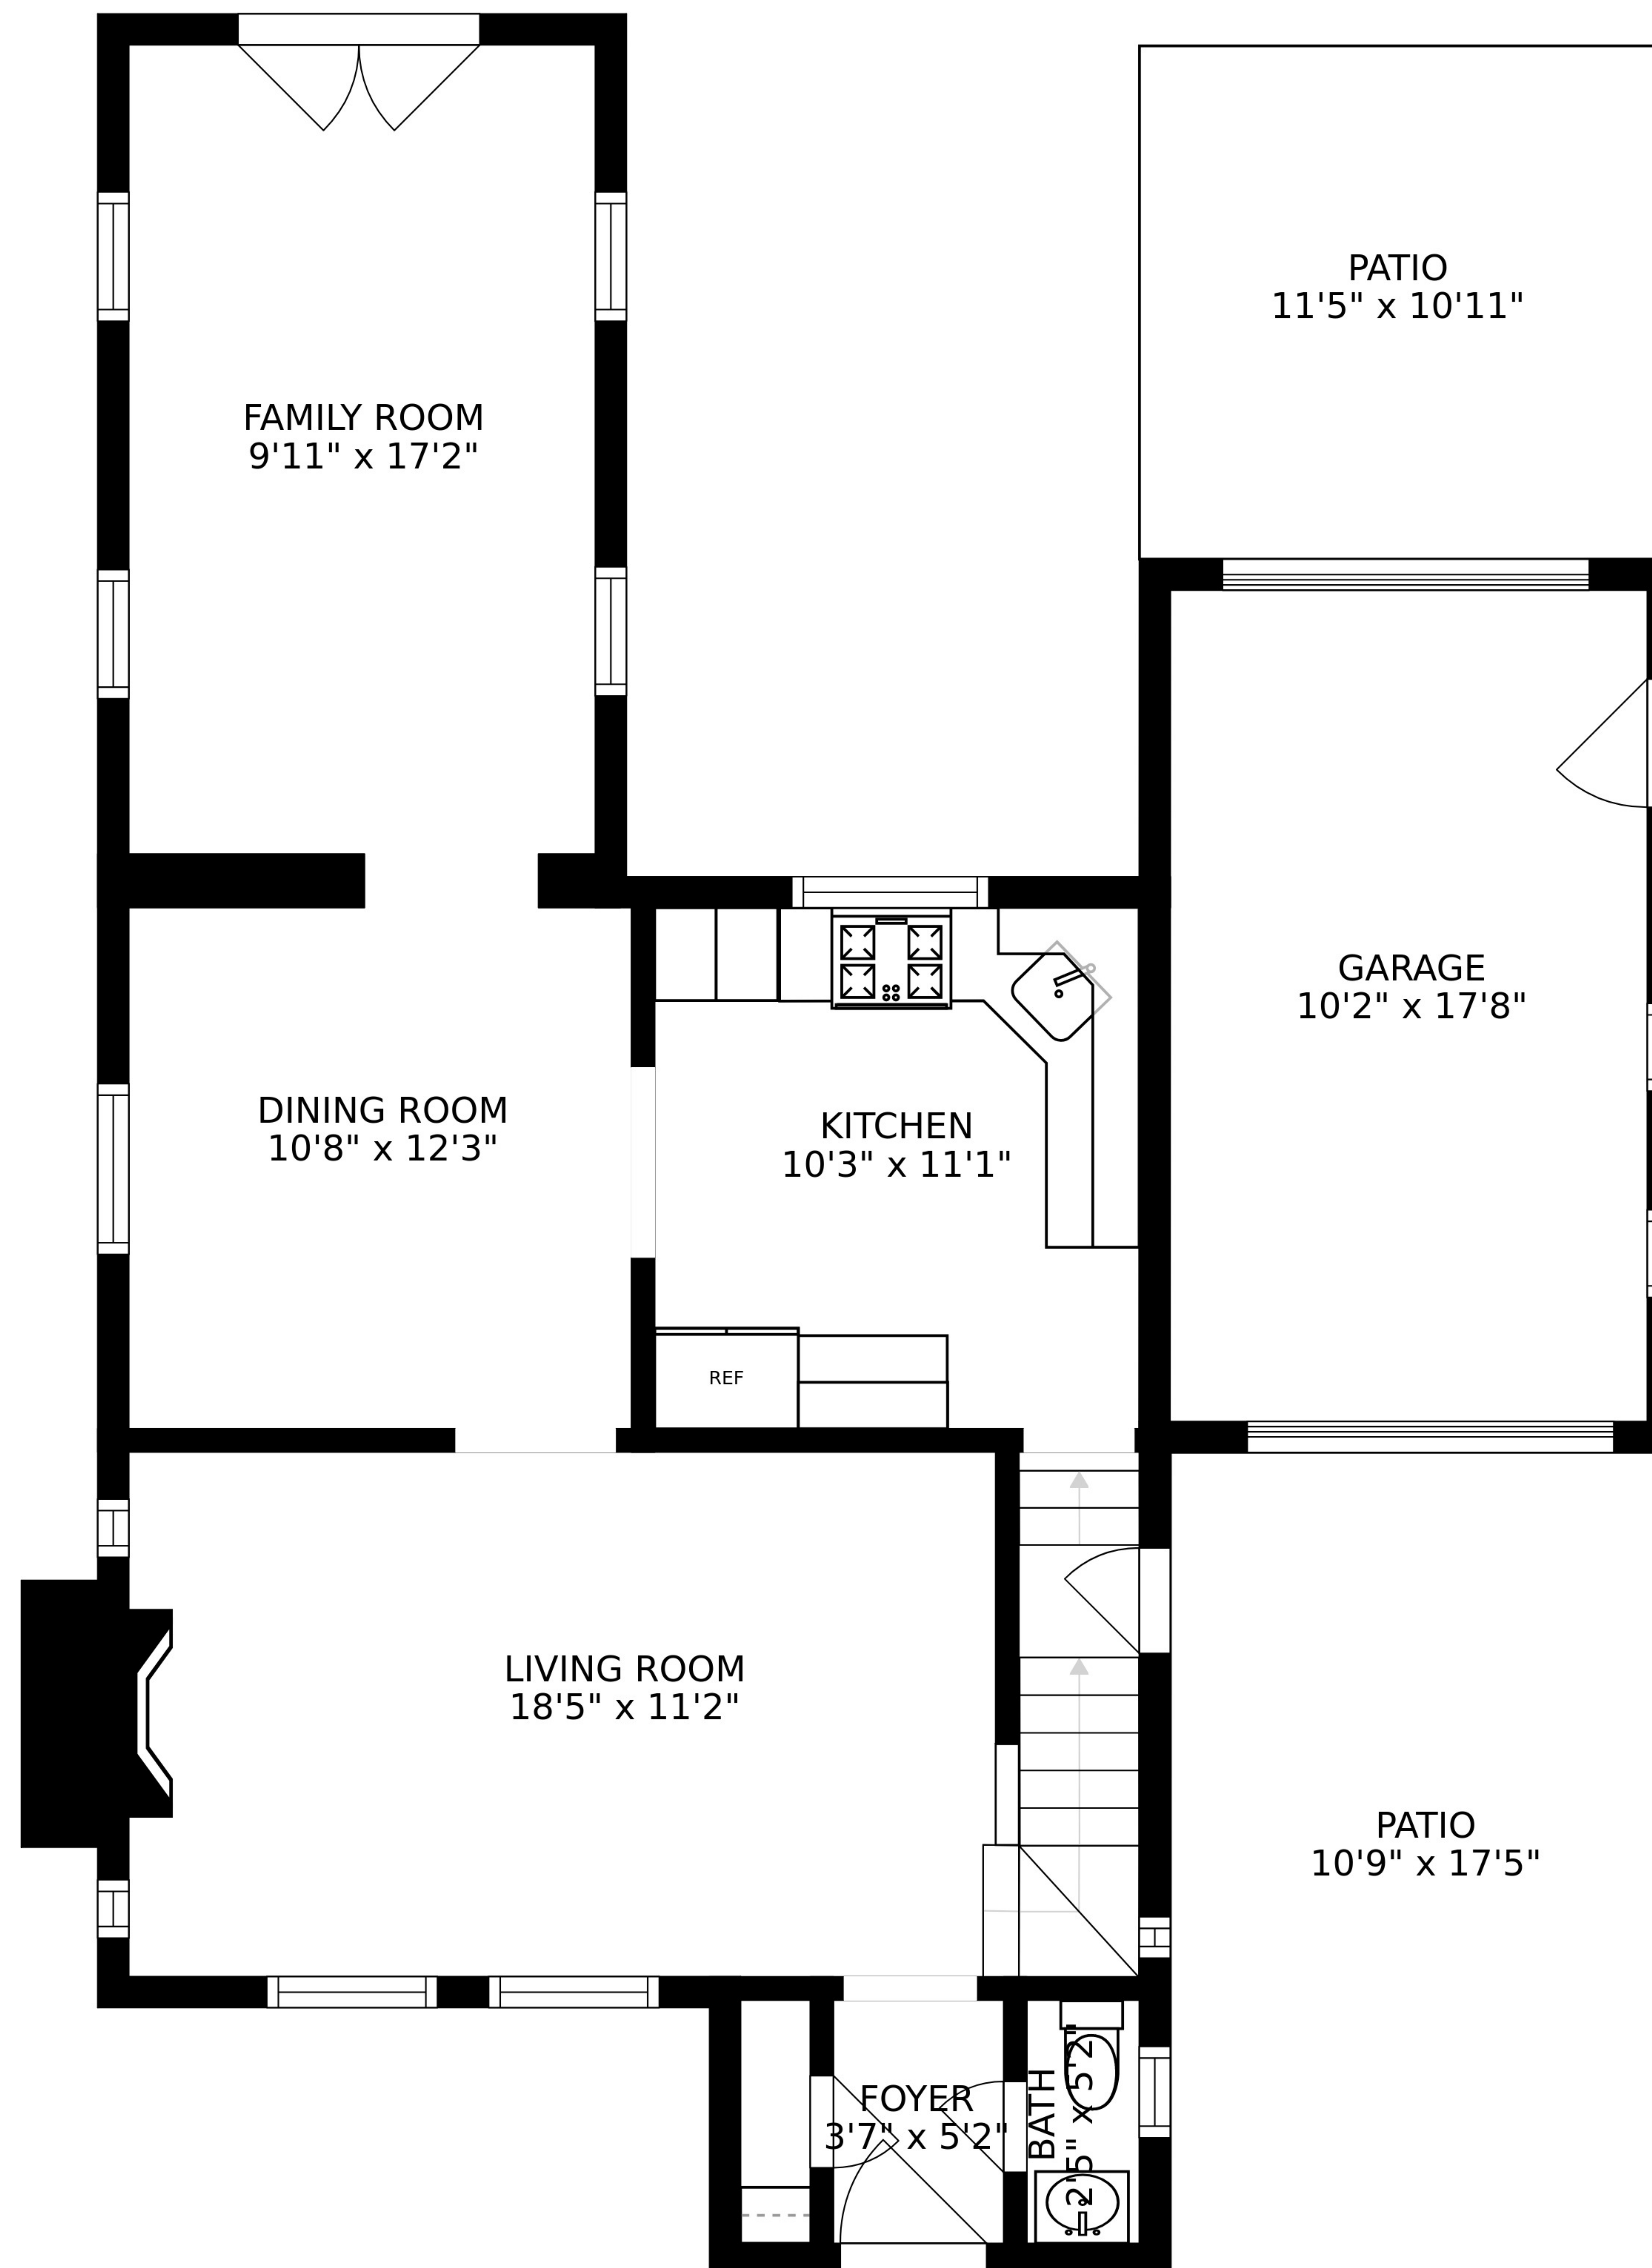

SIZES AND DIMENSIONS ARE APPROXIMATE, ACTUAL MAY VARY.

SIZES AND DIMENSIONS ARE APPROXIMATE, ACTUAL MAY VARY.

SIZES AND DIMENSIONS ARE APPROXIMATE, ACTUAL MAY VARY.

BASEMENT
21'5" x 10'10"

RECREATION ROOM
18'4" x 10'11"

STORAGE
8'5" x 5'8"