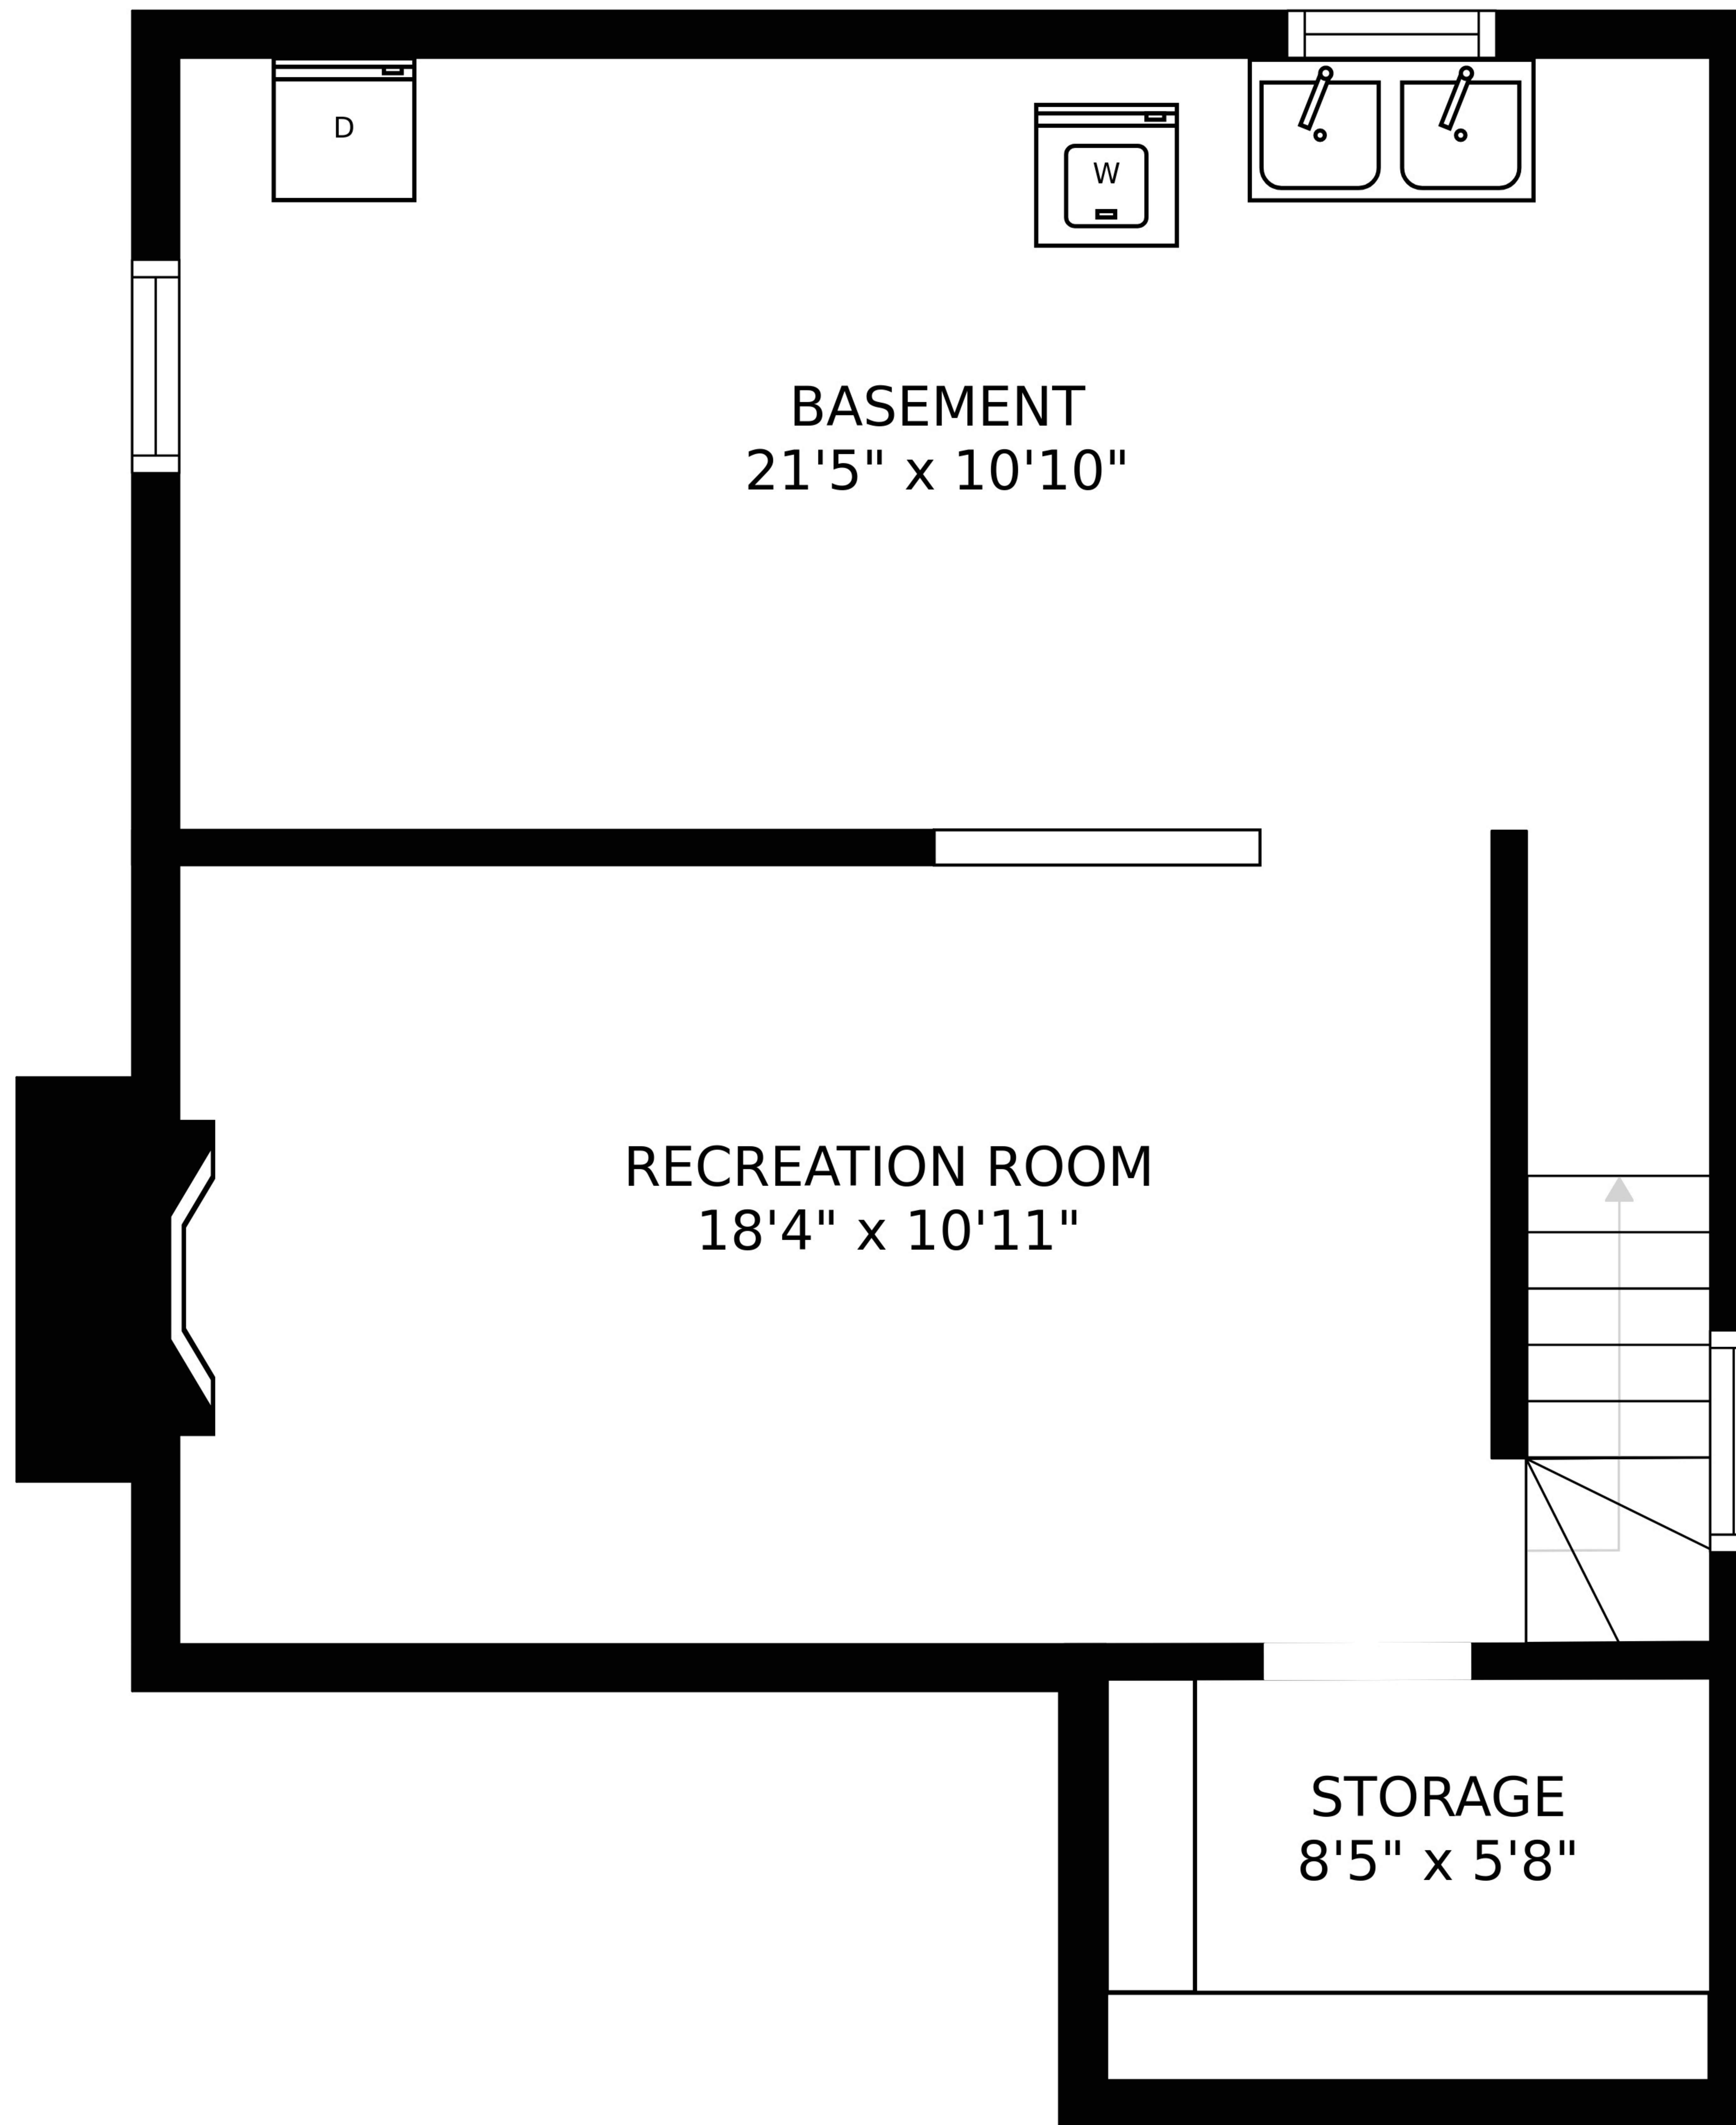

SIZES AND DIMENSIONS ARE APPROXIMATE, ACTUAL MAY VARY.

SIZES AND DIMENSIONS ARE APPROXIMATE, ACTUAL MAY VARY.

SIZES AND DIMENSIONS ARE APPROXIMATE, ACTUAL MAY VARY.

BASEMENT
21'5" x 10'10"

RECREATION ROOM
18'4" x 10'11"

STORAGE
8'5" x 5'8"