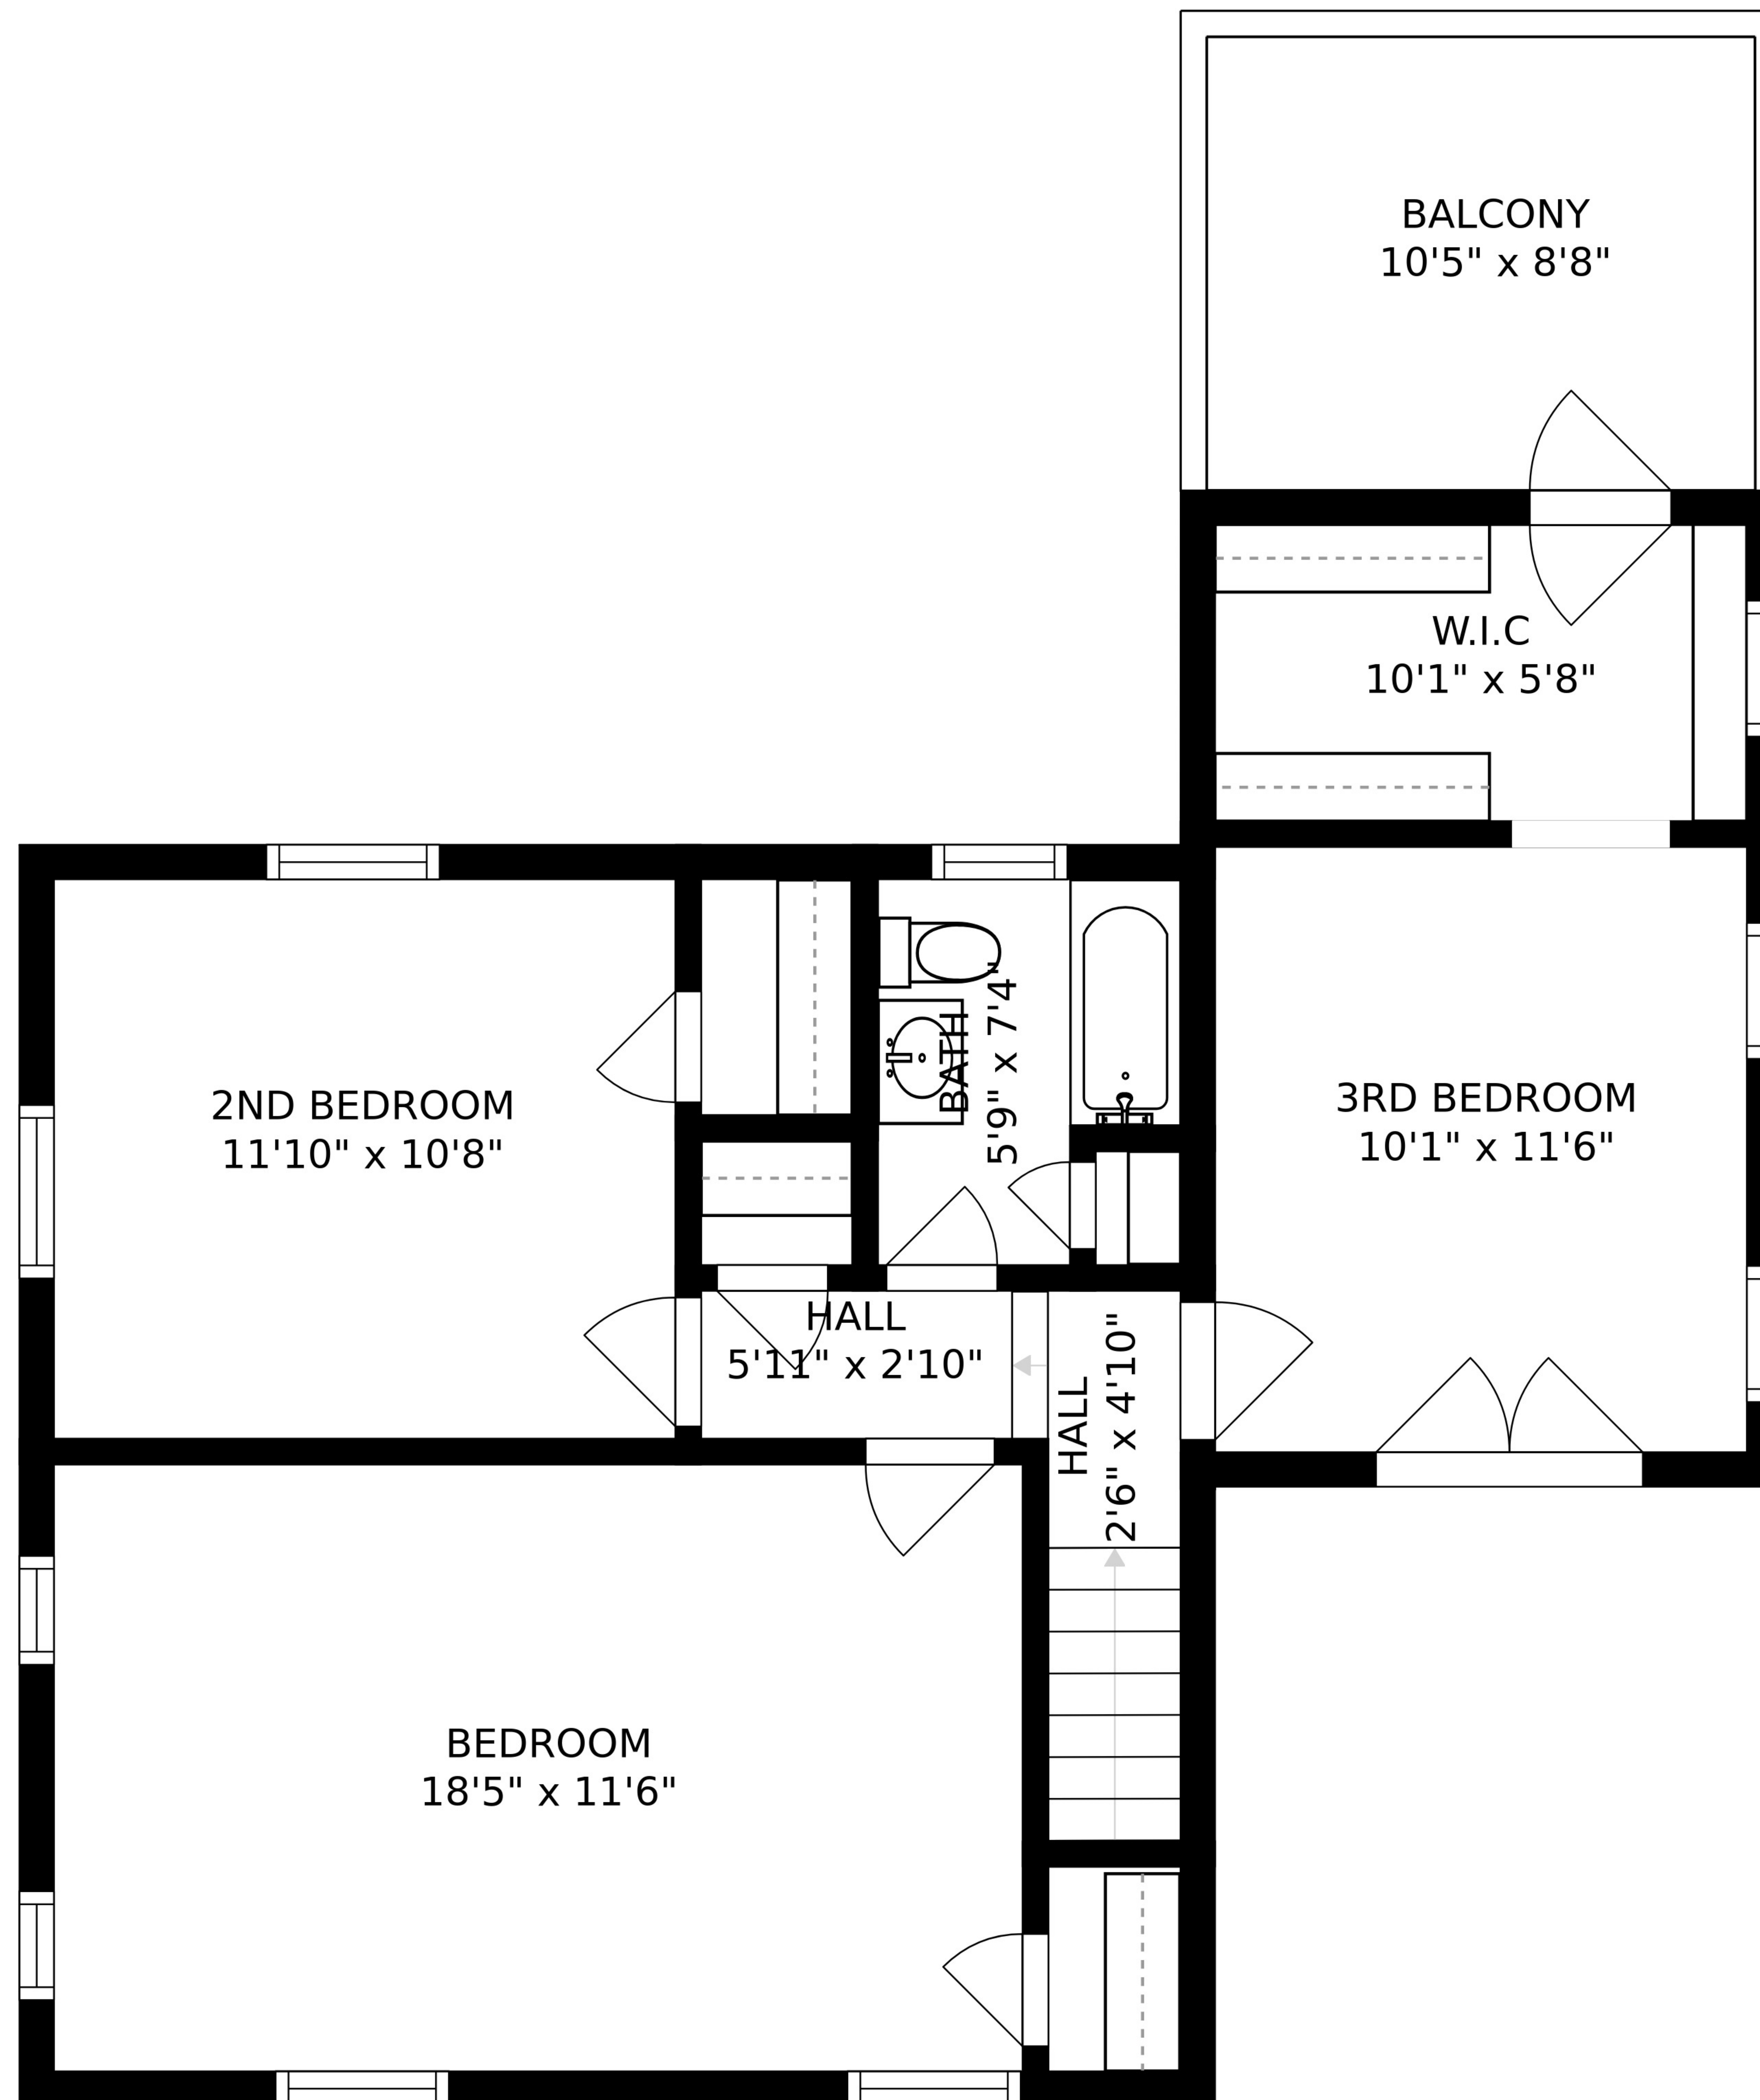

SIZES AND DIMENSIONS ARE APPROXIMATE, ACTUAL MAY VARY.

SIZES AND DIMENSIONS ARE APPROXIMATE, ACTUAL MAY VARY.

SIZES AND DIMENSIONS ARE APPROXIMATE, ACTUAL MAY VARY.

BASEMENT
21'5" x 10'10"

RECREATION ROOM
18'4" x 10'11"

STORAGE
8'5" x 5'8"