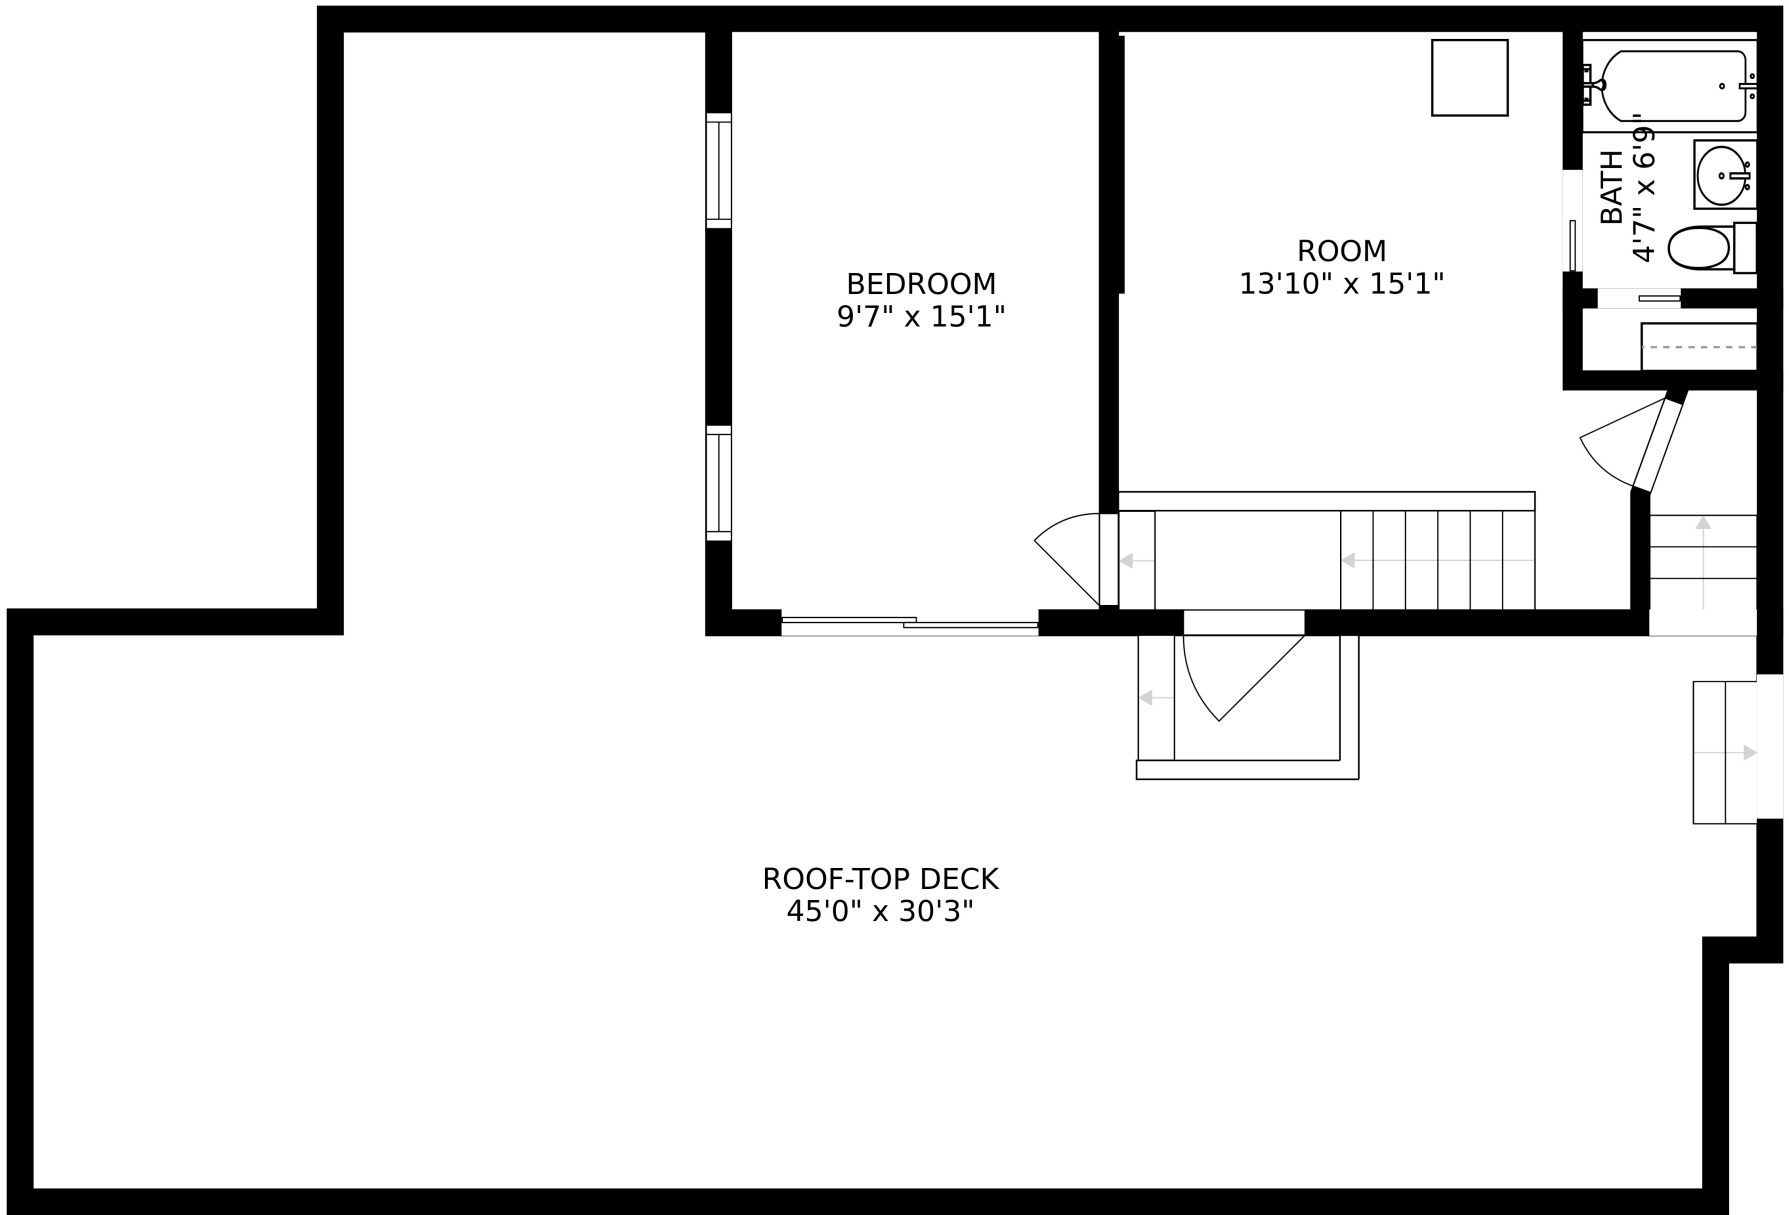

FLOOR 2

FLOOR 1

SIZES AND DIMENSIONS ARE APPROXIMATE, ACTUAL MAY VARY.

BEDROOM
9'7" x 15'1"

ROOM
13'10" x 15'1"

BATH
4'7" x 6'9"

ROOF-TOP DECK
45'0" x 30'3"

SIZES AND DIMENSIONS ARE APPROXIMATE, ACTUAL MAY VARY.

SIZES AND DIMENSIONS ARE APPROXIMATE, ACTUAL MAY VARY.