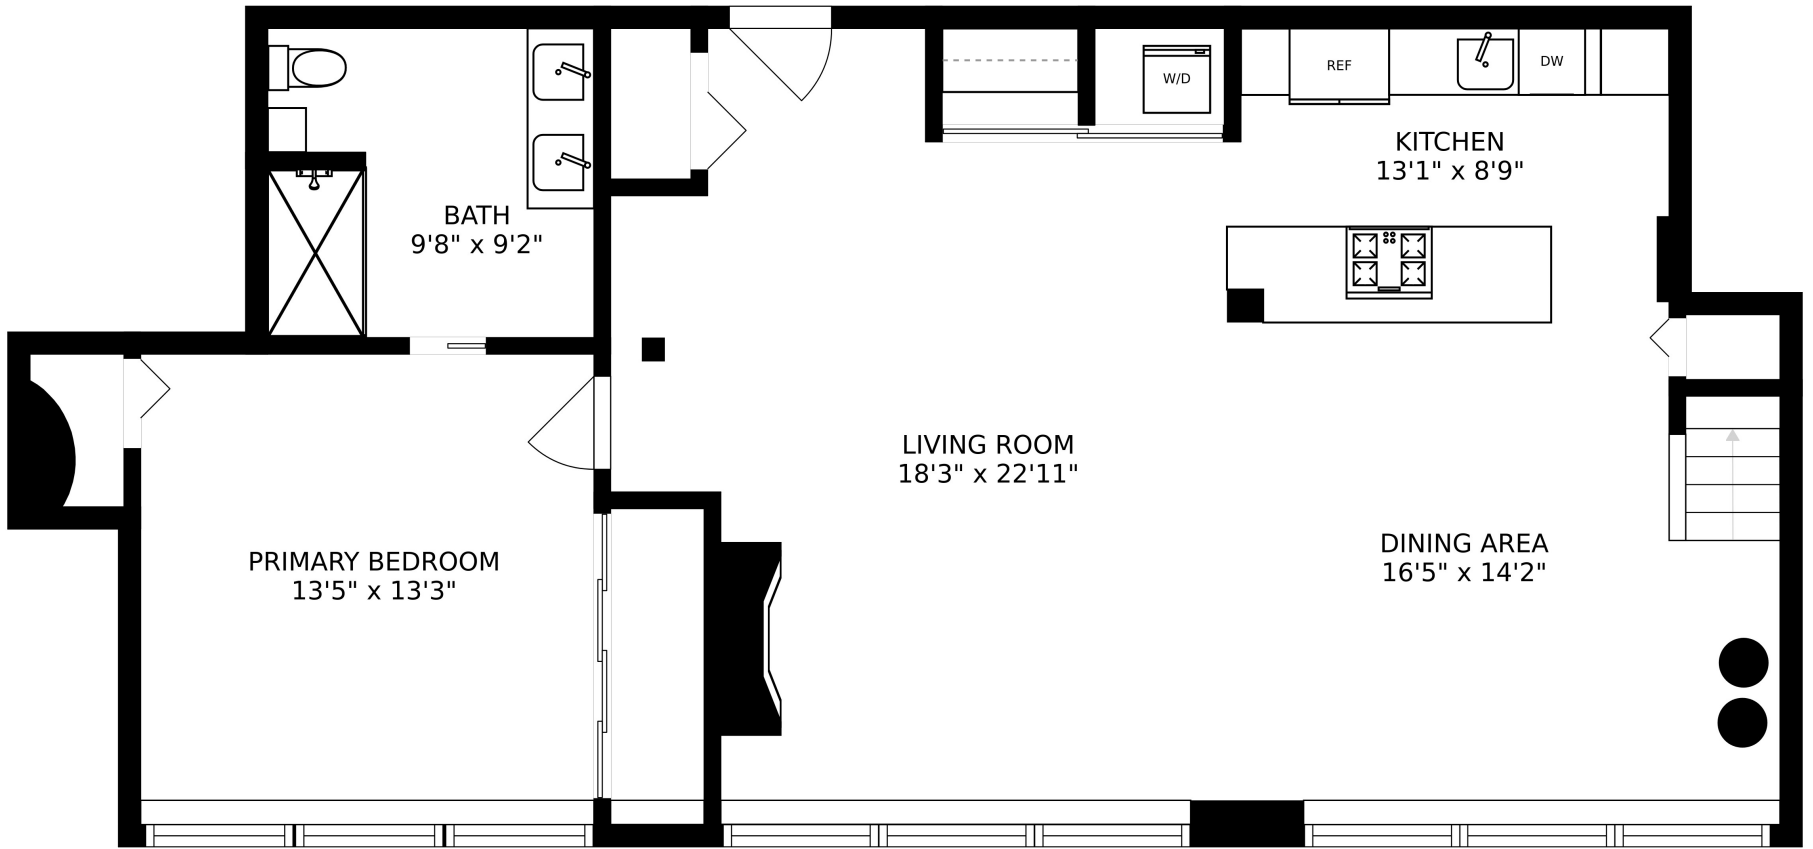

FLOOR 2

FLOOR 1

SIZES AND DIMENSIONS ARE APPROXIMATE, ACTUAL MAY VARY.

BEDROOM
9'7" x 15'1"

ROOM
13'10" x 15'1"

BATH
4'7" x 6'9"

ROOF-TOP DECK
45'0" x 30'3"

SIZES AND DIMENSIONS ARE APPROXIMATE, ACTUAL MAY VARY.

SIZES AND DIMENSIONS ARE APPROXIMATE, ACTUAL MAY VARY.