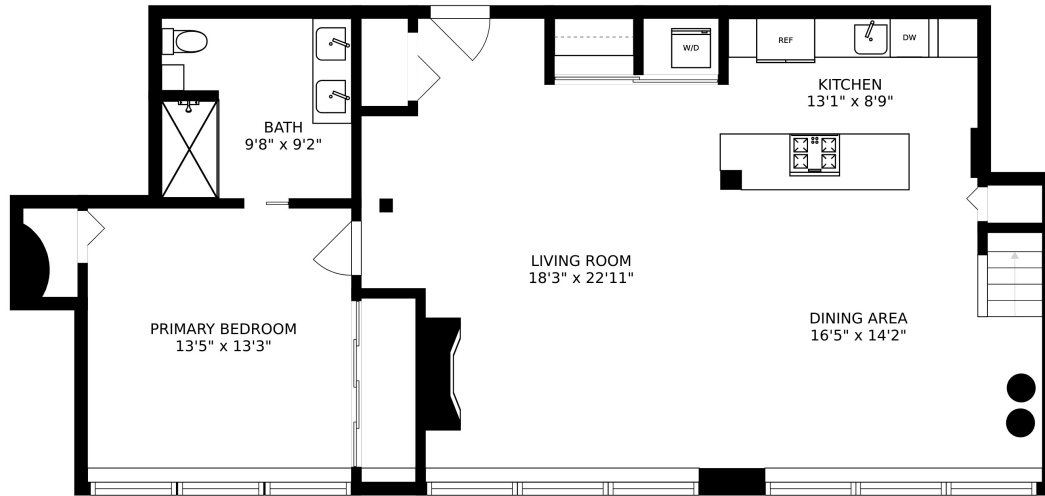

FLOOR 2

FLOOR 1

SIZES AND DIMENSIONS ARE APPROXIMATE, ACTUAL MAY VARY.

BEDROOM
9'7" x 15'1"

ROOM
13'10" x 15'1"

BATH
4'7" x 6'9"

ROOF-TOP DECK
45'0" x 30'3"

SIZES AND DIMENSIONS ARE APPROXIMATE, ACTUAL MAY VARY.

SIZES AND DIMENSIONS ARE APPROXIMATE, ACTUAL MAY VARY.