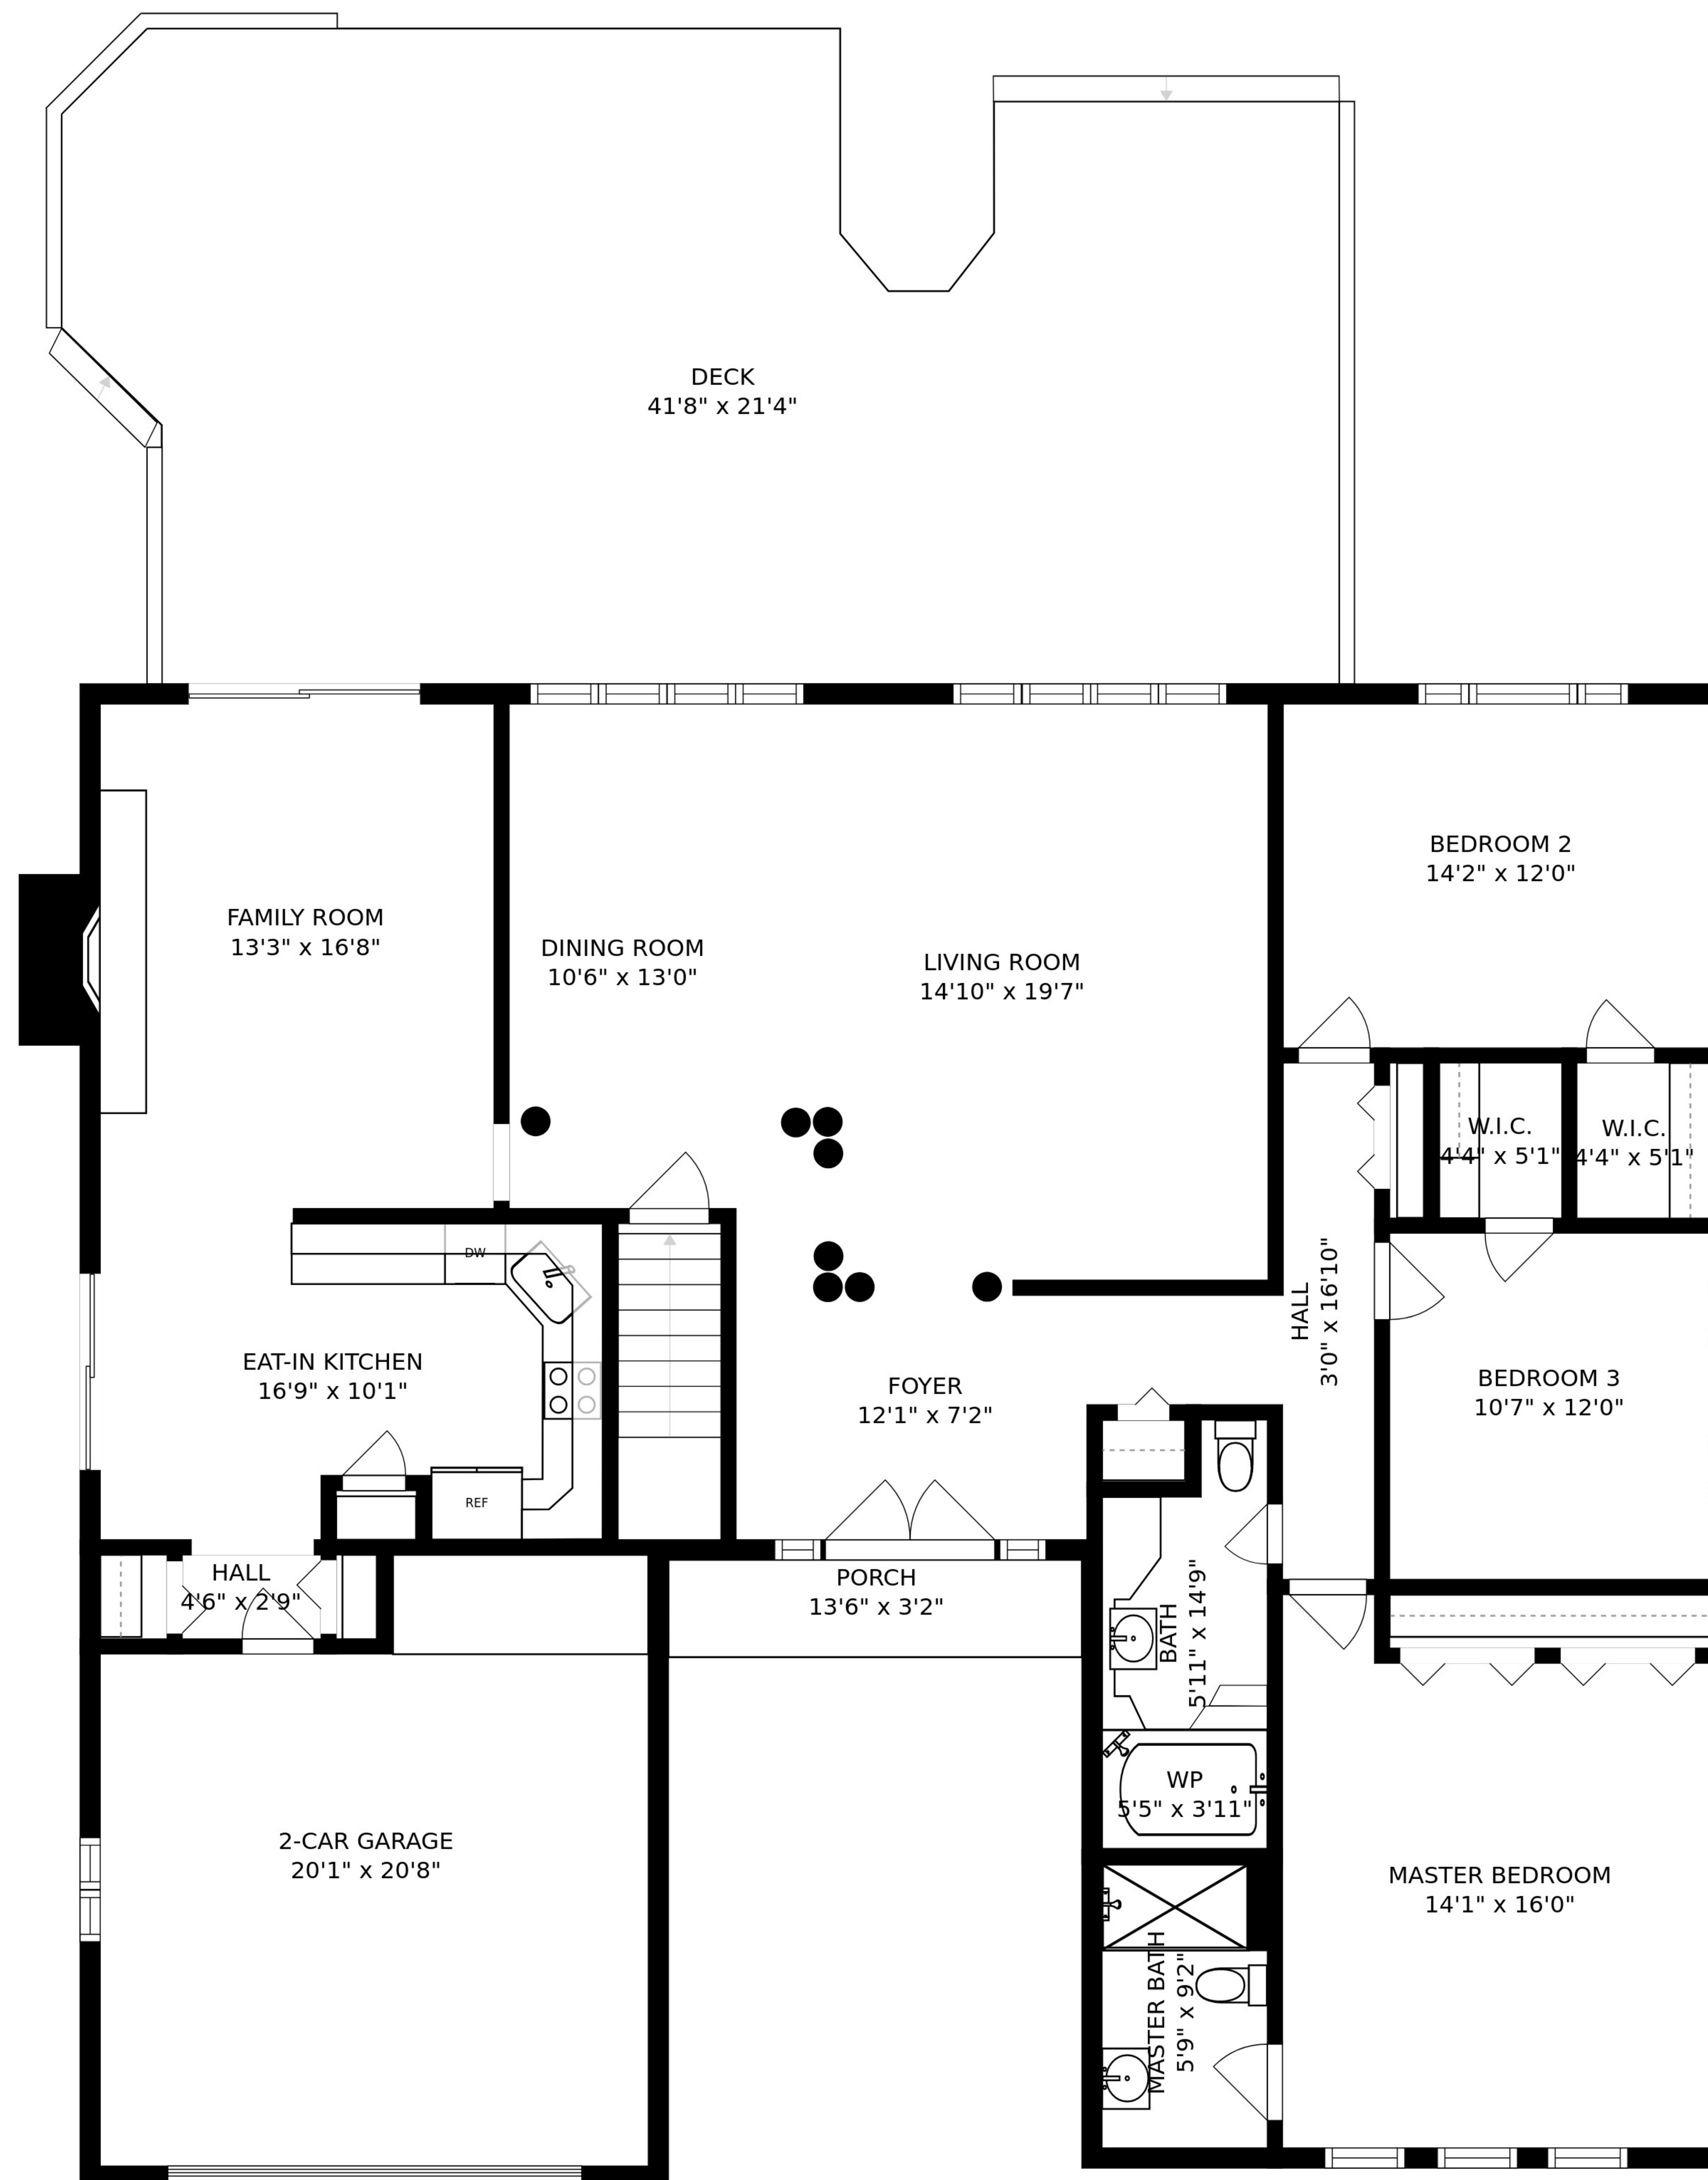

SIZES AND DIMENSIONS ARE APPROXIMATE, ACTUAL MAY VARY.

SIZES AND DIMENSIONS ARE APPROXIMATE, ACTUAL MAY VARY.

TO RAISED CRAWL SPACE
0'8" x 7'3"