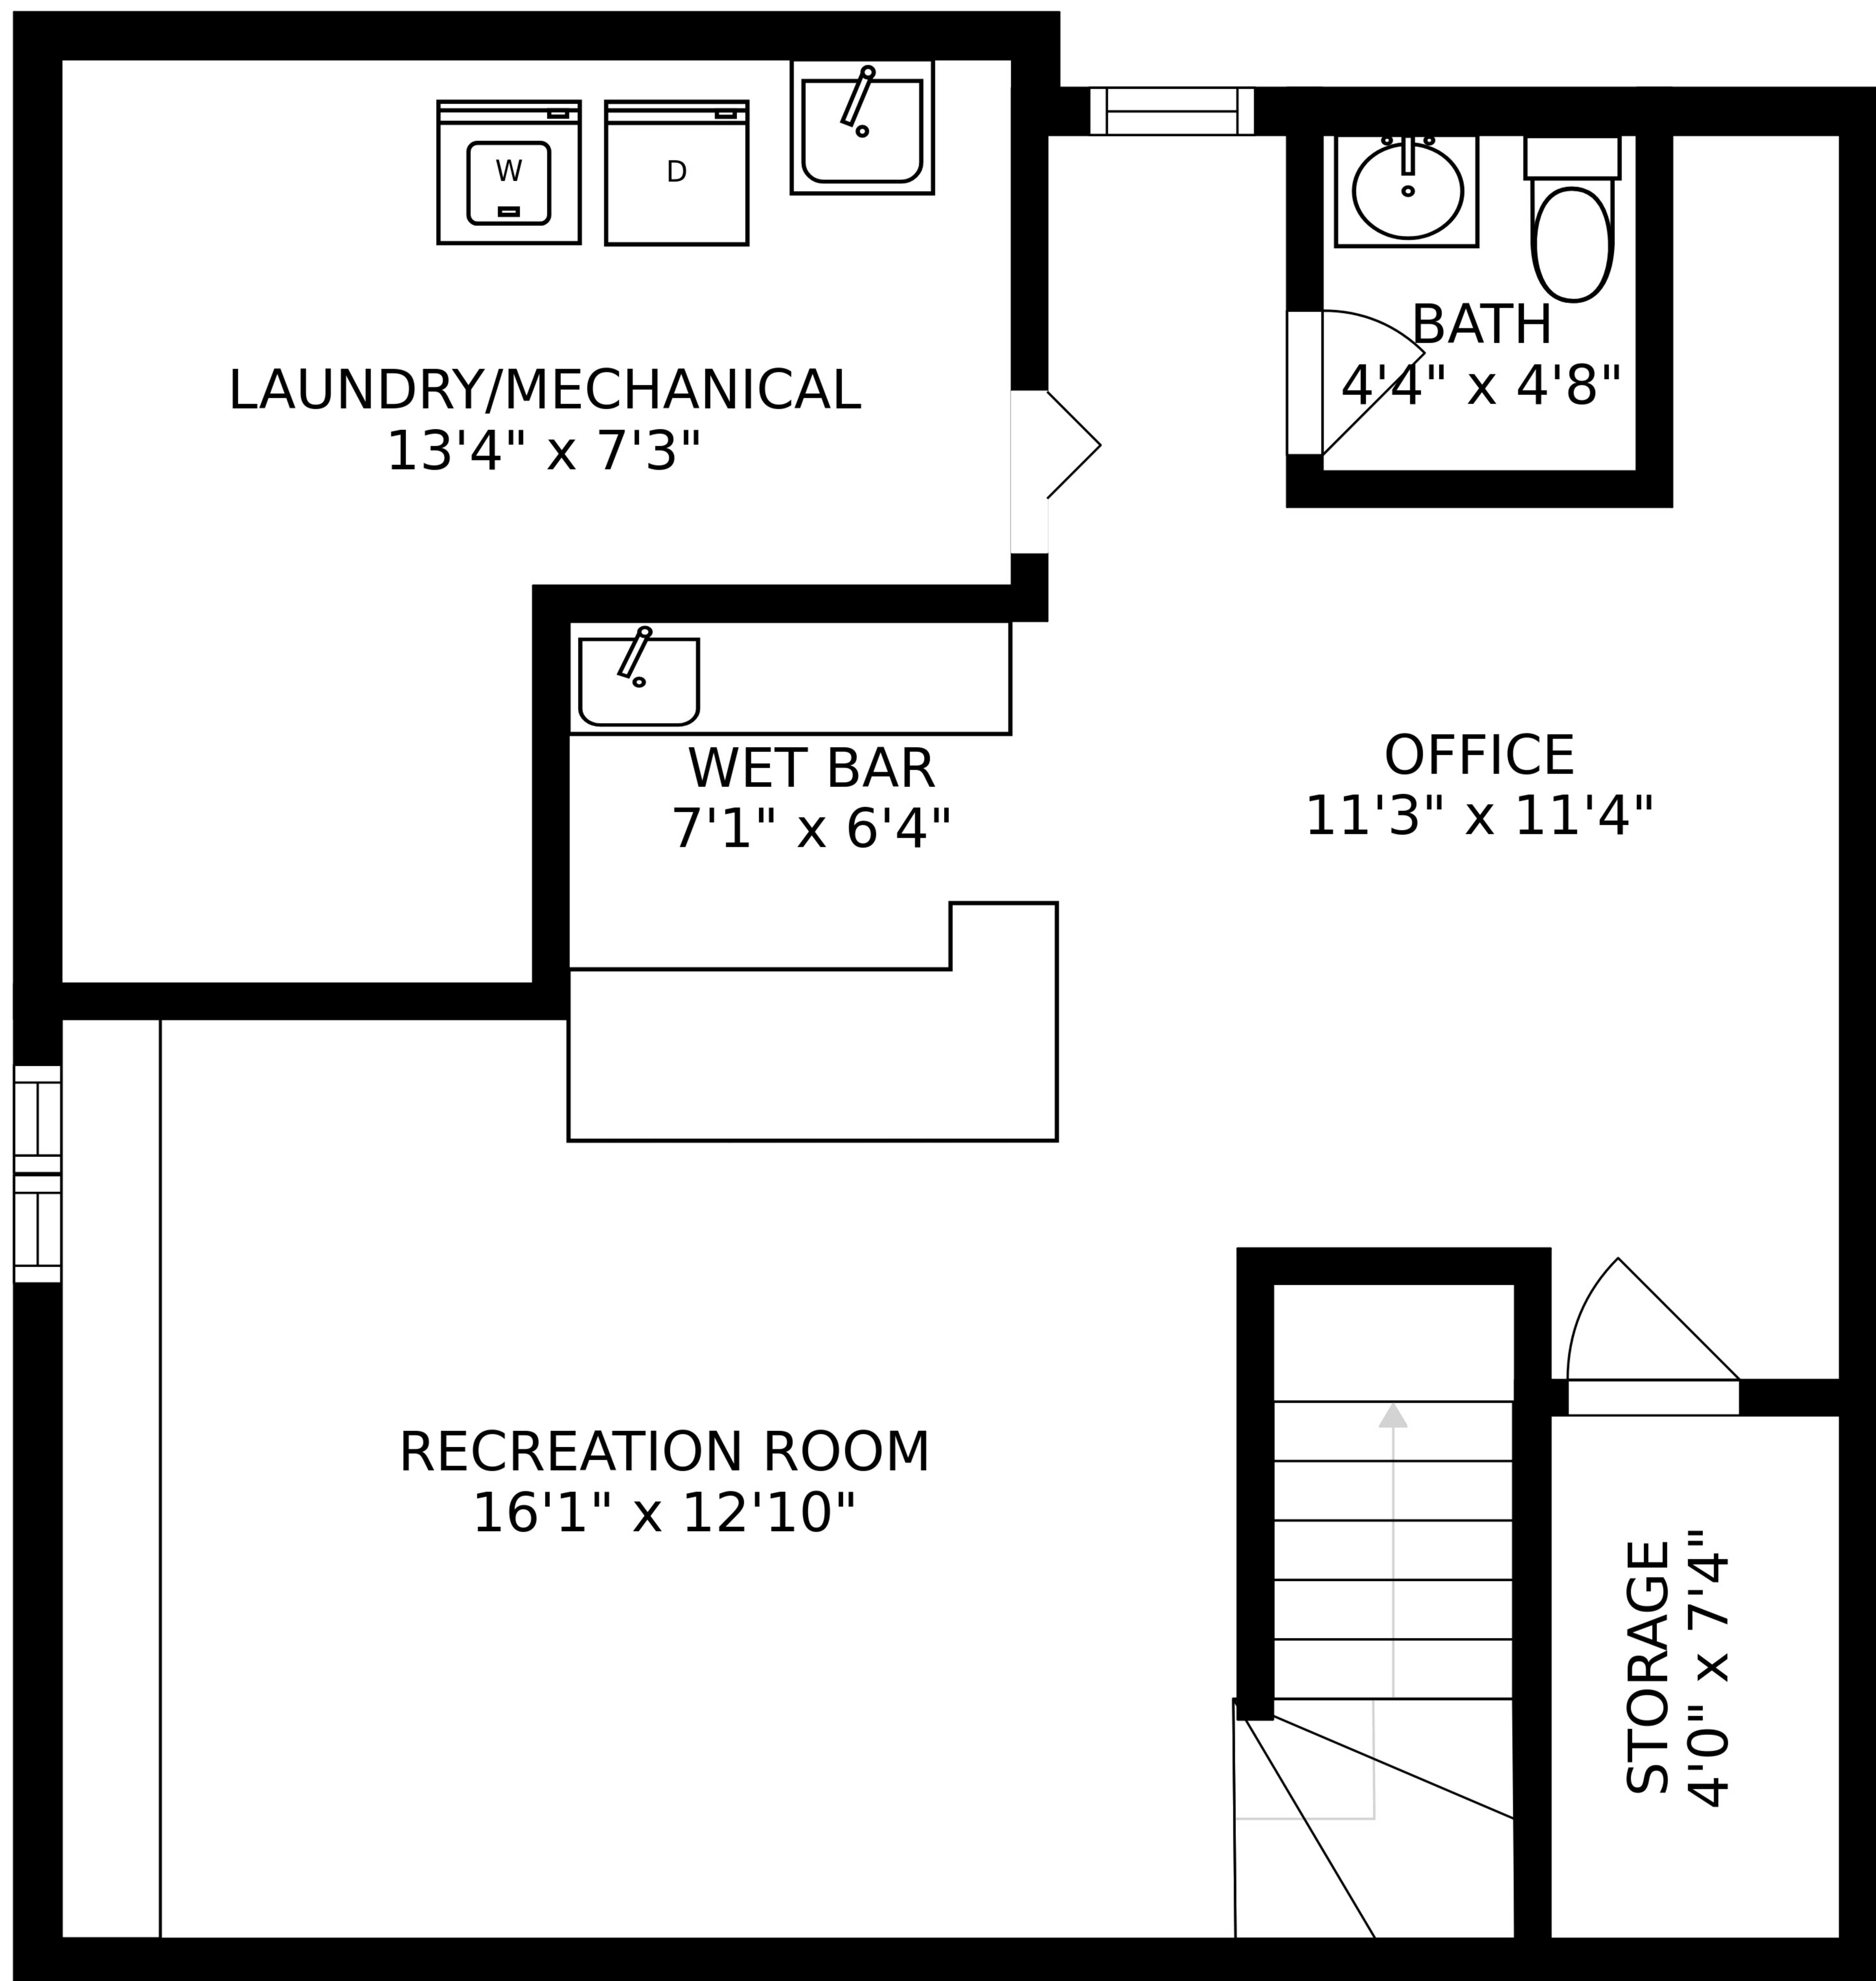

SIZES AND DIMENSIONS ARE APPROXIMATE, ACTUAL MAY VARY.

SIZES AND DIMENSIONS ARE APPROXIMATE, ACTUAL MAY VARY.

TO RAISED CRAWL SPACE
0'8" x 7'3"