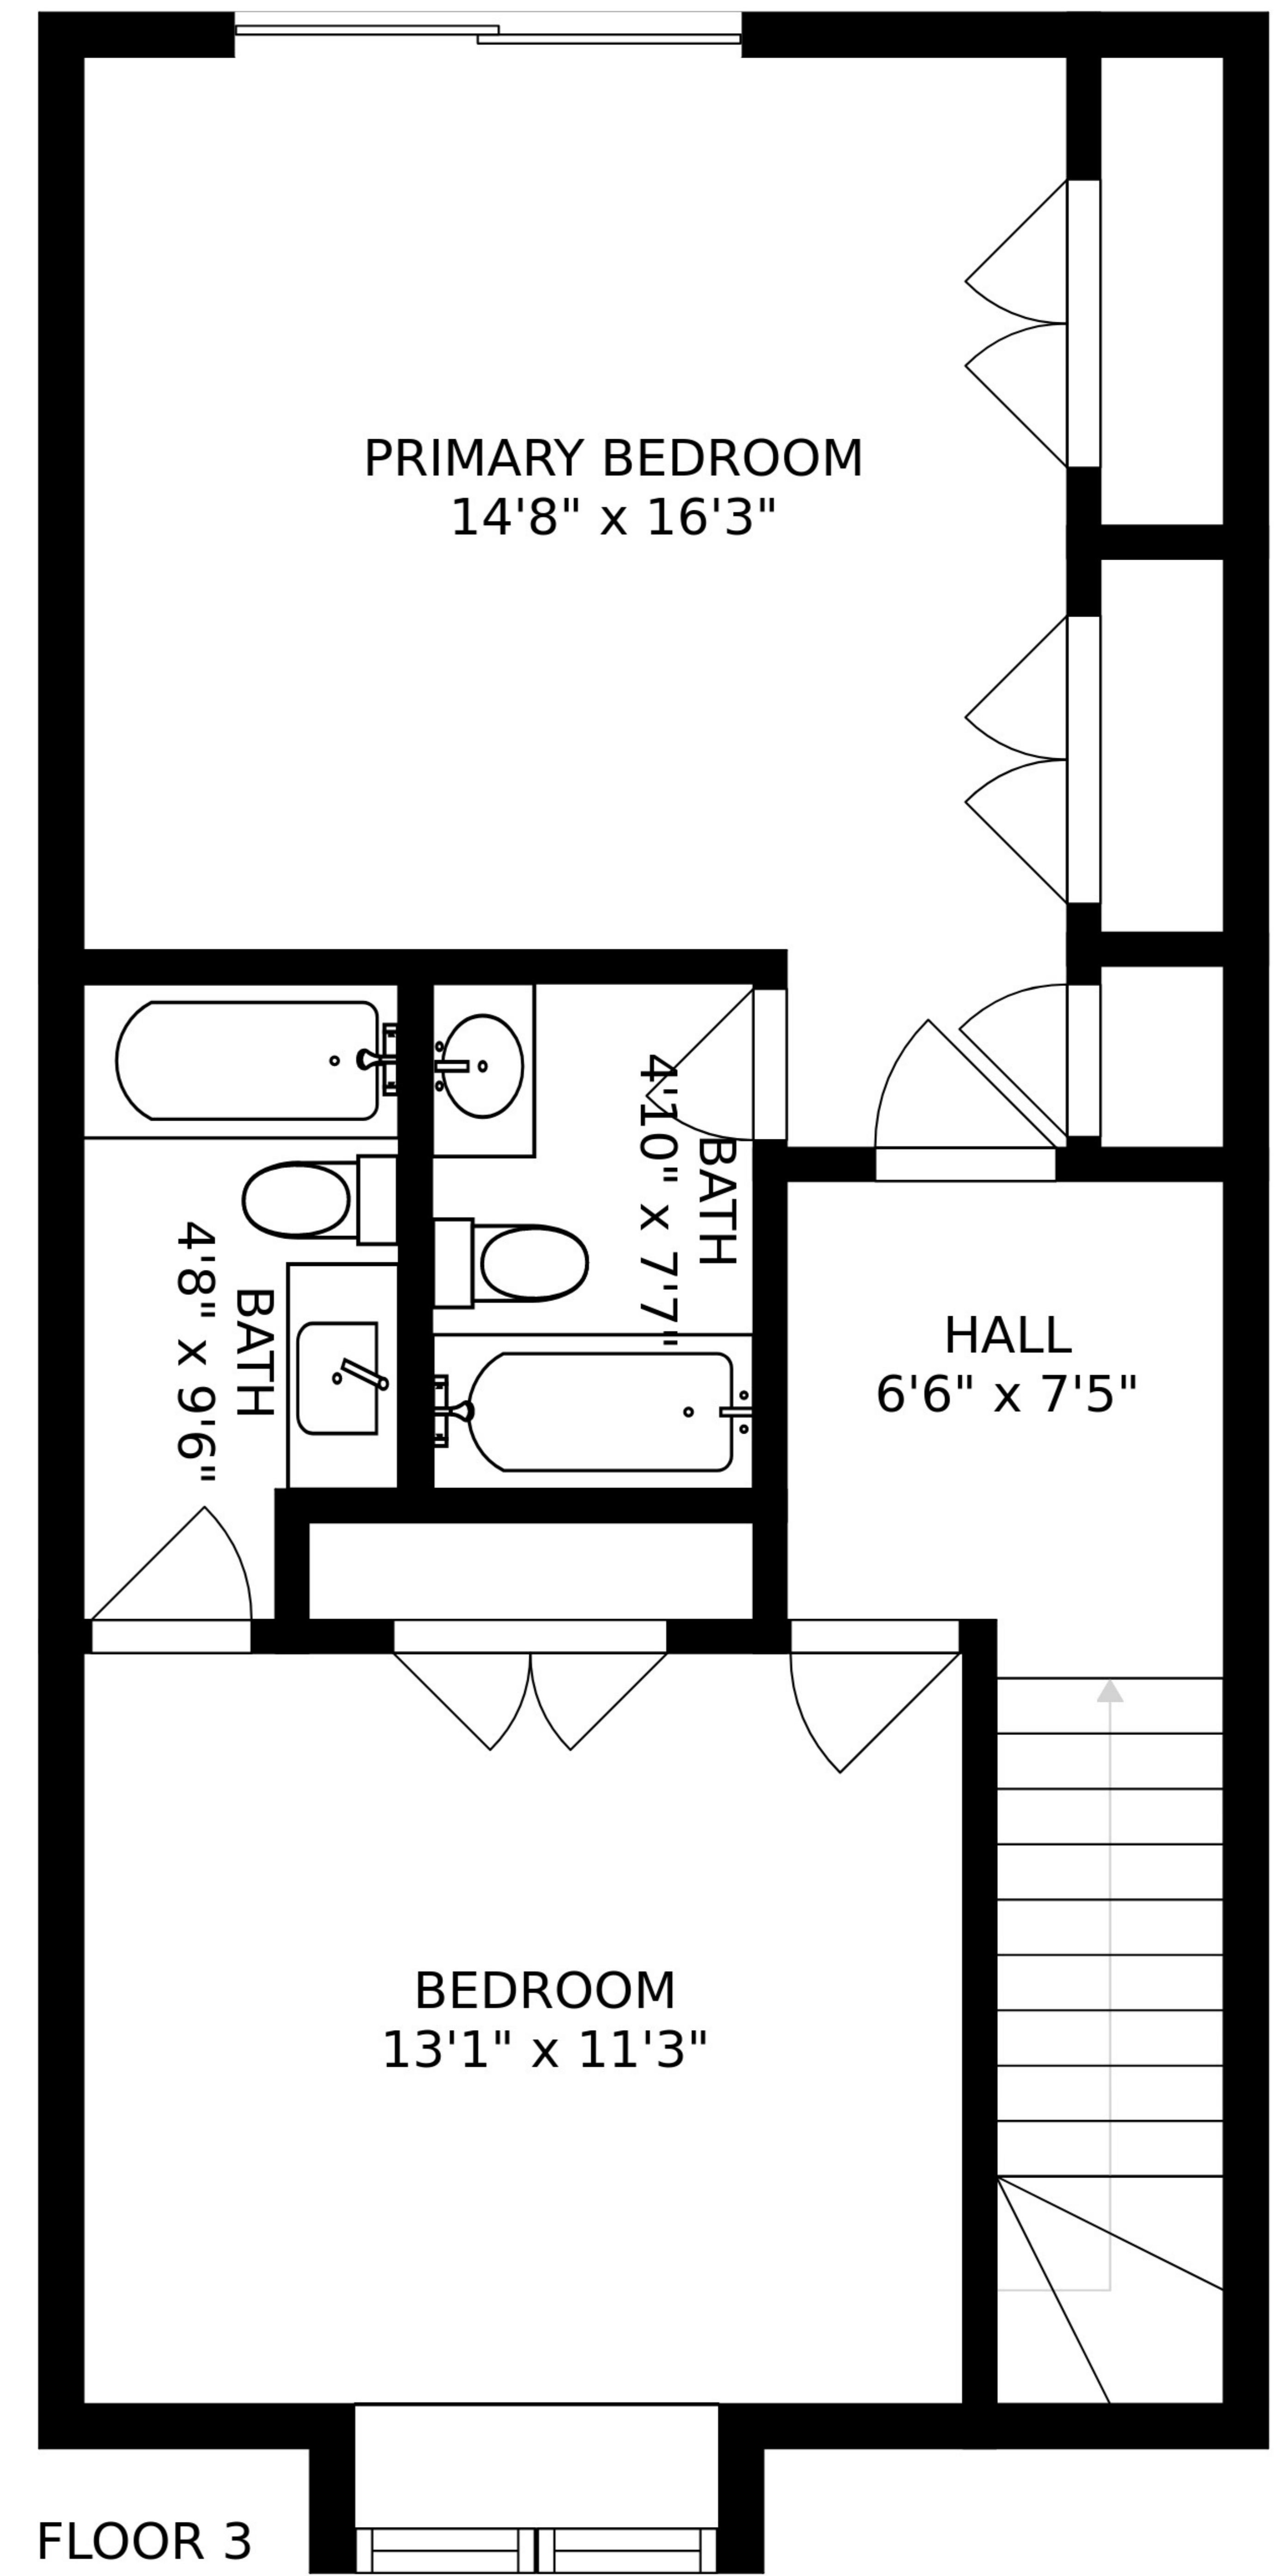

FLOOR 1

FLOOR 2

FLOOR 3

LIVING ROOM  
17'0" x 23'5"

REF

DW

KITCHEN  
8'8" x 12'5"

FOYER  
4'0" x 17'1"

DINING AREA  
8'8" x 6'8"

BATH  
8'5" x 7'6"

PORCH  
6'2" x 4'4"