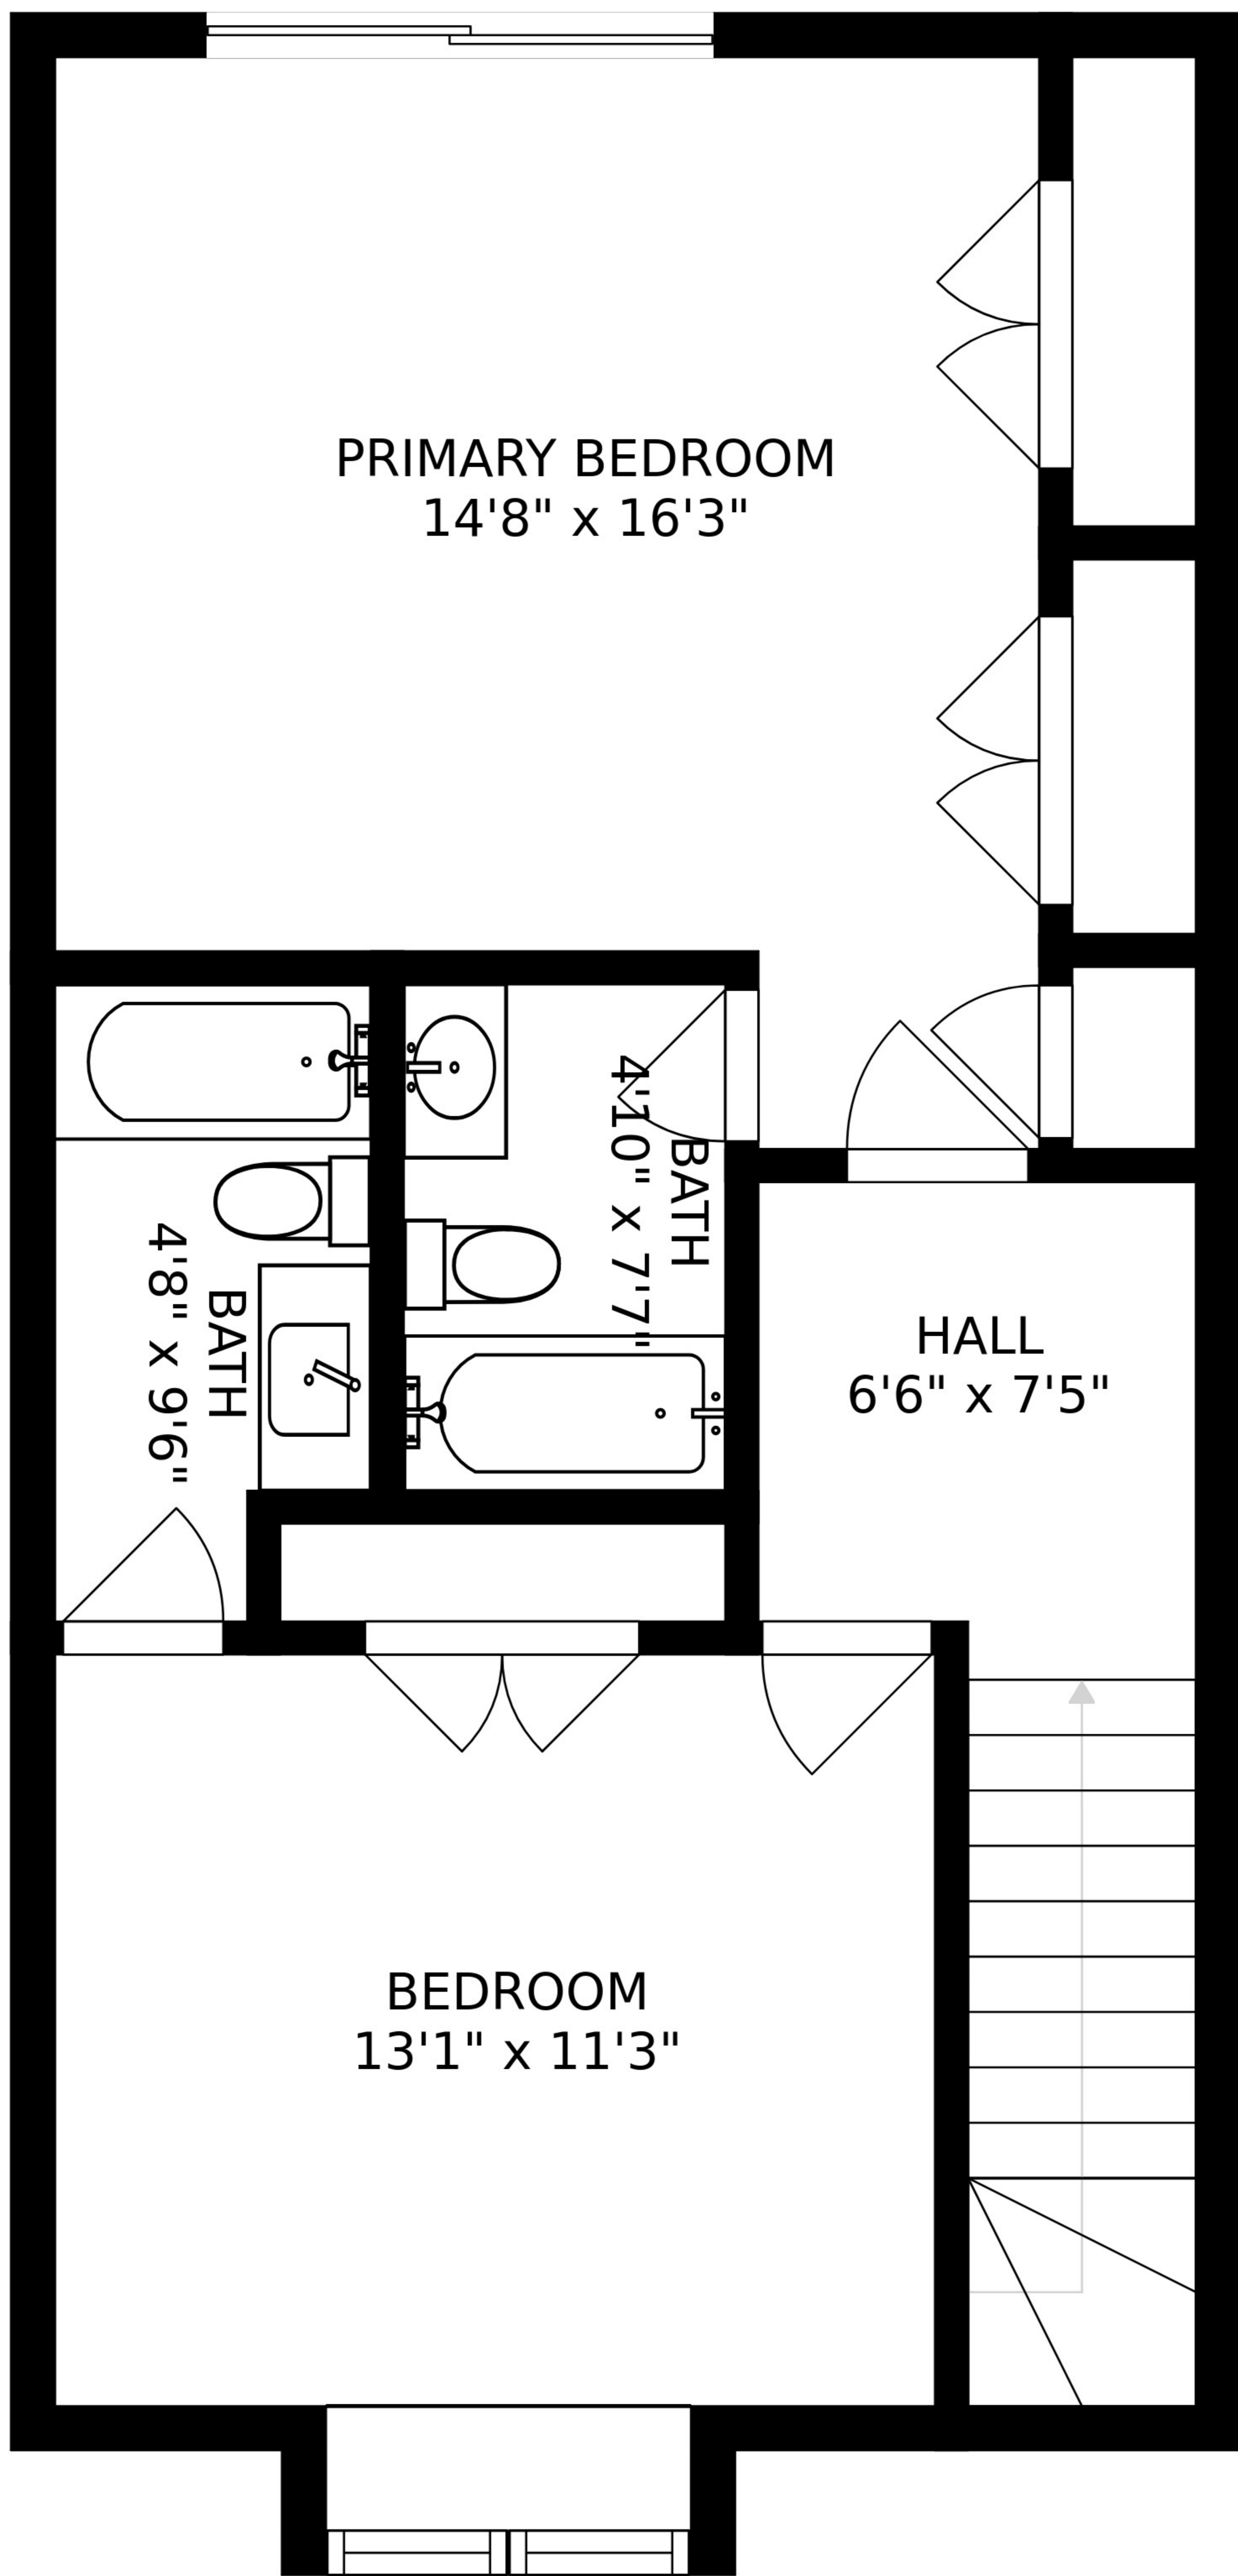

FLOOR 1

FLOOR 2

FLOOR 3

LIVING ROOM  
17'0" x 23'5"

REF

DW

KITCHEN  
8'8" x 12'5"

FOYER  
4'0" x 17'1"

DINING AREA  
8'8" x 6'8"

BATH  
8'5" x 7'6"

PORCH  
6'2" x 4'4"