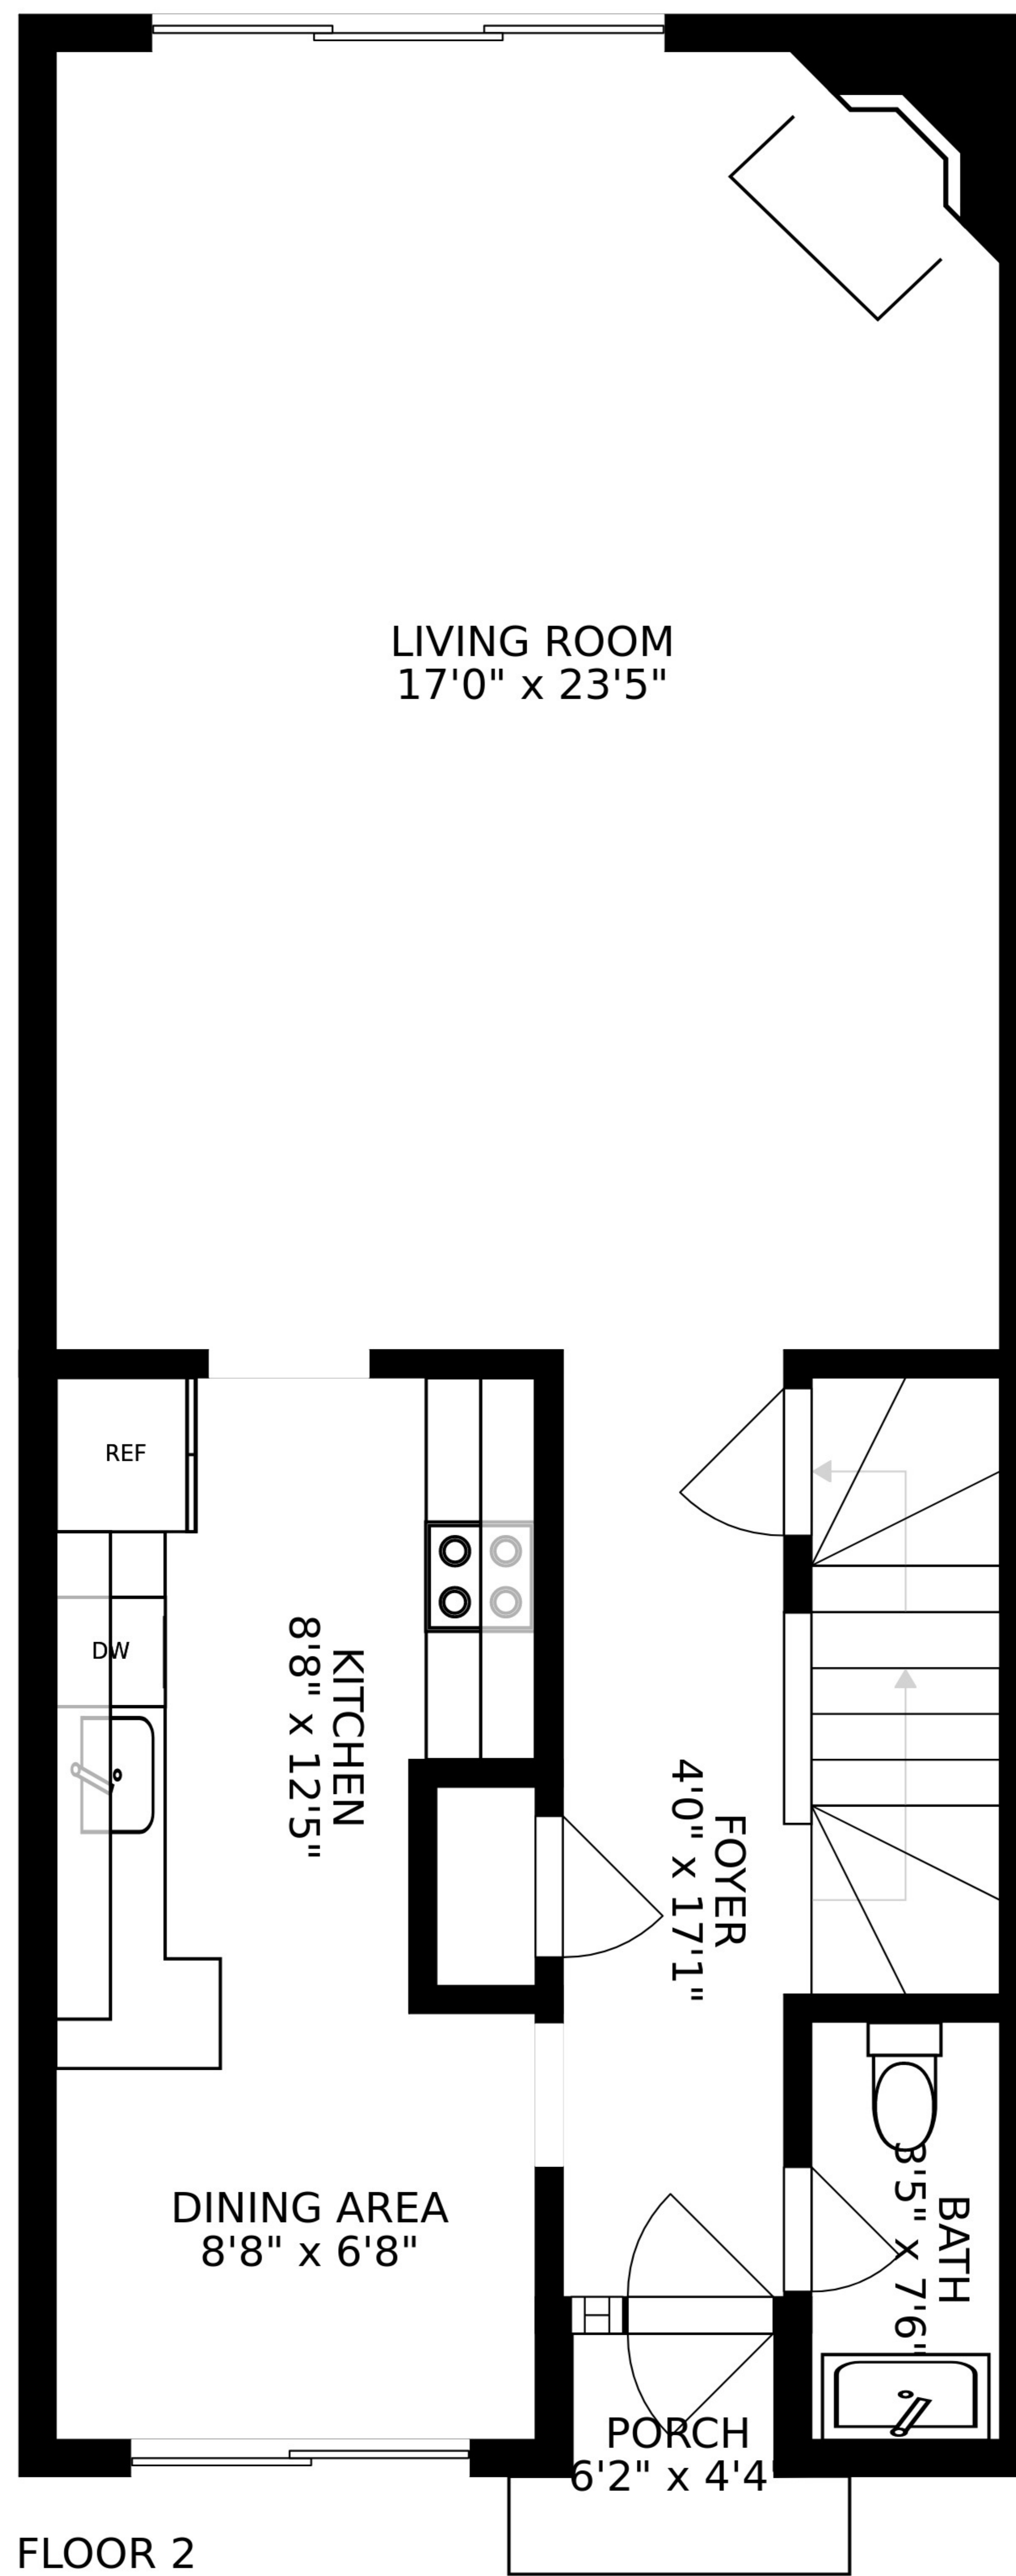

FLOOR 1

FLOOR 2

FLOOR 3

LIVING ROOM  
17'0" x 23'5"

REF

DW

KITCHEN  
8'8" x 12'5"

FOYER  
4'0" x 17'1"

DINING AREA  
8'8" x 6'8"

BATH  
8'5" x 7'6"

PORCH  
6'2" x 4'4"