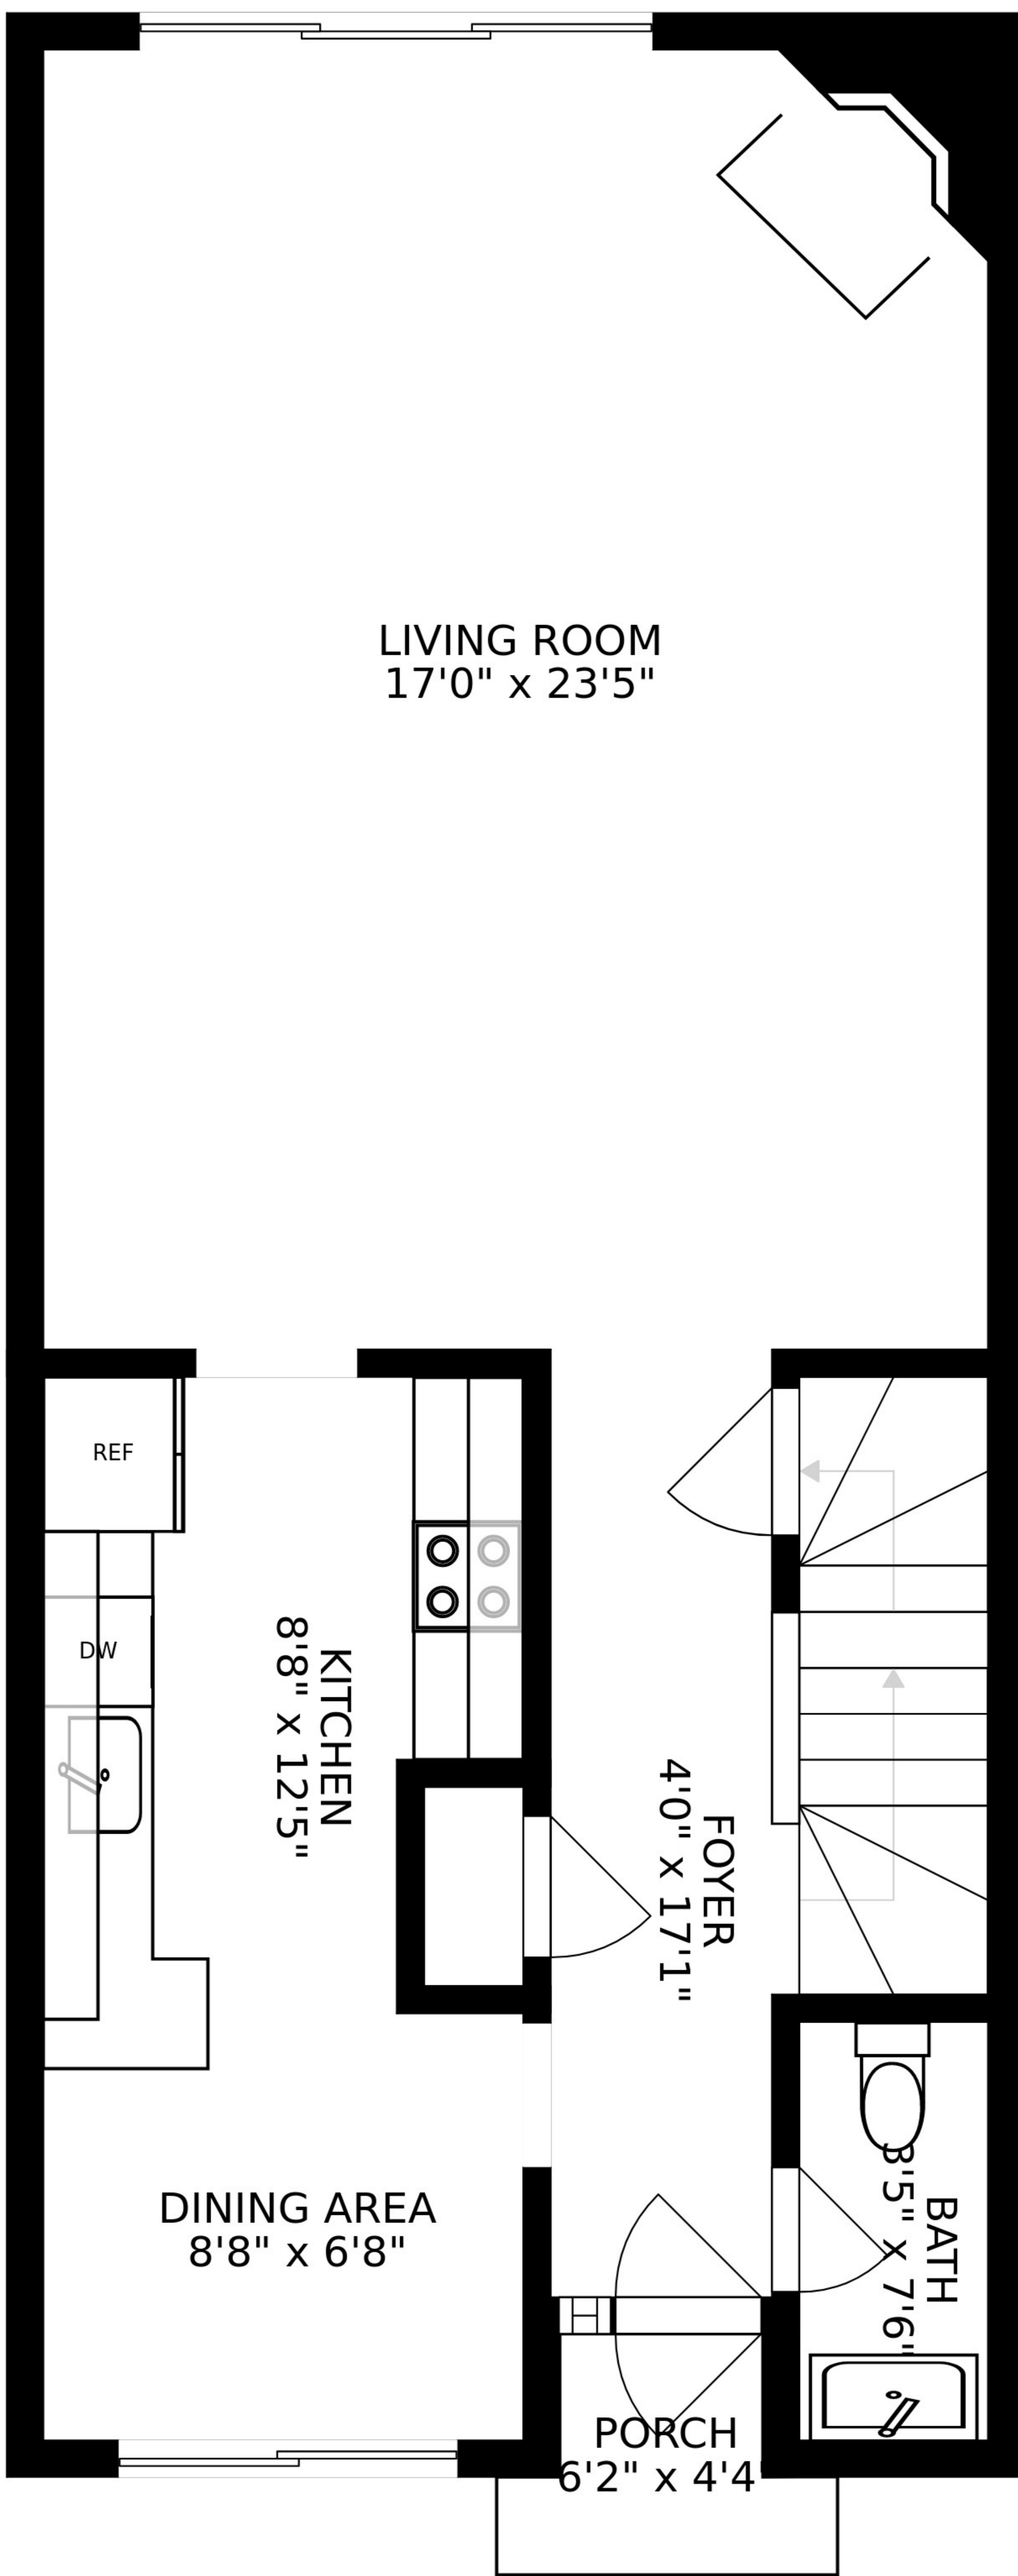

FLOOR 1

FLOOR 2

FLOOR 3

LIVING ROOM  
17'0" x 23'5"

REF

DW

KITCHEN  
8'8" x 12'5"

FOYER  
4'0" x 17'1"

DINING AREA  
8'8" x 6'8"

BATH  
8'5" x 7'6"

PORCH  
6'2" x 4'4"