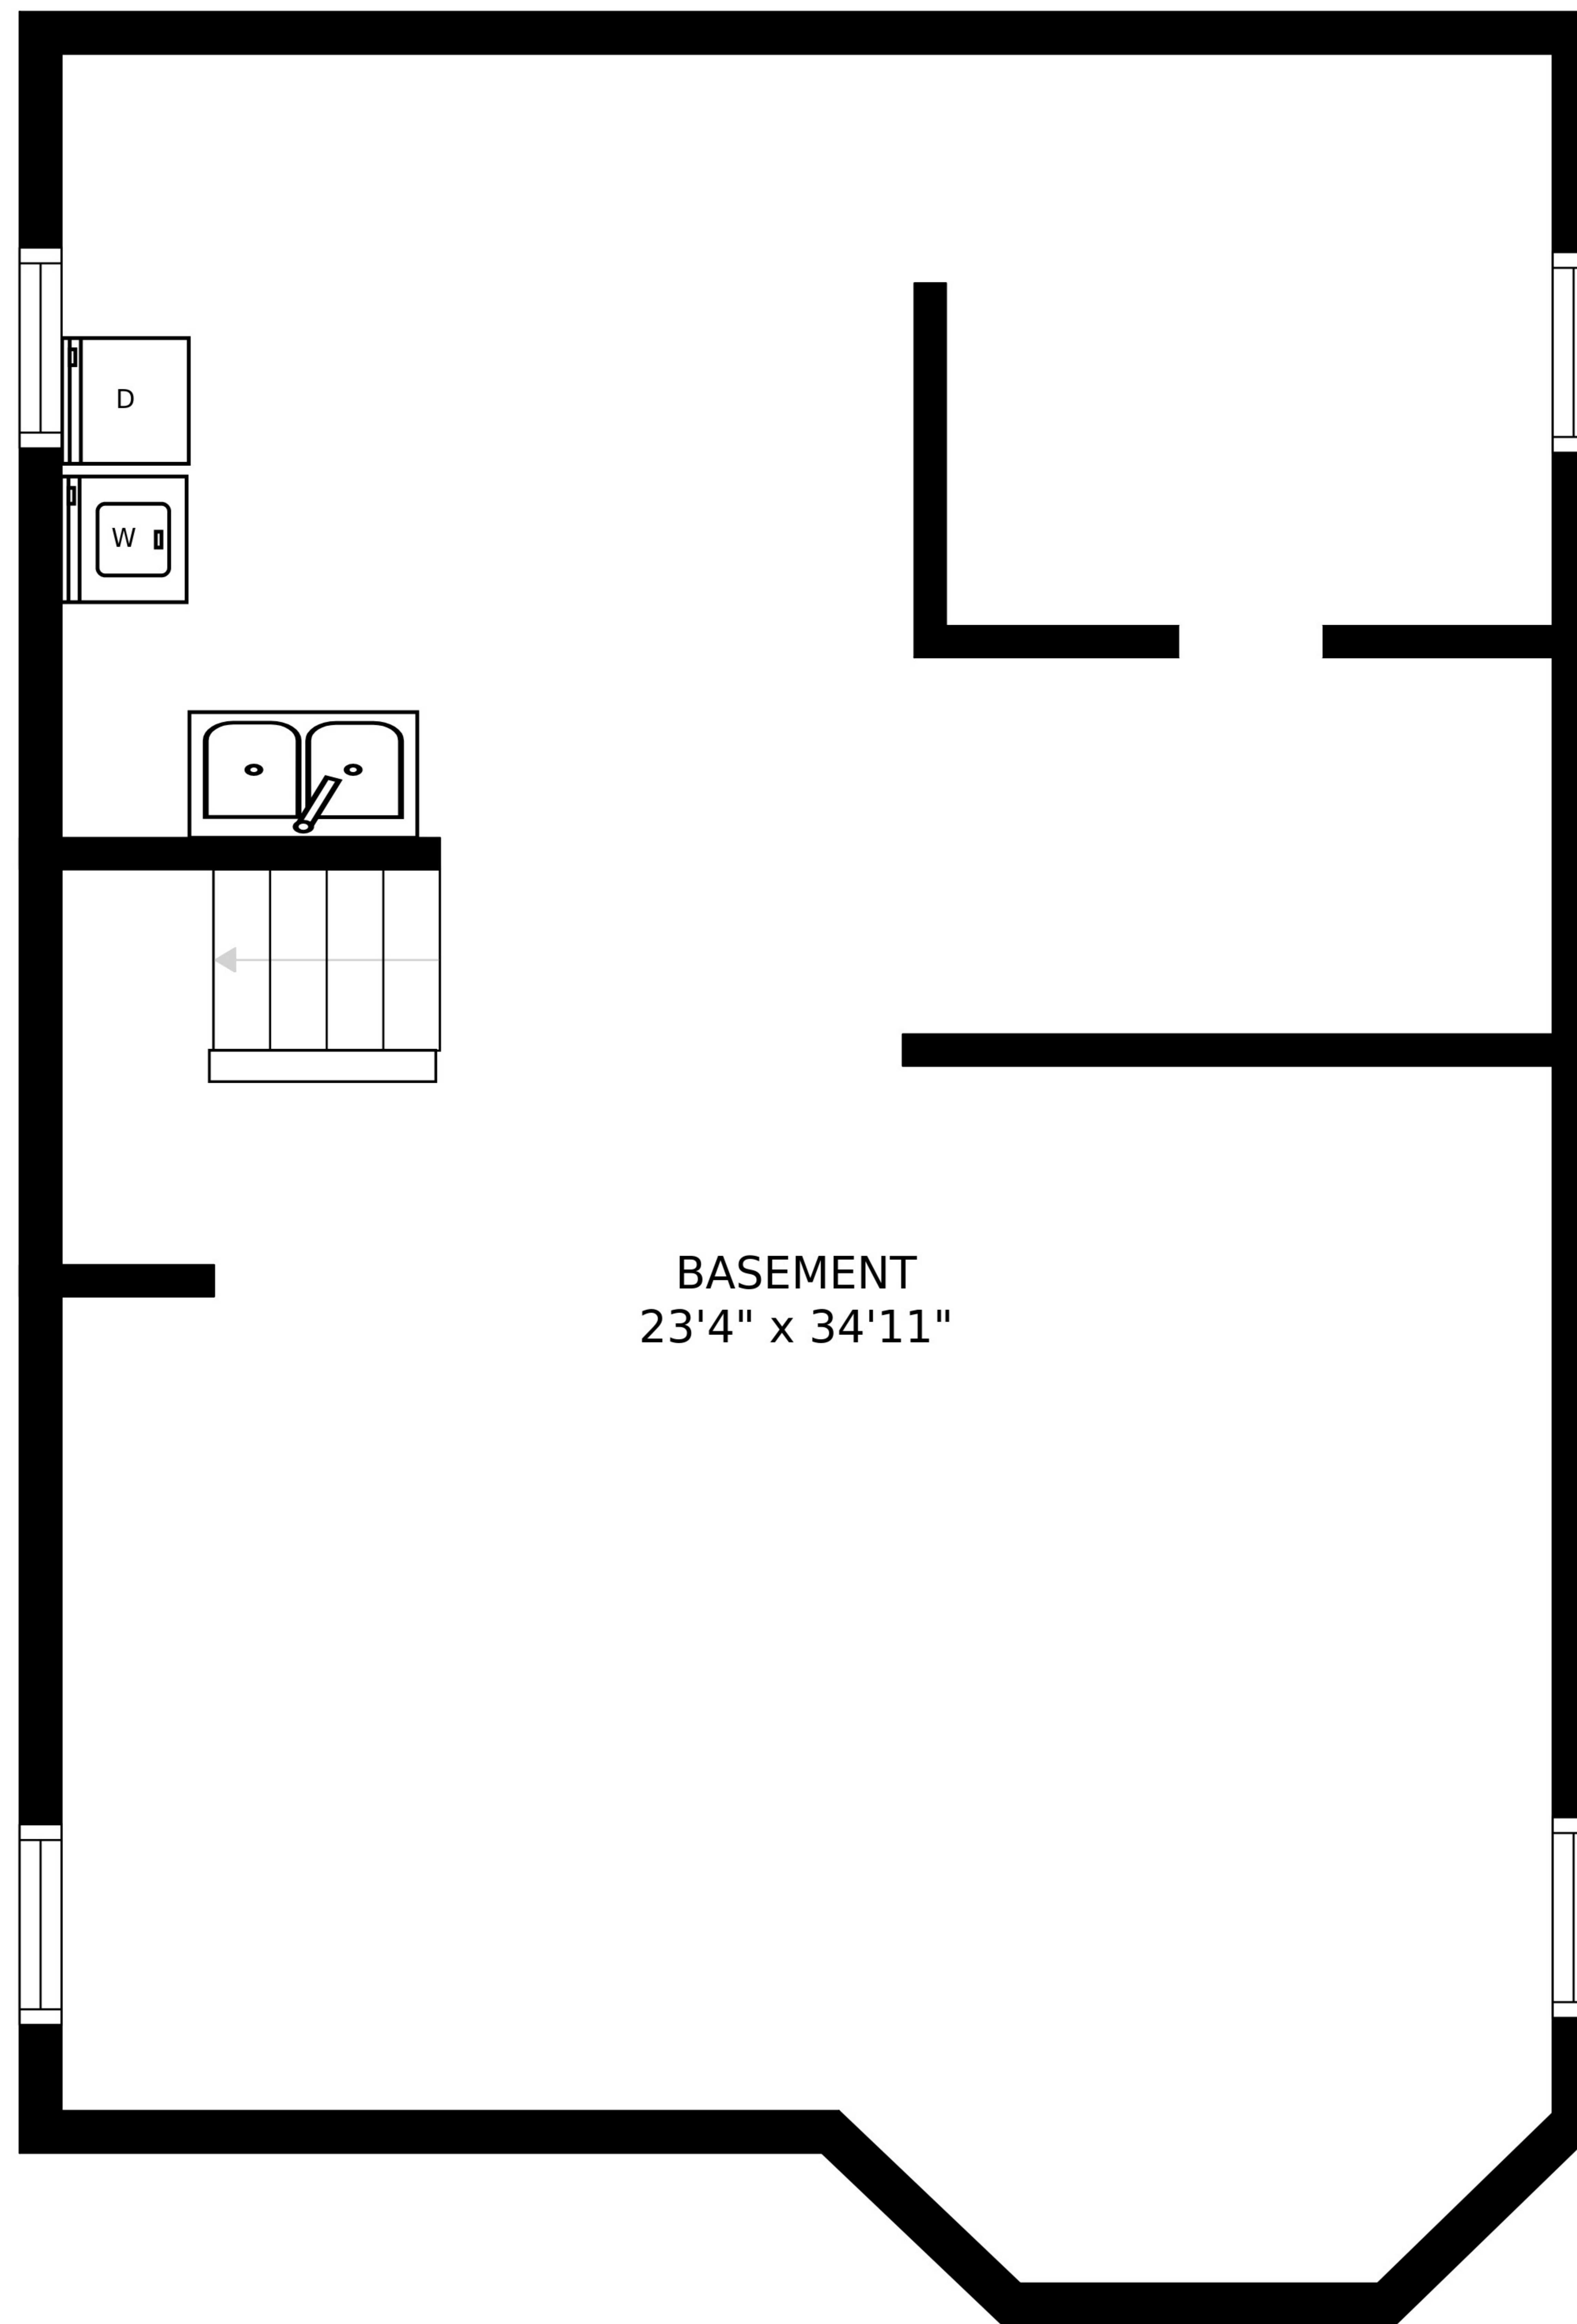

SCREENED PORCH
15'5" x 5'5"

BAR
11'9" x 6'0"

KITCHEN
11'6" x 13'11"

DINING AREA
13'9" x 14'2"

HALL
5'0" x 6'2"

LIVING ROOM
23'9" x 16'7"

SUNROOM
23'9" x 7'11"

REF

BASEMENT
23'4" x 34'11"