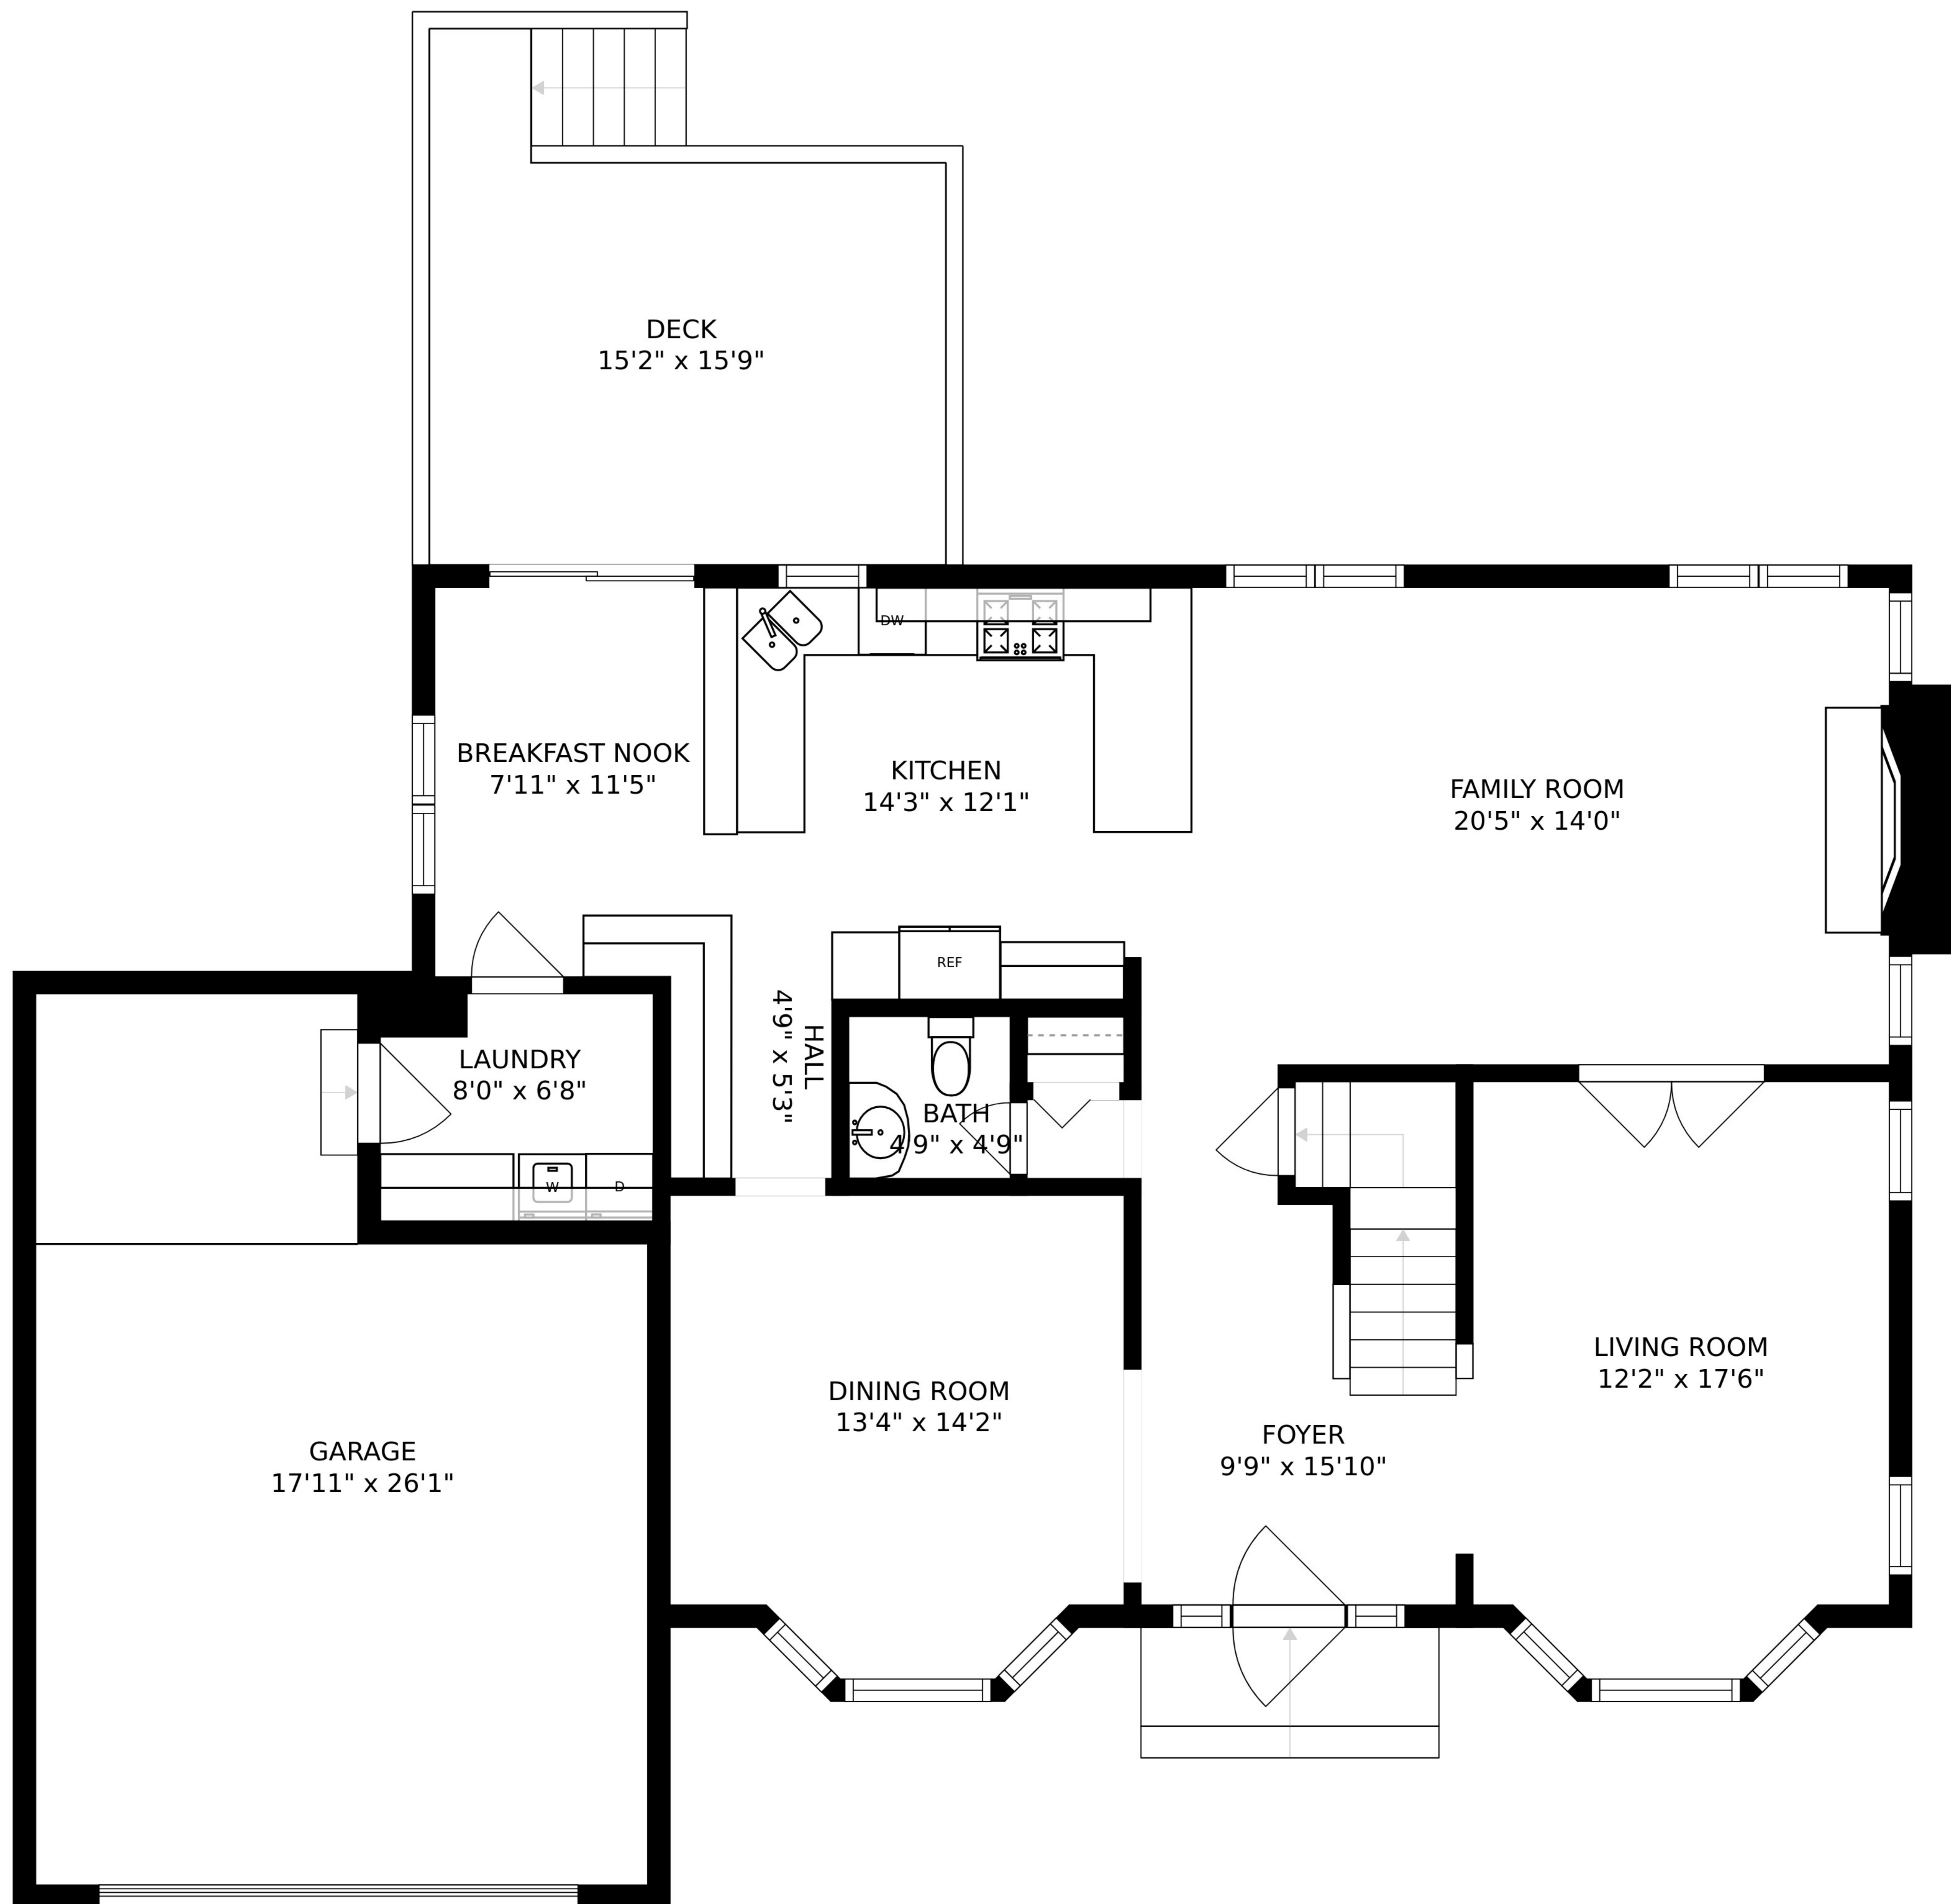

FLOOR 2

FLOOR 3

FLOOR 1

SIZES AND DIMENSIONS ARE APPROXIMATE, ACTUAL MAY VARY.

SIZES AND DIMENSIONS ARE APPROXIMATE, ACTUAL MAY VARY.

SIZES AND DIMENSIONS ARE APPROXIMATE, ACTUAL MAY VARY.

RECREATION ROOM  
40'9" x 28'0"

STORAGE  
14'4" x 18'9"

REF

SIZES AND DIMENSIONS ARE APPROXIMATE, ACTUAL MAY VARY.