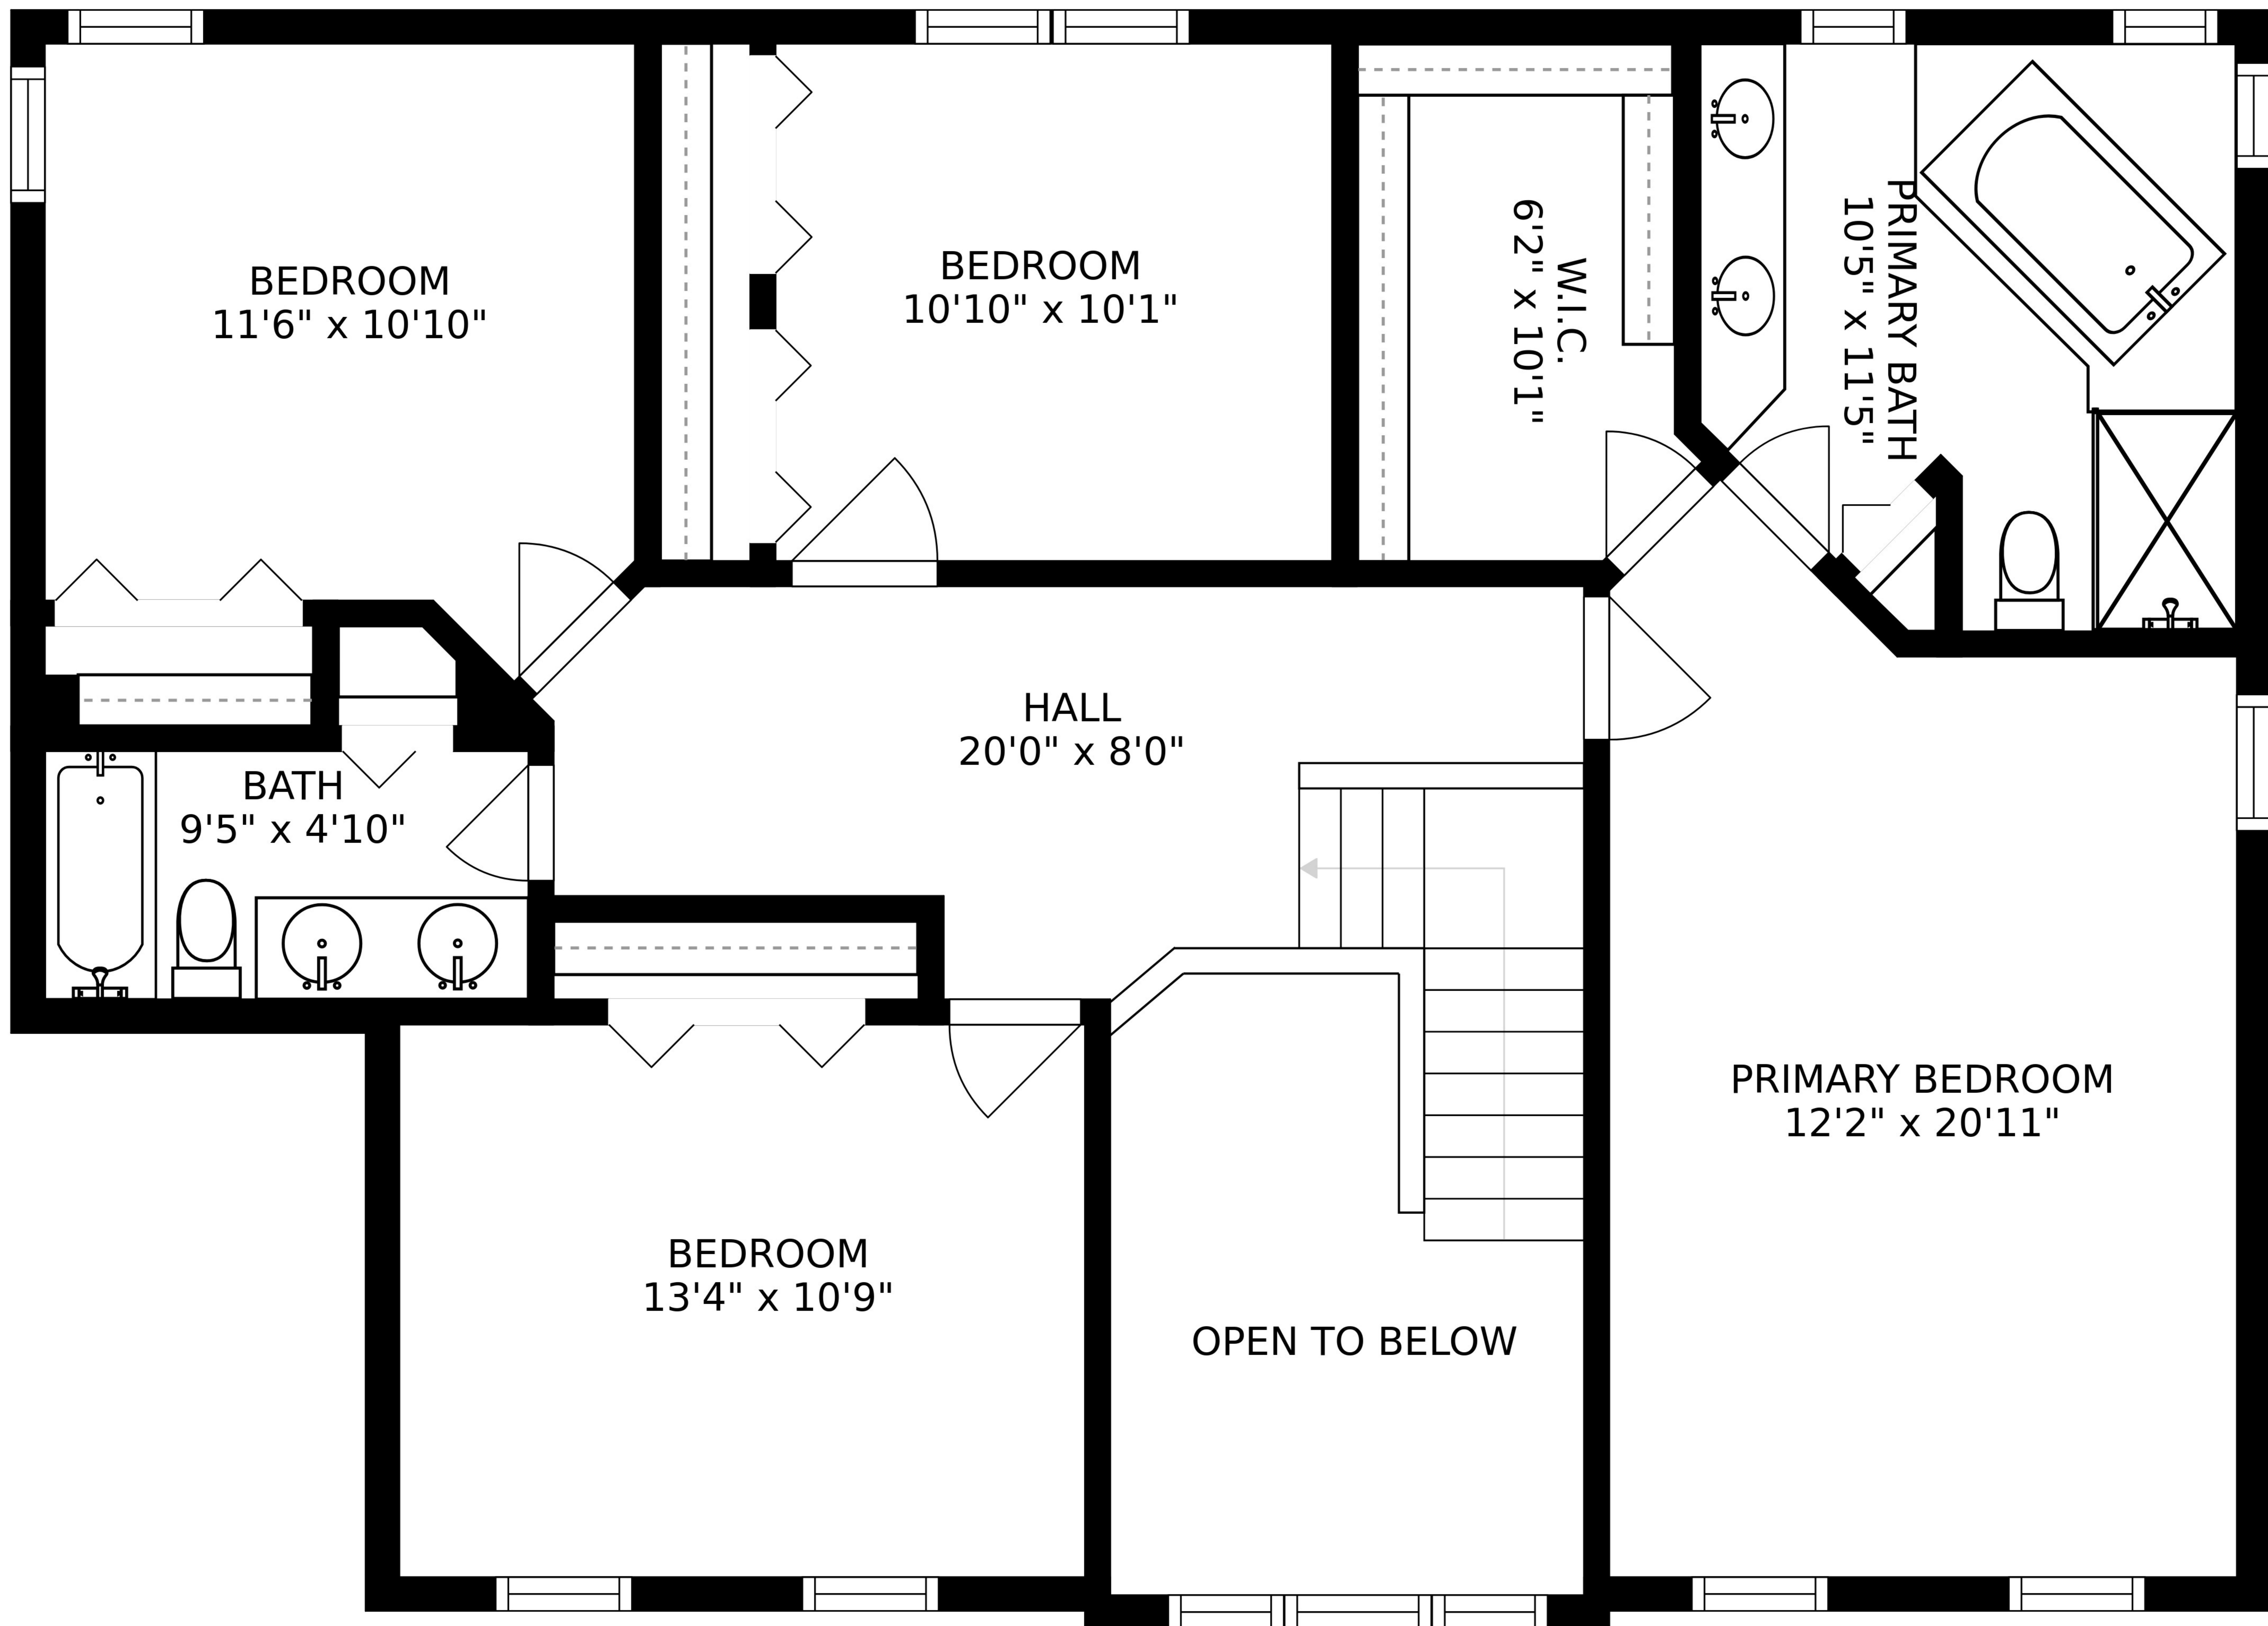

FLOOR 2

FLOOR 3

FLOOR 1

SIZES AND DIMENSIONS ARE APPROXIMATE, ACTUAL MAY VARY.

SIZES AND DIMENSIONS ARE APPROXIMATE, ACTUAL MAY VARY.

SIZES AND DIMENSIONS ARE APPROXIMATE, ACTUAL MAY VARY.

RECREATION ROOM  
40'9" x 28'0"

STORAGE  
14'4" x 18'9"

REF

SIZES AND DIMENSIONS ARE APPROXIMATE, ACTUAL MAY VARY.