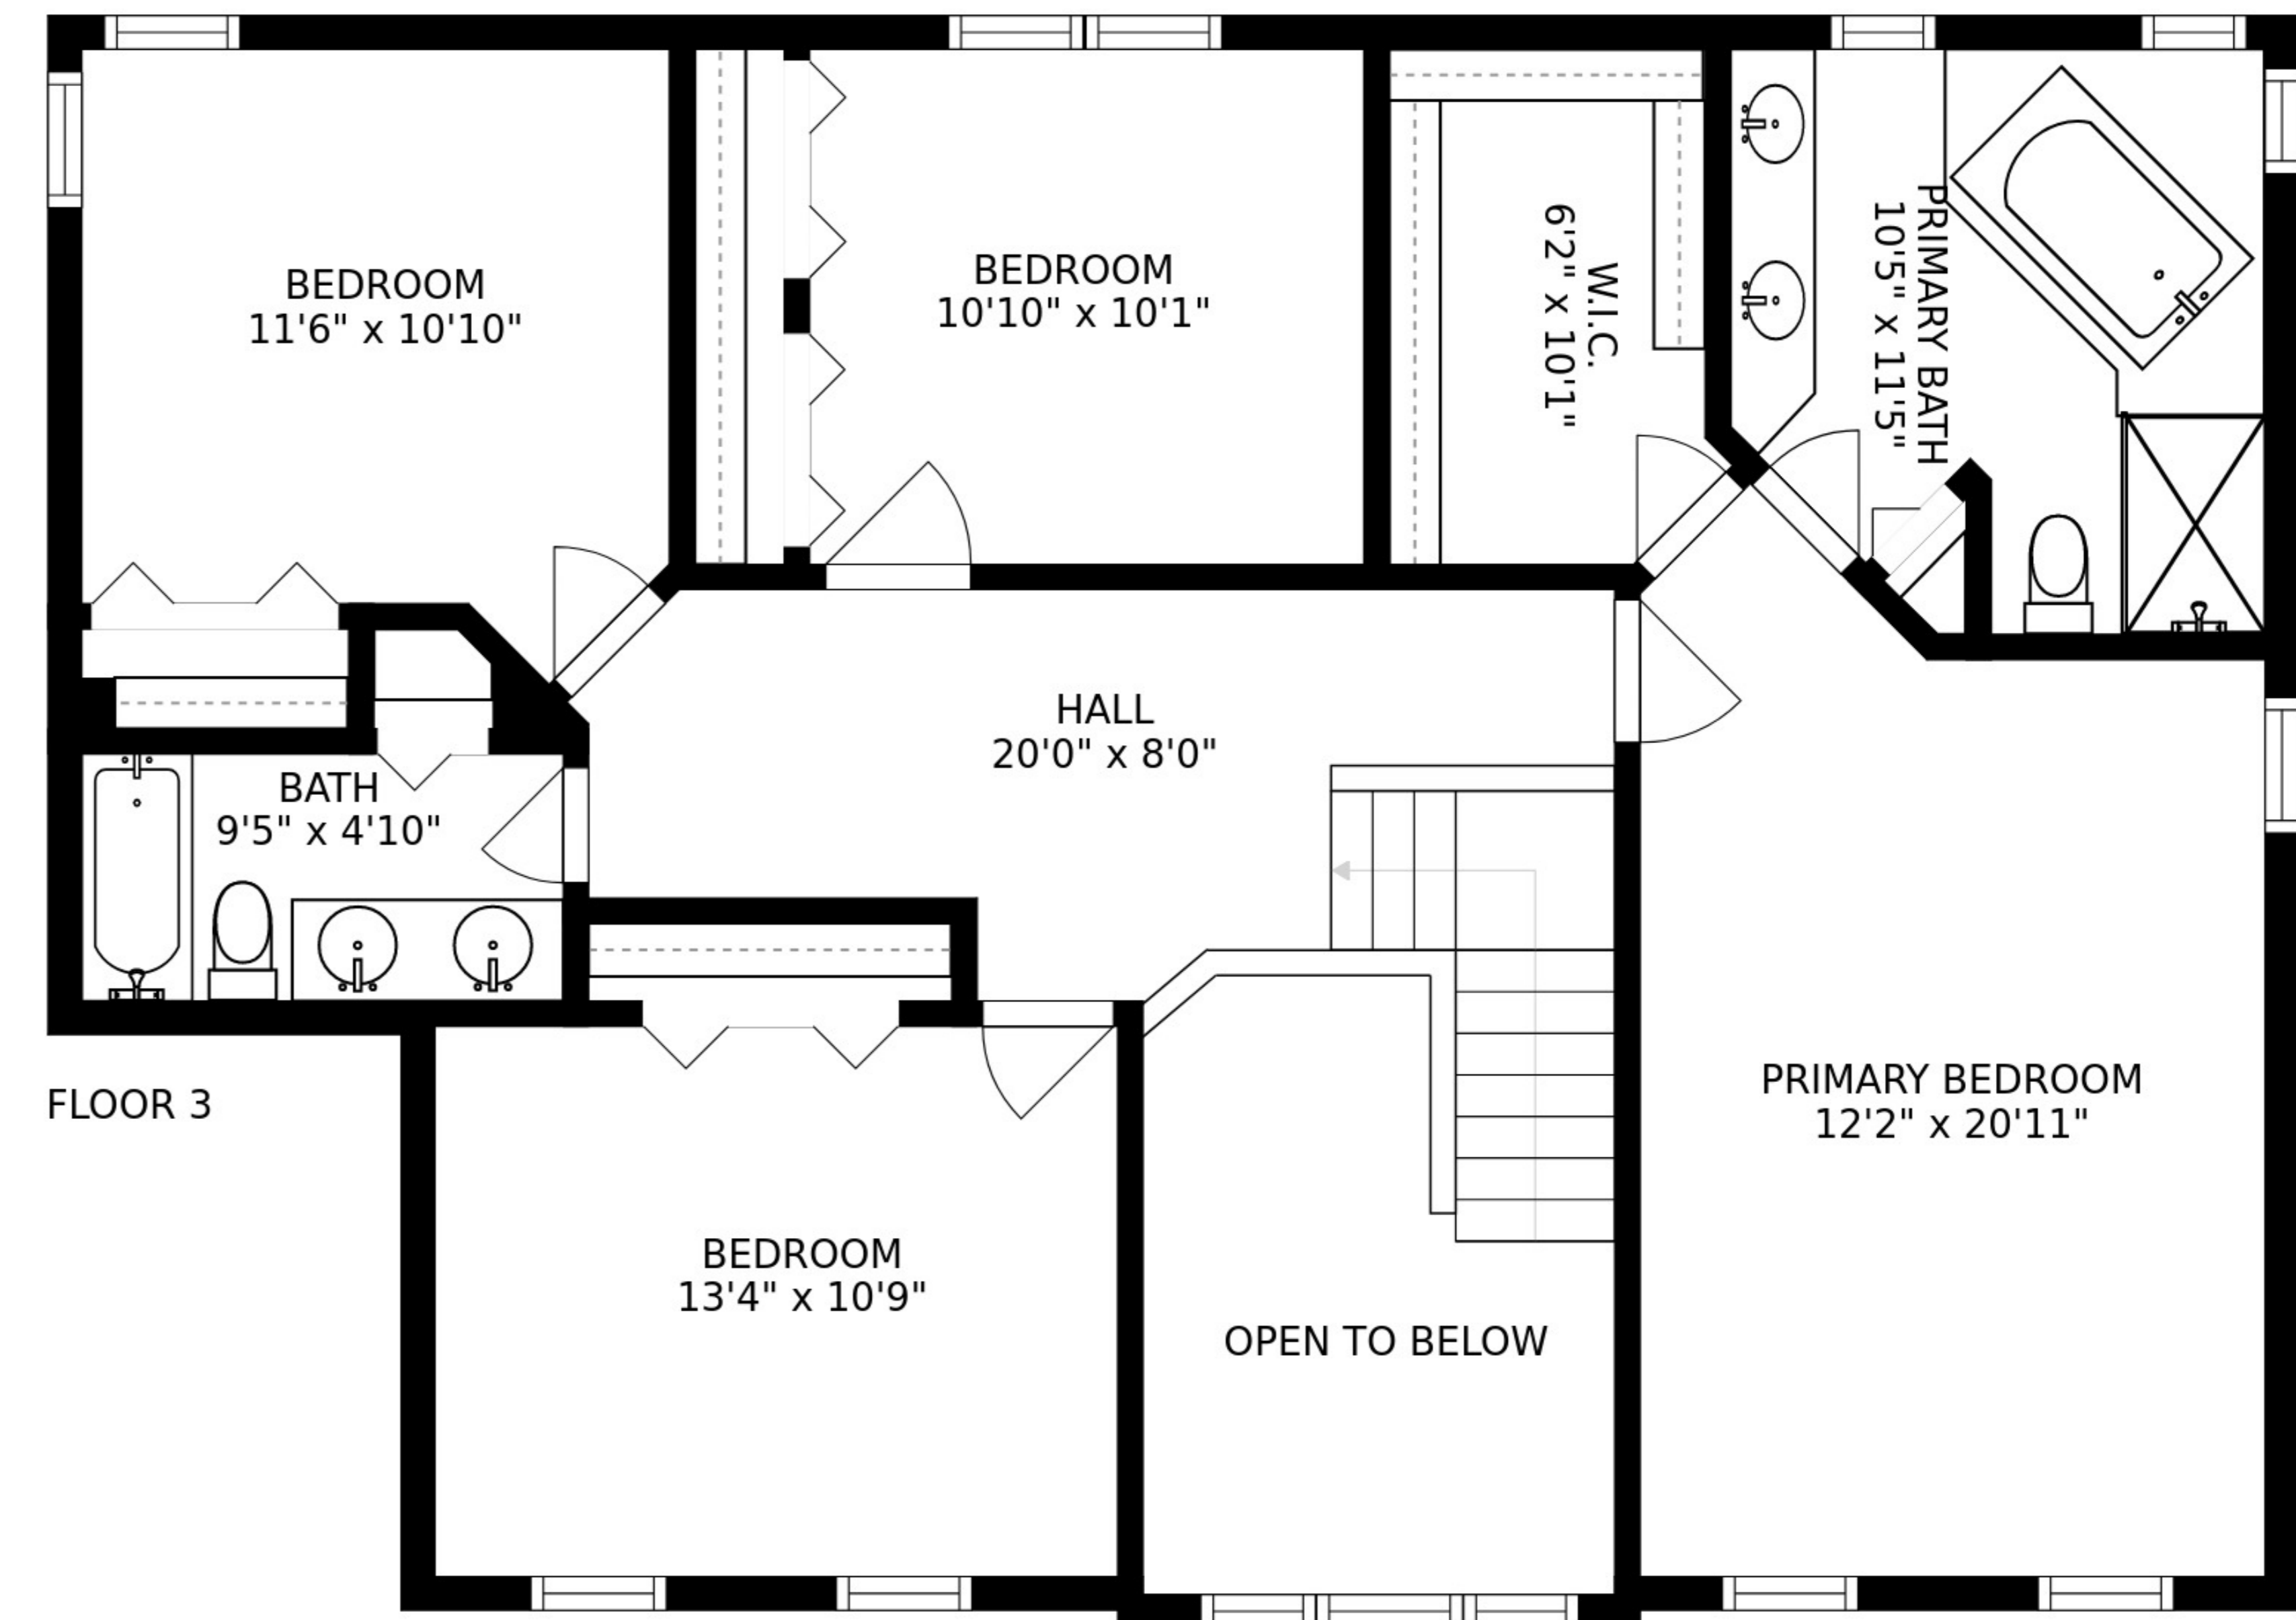

FLOOR 2

FLOOR 3

FLOOR 1

SIZES AND DIMENSIONS ARE APPROXIMATE, ACTUAL MAY VARY.

SIZES AND DIMENSIONS ARE APPROXIMATE, ACTUAL MAY VARY.

SIZES AND DIMENSIONS ARE APPROXIMATE, ACTUAL MAY VARY.

RECREATION ROOM  
40'9" x 28'0"

STORAGE  
14'4" x 18'9"

REF

SIZES AND DIMENSIONS ARE APPROXIMATE, ACTUAL MAY VARY.