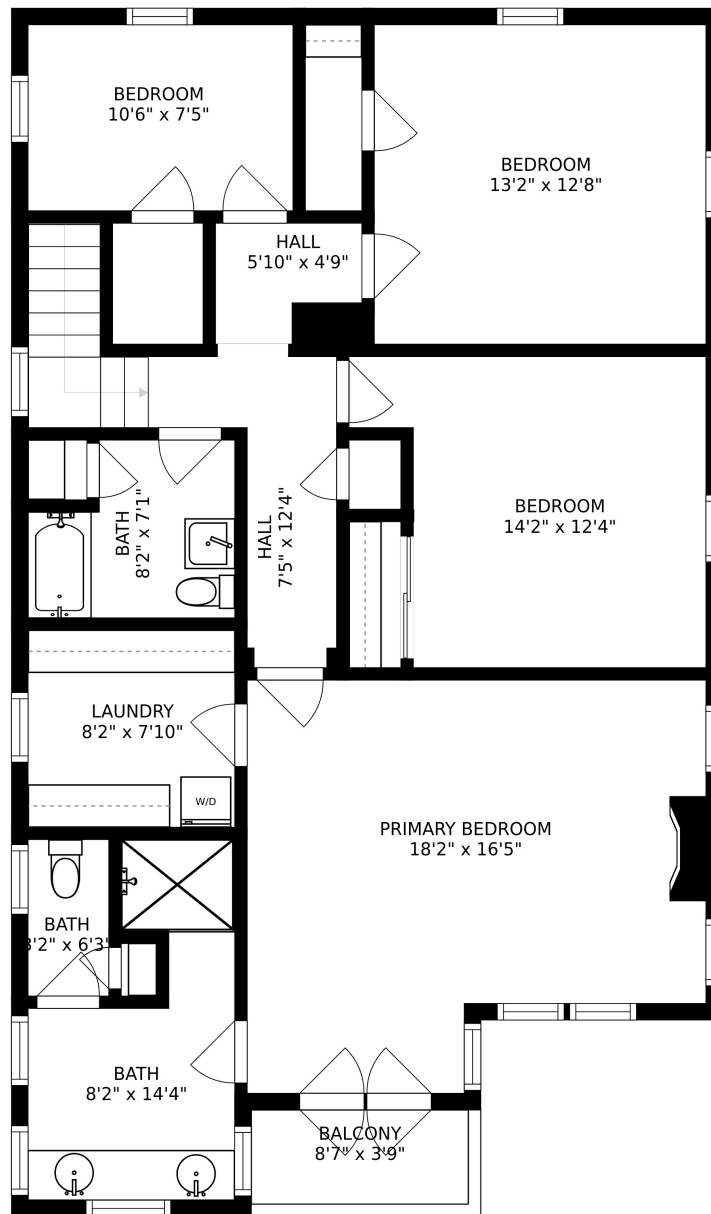

FLOOR 1

FLOOR 2

223 LAWDALE AVE , WILMETTE, IL 60091

FLOOR 3

SIZES AND DIMENSIONS ARE APPROXIMATE, ACTUAL MAY VARY.

SIZES AND DIMENSIONS ARE APPROXIMATE, ACTUAL MAY VARY.

223 LAWDALE AVE , WILMETTE, IL 60091

SIZES AND DIMENSIONS ARE APPROXIMATE, ACTUAL MAY VARY.

SIZES AND DIMENSIONS ARE APPROXIMATE, ACTUAL MAY VARY.