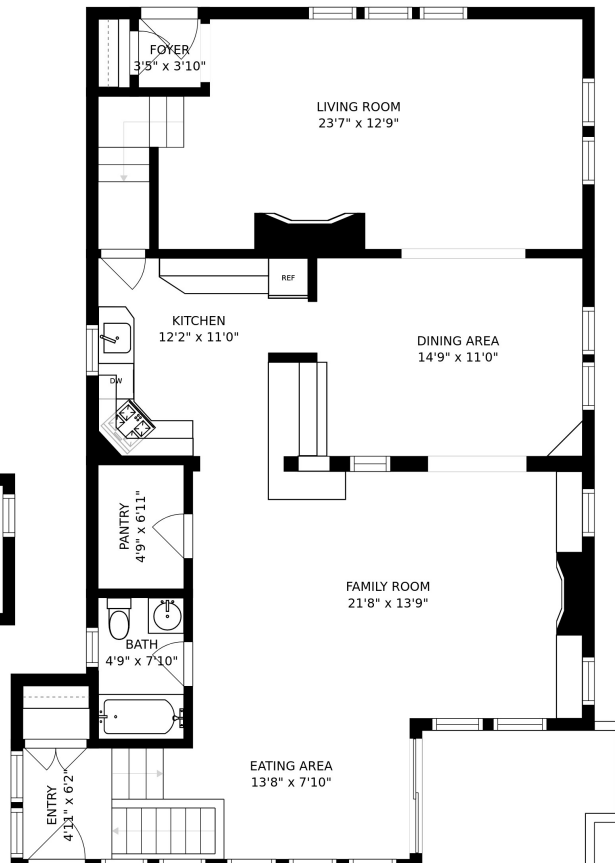

FLOOR 1

FLOOR 2

223 LAWDALE AVE , WILMETTE, IL 60091

FLOOR 3

SIZES AND DIMENSIONS ARE APPROXIMATE, ACTUAL MAY VARY.

SIZES AND DIMENSIONS ARE APPROXIMATE, ACTUAL MAY VARY.

223 LAWDALE AVE , WILMETTE, IL 60091

SIZES AND DIMENSIONS ARE APPROXIMATE, ACTUAL MAY VARY.

SIZES AND DIMENSIONS ARE APPROXIMATE, ACTUAL MAY VARY.