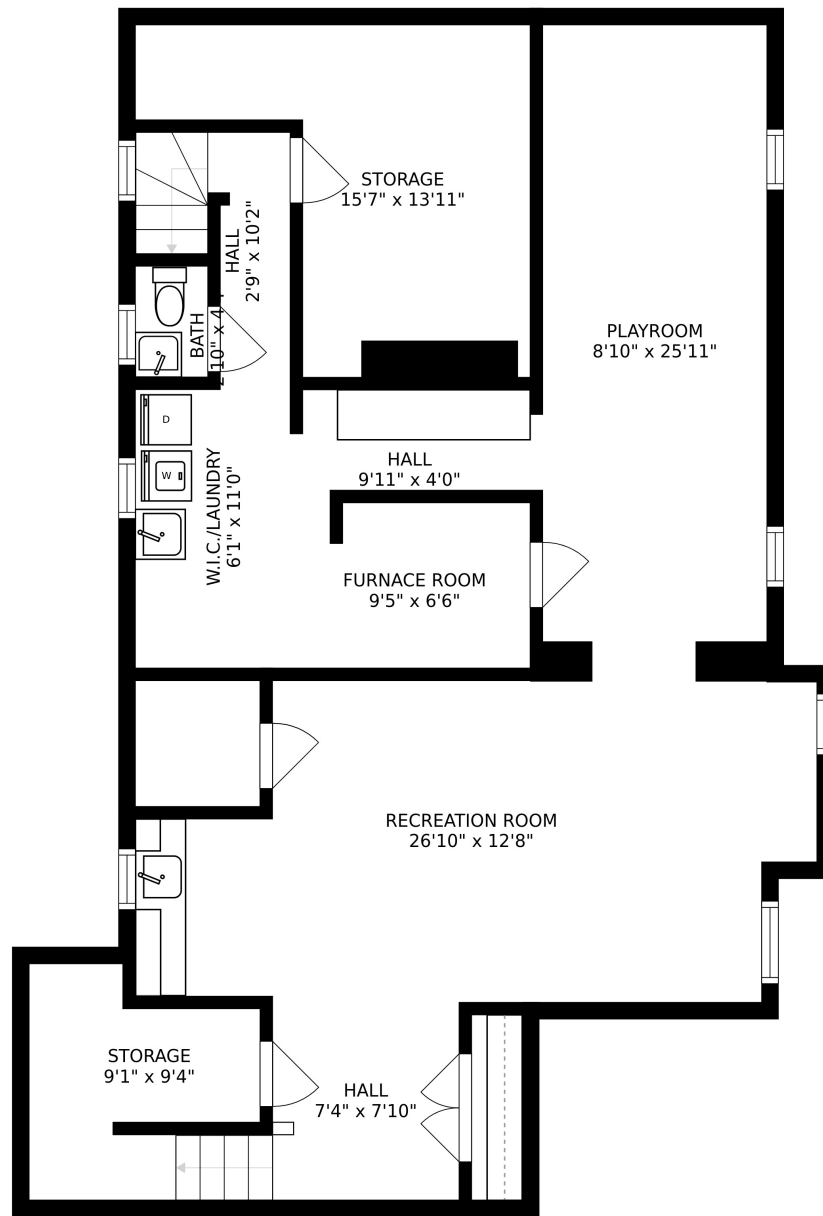

FLOOR 1

FLOOR 2

223 LAWDALE AVE , WILMETTE, IL 60091

FLOOR 3

SIZES AND DIMENSIONS ARE APPROXIMATE, ACTUAL MAY VARY.

SIZES AND DIMENSIONS ARE APPROXIMATE, ACTUAL MAY VARY.

223 LAWDALE AVE , WILMETTE, IL 60091

SIZES AND DIMENSIONS ARE APPROXIMATE, ACTUAL MAY VARY.

SIZES AND DIMENSIONS ARE APPROXIMATE, ACTUAL MAY VARY.