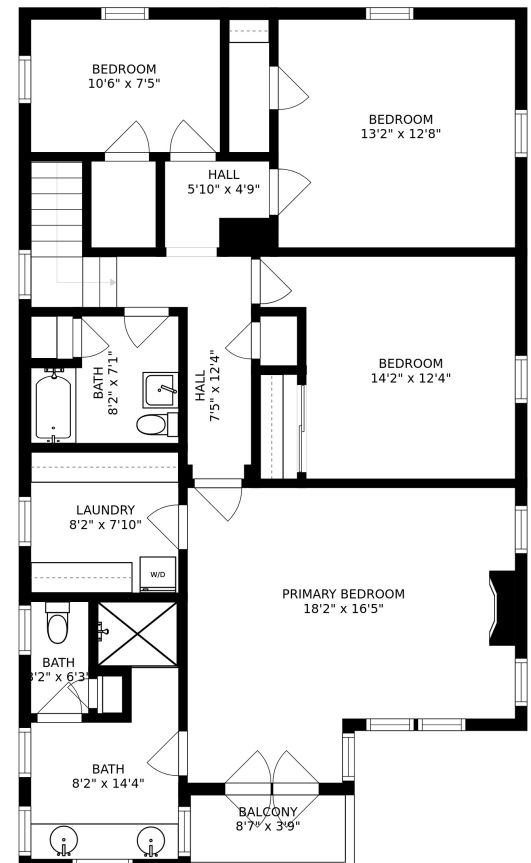

FLOOR 1

FLOOR 2

223 LAWDALE AVE , WILMETTE, IL 60091

FLOOR 3

SIZES AND DIMENSIONS ARE APPROXIMATE, ACTUAL MAY VARY.

SIZES AND DIMENSIONS ARE APPROXIMATE, ACTUAL MAY VARY.

223 LAWDALE AVE , WILMETTE, IL 60091

SIZES AND DIMENSIONS ARE APPROXIMATE, ACTUAL MAY VARY.

SIZES AND DIMENSIONS ARE APPROXIMATE, ACTUAL MAY VARY.