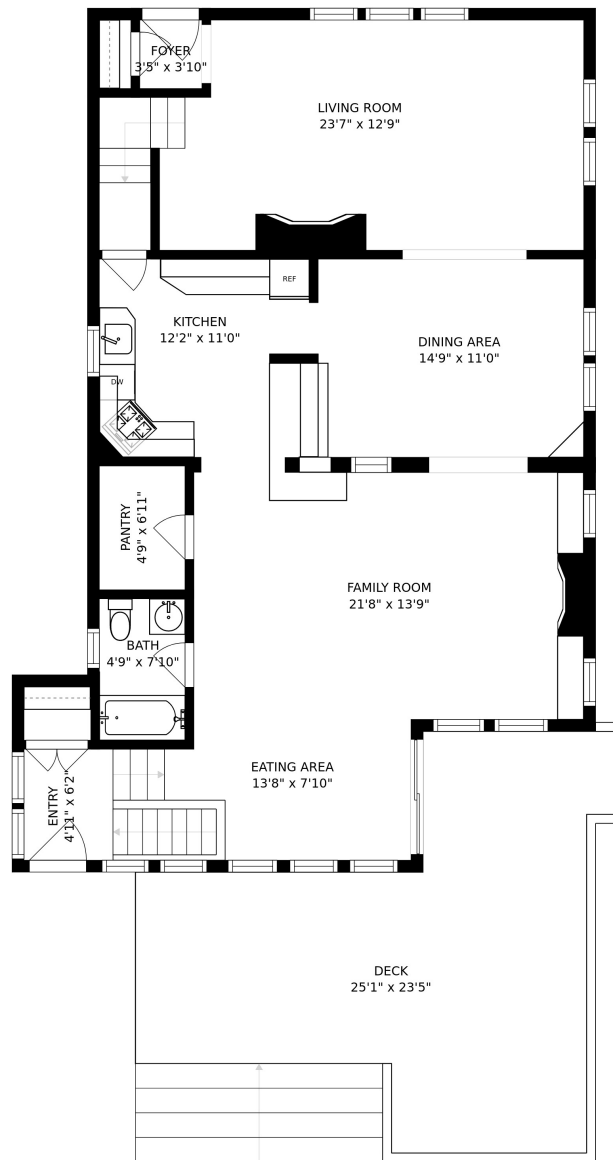

FLOOR 1

FLOOR 2

223 LAWDALE AVE , WILMETTE, IL 60091

FLOOR 3

SIZES AND DIMENSIONS ARE APPROXIMATE, ACTUAL MAY VARY.

SIZES AND DIMENSIONS ARE APPROXIMATE, ACTUAL MAY VARY.

223 LAWDALE AVE , WILMETTE, IL 60091

SIZES AND DIMENSIONS ARE APPROXIMATE, ACTUAL MAY VARY.

SIZES AND DIMENSIONS ARE APPROXIMATE, ACTUAL MAY VARY.