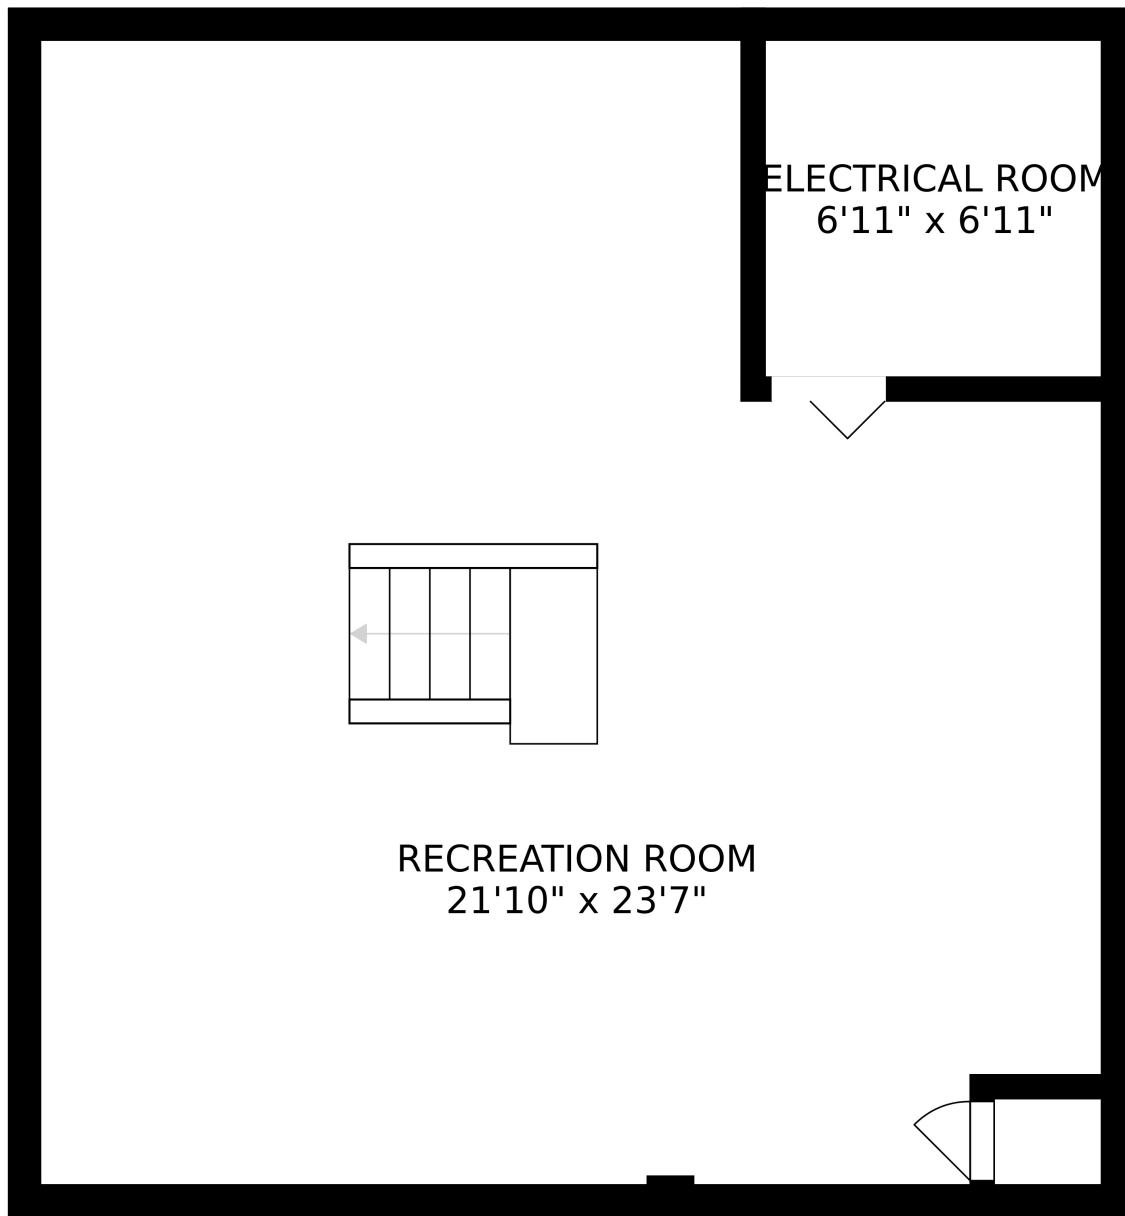

FLOOR 3

FLOOR 1

FLOOR 2

SIZES AND DIMENSIONS ARE APPROXIMATE, ACTUAL MAY VARY.

BEDROOM
13'7" x 13'11"

BATH
8'1" x 10'7"

PRIMARY BATH
10'2" x 10'7"

W.I.C.
9'2" x 7'10"

PRIMARY BEDROOM
14'8" x 19'6"

BEDROOM
13'7" x 13'5"

BEDROOM
13'4" x 10'0"

SIZES AND DIMENSIONS ARE APPROXIMATE, ACTUAL MAY VARY.

SIZES AND DIMENSIONS ARE APPROXIMATE, ACTUAL MAY VARY.