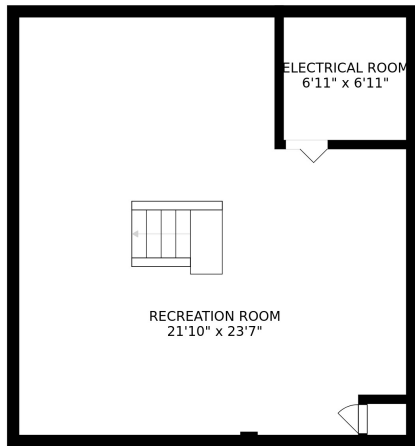

FLOOR 3

FLOOR 1

FLOOR 2

SIZES AND DIMENSIONS ARE APPROXIMATE, ACTUAL MAY VARY.

BEDROOM
13'7" x 13'11"

BATH
8'1" x 10'7"

PRIMARY BATH
10'2" x 10'7"

W.I.C.
9'2" x 7'10"

PRIMARY BEDROOM
14'8" x 19'6"

BEDROOM
13'7" x 13'5"

BEDROOM
13'4" x 10'0"

SIZES AND DIMENSIONS ARE APPROXIMATE, ACTUAL MAY VARY.

SIZES AND DIMENSIONS ARE APPROXIMATE, ACTUAL MAY VARY.