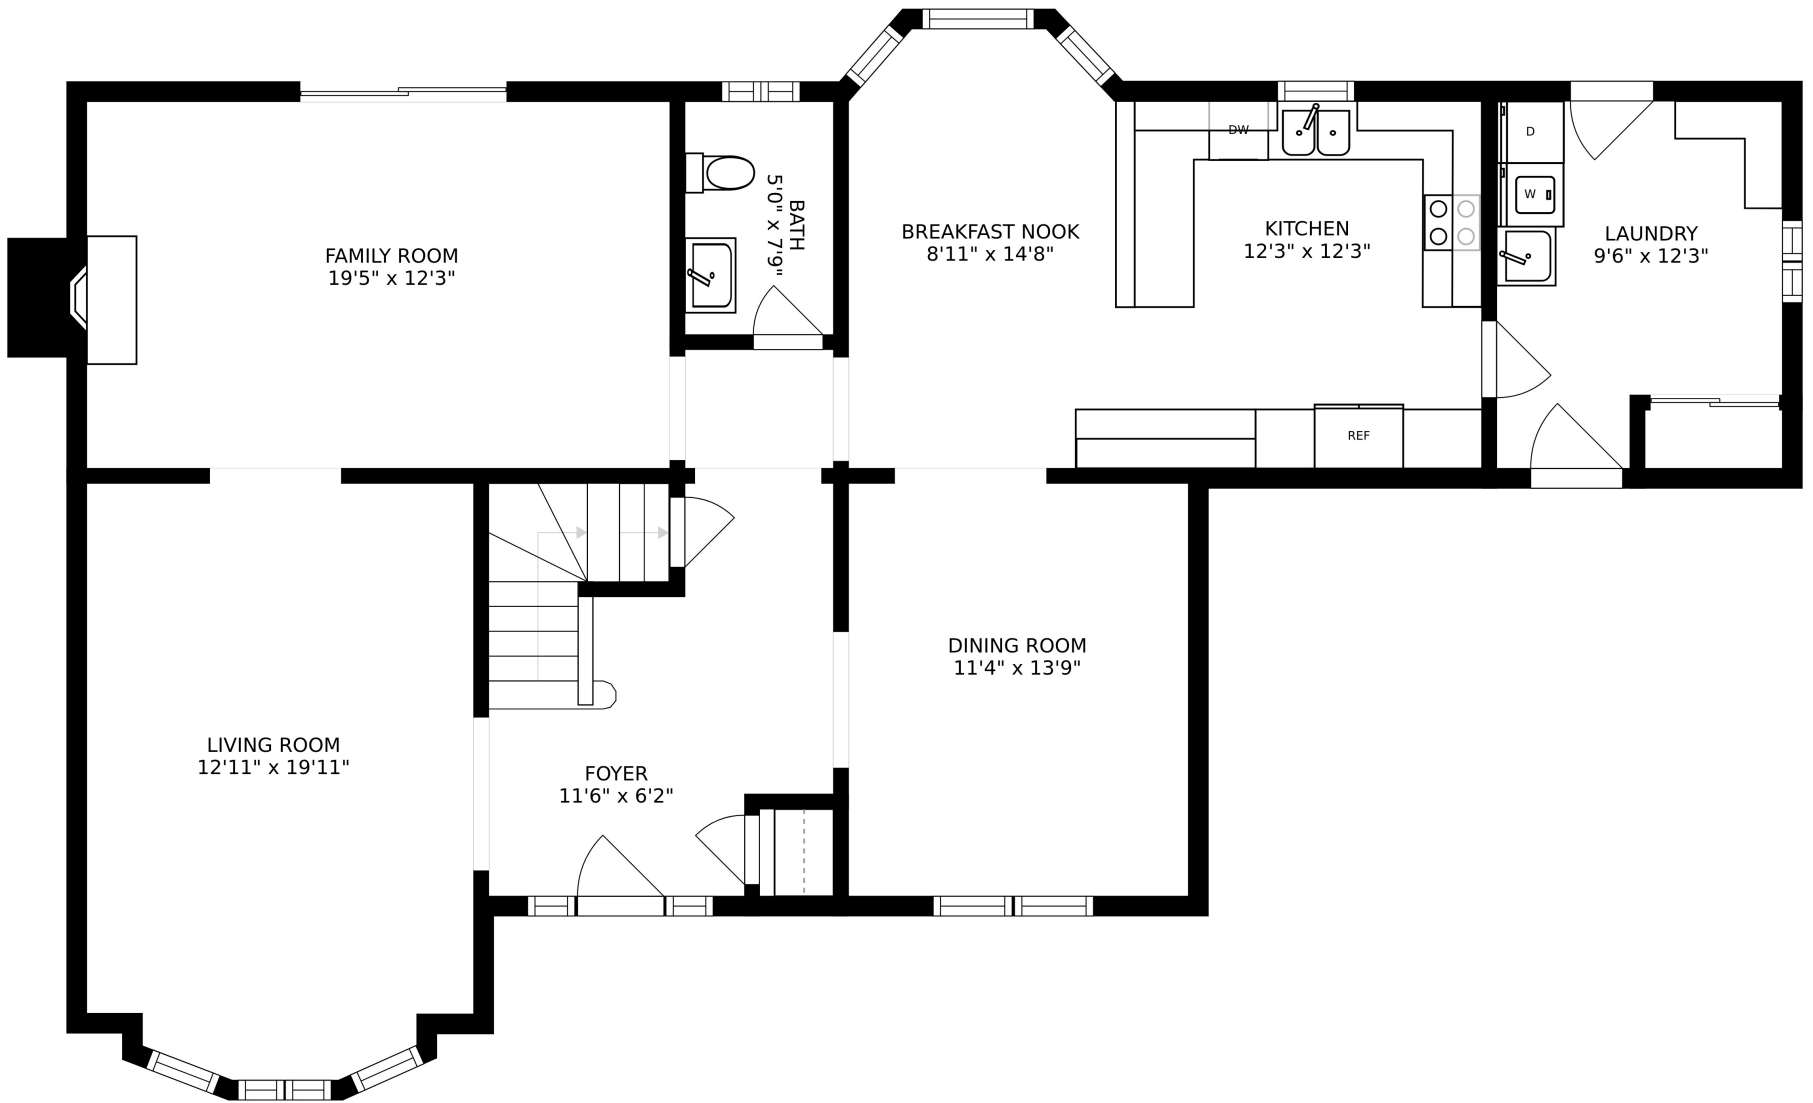

SIZES AND DIMENSIONS ARE APPROXIMATE, ACTUAL MAY VARY.

SIZES AND DIMENSIONS ARE APPROXIMATE, ACTUAL MAY VARY.

SIZES AND DIMENSIONS ARE APPROXIMATE, ACTUAL MAY VARY.

STORAGE
14'2" x 12'11"

RECREATION ROOM
19'5" x 24'10"

SITTING ROOM
11'0" x 18'1"

SIZES AND DIMENSIONS ARE APPROXIMATE, ACTUAL MAY VARY.