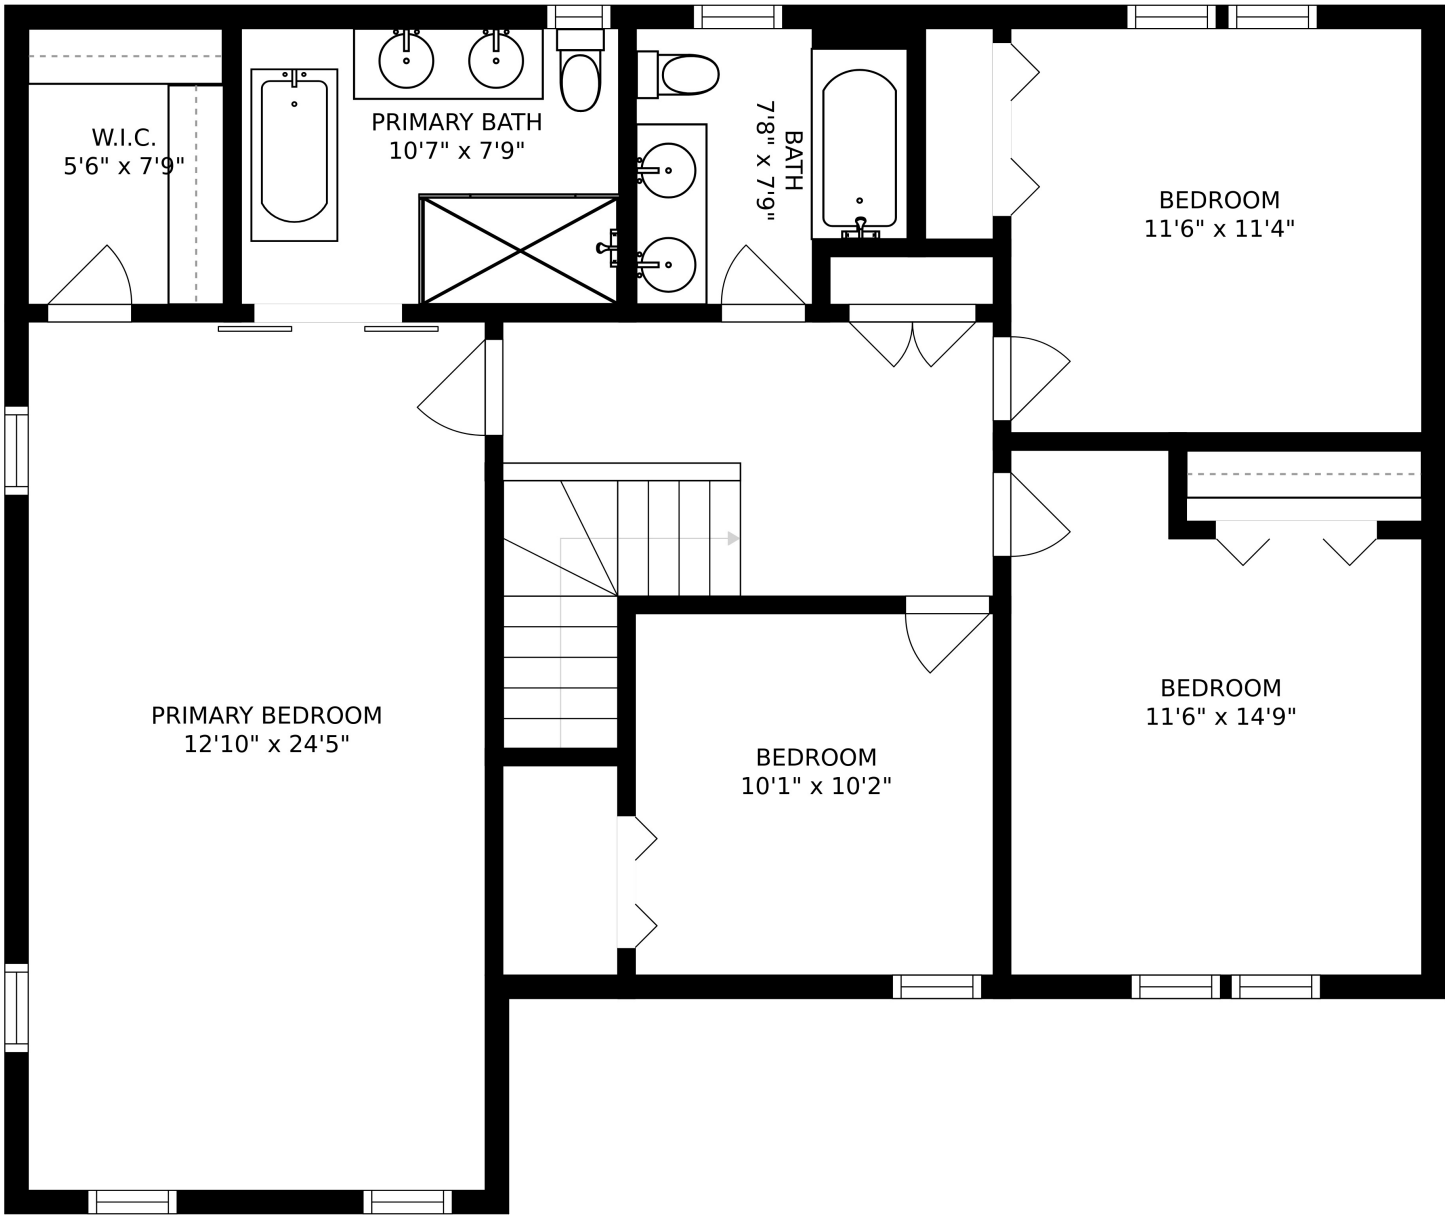

SIZES AND DIMENSIONS ARE APPROXIMATE, ACTUAL MAY VARY.

SIZES AND DIMENSIONS ARE APPROXIMATE, ACTUAL MAY VARY.

SIZES AND DIMENSIONS ARE APPROXIMATE, ACTUAL MAY VARY.

STORAGE
14'2" x 12'11"

RECREATION ROOM
19'5" x 24'10"

SITTING ROOM
11'0" x 18'1"

SIZES AND DIMENSIONS ARE APPROXIMATE, ACTUAL MAY VARY.