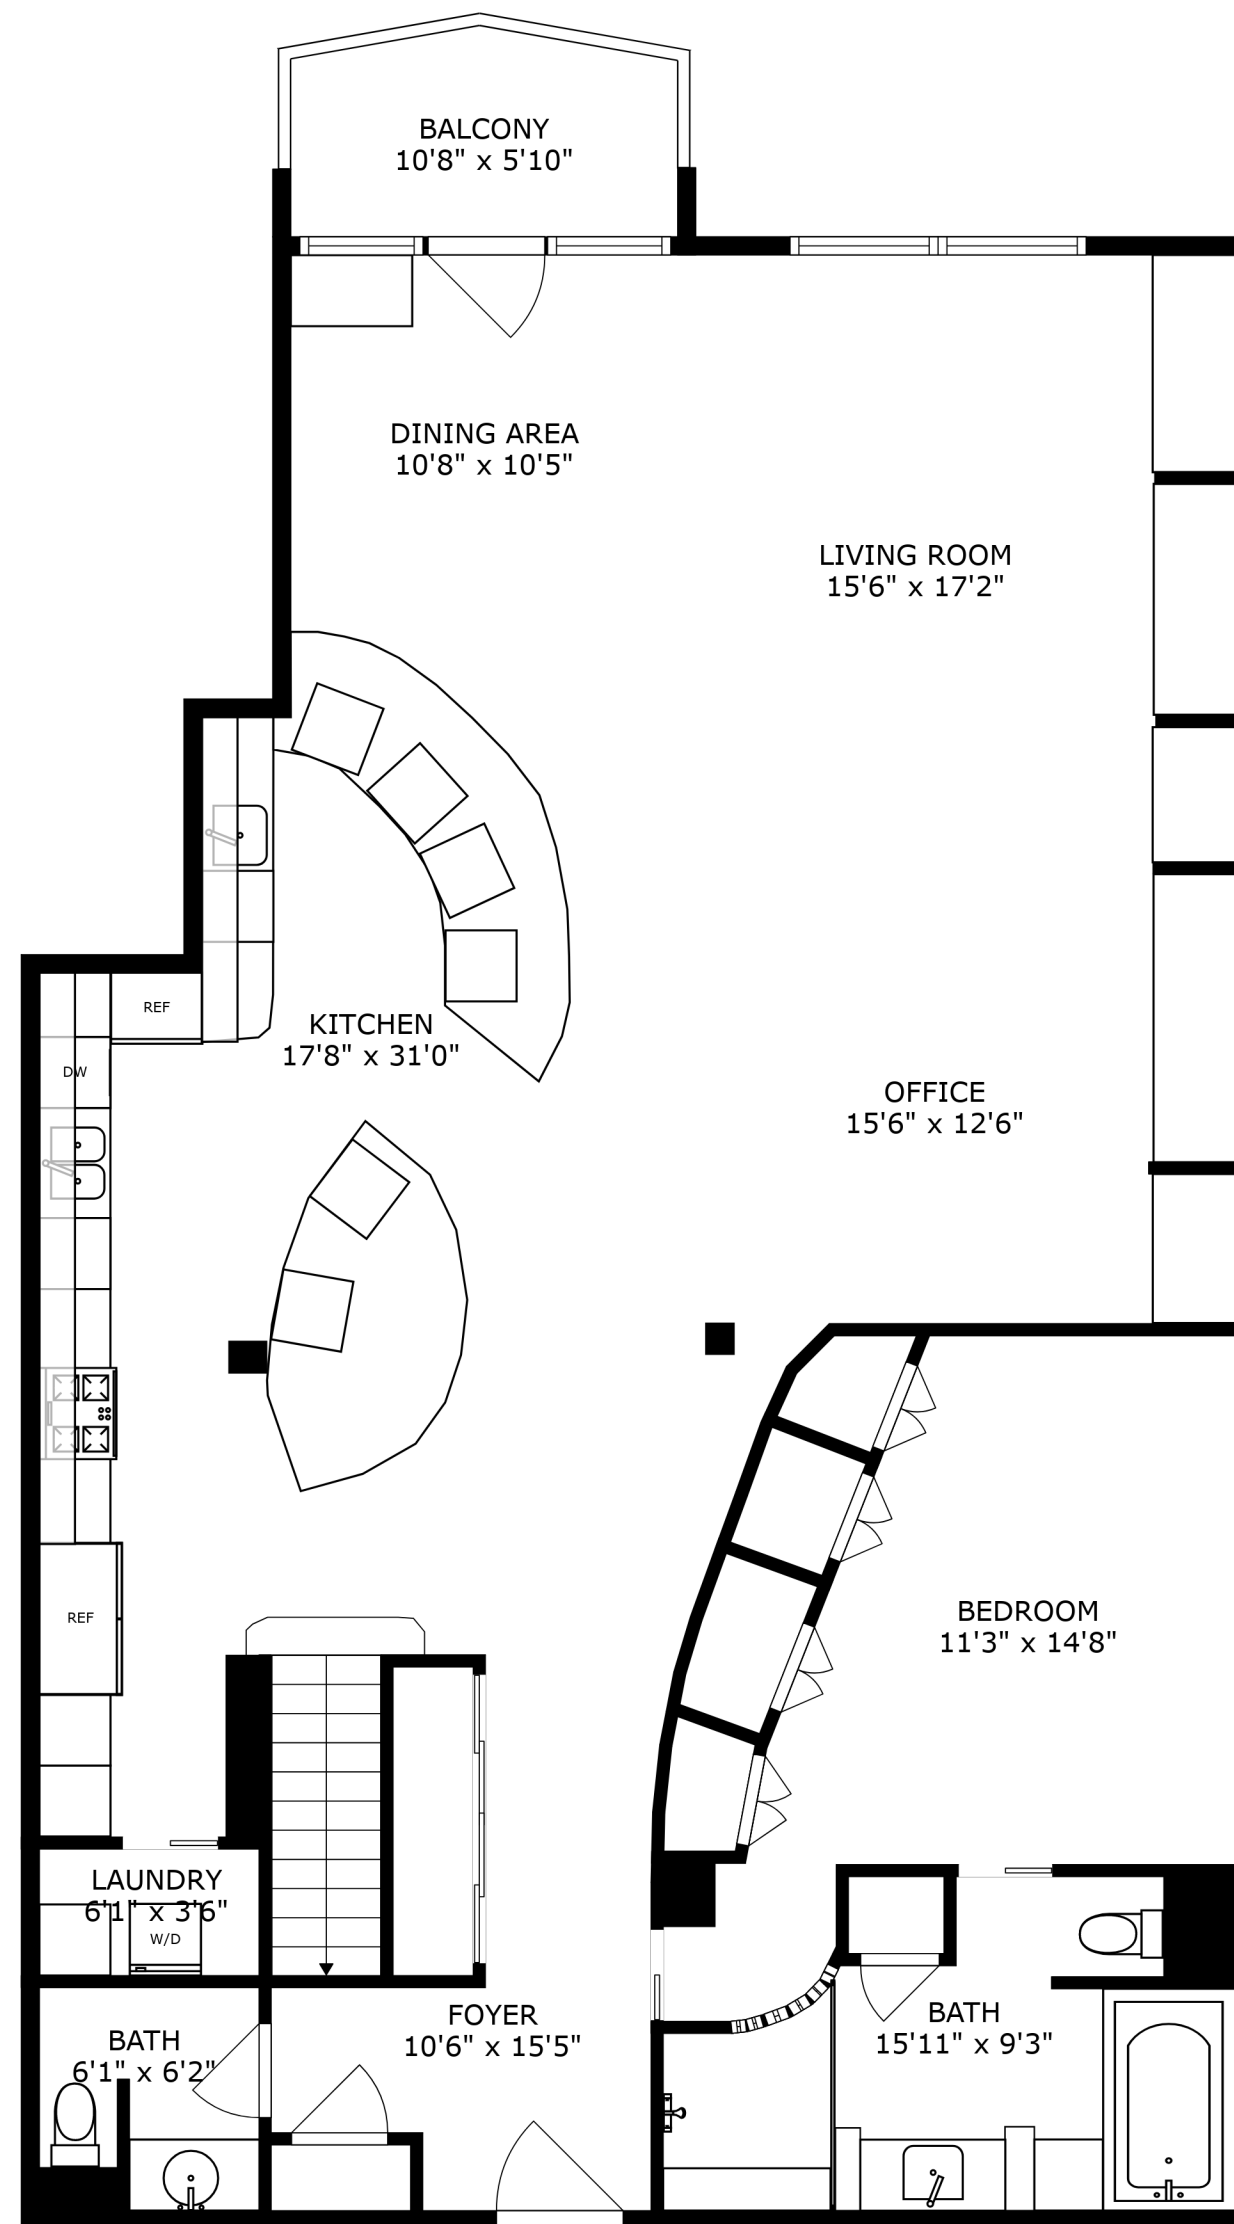

FLOOR 1

FLOOR 3

FLOOR 2

SIZES AND DIMENSIONS ARE APPROXIMATE, ACTUAL MAY VARY.

LOFT
17'10" x 12'1"

STORAGE
16'0" x 8'2"

SIZES AND DIMENSIONS ARE APPROXIMATE, ACTUAL MAY VARY.

SIZES AND DIMENSIONS ARE APPROXIMATE, ACTUAL MAY VARY.

SIZES AND DIMENSIONS ARE APPROXIMATE, ACTUAL MAY VARY.