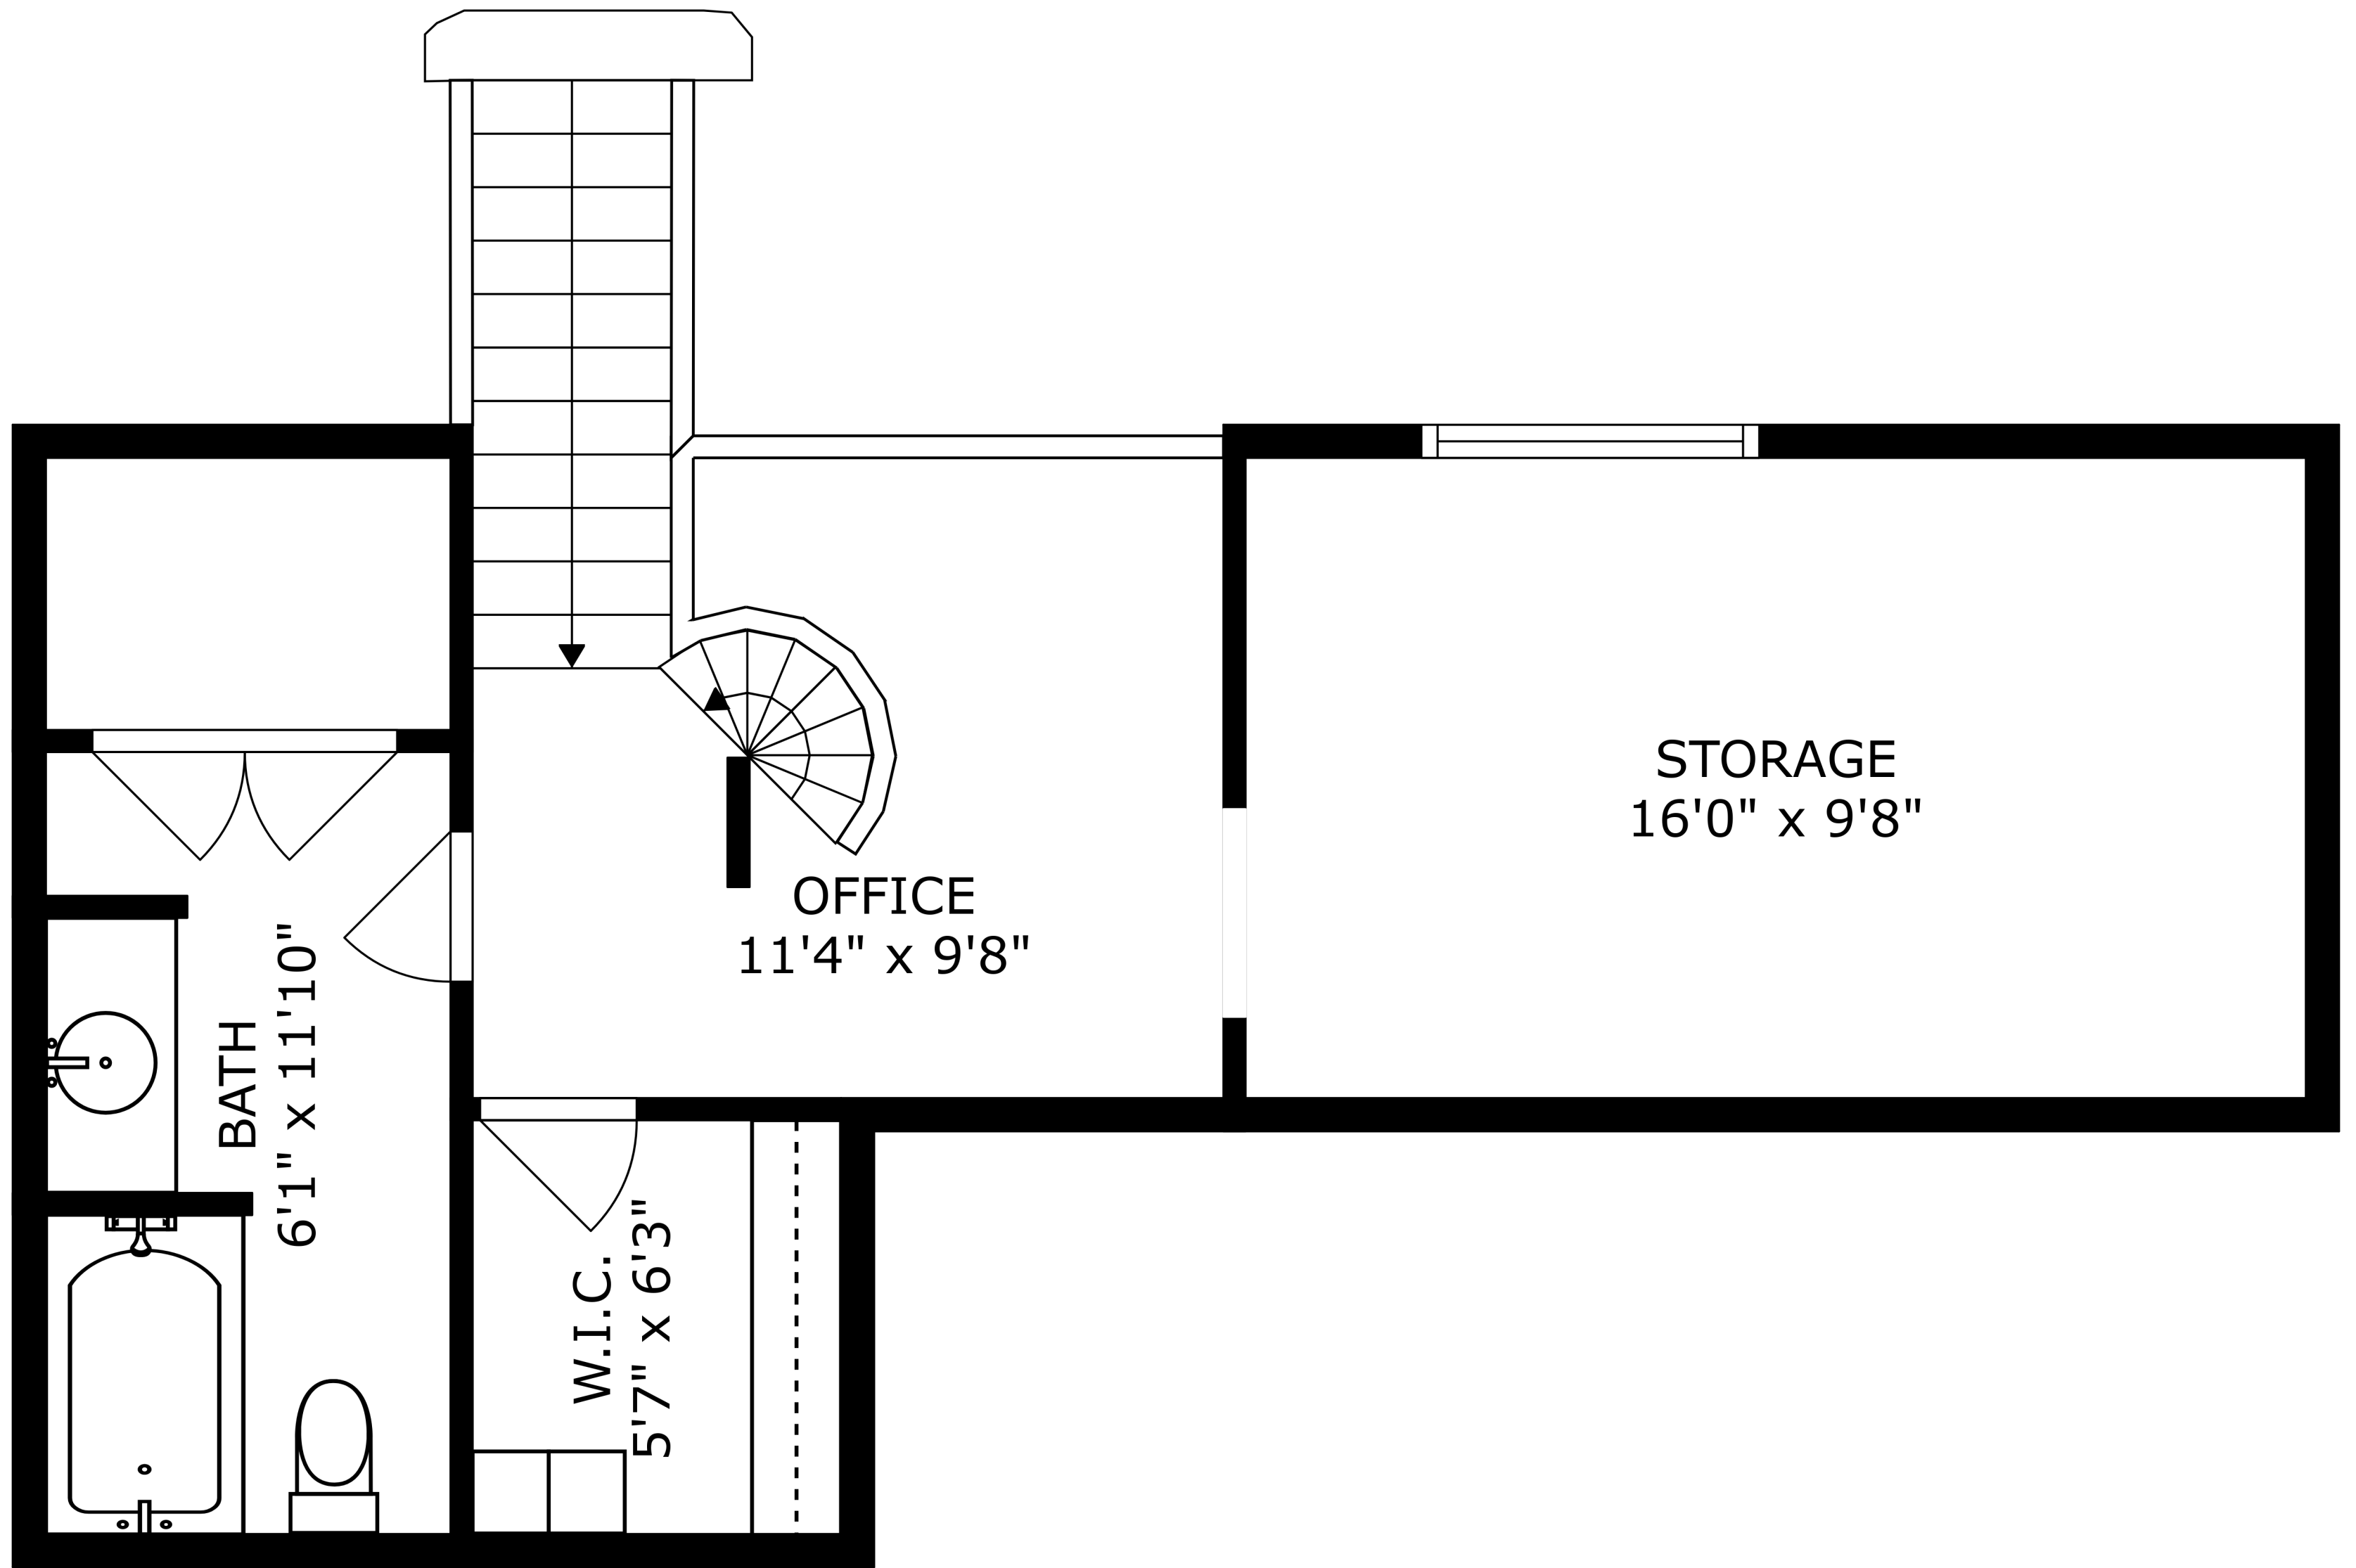

FLOOR 1

FLOOR 3

FLOOR 2

SIZES AND DIMENSIONS ARE APPROXIMATE, ACTUAL MAY VARY.

LOFT
17'10" x 12'1"

STORAGE
16'0" x 8'2"

SIZES AND DIMENSIONS ARE APPROXIMATE, ACTUAL MAY VARY.

SIZES AND DIMENSIONS ARE APPROXIMATE, ACTUAL MAY VARY.

SIZES AND DIMENSIONS ARE APPROXIMATE, ACTUAL MAY VARY.