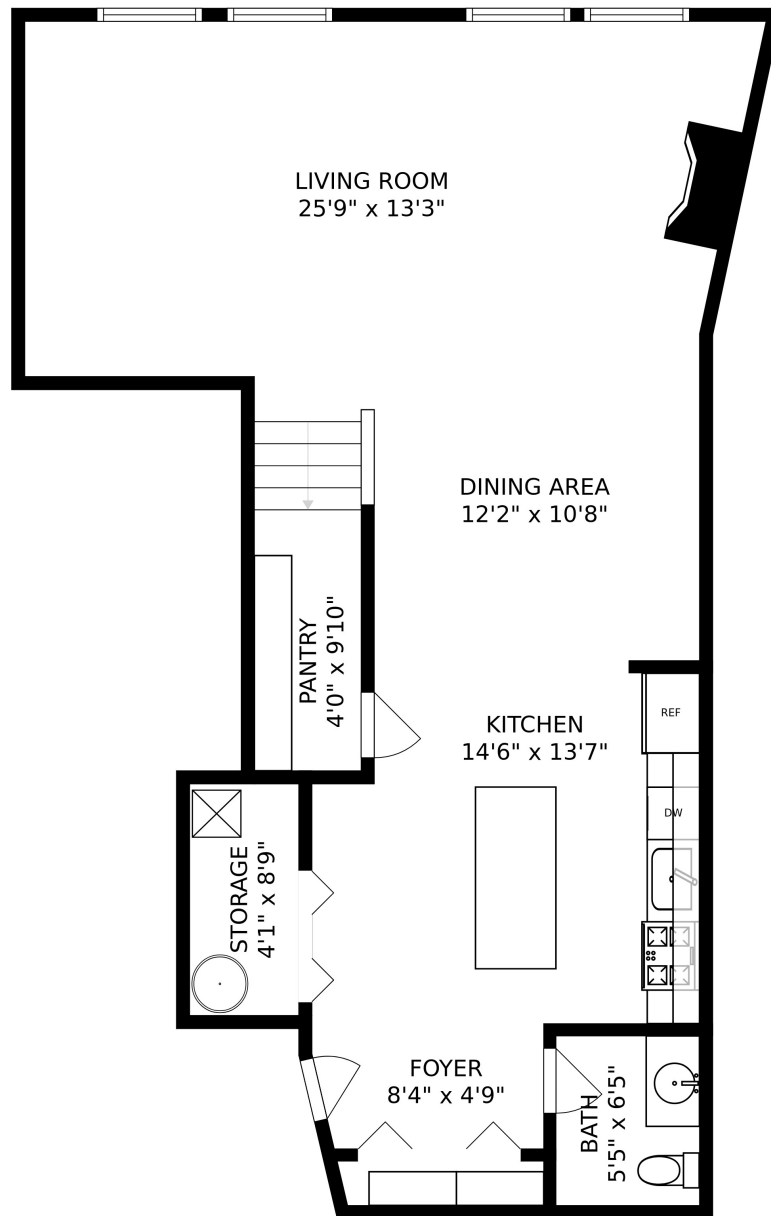

SIZES AND DIMENSIONS ARE APPROXIMATE, ACTUAL MAY VARY.

ROOF-TOP DECK
16'0" x 16'0"

SIZES AND DIMENSIONS ARE APPROXIMATE, ACTUAL MAY VARY.

SIZES AND DIMENSIONS ARE APPROXIMATE, ACTUAL MAY VARY.

SIZES AND DIMENSIONS ARE APPROXIMATE, ACTUAL MAY VARY.