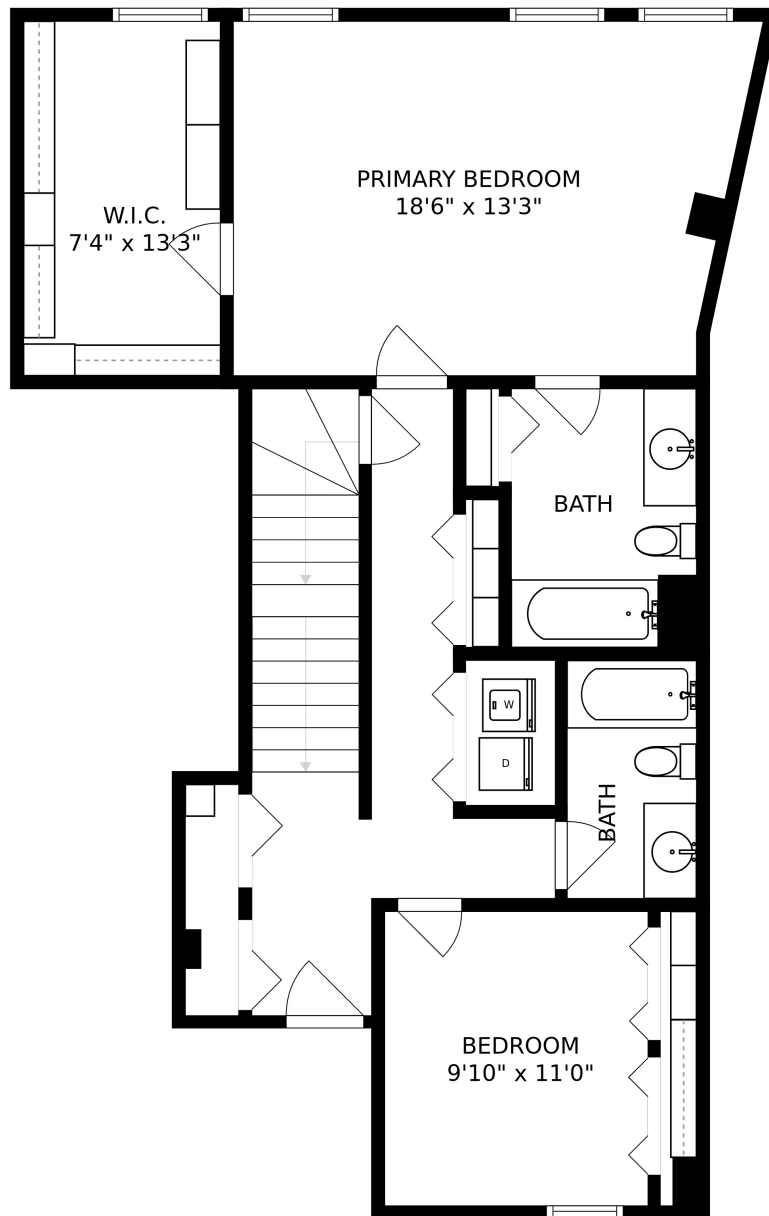

SIZES AND DIMENSIONS ARE APPROXIMATE, ACTUAL MAY VARY.

ROOF-TOP DECK
16'0" x 16'0"

SIZES AND DIMENSIONS ARE APPROXIMATE, ACTUAL MAY VARY.

SIZES AND DIMENSIONS ARE APPROXIMATE, ACTUAL MAY VARY.

SIZES AND DIMENSIONS ARE APPROXIMATE, ACTUAL MAY VARY.