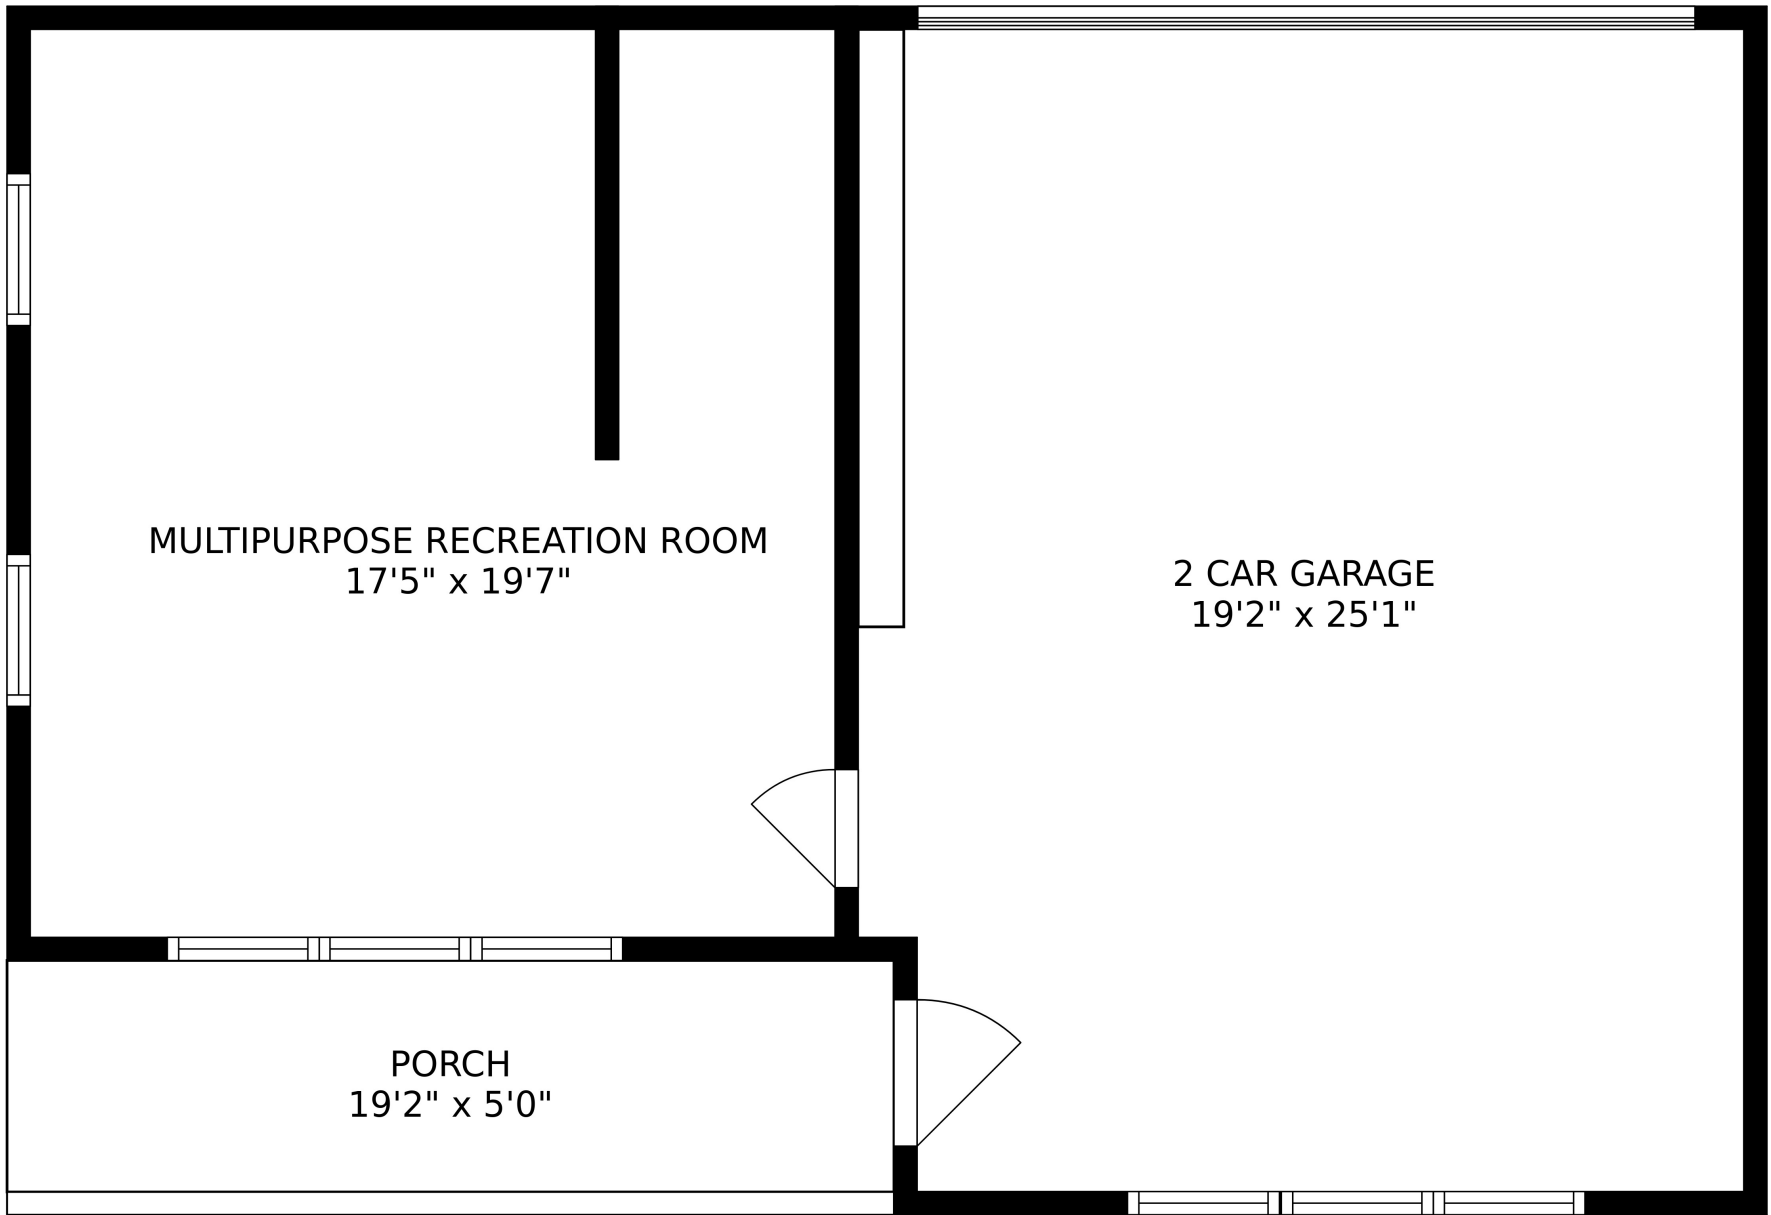

SIZES AND DIMENSIONS ARE APPROXIMATE, ACTUAL MAY VARY.

SIZES AND DIMENSIONS ARE APPROXIMATE, ACTUAL MAY VARY.

MULTIPURPOSE RECREATION ROOM  
17'5" x 19'7"

2 CAR GARAGE  
19'2" x 25'1"

PORCH  
19'2" x 5'0"

SIZES AND DIMENSIONS ARE APPROXIMATE, ACTUAL MAY VARY.

SIZES AND DIMENSIONS ARE APPROXIMATE, ACTUAL MAY VARY.

SIZES AND DIMENSIONS ARE APPROXIMATE, ACTUAL MAY VARY.