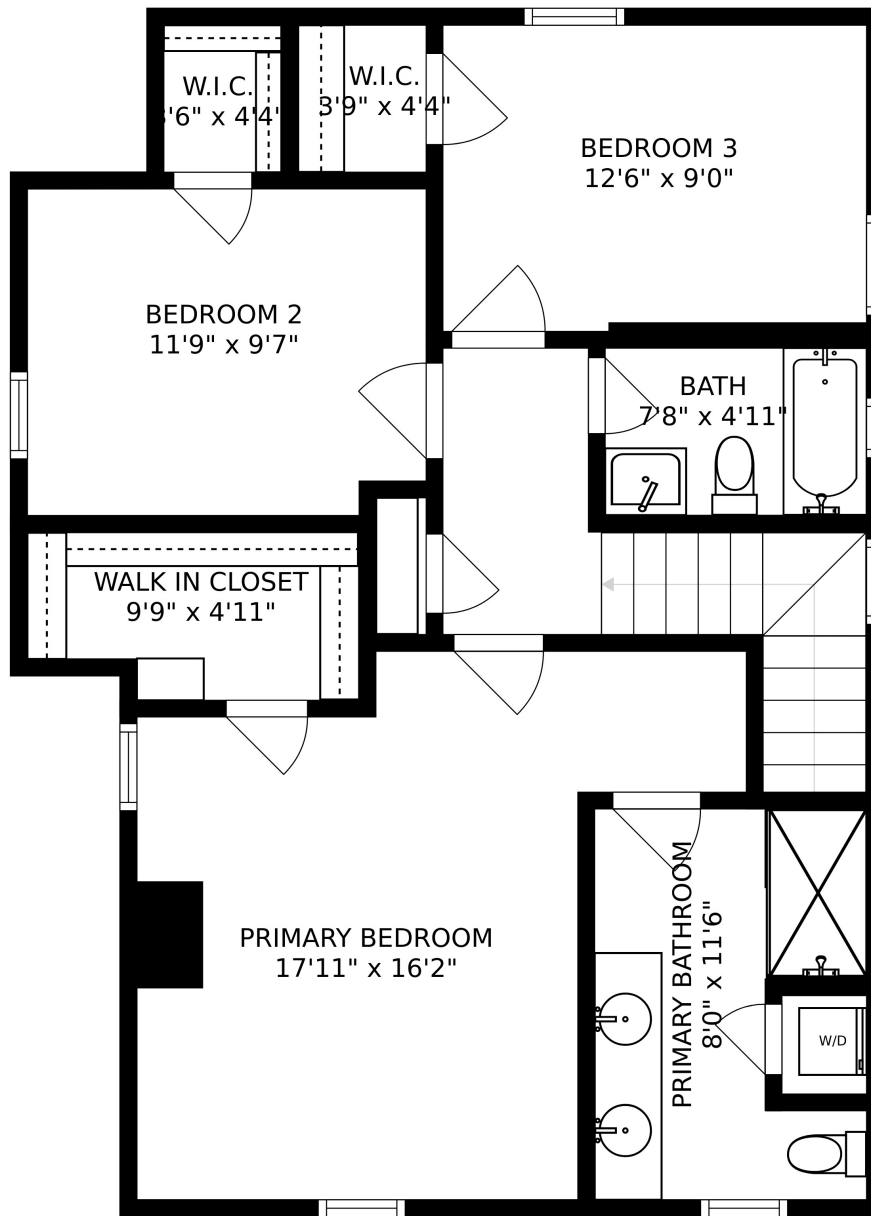

SIZES AND DIMENSIONS ARE APPROXIMATE, ACTUAL MAY VARY.

SIZES AND DIMENSIONS ARE APPROXIMATE, ACTUAL MAY VARY.

MULTIPURPOSE RECREATION ROOM  
17'5" x 19'7"

2 CAR GARAGE  
19'2" x 25'1"

PORCH  
19'2" x 5'0"

SIZES AND DIMENSIONS ARE APPROXIMATE, ACTUAL MAY VARY.

SIZES AND DIMENSIONS ARE APPROXIMATE, ACTUAL MAY VARY.

SIZES AND DIMENSIONS ARE APPROXIMATE, ACTUAL MAY VARY.