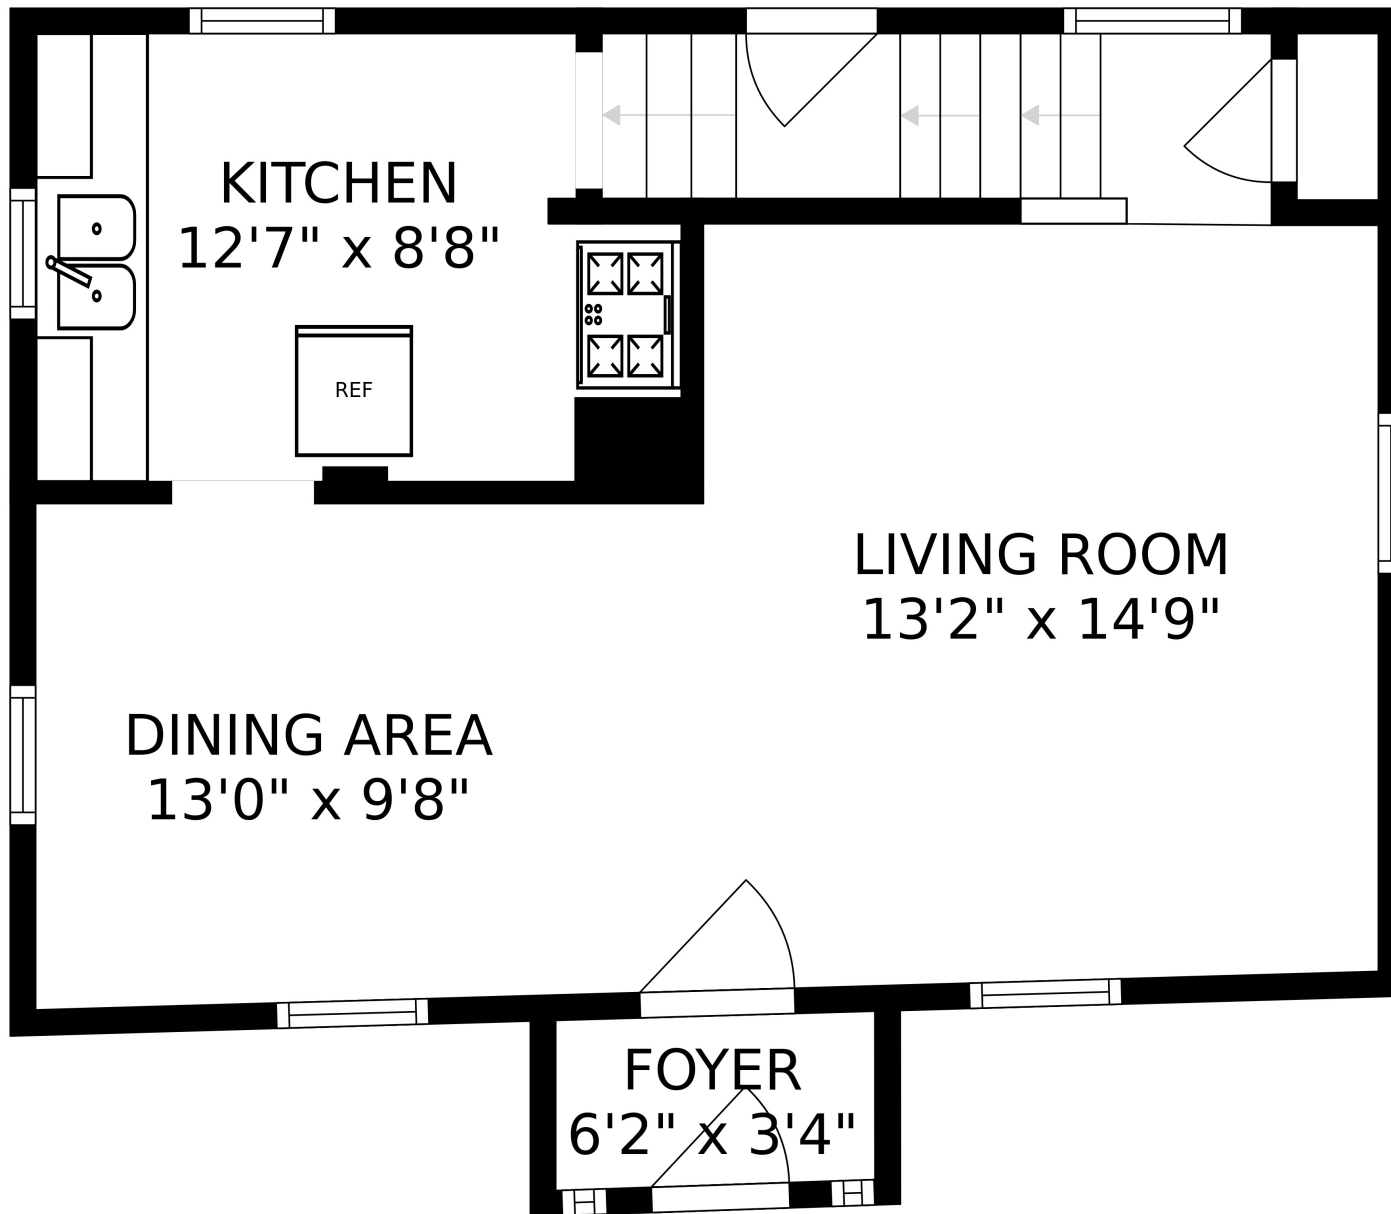

FLOOR 2

FLOOR 3

FLOOR 1

SIZES AND DIMENSIONS ARE APPROXIMATE, ACTUAL MAY VARY.

SIZES AND DIMENSIONS ARE APPROXIMATE, ACTUAL MAY VARY.

STORAGE  
14'7" x 18'5"

RECREATION ROOM  
19'3" x 18'3"

SIZES AND DIMENSIONS ARE APPROXIMATE, ACTUAL MAY VARY.