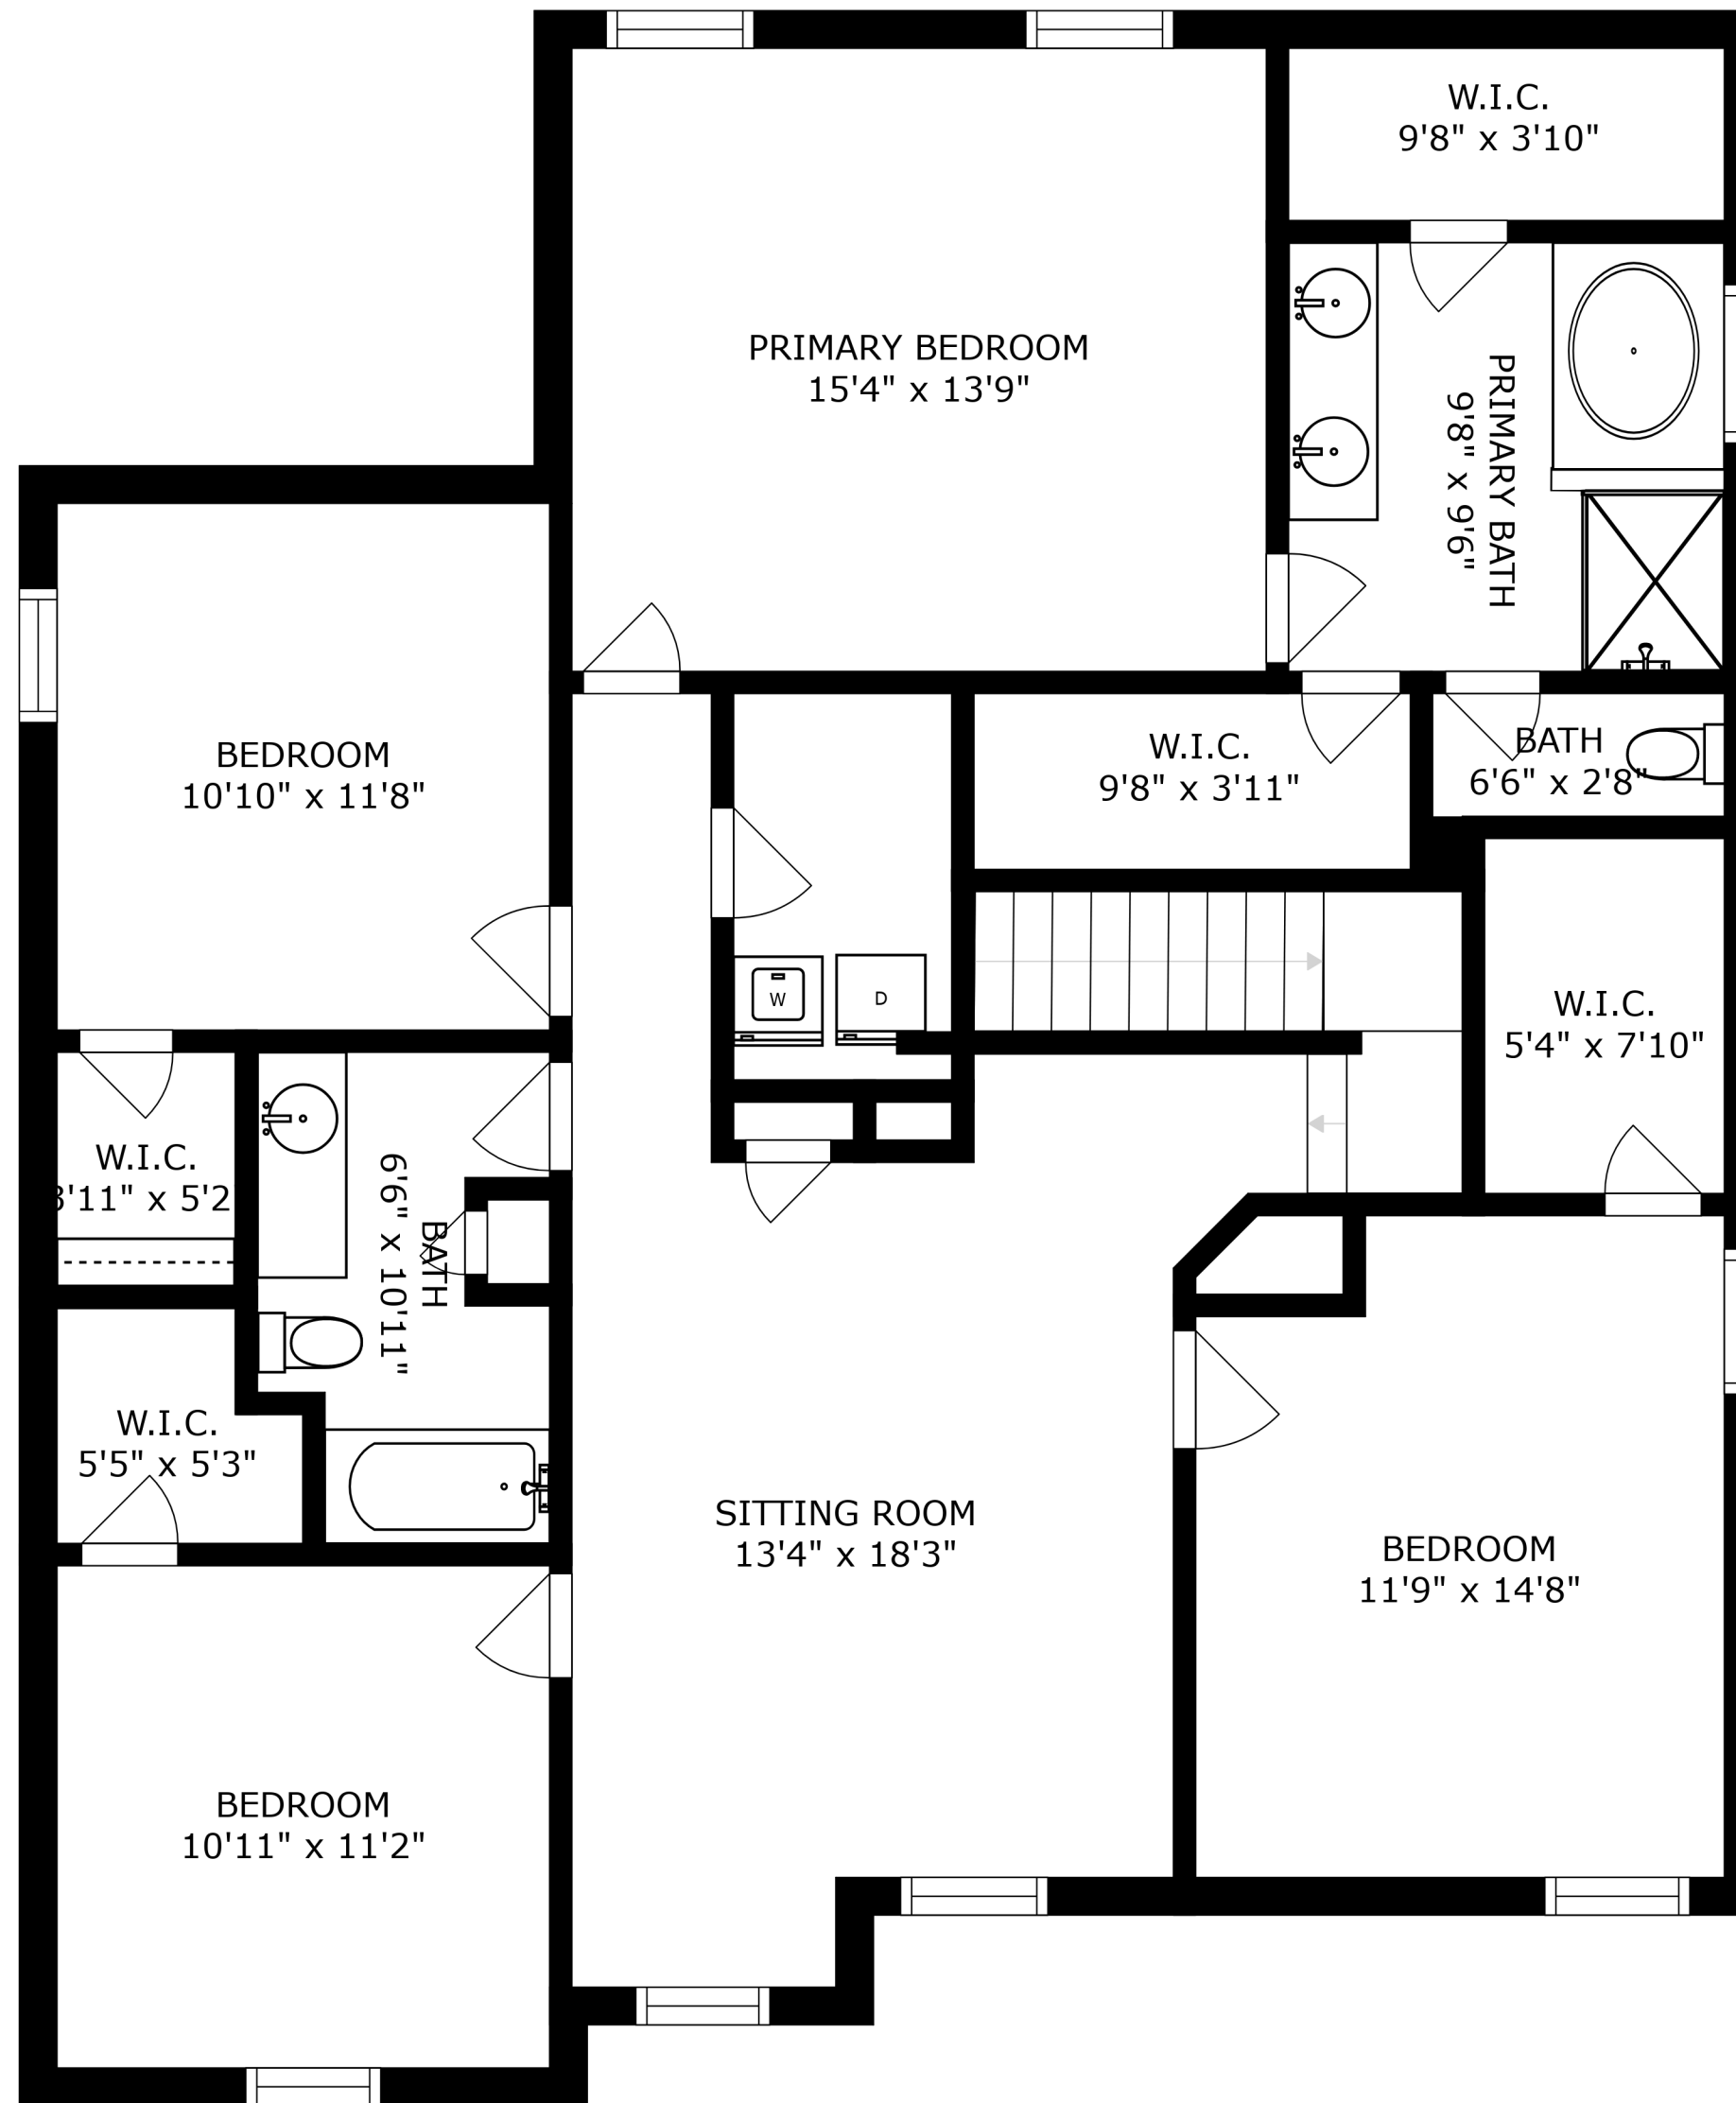

SIZES AND DIMENSIONS ARE APPROXIMATE, ACTUAL MAY VARY.

SIZES AND DIMENSIONS ARE APPROXIMATE, ACTUAL MAY VARY.

SIZES AND DIMENSIONS ARE APPROXIMATE, ACTUAL MAY VARY.

BASEMENT
35'5" x 44'9"

REF

SIZES AND DIMENSIONS ARE APPROXIMATE, ACTUAL MAY VARY.