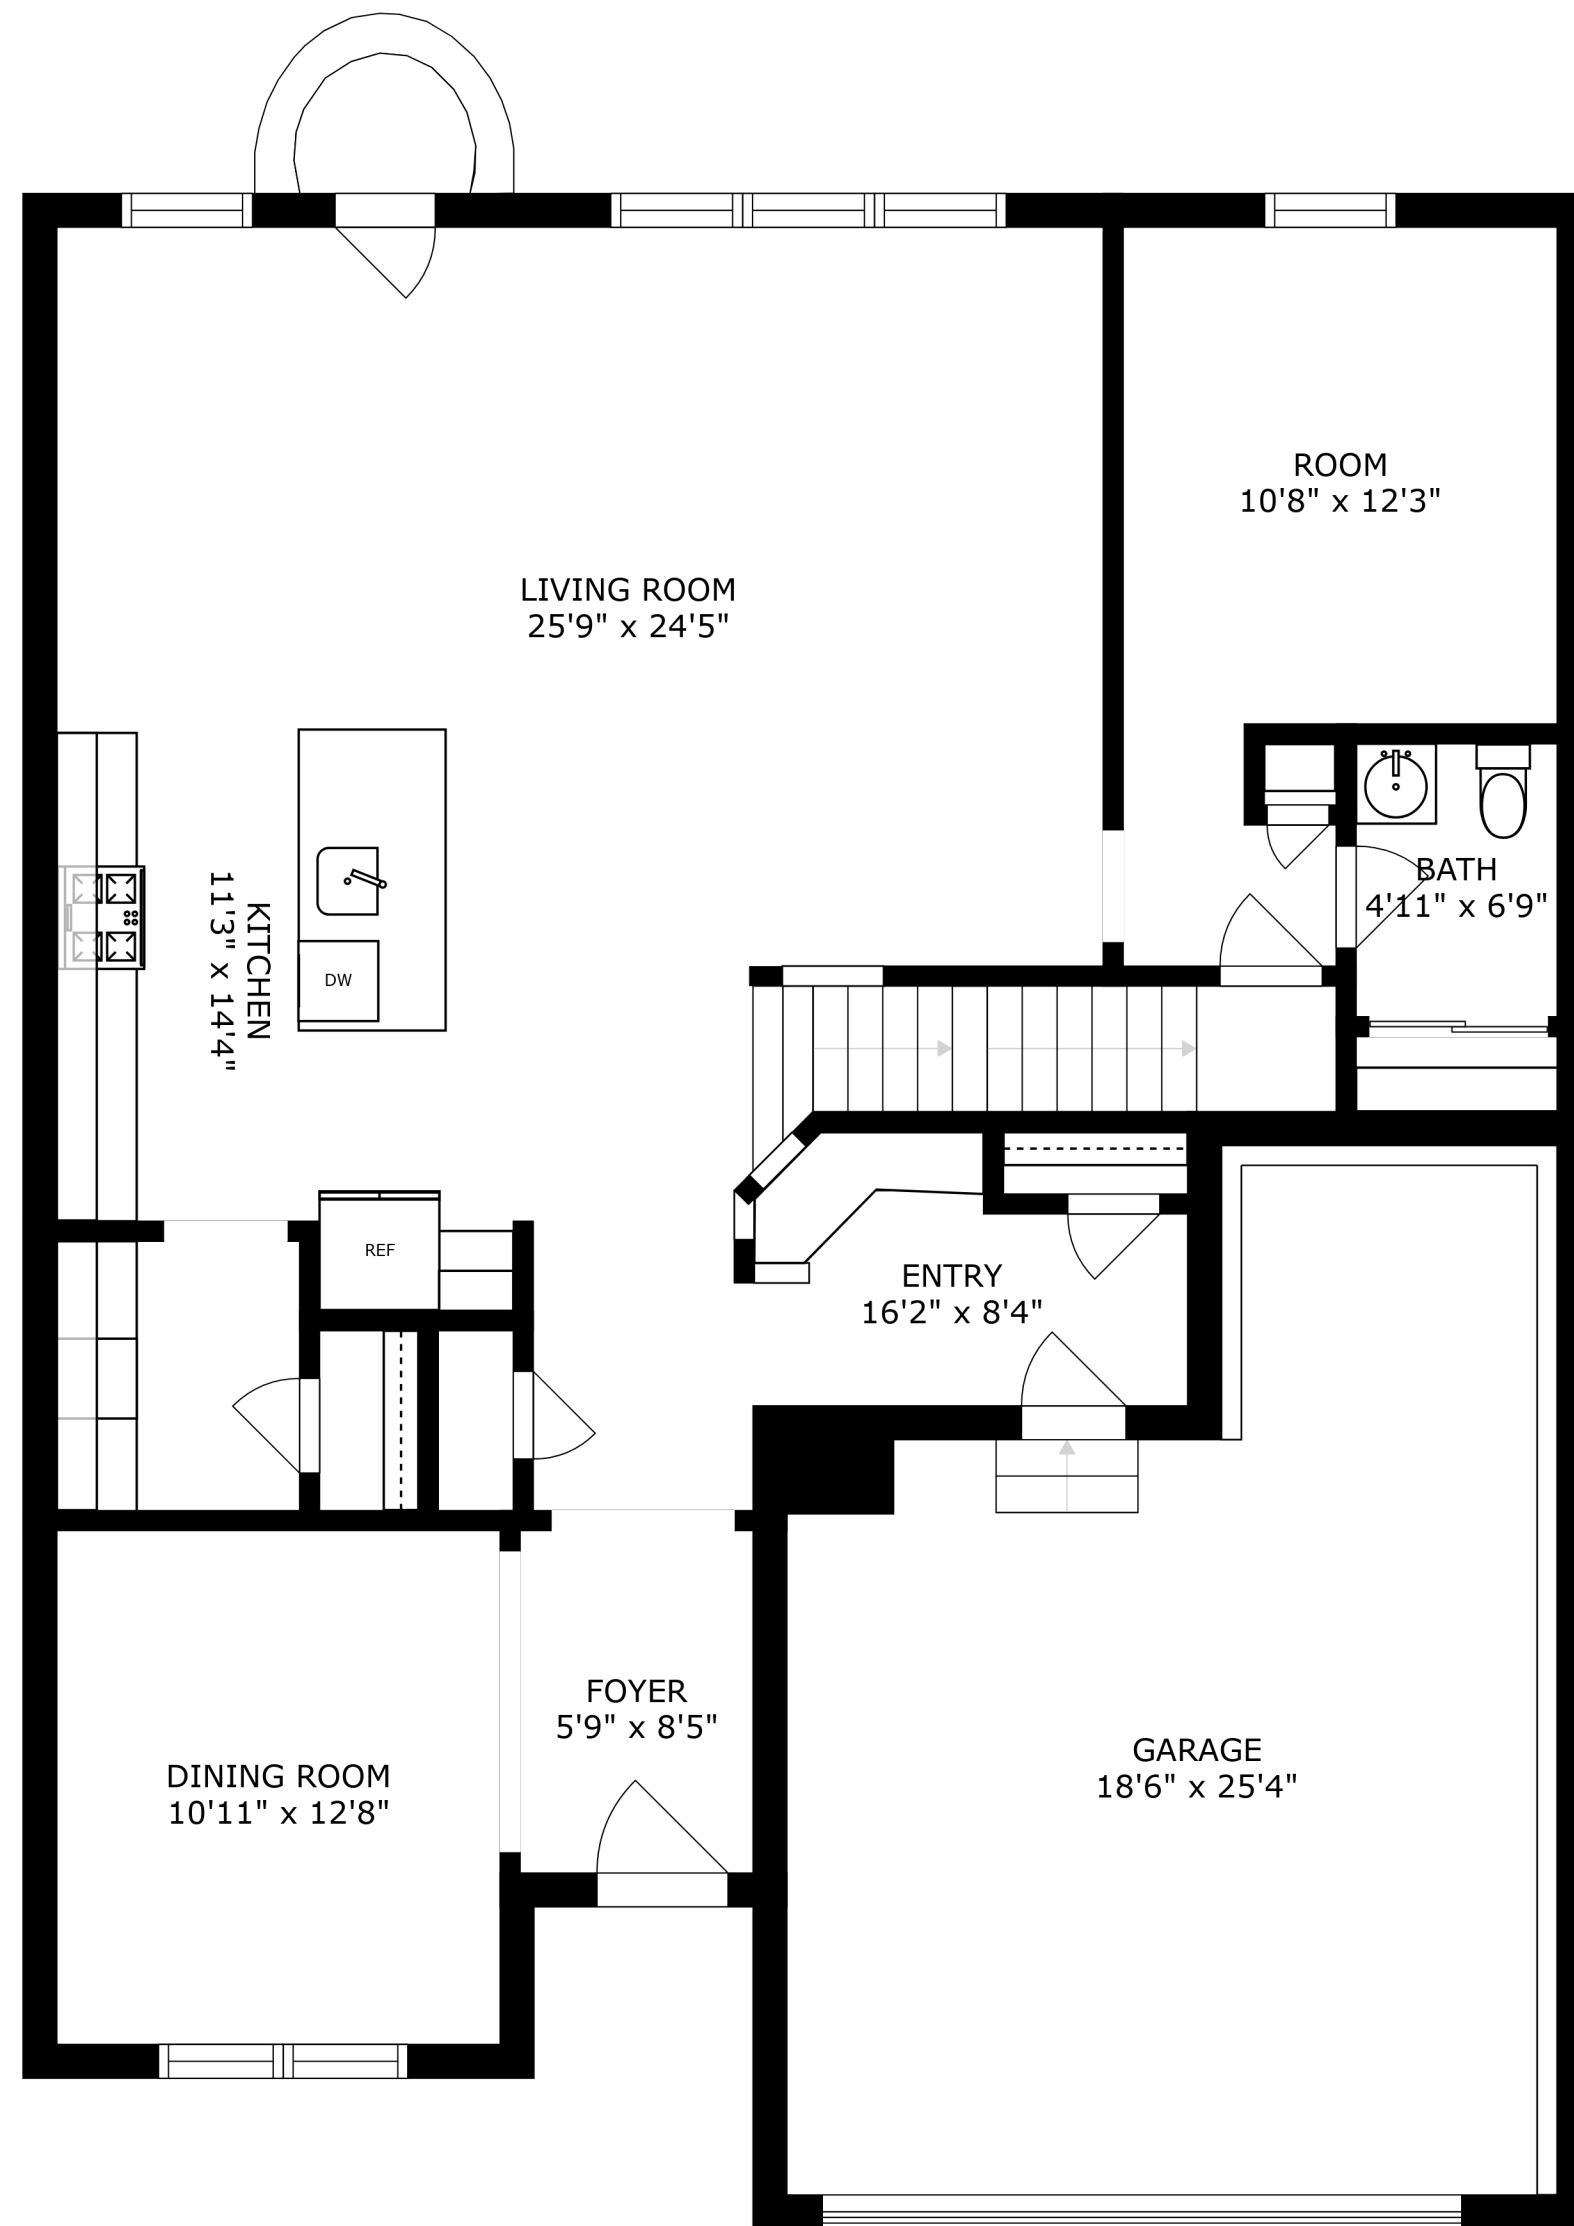

SIZES AND DIMENSIONS ARE APPROXIMATE, ACTUAL MAY VARY.

SIZES AND DIMENSIONS ARE APPROXIMATE, ACTUAL MAY VARY.

SIZES AND DIMENSIONS ARE APPROXIMATE, ACTUAL MAY VARY.

BASEMENT
35'5" x 44'9"

REF

SIZES AND DIMENSIONS ARE APPROXIMATE, ACTUAL MAY VARY.