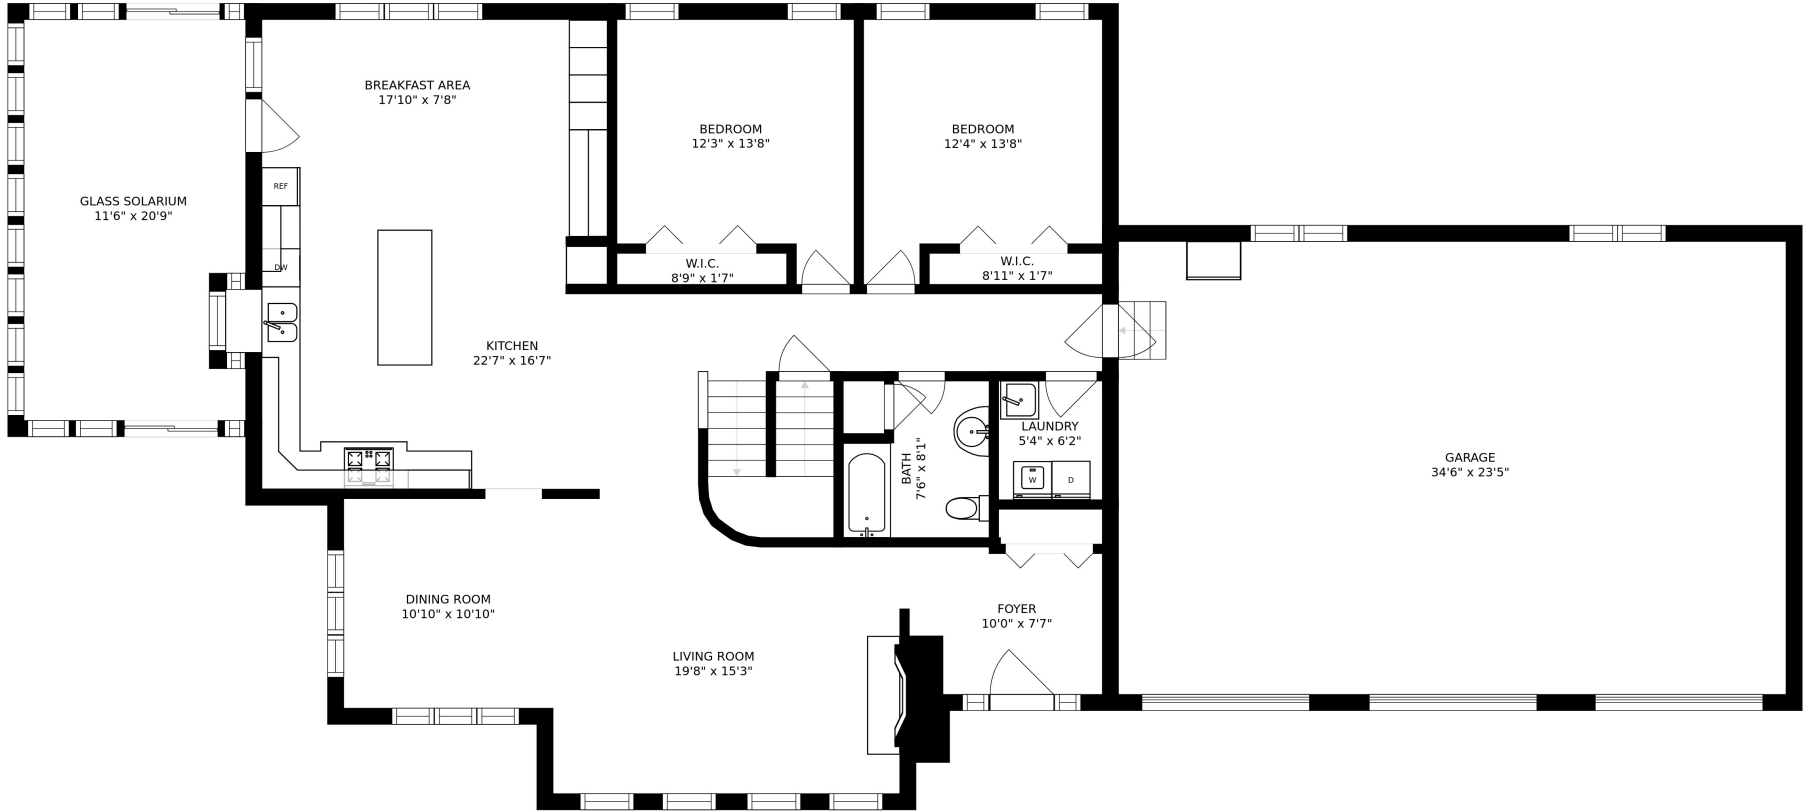

SIZES AND DIMENSIONS ARE APPROXIMATE, ACTUAL MAY VARY.

SIZES AND DIMENSIONS ARE APPROXIMATE, ACTUAL MAY VARY.

SIZES AND DIMENSIONS ARE APPROXIMATE, ACTUAL MAY VARY.

FINISHED BASEMENT
43'5" x 40'0"

SIZES AND DIMENSIONS ARE APPROXIMATE, ACTUAL MAY VARY.