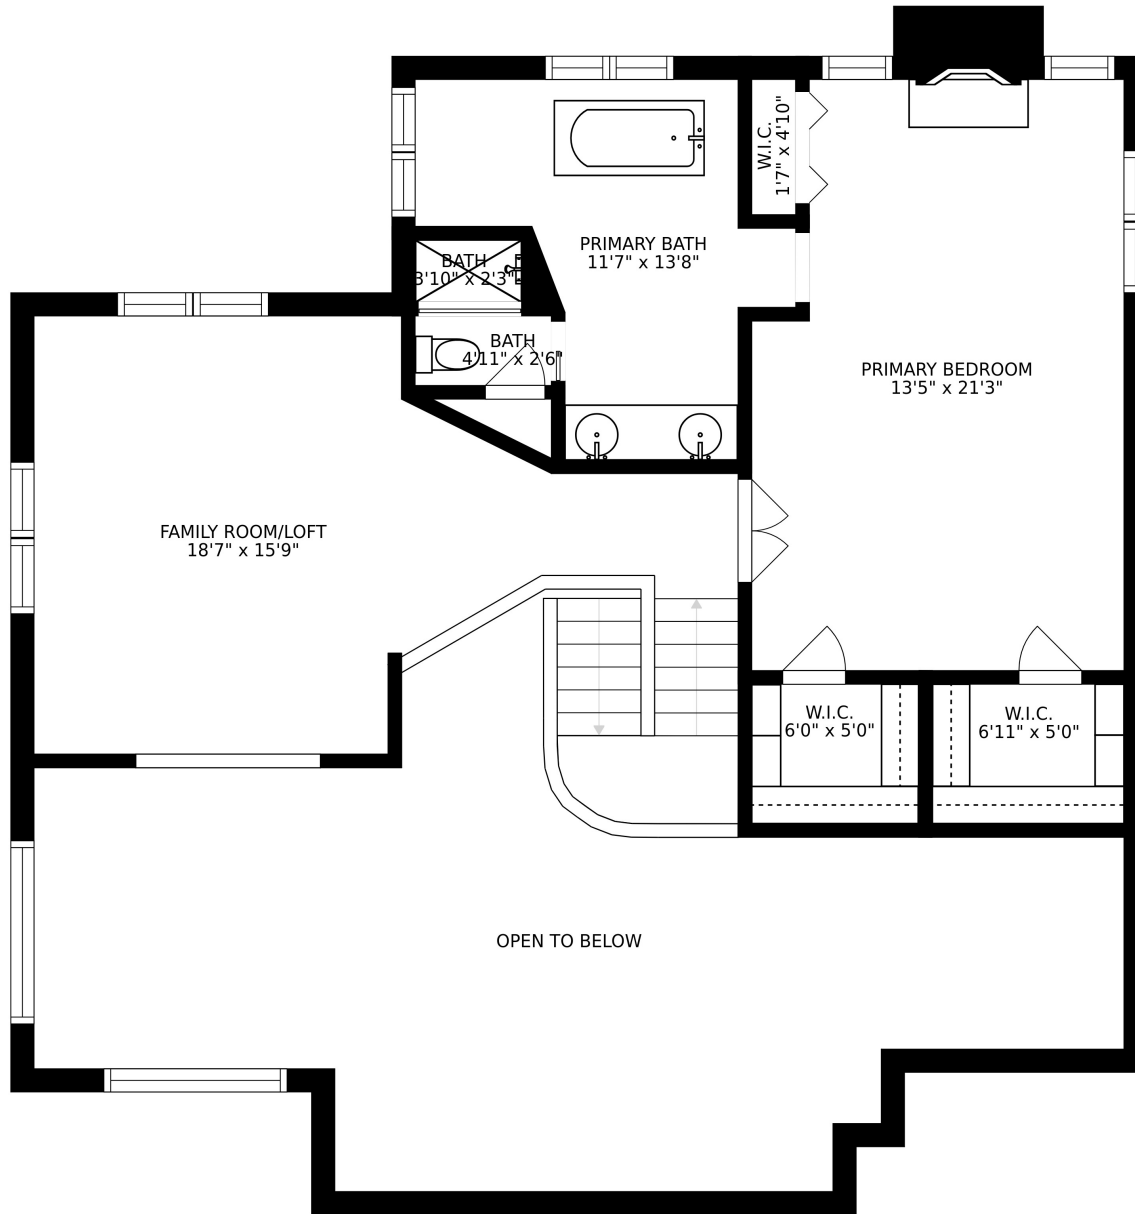

SIZES AND DIMENSIONS ARE APPROXIMATE, ACTUAL MAY VARY.

SIZES AND DIMENSIONS ARE APPROXIMATE, ACTUAL MAY VARY.

SIZES AND DIMENSIONS ARE APPROXIMATE, ACTUAL MAY VARY.

FINISHED BASEMENT
43'5" x 40'0"

SIZES AND DIMENSIONS ARE APPROXIMATE, ACTUAL MAY VARY.