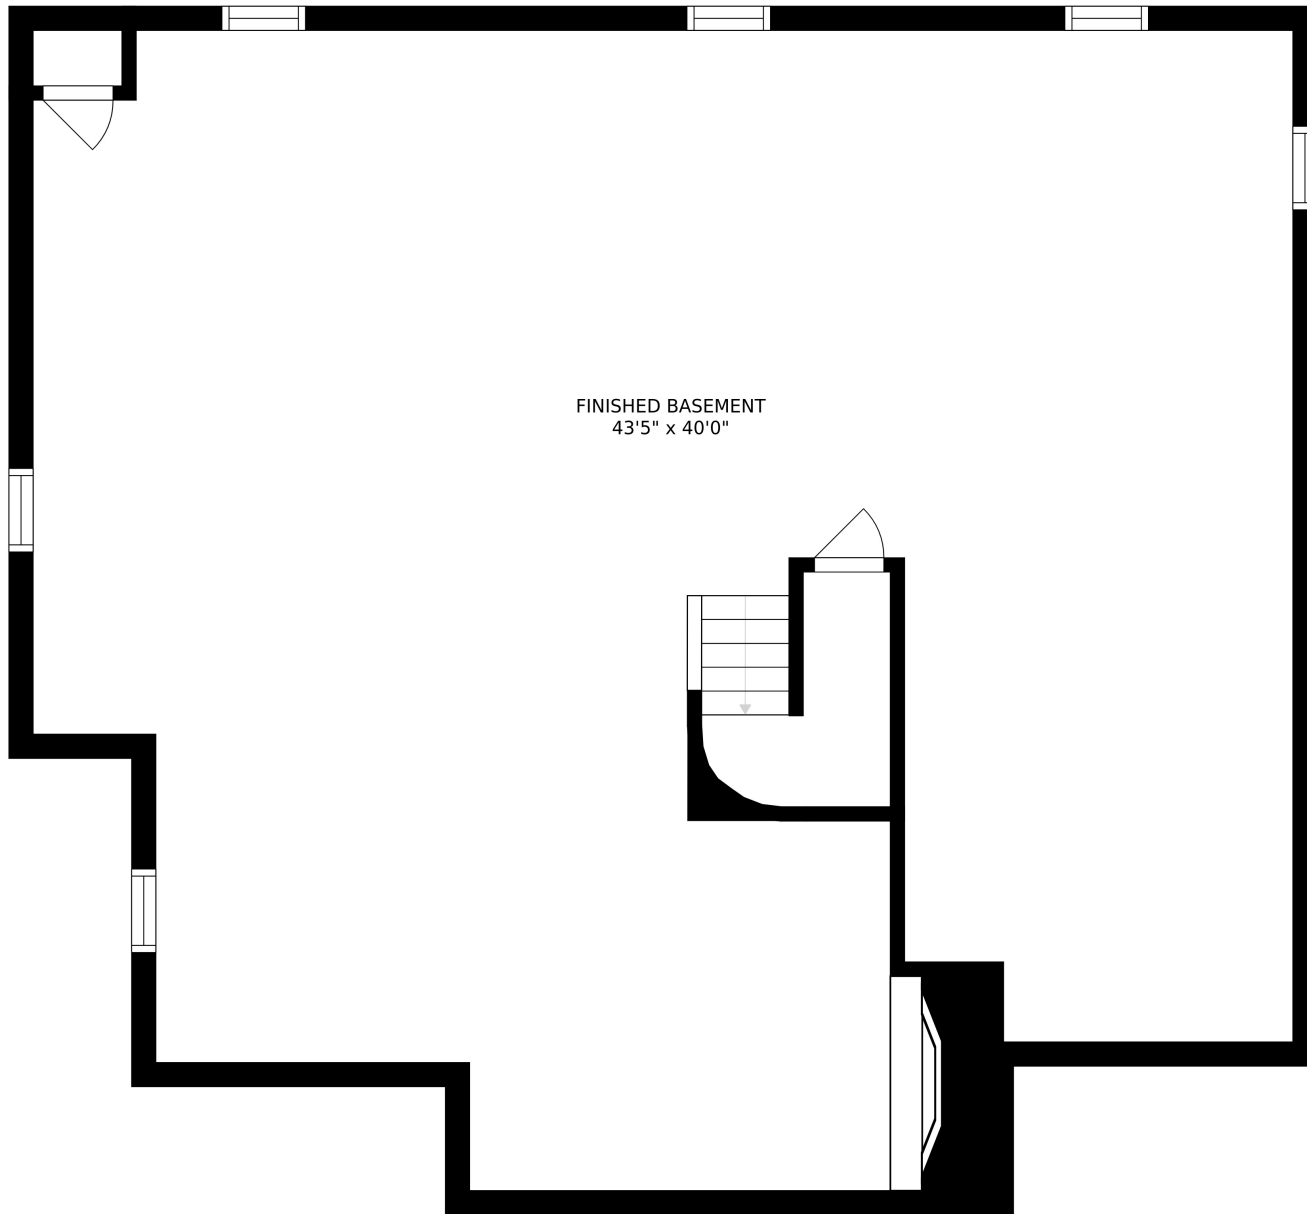

SIZES AND DIMENSIONS ARE APPROXIMATE, ACTUAL MAY VARY.

SIZES AND DIMENSIONS ARE APPROXIMATE, ACTUAL MAY VARY.

SIZES AND DIMENSIONS ARE APPROXIMATE, ACTUAL MAY VARY.

FINISHED BASEMENT
43'5" x 40'0"

SIZES AND DIMENSIONS ARE APPROXIMATE, ACTUAL MAY VARY.