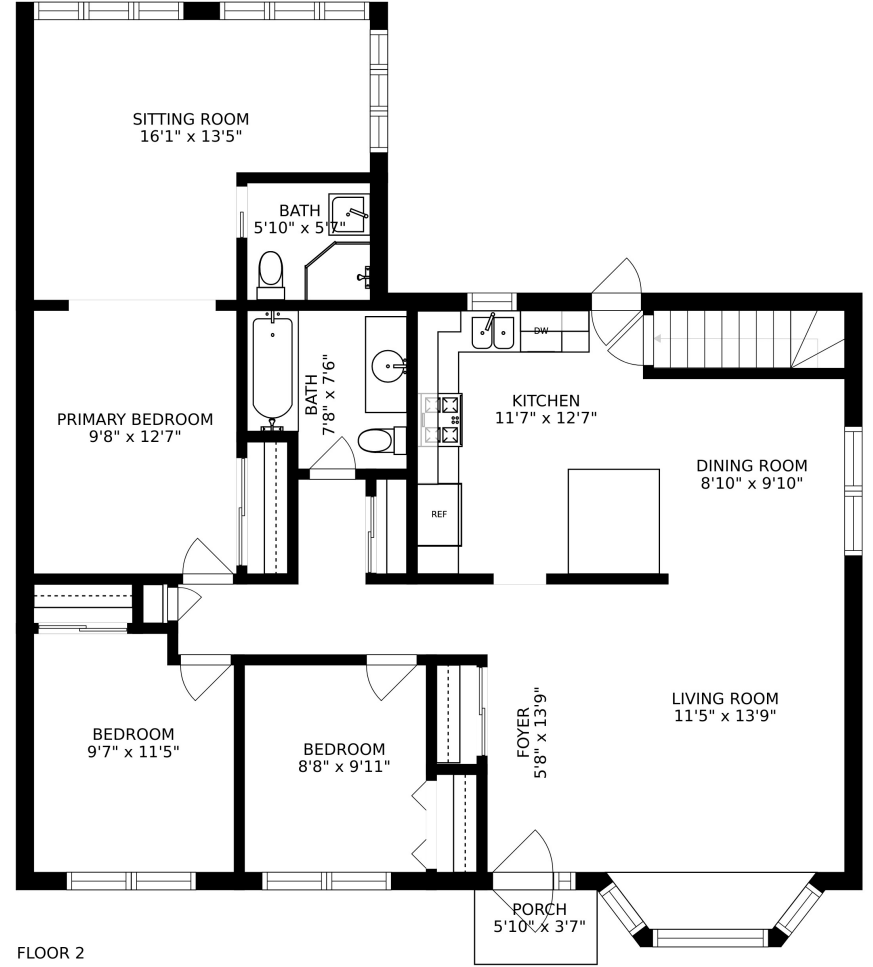

FLOOR 1

FLOOR 2

SIZES AND DIMENSIONS ARE APPROXIMATE, ACTUAL MAY VARY.

SIZES AND DIMENSIONS ARE APPROXIMATE, ACTUAL MAY VARY.

UTILITY ROOM
18'6" x 7'6"

LAUNDRY ROOM
14'11" x 7'6"

FAMILY ROOM
35'4" x 24'0"

SIZES AND DIMENSIONS ARE APPROXIMATE, ACTUAL MAY VARY.