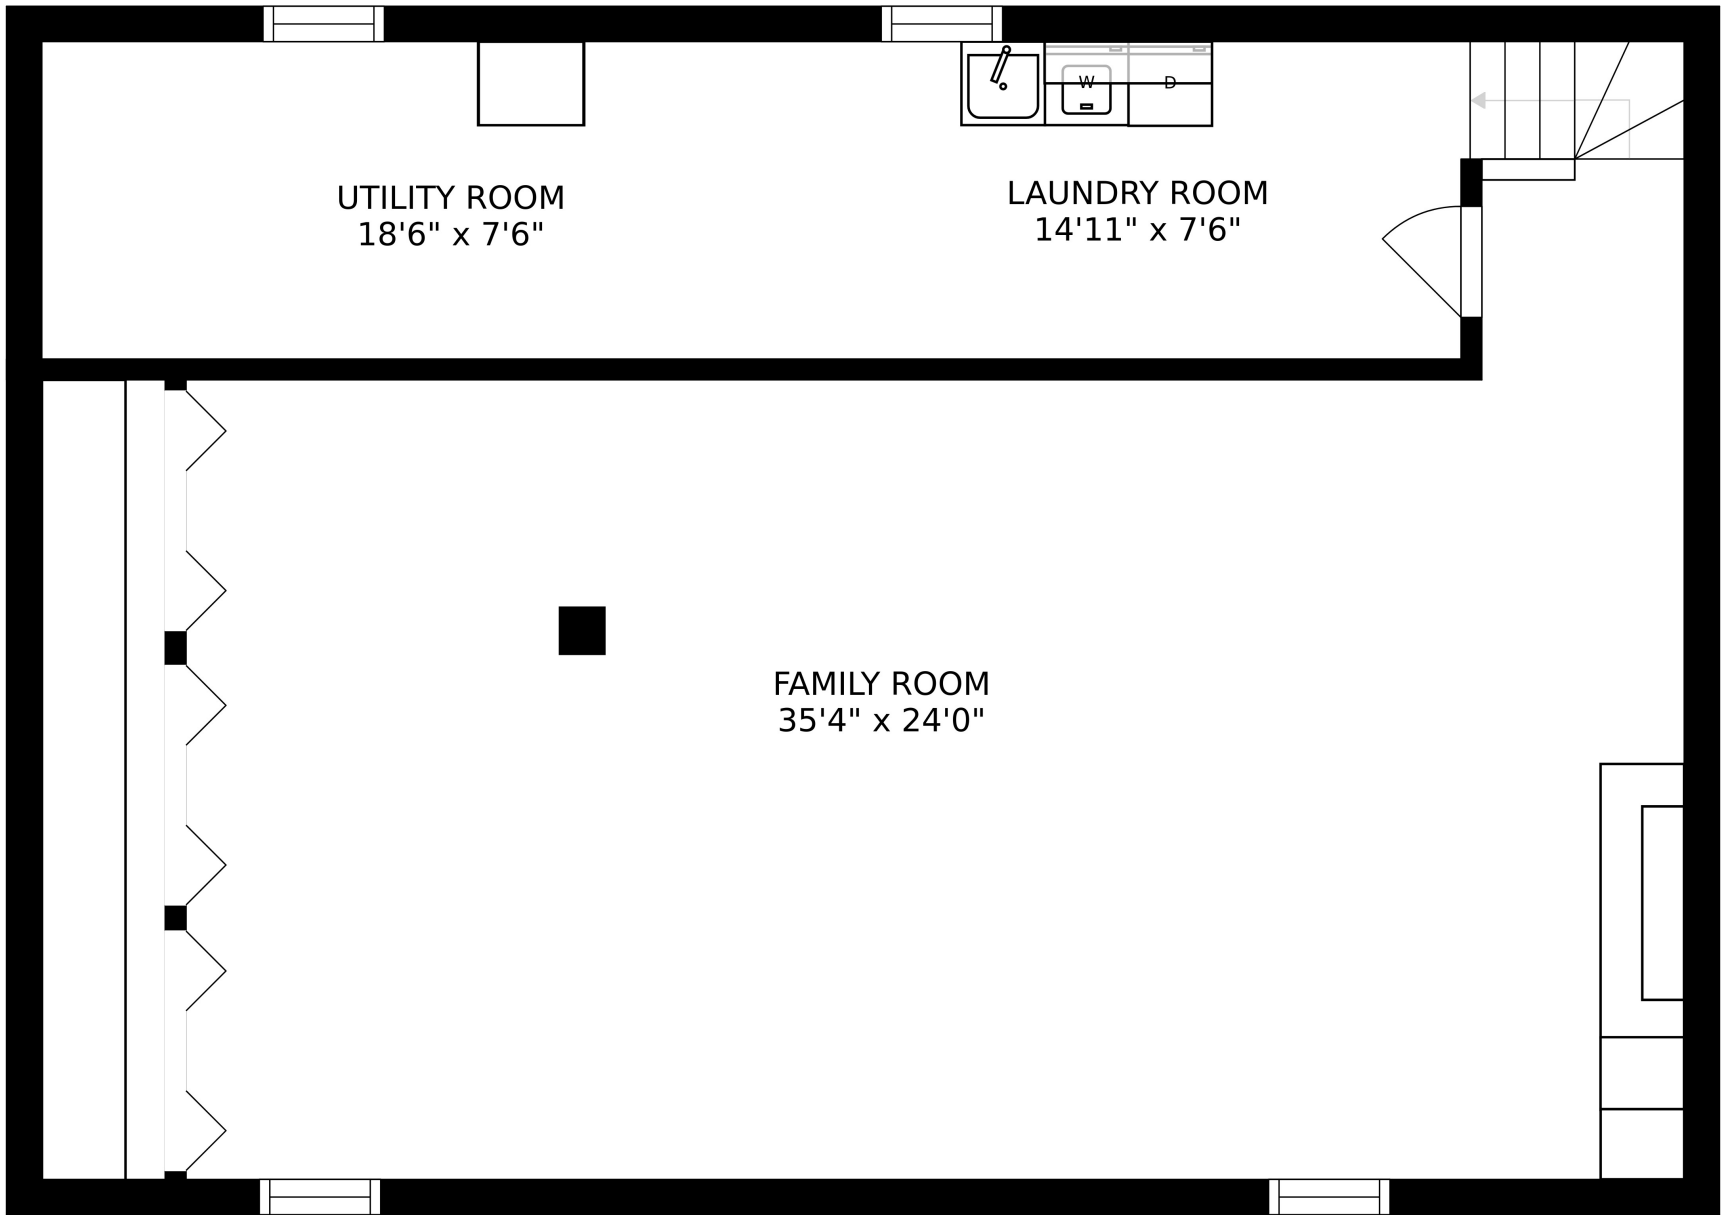

FLOOR 1

FLOOR 2

SIZES AND DIMENSIONS ARE APPROXIMATE, ACTUAL MAY VARY.

SIZES AND DIMENSIONS ARE APPROXIMATE, ACTUAL MAY VARY.

UTILITY ROOM
18'6" x 7'6"

LAUNDRY ROOM
14'11" x 7'6"

FAMILY ROOM
35'4" x 24'0"

SIZES AND DIMENSIONS ARE APPROXIMATE, ACTUAL MAY VARY.