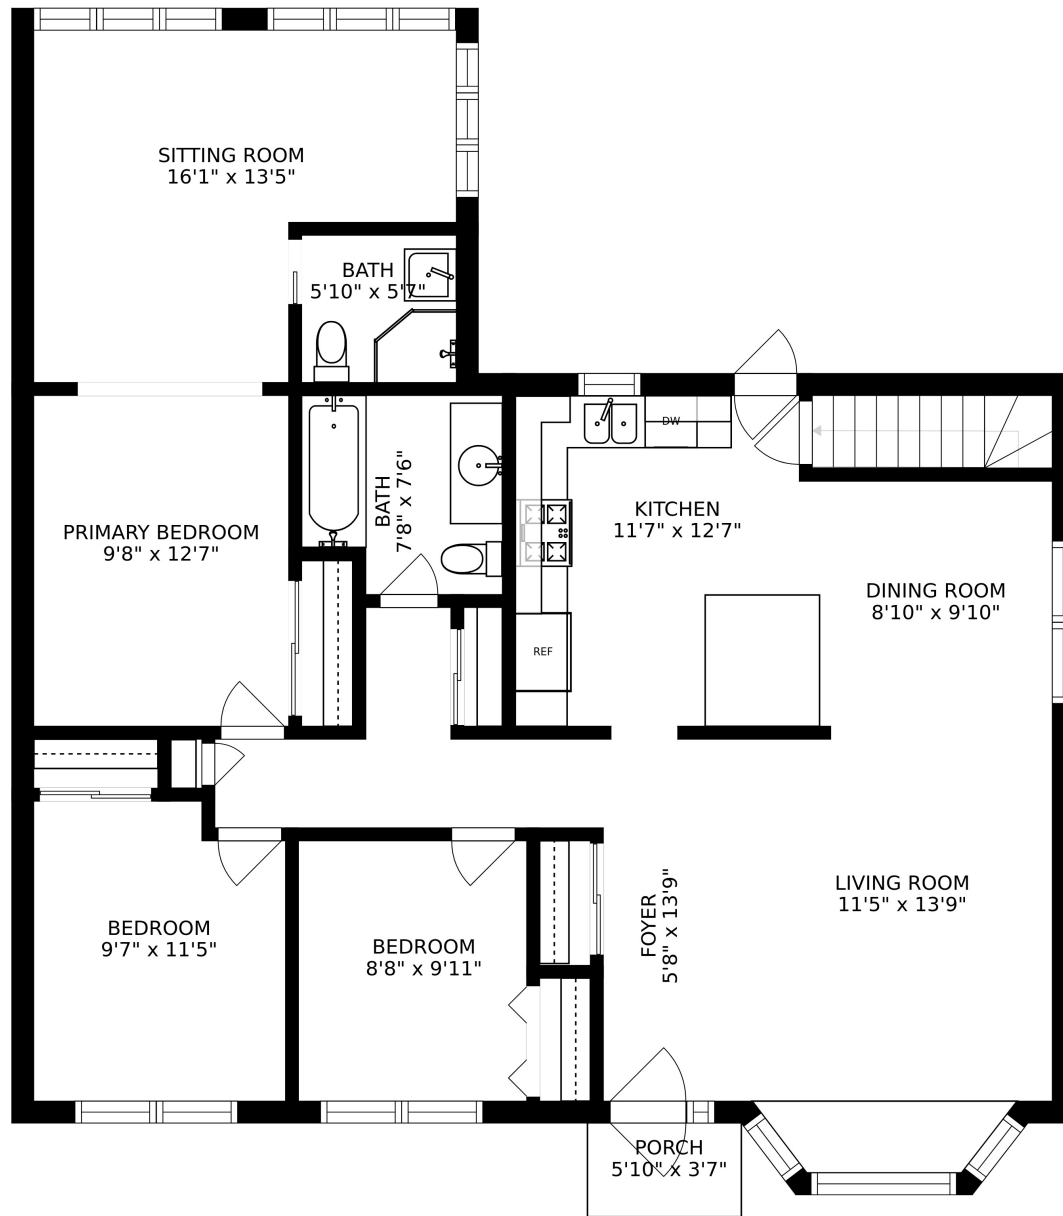

FLOOR 1

FLOOR 2

SIZES AND DIMENSIONS ARE APPROXIMATE, ACTUAL MAY VARY.

SIZES AND DIMENSIONS ARE APPROXIMATE, ACTUAL MAY VARY.

UTILITY ROOM
18'6" x 7'6"

LAUNDRY ROOM
14'11" x 7'6"

FAMILY ROOM
35'4" x 24'0"

SIZES AND DIMENSIONS ARE APPROXIMATE, ACTUAL MAY VARY.