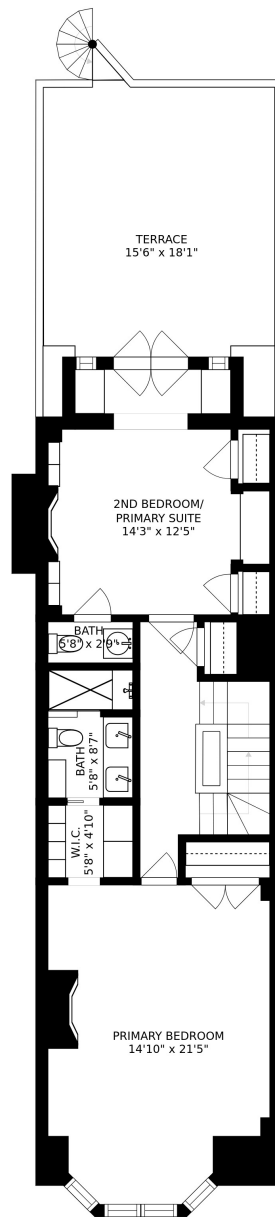

LOWER LEVEL

57 EAST ELM ST , CHICAGO, IL 60610

FLOOR 1

FLOOR 2

FLOOR 3

SIZES AND DIMENSIONS ARE APPROXIMATE, ACTUAL MAY VARY.

SIZES AND DIMENSIONS ARE APPROXIMATE, ACTUAL MAY VARY.

SIZES AND DIMENSIONS ARE APPROXIMATE, ACTUAL MAY VARY.

SIZES AND DIMENSIONS ARE APPROXIMATE, ACTUAL MAY VARY.

57 EAST ELM ST , CHICAGO, IL 60610

SIZES AND DIMENSIONS ARE APPROXIMATE, ACTUAL MAY VARY.