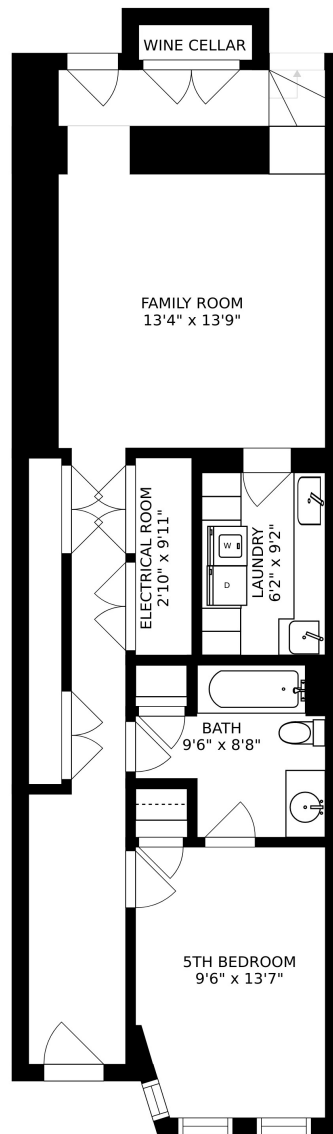

LOWER LEVEL

57 EAST ELM ST , CHICAGO, IL 60610

FLOOR 1

FLOOR 2

FLOOR 3

SIZES AND DIMENSIONS ARE APPROXIMATE, ACTUAL MAY VARY.

SIZES AND DIMENSIONS ARE APPROXIMATE, ACTUAL MAY VARY.

SIZES AND DIMENSIONS ARE APPROXIMATE, ACTUAL MAY VARY.

SIZES AND DIMENSIONS ARE APPROXIMATE, ACTUAL MAY VARY.

57 EAST ELM ST , CHICAGO, IL 60610

SIZES AND DIMENSIONS ARE APPROXIMATE, ACTUAL MAY VARY.